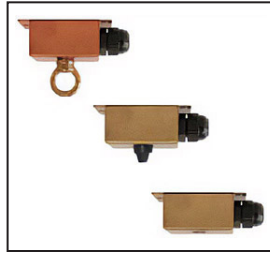

Hunza
Ultra 50 Pole Bracket

Hunza
Flange Mount

Hunza
Ultra 35 Spike

Hunza
Wall Box Adaptor

WAC
Lg. Tree Mount Canopy Strap

WAC
Lg. Tree Mount Junction Box

WAC
Mounting Stake

WAC
Gutter Mount Bracket

WAC
Tree Mount Junction Box

Product Buyer's Guide

REPLACEMENT LAMPS & ACCESSORIES

Focus
Brass Junction Box

Focus
FA05 Quick Connector

Focus
FA111SM Junction Box

Focus
Transformer Mounting

Focus
Underwater Junction Box