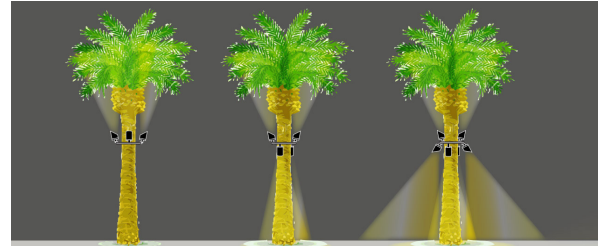

2 Up/2 Down
FA-TR-204H-BLT

2 Up/4 Down
FA-TR-206H-BLT

TREE LIGHTING RING MOUNT

3 Up
FA-TR-204H-BLT