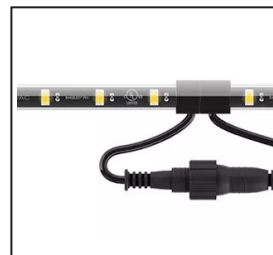

Hunza
Pool Lite High Power

LuxR
M1 Weighted Base

LuxR
M2 Weighted Base

LuxR
M4 RGBW Weighted Base

WAC
2" Underwater

WAC
Underwater Spot

WAC
InvisiLED Pro 24v Tape

WAC
InvisiLED 5' Channel