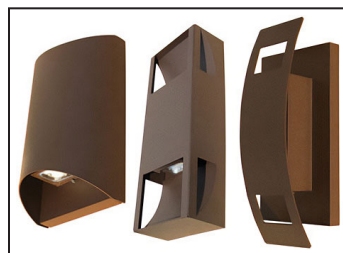

Hunza
Cube Wall Lite

Hunza
Twin Wall Spot

Hunza
Wall Spot

Hunza
Down Pillar Lite

Hunza
Down Tier Lite

Magic Lite (120v)
Outdoor Wall Sconce

WAC
Cylinder 12v

Product Buyer's Guide