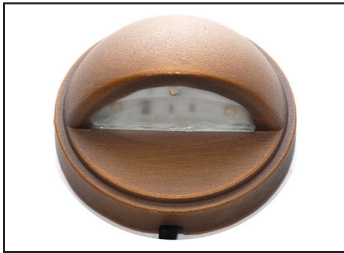

Focus
SL07SM