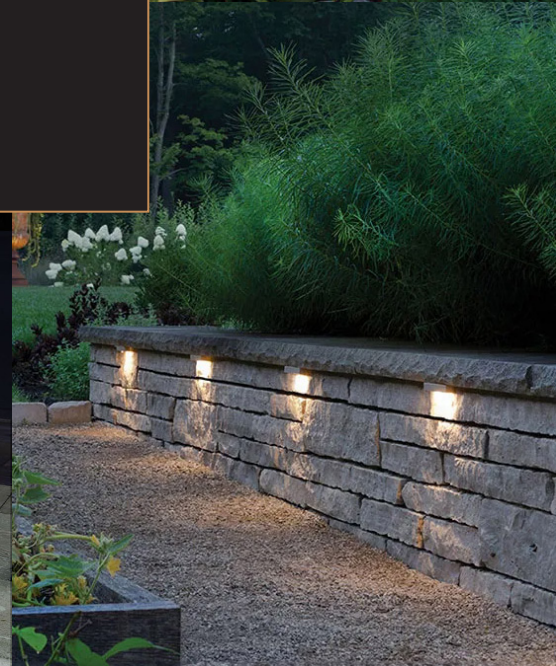

Your Landscape Lighting Specialist

TABLE OF CONTENTS

1. Uplights / Garden Spots - Low Voltage 12v
2. Inground / Concrete / Deck - Low Voltage 12v
3. Recessed & Surface Step - Low Voltage 12v
4. Pathway - Low Voltage 12v
5. Bollards - Low Voltage 12v / 24v
6. Wall Mounted - Low Voltage 12v / 24v
7. Exterior Wall Sconces - 120v
8. Exterior Surface - 120v
9. Exterior Canopy Pendants - 120v
10. Colour Changing Systems - 12v / 24v /120v
11. Led Tape - 12v / 24v /120v
12. Pole Mounted - 120v
13. Pond / Submersible - Low Voltage 12v / 24v
14. Deck & Patio Heaters - 240v
15. Exterior Fans - 120v
16. Specialty Applications
17. Specialty Applications
18. Mounting Accessories
19. Replacement Lamps & Accessories
20. Power Supplies & Accessories