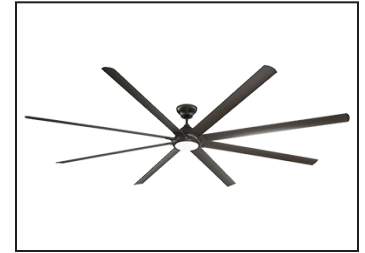

Eurofase - Innova
Custom Décor Plates

Eurofase - Innova
Single, Double Pole Mounts

Product Buyer's Guide

EXTERIOR FANS - 120v

Modern Forms
Aviator 70

Modern Forms
Aviator Flush

Modern Forms
Corona 52

Modern Forms
Hydra 120