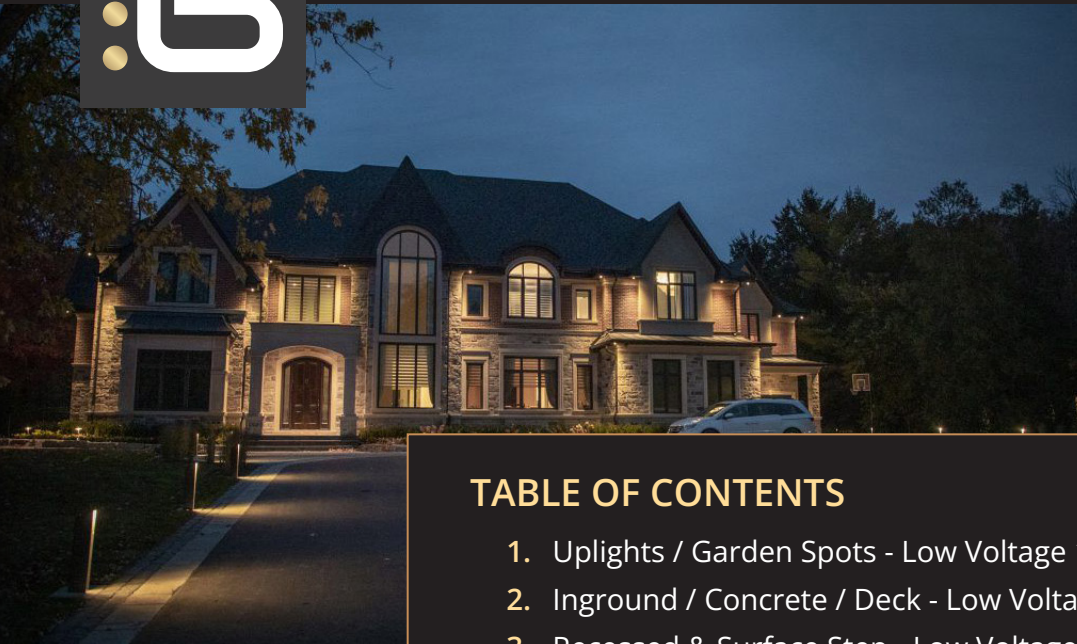

Your Landscape Lighting Specialist

TABLE OF CONTENTS

1. Uplights / Garden Spots - Low Voltage 12v
2. Inground / Concrete / Deck - Low Voltage 12v
3. Recessed & Surface Step - Low Voltage 12v
4. Pathway - Low Voltage 12v
5. Bollards - Low Voltage 12v / 24v
6. Wall Mounted - Low Voltage 12v / 24v
7. Exterior Wall Sconces - 120v
8. Exterior Surface - 120v
9. Exterior Canopy Pendants - 120v
10. Colour Changing Systems - 12v / 24v /120v
11. Led Tape - 12v / 24v /120v
12. Pole Mounted - 120v
13. Pond / Submersible - Low Voltage 12v / 24v
14. Deck & Patio Heaters - 240v
15. Exterior Fans - 120v
16. Specialty Applications
17. Specialty Applications
18. Mounting Accessories
19. Replacement Lamps & Accessories
20. Power Supplies & Accessories