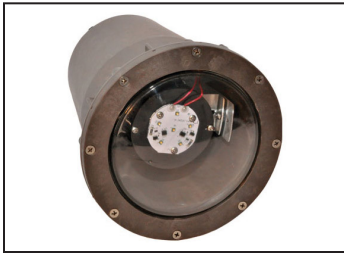

Focus
SL20MD LED M7/M11/M15/M20