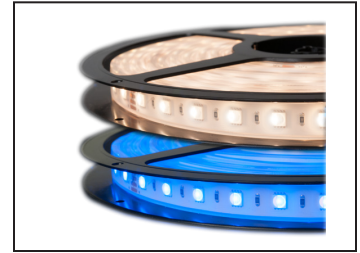

Product Buyer's Guide

COLOUR CHANGING SYSTEMS - 12v / 24v / 120v

Acclaim
Dyna Drum SO Color G2

Acclaim
Dyna Drum SO SCS G2

Acclaim
Dyna Accent Color

Acclaim
Flex Spectrum RGBW

Hunza
Safe Touch 100 RGBW

Hunza
Spike High Power RGBW