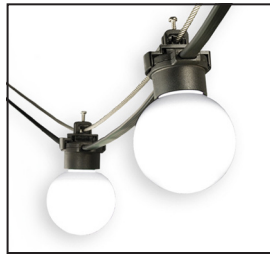

Magic Lite
Tokistar - Exhibitor