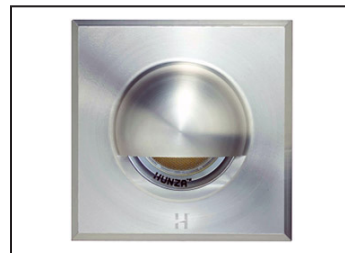

Hunza
Mouse Step Lite

Hunza
Step Lite Solid Eyelid Sq.

Hunza
Step Lite Solid Eyelid

Magic Lite (120v)
Surface Mount Deck/Riser

Magic Lite
Surface Mount Deck/Riser

WAC
3011 Deck & Patio

WAC
3021 Deck & Patio