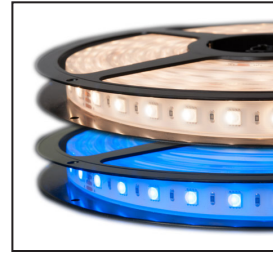

Magic Lite
Neon Flex

Magic Lite
LV-RD55

Product Buyer's Guide

LED TAPE - 12v / 24v / 120v

Acclaim
Flex 120

Acclaim
Flex One HO

Acclaim
Flex One SO

Acclaim
Spectrum