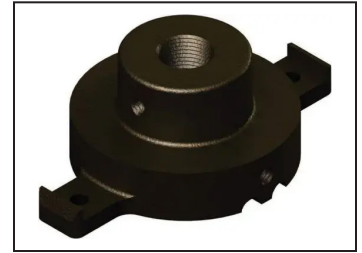

12v 10 Amp Charge/Lighting Controller
Light Control
2/4/6/8/10/DD Hours

Product Buyer's Guide

MOUNTING ACCESSORIES

Hinkley
Surface mount

Hinkley
Spike with Junction Box

Hinkley
Ground Spike 9"

Hinkley
Tree Mount