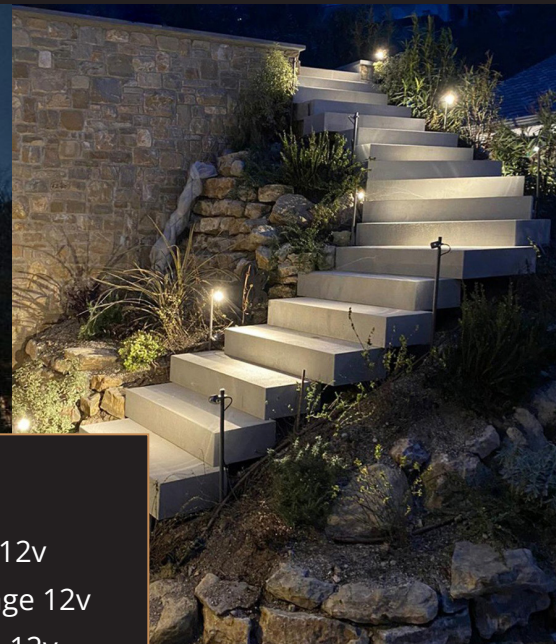

Your Landscape Lighting Specialist

TABLE OF CONTENTS

1. Uplights / Garden Spots - Low Voltage 12v
2. Inground / Concrete / Deck - Low Voltage 12v
3. Recessed & Surface Step - Low Voltage 12v
4. Pathway - Low Voltage 12v
5. Bollards - Low Voltage 12v / 24v
6. Wall Mounted - Low Voltage 12v / 24v
7. Exterior Wall Sconces - 120v
8. Exterior Surface - 120v
9. Exterior Canopy Pendants - 120v
10. Colour Changing Systems - 12v / 24v /120v
11. Led Tape - 12v / 24v /120v
12. Pole Mounted - 120v
13. Pond / Submersible - Low Voltage 12v / 24v
14. Deck & Patio Heaters - 240v
15. Exterior Fans - 120v
16. Specialty Applications
17. Specialty Applications
18. Mounting Accessories
19. Replacement Lamps & Accessories
20. Power Supplies & Accessories