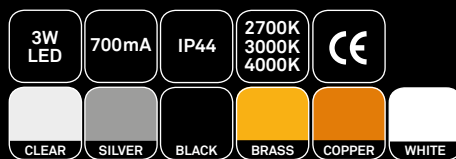

Design Esa Vesmanen