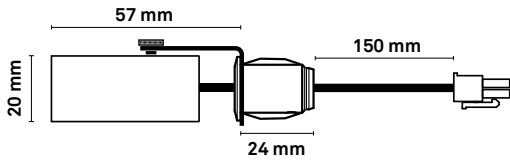

1 Sähkönumero / e-nummer / product number

2700K	41 314 03	74 507 05	852 211
3000K	41 069 34	74 526 78	852 031
4000K	41 280 37	74 507 99	852 180
2700K	41 314 02	74 508 87	852 182
3000K	41 280 96	74 508 88	852 183
4000K	41 280 97	74 508 89	852 181

Yhteensopivat tuotteet | Kompatibla produkter | Compatible products

2 Liitäntälaitteet Drivdon Drivers	26	3 Johtosarjat Kabel serier Cable harness	28	4 Lisätarvikkeet Tillbehör Accessories	30