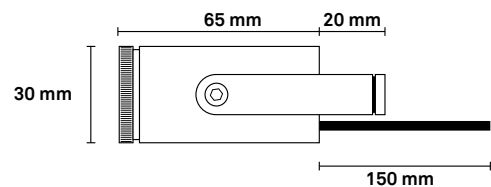

Directional light for lighting of an entire space. The head of the fixture has a beam control function enabling post-installation adjustment of the light output to suit the mood of the space.

LED 6W	500 lumen	500mA	Ra 90	3 SDCM	IP44	DIM
-20°C...+50°C		20°-50°	360°	180°		