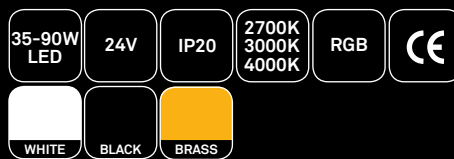

Design Saas Instruments