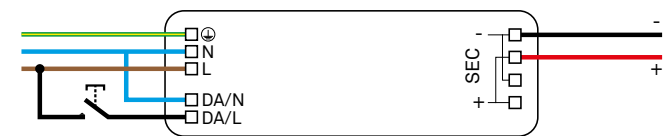

highline strip power 12V 75W

SW DIM