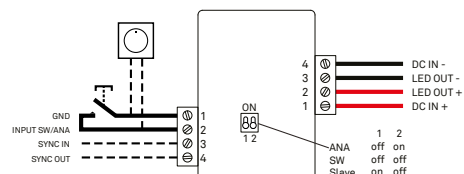

highline strip dim