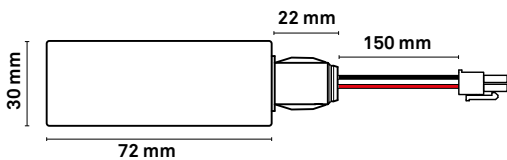

LED 3W	100 lumen	350mA	Ra 90	3 SDCM	IP44	DIM
-30°C...+125°C	15 mm	10°	CE