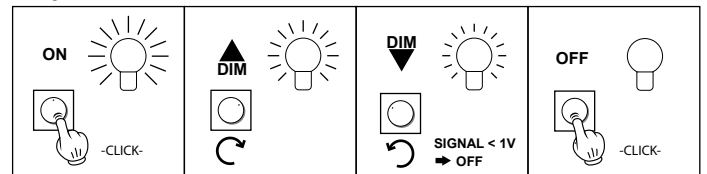

highline driver one led

highline driver one led

- 41 281 18
- 74 513 84
- 858 042

highline move

highline move

- 40 190 03
- 79 809 41
- 852 053

	LED 3W	LED 6W	DIM
highline dim	•	•*	•
highline maxi dim	•	•*	•
highline driver	•		
highline dim R	•		•
highline driver 500mA		•	
highline driver one led	•		
highline driver din rail	•	•*	•
highline move	•		

- Asetettava DIP-kytkin 500mA arvoon
- Ställ in DIP-omkopplaren till 500mA
- Set the DIP-switch to 500mA

SW DIM

1-10V DIM

highline dim / maxi dim / dim R / din rail

SW DIM

1-10V DIM