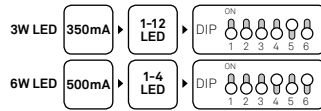

highline dim

350mA 500mA IP20 1-12 LED (3W) 1-4 LED (6W) 1-10V DIM SW DIM SYNC 22 65 104 CE

highline dim

- 41 069 32
- 79 840 14
- 852 028

highline maxi dim

350mA 500mA IP20 1-16 LED (3W) 1-6 LED (6W) 1-10V DIM SW DIM SYNC DALI 22 79 125 CE

highline maxi dim

- 41 280 45
- 79 809 60
- 852 240

highline dim R

350mA IP20 1-8 LED (3W) 1-10V DIM SW DIM 22 52 55 CE

highline dim R

- 40 190 13
- 79 813 90
- 853 001

highline driver

350mA IP20 4-8 LED (3W) ~~DIM~~ 22 55 55 mm CE

highline driver

- 40 190 02
- 79 813 89
- 853 027

highline driver 500mA

500mA IP20 1 LED (6W) ~~DIM~~ 22 35 60 CE

highline driver 500mA

- 41 280 46
- 79 809 59
- 852 241

highline driver din rail

350mA 500mA IP20 1-12 LED (3W) 1-4 LED (6W) 1-10V DIM SW DIM SYNC 36 70 91 CE

highline driver din rail

- 41 280 48
- 79 809 61
- 852 242