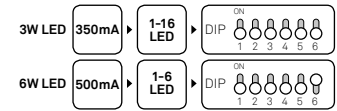

highline dim

350mA 500mA IP20 1-12 LED (3W) 1-4 LED (6W) 1-10V DIM SW DIM SYNC 22 65 104 CE

highline dim

- 41 069 32
- 79 840 14
- 852 028

highline maxi dim

350mA 500mA IP20 1-16 LED (3W) 1-6 LED (6W) 1-10V DIM SW DIM SYNC DALI 22 79 125 CE

highline maxi dim

- 41 280 45
- 79 809 60
- 852 240

highline dim R

350mA IP20 1-8 LED (3W) 1-10V DIM SW DIM 22 52 55 CE

highline dim R

- 40 190 13
- 79 813 90
- 853 001

highline driver

350mA IP20 4-8 LED (3W) ~~DIM~~ 22 55 55 mm CE

highline driver

- 40 190 02
- 79 813 89
- 853 027

highline driver 500mA

500mA IP20 1 LED (6W) ~~DIM~~ 22 35 60 CE

highline driver 500mA

- 41 280 46
- 79 809 59
- 852 241

highline driver din rail

350mA 500mA IP20 1-12 LED (3W) 1-4 LED (6W) 1-10V DIM SW DIM SYNC 36 70 91 CE

highline driver din rail

- 41 280 48
- 79 809 61
- 852 242