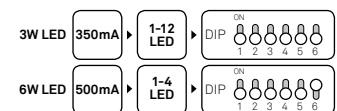

highline dim

350mA 500mA IP20 1-12 LED (3W) 1-4 LED (6W) 1-10V DIM SW DIM SYNC 22 65 104 CE

highline dim

- 41 069 32
- 79 840 14
- 852 028

highline maxi dim

350mA 500mA IP20 1-16 LED (3W) 1-6 LED (6W) 1-10V DIM SW DIM SYNC DALI 22 79 125 CE

highline maxi dim

- 41 280 45
- 79 809 60
- 852 240

highline dim R

350mA IP20 1-8 LED (3W) 1-10V DIM SW DIM 22 52 55 CE

highline dim R

- 40 190 13
- 79 813 90
- 853 001

highline driver

350mA IP20 4-8 LED (3W) ~~DIM~~ 22 55 55 mm CE

highline driver

- 40 190 02
- 79 813 89
- 853 027

highline driver 500mA

500mA IP20 1 LED (6W) ~~DIM~~ 22 35 60 CE

highline driver 500mA

- 41 280 46
- 79 809 59
- 852 241

highline driver din rail

350mA 500mA IP20 1-12 LED (3W) 1-4 LED (6W) 1-10V DIM SW DIM SYNC 36 70 91 CE

highline driver din rail

- 41 280 48
- 79 809 61
- 852 242