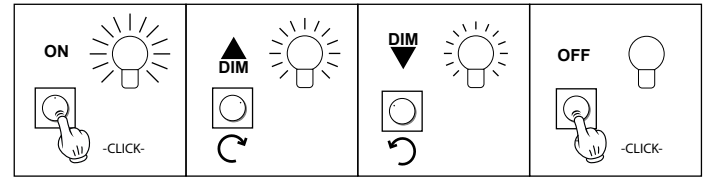

● highline strip power 12V 150W

* Himmennettävissä highline strip dim modulilla
* Dimbar med highline strip dim modul
* Dimmable with highline strip dim module

highline strip power 12V 150W

- 40 190 18
- 79 813 95
- 858 031

	IP	DIM	SW DIM	TRIAC	DALI
highline strip power 12V 18W	IP67	●*			●**
highline strip power 12V 30W	IP67	●*			●**
highline strip power 12V 36W	IP20	●	●	●	●**
highline strip power 12V 60W	IP67	●*			●**
highline strip power 12V 75W	IP20	●	●		●
highline strip power 12V 100W	IP67	●*			●**
highline strip power 12V 150W	IP67	●*			●**

* highline strip dim modulilla (26 047 01) | Med highline strip dim modul (79 809 40) | With highline strip dim module (852 052)

** highline strip dim dali modulilla (40 190 21) | Med highline strip dim dali modul (79 818 29) | With highline strip dim dali module (858 026)

SW DIM

TRIAC

highline strip power 12V 36W

SW DIM

TRIAC DIM

highline strip power 12V 75W

SW DIM

DALI

highline strip dim dali

highline strip dim