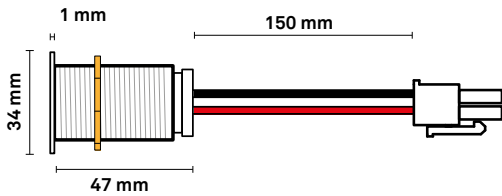

...

The narrow beam ground light accentuates a surface all the way up to the ceiling/eaves. The glare of the light is minor due to the narrow beam. Suitable for damp locations.

LED 3W	100 lumen	350mA	Ra 90	3 SDCM	IP65	DIM
-20°C...+50°C			10°			