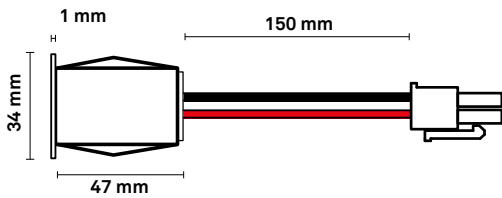

...

The narrow beam downlight is suitable for accentuating details. Due to the narrow beam of the fixture, the light stays on a pillar surface from top to floor.

LED 3W	100 lumen	350mA	Ra 90	3 SDCM	IP65	DIM
-20°C...+50°C			10°		25 mm	CE