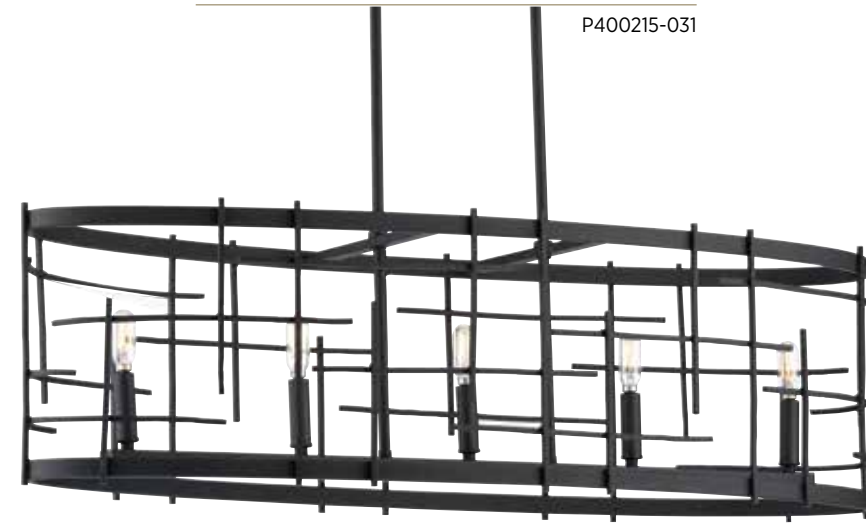

P400215-031

FINISH
● Textured Black - 031

PAIR WITH
Looking Glass
Spicewood

FOUR-LIGHT CHANDELIER
P400213-031 Textured Black
18" dia., 11-5/8" ht.
Overall ht. w/stem 77-1/2", wire 15'.
Four candelabra base lamps,
each 60w max.

FIVE-LIGHT ISLAND
P400215-031 Textured Black
40" W., 11-3/8" ht., 14" d.
Overall ht. w/stem 77-1/2", wire 15'.
Five candelabra base lamps,
each 60w max.

FOUR-LIGHT FOYER
P500248-031 Textured Black
16" dia., 22" ht.
Overall ht. w/stem 88", wire 15'.
Four candelabra base lamps,
each 60w max.

WALL SCONCE
P710077-031 Textured Black
8" W., 22" ht.
Extends 3-7/8". H/CTR 11".
Two candelabra base lamps,
each 60w max.