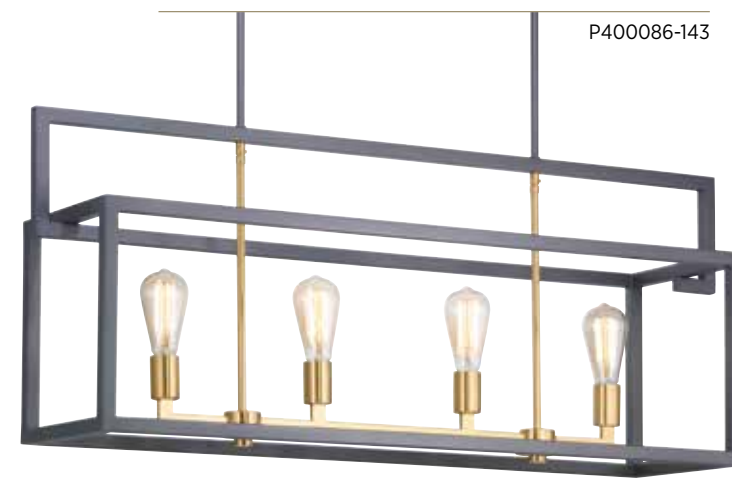

P400086-143

FINISH

● Graphite - 143

PAIR WITH

Rae
Rainey

SEMI-FLUSH CONVERTIBLE

P350120-143 Graphite
Hanging and ceiling mount hardware included.
17-1/4" W., 9-3/8" ht.
Overall ht. w/chain 74-1/2", wire 10'.
Two medium base lamps, each 60w max.

FOUR-LIGHT ISLAND

P400086-143 Graphite
40-7/8" W., 17-1/4" ht., 11" depth.
Overall ht. w/stem 82-1/2", wire 15'.
Four medium base lamps, each 60w max.

FOUR-LIGHT PENDANT

P500168-143 Graphite
23-1/4" W., 25-3/4" ht.
Overall ht. w/stem 91-1/2", wire 15'.
Four medium base lamps, each 60w max.