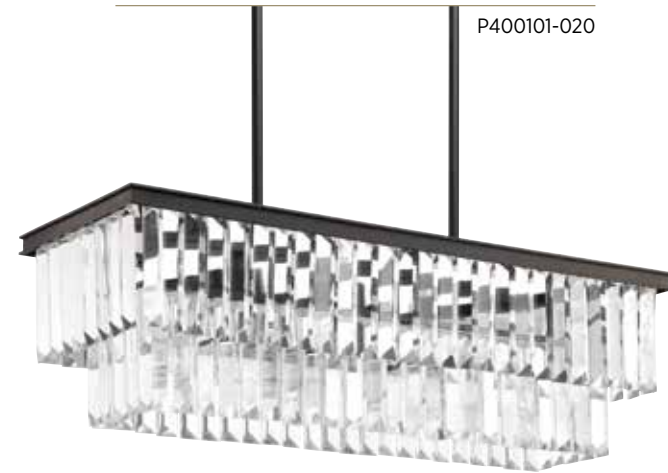

P400101-020