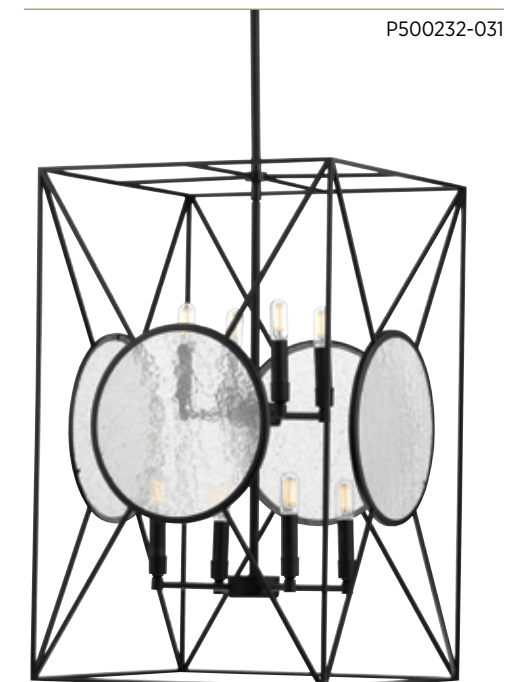

P500232-031