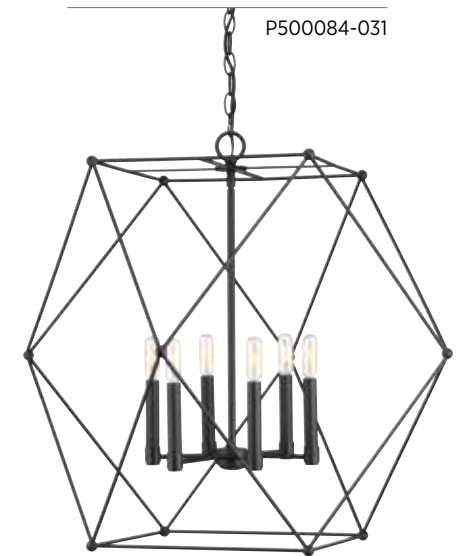

P500084-031

COLLECTIONS

FINISH

● Matte Black - 031

PAIR WITH

Remix
Finn

SEMI-FLUSH CONVERTIBLE

P400077-031 Matte Black
Hanging and ceiling mount hardware included.
19-5/8" dia., 14" ht.
Overall ht. w/chain 52", wire 10'.
Three candelabra base lamps, each 60w max.

MINI-PENDANT

P500082-031 Matte Black
12" dia., 11-1/4" ht.
Overall ht. w/chain 85", wire 10'.
One medium base lamp, 100w max.

FOUR-LIGHT PENDANT

P500083-031 Matte Black
23-1/2" dia., 19" ht.
Overall ht. w/chain 93-1/2", wire 15'.
Four candelabra base lamps, each 60w max.

SIX-LIGHT PENDANT

P500084-031 Matte Black
28" dia., 26" ht.
Overall ht. w/chain 101", wire 15'.
Six candelabra base lamps, each 60w max.