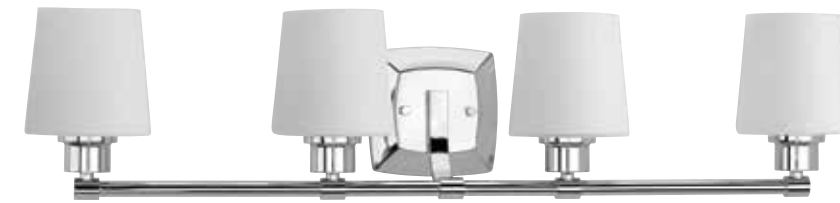

P300019-015

FINISHES

- Polished Chrome - 015

ONE-LIGHT BATH

P300016-015 Polished Chrome
5-3/8" W., 7-1/4" ht.
Extends 7-1/4". H/CTR 3-5/8".
One medium base lamp,
100w max.

TWO-LIGHT BATH

P300017-015 Polished Chrome
14-1/2" W., 7-1/4" ht.
Extends 7-1/4". H/CTR 3-5/8".
Two medium base lamps,
each 100w max.

THREE-LIGHT BATH

P300018-015 Polished Chrome
24" W., 7-1/4" ht.
Extends 7-1/4". H/CTR 3-5/8".
Three medium base lamps,
each 100w max.

FOUR-LIGHT BATH

P300019-015 Polished Chrome
33-3/8" W., 7-1/4" ht.
Extends 7-1/4". H/CTR 3-5/8".
Four medium base lamps,
each 100w max.

All fixtures mount up or down.