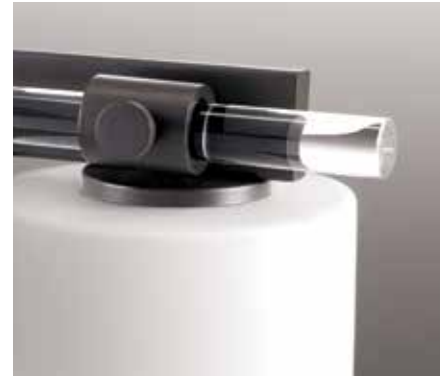

All fixtures mount up or down.

LISBON

Enjoy high status with a bath and vanity collection full of femininity, sparkle and shine. Etched opal glass shades sit atop an elegant K9 glass rod, highlighted with a Polished Nickel or Matte Black finish. The highly polished design style complements both Modern and Luxe interiors and can be mounted up or down.