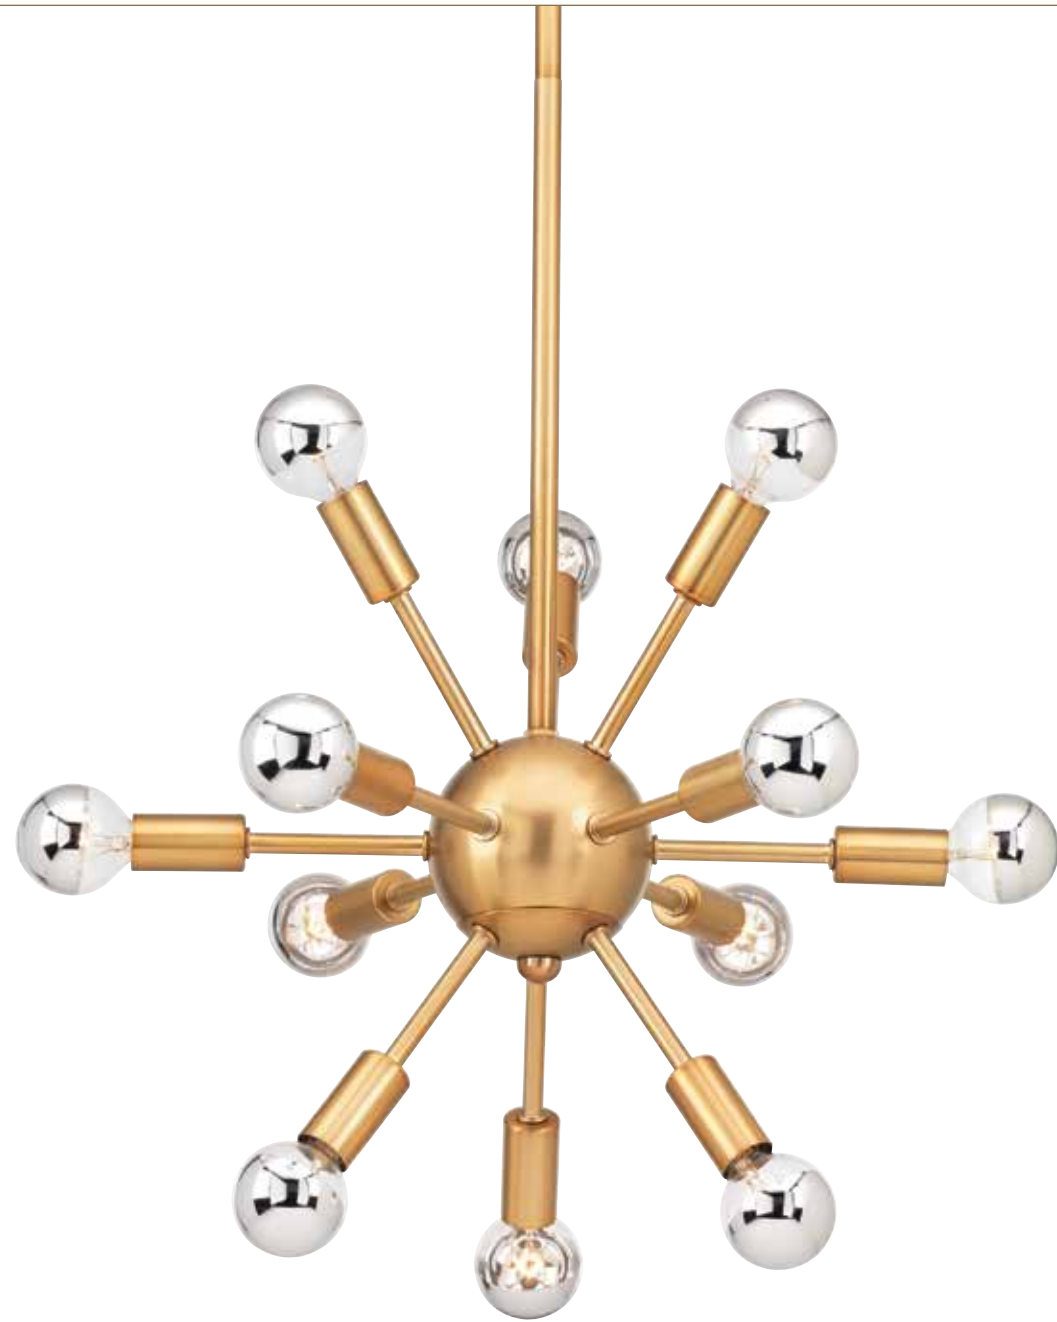

ION

Featuring a Polished Nickel or Brushed Bronze finish, these Space-Age inspired chandeliers boast either twelve or sixteen lights, each extending to support a single candelabra base lamp. Additionally, Ion chandeliers pair with Progress Lighting's Elevate collection for stunning Mid-Century inspired interiors.

P400040-109