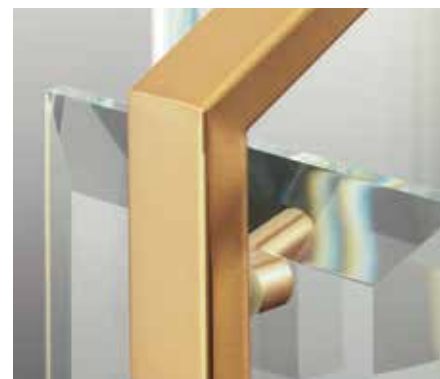

CAHILL

A stylish Brushed Bronze finish frames brilliant clear beveled glass panels in the Cahill collection. Ideal for Luxe or Mid-Century Modern interiors, the visual interest provides a reinvention of the popular glass design.

P300109-109