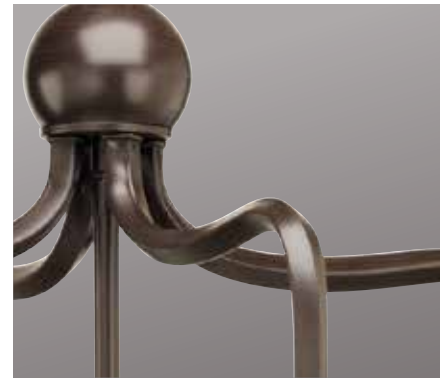

Note: Antique Bronze fixtures include Vintage Brass and Antique Bronze candle covers for additional customization.

ASSEMBLY HALL

Assembly Hall provides a formal and classic open caged pendant for a variety of traditional and transitional interiors. Available in two sizes, arching frames are great in scale and surround a candelabra with matching candles – Antique Bronze fixtures also include vintage brass candles for additional customization.