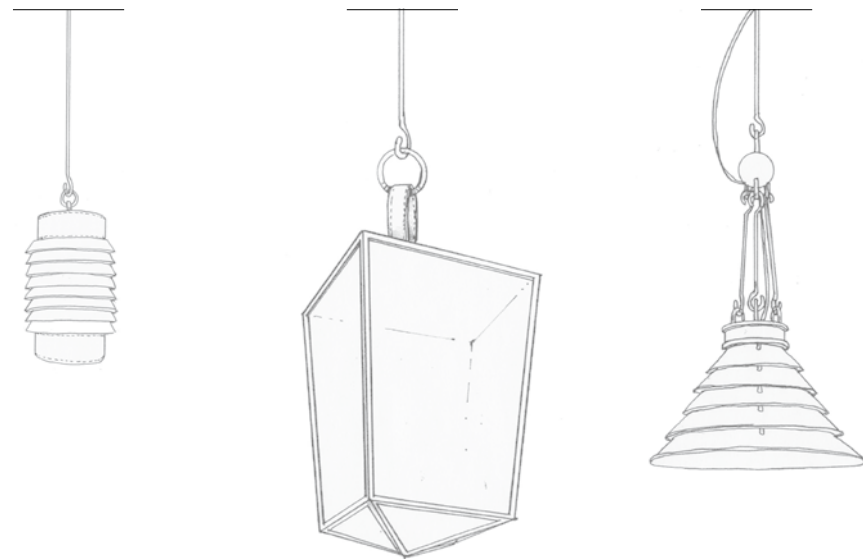

VERDAE Textured Black p.279 *WHITACRE LED* Antique Bronze p.276

JEFFREY ALAN MARKS

PROGRESS LIGHTING
DESIGN+SERIES™

A fitting collaboration between dreamer and maker.

DREAMER

Jeffrey's purposeful and authentic spaces beg to be lived in rather than existing only to be stylish. Today this Elle Décor A-List designer's spirited aesthetic is realized beyond his fortunate clients through licensing partnerships and a broader audience can look forward to homes that are more genuine, more personal and more engaging.