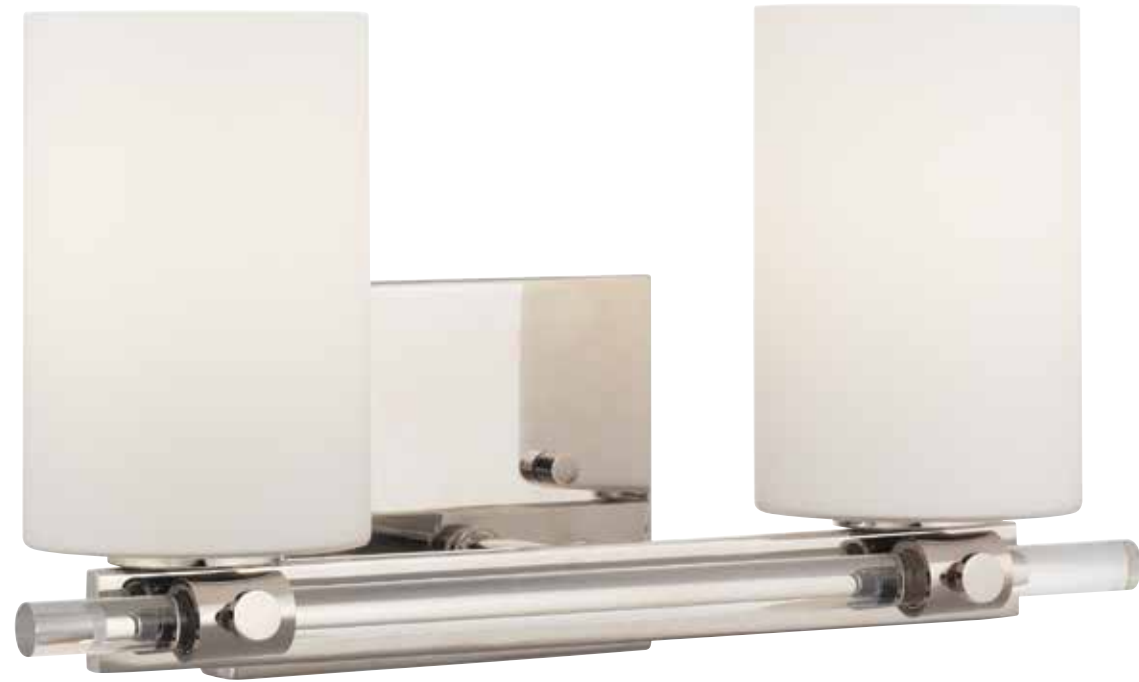

All fixtures mount up or down.

LISBON

Enjoy high status with a bath and vanity collection full of femininity, sparkle and shine. Etched opal glass shades sit atop an elegant K9 glass rod, highlighted with a Polished Nickel or Matte Black finish. The highly polished design style complements both Modern and Luxe interiors and can be mounted up or down.