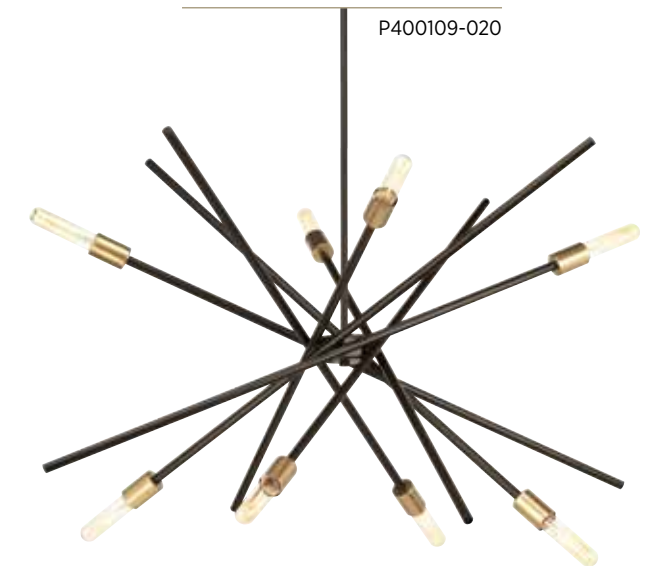

P400109-020

COLLECTIONS

FINISHES

- Brushed Nickel - 009
- Antique Bronze - 020

PAIR WITH

Hangar
Glaysé

SIX-LIGHT CHANDELIER

P400108-009 Brushed Nickel
P400108-020 Antique Bronze
22-5/8" dia., 10-1/2" ht.
Overall ht. w/stem 72", wire 15'.
Six medium base lamps,
each 60w max.

EIGHT-LIGHT CHANDELIER

P400109-009 Brushed Nickel
P400109-020 Antique Bronze
42-3/8" dia., 19-5/8" ht.
Overall ht. w/stem 77", wire 15'.
Eight medium base lamps,
each 60w max.

WALL BRACKET

P710027-009 Brushed Nickel
P710027-020 Antique Bronze
7-1/4" W., 17-3/4" ht.
Extends 3-7/8". H/CTR 7".
Two medium base lamps,
each 60w max.

*Fixture dimension does not
include lamps.*