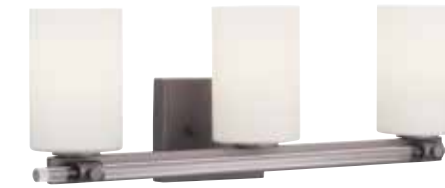

P300199-031