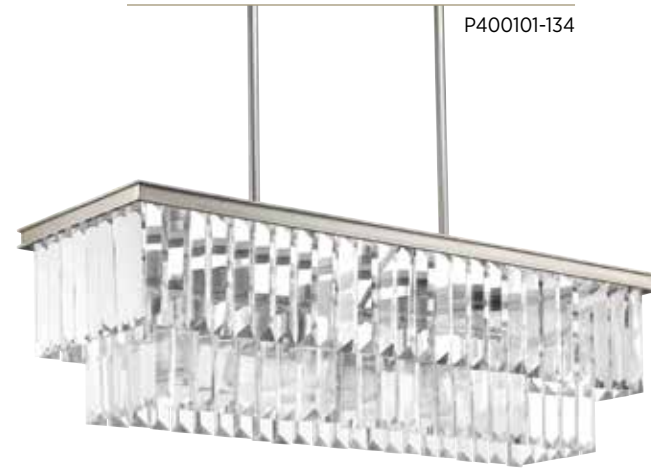

GLIMMER

FINISHES

- Antique Bronze - 20
- Silver Ridge - 134

FOUR-LIGHT LINEAR CHANDELIER

P400101-134 Silver Ridge
P400101-20 Antique Bronze
33-7/8" W., 11-1/2" L. 11" ht.
Overall ht. w/stem 76", wire 15'.
Four medium base lamps,
each 60w max.

MINI-PENDANT

P5320-20 Antique Bronze
P5320-134 Silver Ridge
6" dia., 11-1/4" ht.
Overall ht. w/stem 77-1/2", wire 10'.
One medium base lamp,
100w max.

P400101-134