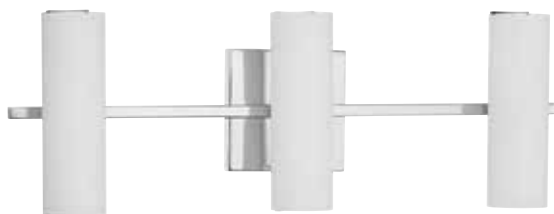

Colonnade LED

Tubular etched glass shades pop against geometric backplate to create Colonnade, an LED bath collection. Available in one, two, three and four-light options. Modern style and continuous illumination are ideal for a variety of bath settings - including Mid-Century and Luxe.

Product No.	Finish	Size	Source	Input
P300185-009-30 P300185-015-30	Brushed Nickel Polished Chrome	4-3/4" W., 7-1/2" ht. Extends 3-7/8". H/CTR 3-7/8".	9.5w integrated LED, 3000K, 90CRI, 500 delivered lumens.	120V
P300186-009-30 P300186-015-30	Brushed Nickel Polished Chrome	13-1/4" W., 7-1/2" ht. Extends 3-7/8". H/CTR 3-7/8".	19w integrated LED, 3000K, 90CRI, 1000 delivered lumens.	
P300187-009-30 P300187-015-30	Brushed Nickel Polished Chrome	22" W., 7-1/2" ht. Extends 3-7/8". H/CTR 3-7/8".	28.5w integrated LED, 3000K, 90CRI, 1500 delivered lumens.	
P300188-009-30 P300188-015-30	Brushed Nickel Polished Chrome	31-3/8" W., 7-1/2" ht. Extends 3-7/8". H/CTR 3-7/8".	38w integrated LED, 3000K, 90CRI, 2000 delivered lumens.	

P300187-015-30