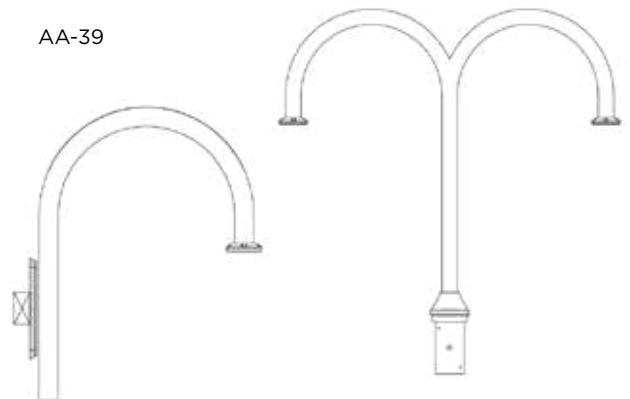

PCAD Series

Designer Series Parking/Site Luminaire

The PCADS and PCADL series are designed for parking and area lighting applications utilizing high power LEDs, while providing contemporary aesthetics. The PSADS/PCADL is offered in 6,000 to 12,500 lumen versions.

Series	Wattage	Lumens	Color Temp	Distribution	Finish	Options
PCADS - Designer Small	55LED - 55W	6000-6450	3K - 3000K, 70CRI	2 - Type 2	BZ - Bronze	Blank
PCADL - Designer Large	80LED - 80W	9000-9700	4K - 4000K, 70CRI	3 - Type 3	BL - Black	PC120 - 120V Photocell
	110LED - 110W *	12000-12900		4 - Type 4	GN - Green	PC277 - 277V Photocell
				4W - Type 4 Wide		BC - Backlight Control
				5R - Type 5 Rectangle		
				5W - Type 5 Round		

*Large only

Decorative Arms

Series	Profile	Shaft Sizes	Arrangement	Mounting
AA-25	W - Wall Mount	4 - 4"	A - Wall (single)	P - Pendant
AA-39	S - Smooth	5 - 5"	B - Single	T - Tenon
AA-44	F - Fluted		C - Double	
AA-52				

AA-39