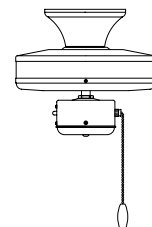

CTC INSTALLATION