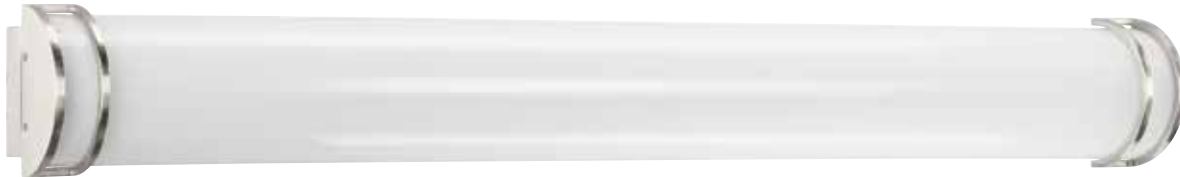

P300243-009-30

P300244-009-30

Cloud LED

The Cloud LED Collection features crisp opal white shades. Each shade is shaped into a linear tube design with a seamless aesthetic. The shades are offered in two different sizes to offer you versatility when it comes to fulfilling your design vision. This product includes a unique feature that allows the user to select color temperature. Fixture is integrated with an internal switch, allowing the user to select CCT options from 3000K, 4000K, or 5000K.