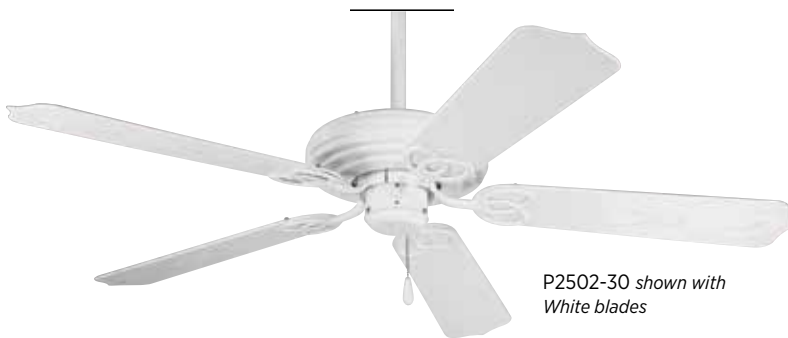

52" Patio Fan

52" indoor/outdoor patio fan from AirPro. Includes 5 blades made with ABS all-weather material and a 15-year limited warranty. A powerful AirPro motor features a 3-speed, triple-capacitor control that can also be reversed to provide year-round comfort. A quick install canopy securely holds the fan for wiring during installation. The Patio fan will also accept a universal outdoor rated light kit.

Product No.	Finish	Size	Blades
P2502-20	Antique Bronze	52" dia., 12-3/4" ht.	Oak
P2502-30	White	CTC 9-11/16" ht.	White
P2502-80	Forged Black	72" lead wires	Toasted Oak
P2502-141	Galvanized		Silver