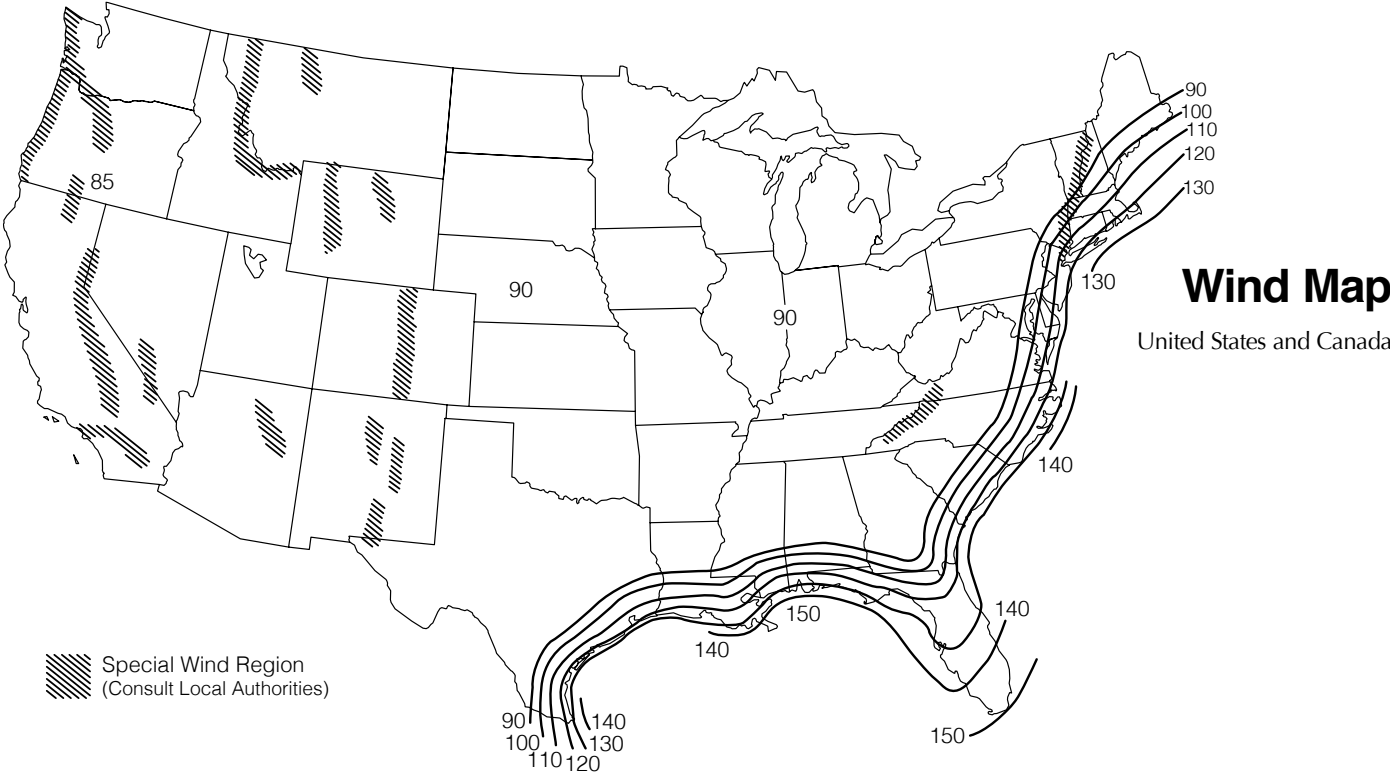

Type 5 – A circular or square distribution of light that has near equal intensity in all directions. Generally used in centers of parking areas.

ASCE7-05 Wind Map

Florida Region Wind Map

Note:
Florida Building Code may supersede national map.