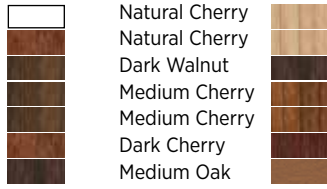

52" Signature Fan

A 52" Signature 5-blade fan features reversible blades and a 30-year limited warranty. A powerful AirPro motor features a 3-speed, triple-capacitor control that can also be reversed to provide year-round comfort. Standard canopy is designed for sloped ceilings with 12:12 pitch and accepts universal light kits.

Product No.	Finish	Size	Blades
P2521-09	Brushed Nickel	52" dia., 14-5/8" ht. CTC 11-9/16" ht. 80" lead wires	White
P2521-09CH	Brushed Nickel		Cherry
P2521-09WA	Brushed Nickel		Classic Walnut
P2521-20	Antique Bronze		Classic Walnut
P2521-77	Forged Bronze		Dark Walnut
P2521-80	Forged Black		Cherry

P2521-09 shown with White Blades