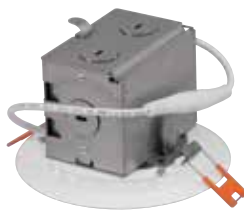

P800004-028-30
back view shown with
junction box attached