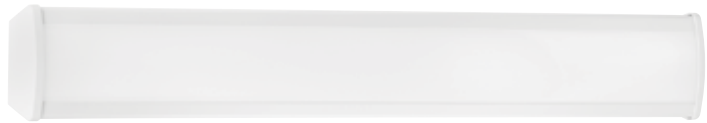

Wrap & Strip LED

Product No.	Finish	Size	Source	Input
P730000-030-30	White	23-11/16" L., 2-1/4" W., 2-3/8" ht.	21w integrated LED, 3000K, 90CRI, 1600 lumens.	120V
P730001-030-30	White	47-1/4" W., 2-1/4" W., 2-3/8" ht.	36w LED, 3000, 90CRI, 90CRI, 3200 lumens.	
P730011-030-30	White	23-3/4" L., 6-3/16" W., 3" ht.	21w integrated LED, 3000K, 90CRI, 1700 lumens.	
P730012-030	White	47-3/8" L., 6-3/16" W., 3" ht.	36w integrated LED, 3000K, 90CRI, 3400 lumens.	

P730012-030