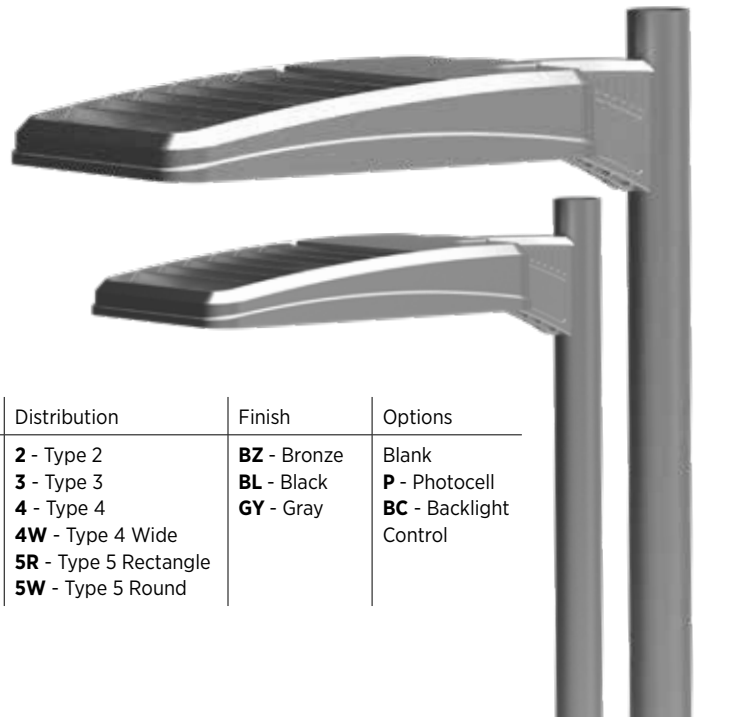

Series	Wattage	Lumens	Distribution	Finish	Options
PCPAS - Parking/Area Small	55LED - 55W*	5900-6260	2 - Type 2	BZ - Bronze	Blank
PCPAL - Parking/Area Large	80LED - 80W*	8800-9400	3 - Type 3	BL - Black	P - Photocell
	135LED - 135W**	15500-18000	4 - Type 4	GY - Gray	BC - Backlight Control
	180LED - 180W**	19800-22650	4W - Type 4 Wide		
	235LED - 235W**	23800-27400	5R - Type 5 Rectangle 5W - Type 5 Round		

*Small only

**Large only