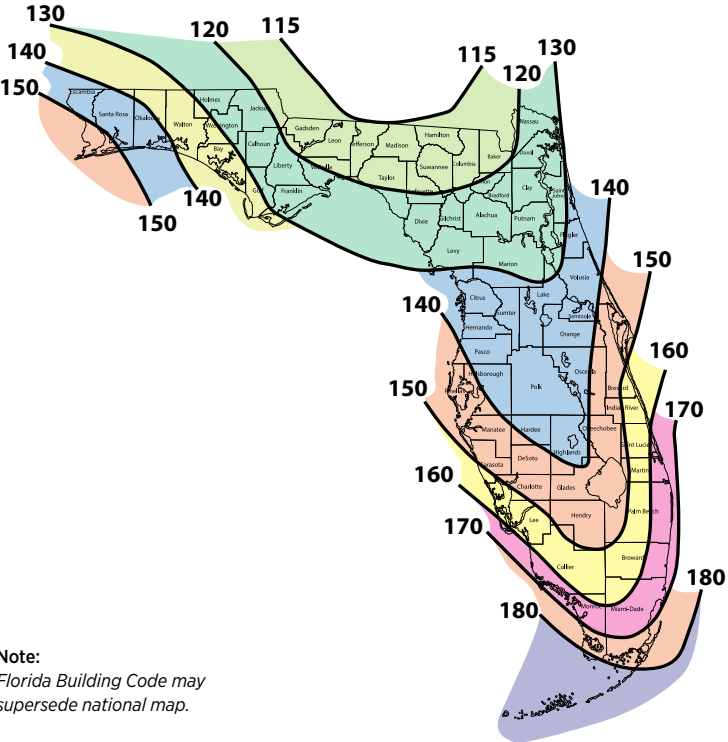

Florida Region Wind Map

Note:
Florida Building Code may supersede national map.