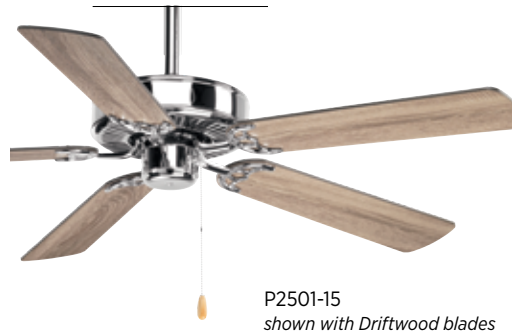

52" Builder Fan

This 52" AirPro fan features 5 reversible blades and a 30-year limited warranty. A powerful AirPro motor contains a 3-speed pull chain switch, and a triple-capacitor that can also be reversed to provide year-round comfort. . Additionally, the fan can be installed without a downrod to accommodate lower ceilings. A quick install canopy securely holds the fan for wiring during installation. The Builder fan will also accept a universal light kit.

Product No.	Finish	Size	Blades
P2501-09	Brushed Nickel	52" dia., 13-1/2" ht. 80" lead wires	Cherry
P2501-15	Polished Chrome		Black
P2501-20	Antique Bronze		Medium Cherry
P2501-30	White		White
P2501-30W	White		White
P2501-143	Graphite		Graphite

ENERGY INFORMATION AT HIGH SPEED

AIRFLOW	4,991 cubic feet per minute
ELECTRICITY USE	63 watts (excludes lights)
AIRFLOW EFFICIENCY	98 CFM/W

FEATURES

- 30-year limited warranty
- Close-to-ceiling installation with accessory
- SureConnect® System
- AC Motor
- Compatible with universal light kits
- Add a P2630 wall control or P2662-01 hand-held remote control