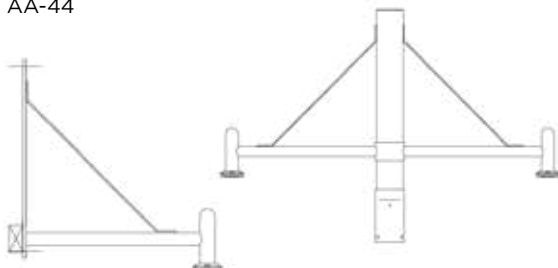

PCAD Series

Designer Series Parking/Site Luminaire

The PCADS and PCADL series are designed for parking and area lighting applications utilizing high power LEDs, while providing contemporary aesthetics. The PSADS/PCADL is offered in 6,000 to 12,500 lumen versions.

Series	Wattage	Lumens	Color Temp	Distribution	Finish	Options
PCADS - Designer Small	55LED - 55W	6000-6450	3K - 3000K, 70CRI	2 - Type 2	BZ - Bronze	Blank
PCADL - Designer Large	80LED - 80W	9000-9700	4K - 4000K, 70CRI	3 - Type 3	BL - Black	PC120 - 120V Photocell
	110LED - 110W *	12000-12900		4 - Type 4	GN - Green	PC277 - 277V Photocell
				4W - Type 4 Wide		BC - Backlight Control
				5R - Type 5 Rectangle		
				5W - Type 5 Round		

*Large only

Decorative Arms

Series	Profile	Shaft Sizes	Arrangement	Mounting
AA-25	W - Wall Mount	4 - 4"	A - Wall (single)	P - Pendant
AA-39	S - Smooth	5 - 5"	B - Single	T - Tenon
AA-44	F - Fluted		C - Double	
AA-52				

AA-44