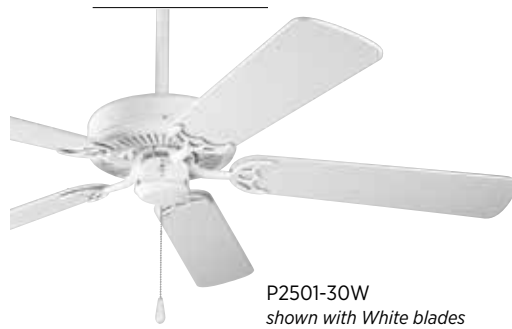

52" Builder Fan

This 52" AirPro fan features 5 reversible blades and a 30-year limited warranty. A powerful AirPro motor contains a 3-speed pull chain switch, and a triple-capacitor that can also be reversed to provide year-round comfort. . Additionally, the fan can be installed without a downrod to accommodate lower ceilings. A quick install canopy securely holds the fan for wiring during installation. The Builder fan will also accept a universal light kit.

Product No.	Finish	Size	Blades
P2501-09	Brushed Nickel	52" dia., 13-1/2" ht. 80" lead wires	Cherry
P2501-15	Polished Chrome		Black
P2501-20	Antique Bronze		Medium Cherry
P2501-30	White		White
P2501-30W	White		White
P2501-143	Graphite		Graphite

ENERGY INFORMATION AT HIGH SPEED

AIRFLOW	4,991 cubic feet per minute
ELECTRICITY USE	63 watts (excludes lights)
AIRFLOW EFFICIENCY	98 CFM/W

FEATURES

- 30-year limited warranty
- Close-to-ceiling installation with accessory
- SureConnect® System
- AC Motor
- Compatible with universal light kits
- Add a P2630 wall control or P2662-01 hand-held remote control