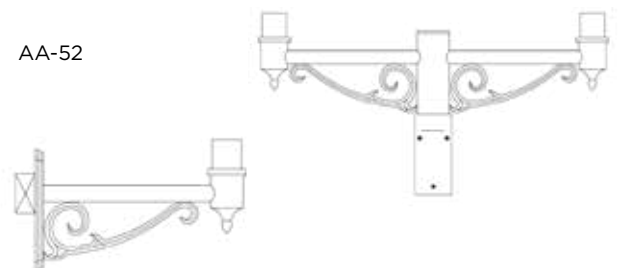

*Large only

Decorative Arms

Series	Profile	Shaft Sizes	Arrangement	Mounting
AA-25	W - Wall Mount	4 - 4"	A - Wall (single)	P - Pendant
AA-39	S - Smooth	5 - 5"	B - Single	T - Tenon
AA-44	F - Fluted		C - Double	
AA-52				

AA-25

AA-39

AA-44

AA-52

Poles

Constructed with exacting standards both our aluminum and steel products meet strict guidelines for quality, strength and finish durability. Protecting your investment for years is our Lektrocote® powder paint finish, available in bronze, black and textured green. From shaft cutting through finishing, quality control inspections are conducted throughout a highly automated process.