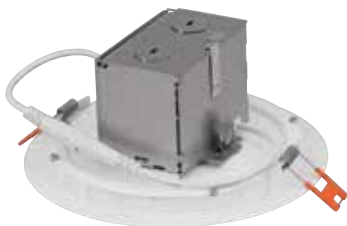

TRIM FEATURES

- Features a detachable driver box, which can be mounted remotely for shallow ceiling installations.
- White polycarbonate lens controls direct glare from LEDs.
- No housing or J-box required for installation.
- Wet location listed.
- 120V input voltage.
- Dimmable to 10% with many Triac or ELV dimmers.
- IC rated and Air-Tight.
- Energy efficient design provides up to a 75% energy savings and up to 54,000 hours of LED life.
- Energy Star and Title 24 JA8-2016 listed.

Product No.	Finish	Size	Source	Input
P800004-028-30	White	5" W., 3" ht.	9.5w integrated LED, 3000K, 90CRI, 550 lumens.	120V
P800005-028-30	White	7" W., 3" ht.	13w integrated LED, 3000K, 90CRI, 800 lumens.	

P800005-028-30
back view shown with
junction box attached