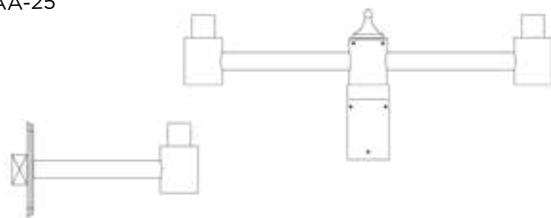

Decorative Arms

Series	Profile	Shaft Sizes	Arrangement	Mounting
AA-25	W - Wall Mount	4 - 4"	A - Wall (single)	P - Pendant
AA-39	S - Smooth	5 - 5"	B - Single	T - Tenon
AA-44	F - Fluted		C - Double	
AA-52				

AA-25