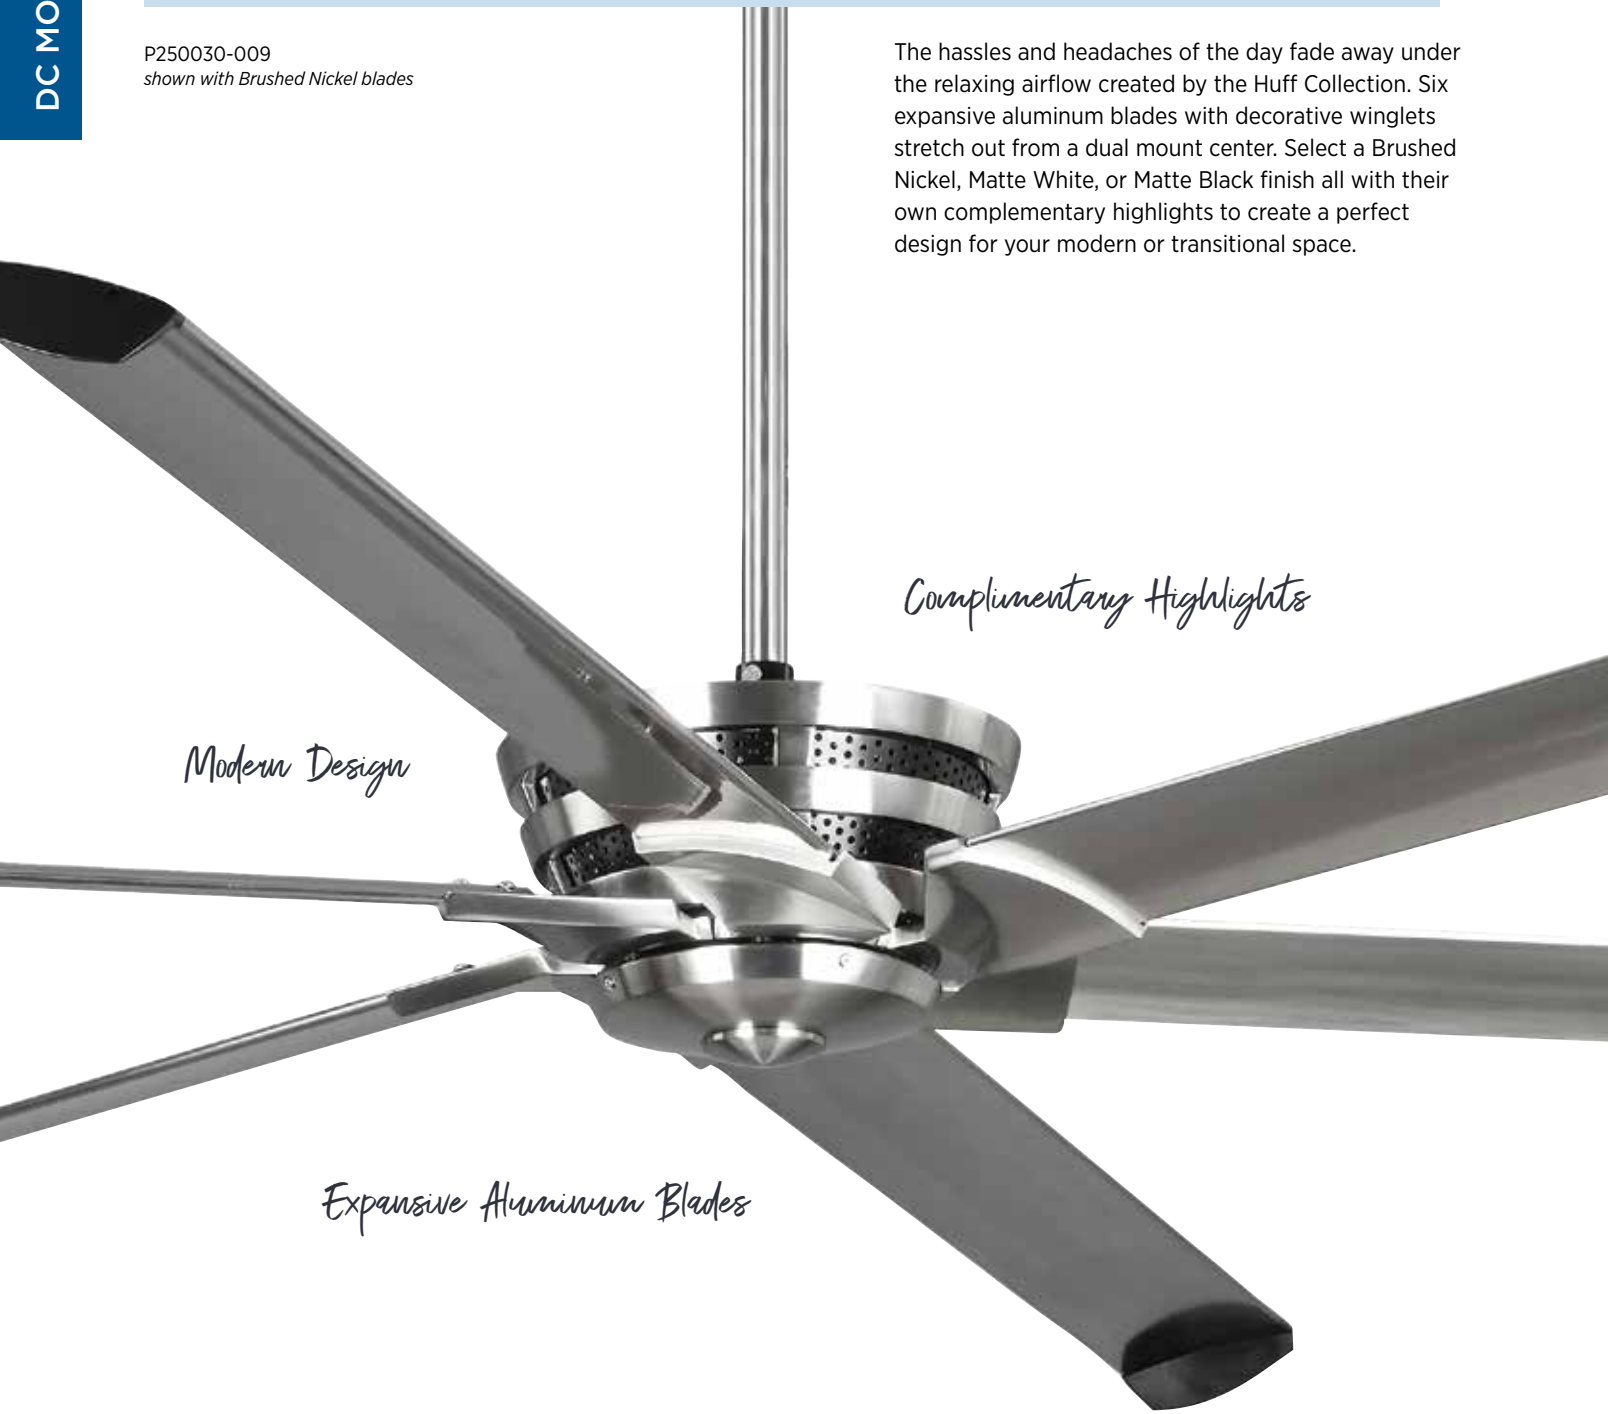

Huff

P250030-009
shown with Brushed Nickel blades

FINISHES

- Brushed Nickel - 009
- Matte White- 028
- Matte Black- 031

The hassles and headaches of the day fade away under the relaxing airflow created by the Huff Collection. Six expansive aluminum blades with decorative winglets stretch out from a dual mount center. Select a Brushed Nickel, Matte White, or Matte Black finish all with their own complementary highlights to create a perfect design for your modern or transitional space.

Modern Design

Complimentary Highlights

Expansive Aluminum Blades