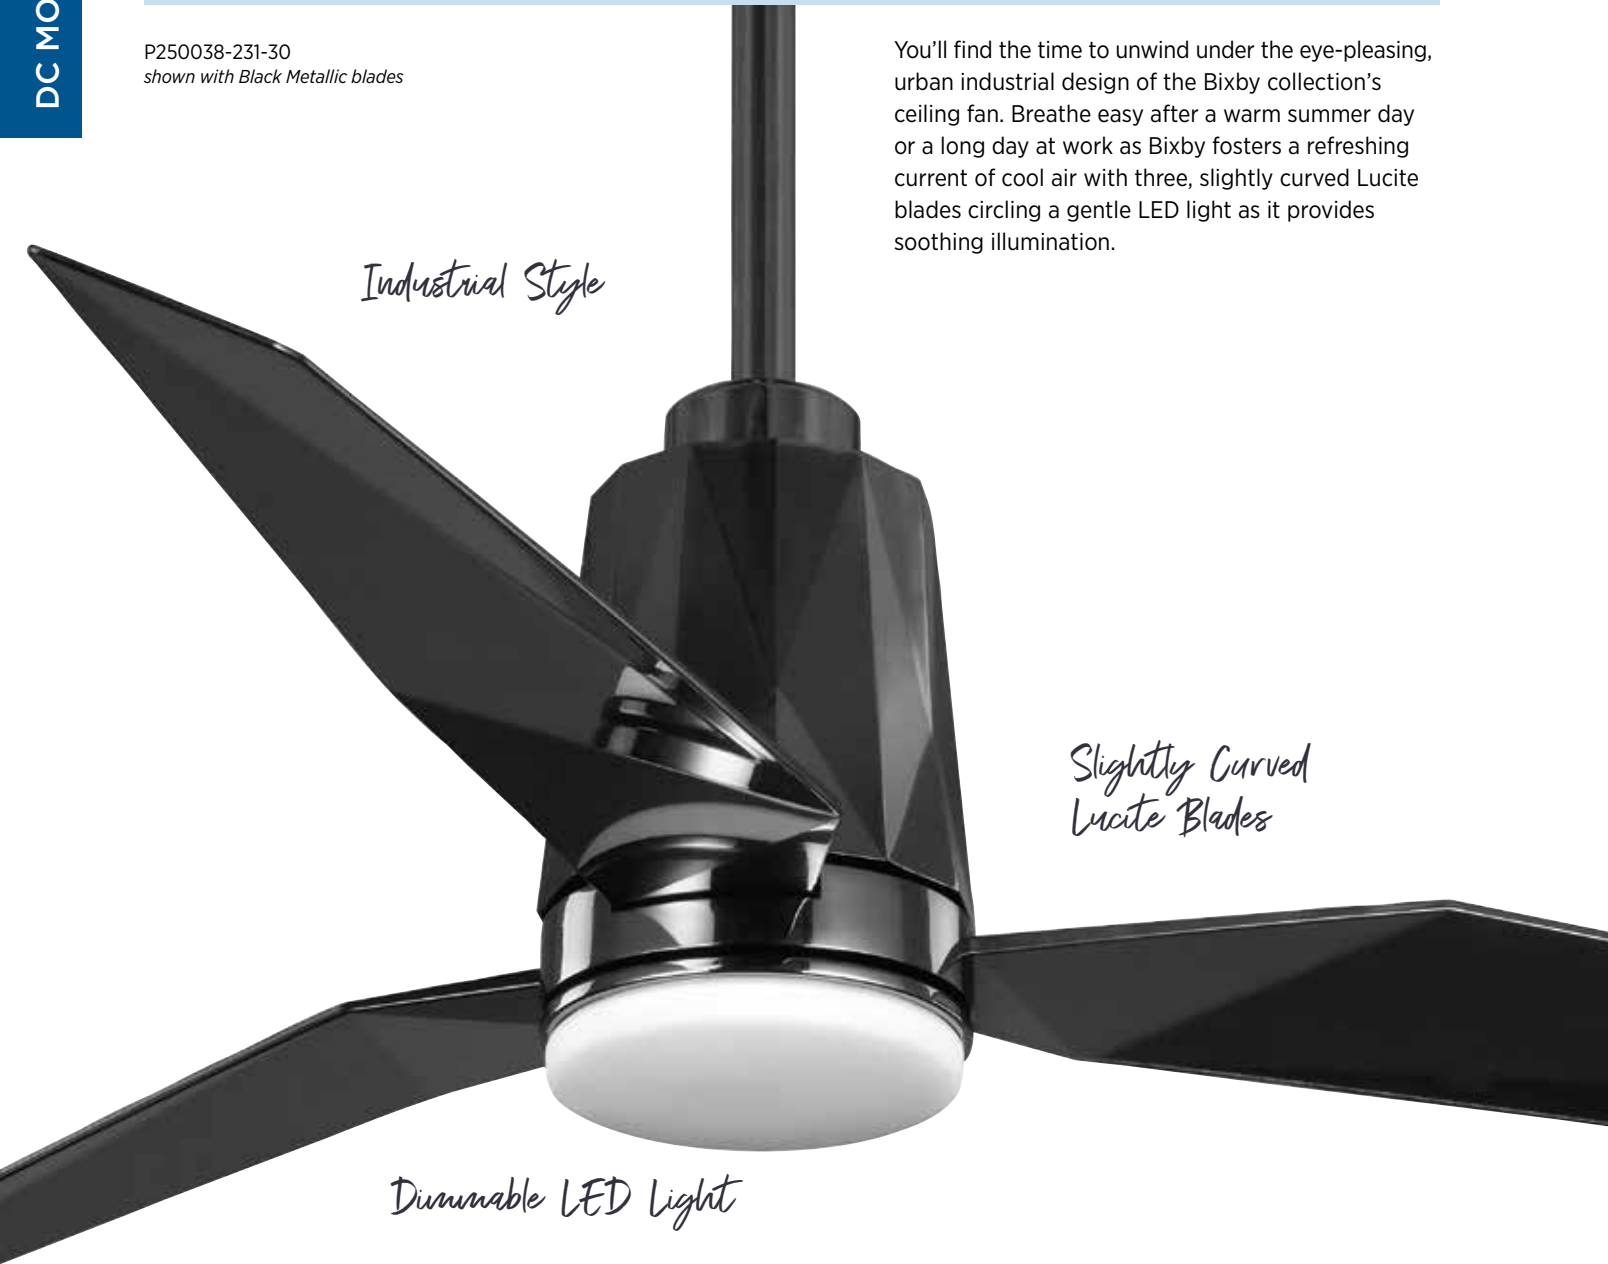

Bixby

FINISHES

- White - 030
- Black Chrome - 231

P250038-231-30
shown with Black Metallic blades

You'll find the time to unwind under the eye-pleasing, urban industrial design of the Bixby collection's ceiling fan. Breathe easy after a warm summer day or a long day at work as Bixby fosters a refreshing current of cool air with three, slightly curved Lucite blades circling a gentle LED light as it provides soothing illumination.

Industrial Style

*Slightly Curved
Lucite Blades*

Dimmable LED Light