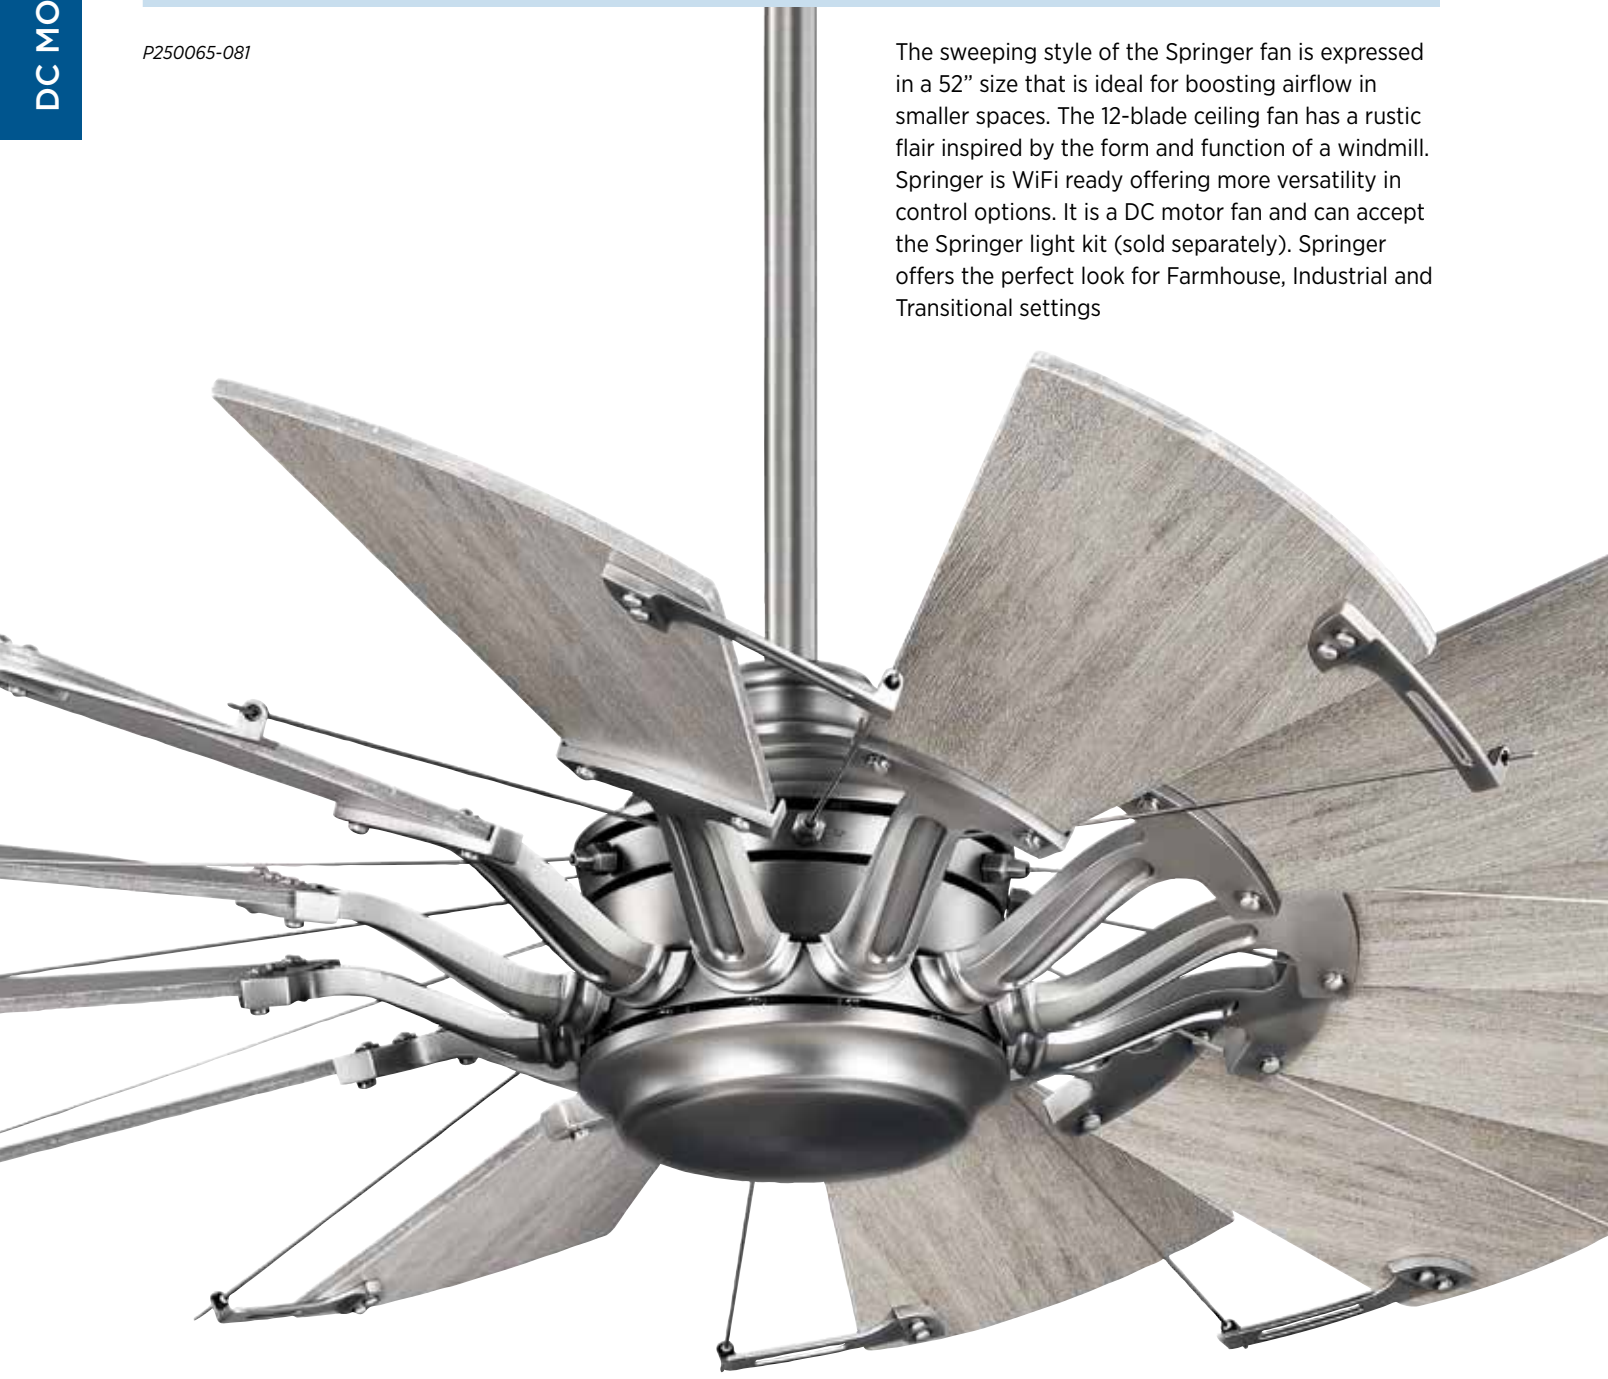

# 52" Springer

P250065-081

**FINISHES**

- Antique Nickel - 081
- Architectural Bronze - 129
- Matte Black - 31M

Wifi compatible

The sweeping style of the Springer fan is expressed in a 52" size that is ideal for boosting airflow in smaller spaces. The 12-blade ceiling fan has a rustic flair inspired by the form and function of a windmill. Springer is WiFi ready offering more versatility in control options. It is a DC motor fan and can accept the Springer light kit (sold separately). Springer offers the perfect look for Farmhouse, Industrial and Transitional settings