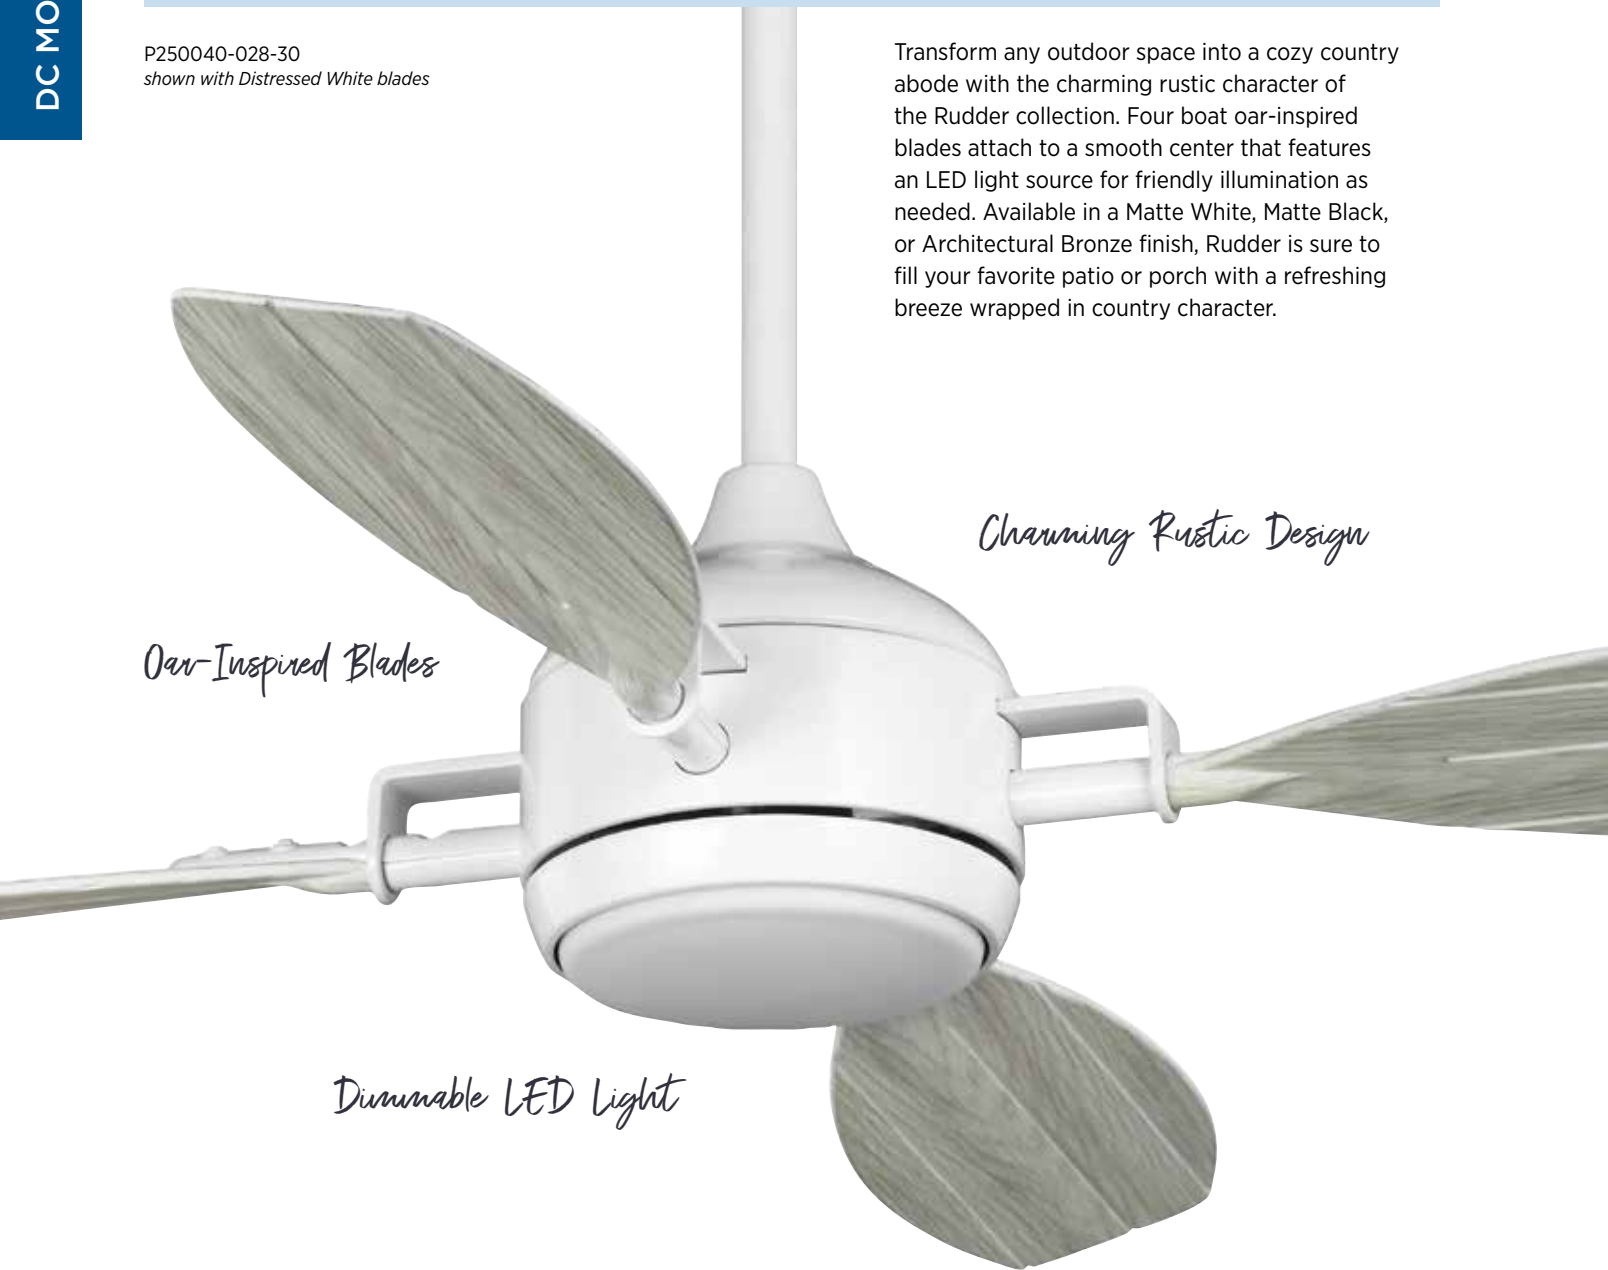

Rudder

FINISHES

- Matte White - 028
- Matte Black - 031
- Architectural Bronze - 129

P250040-028-30
shown with Distressed White blades

Transform any outdoor space into a cozy country abode with the charming rustic character of the Rudder collection. Four boat oar-inspired blades attach to a smooth center that features an LED light source for friendly illumination as needed. Available in a Matte White, Matte Black, or Architectural Bronze finish, Rudder is sure to fill your favorite patio or porch with a refreshing breeze wrapped in country character.