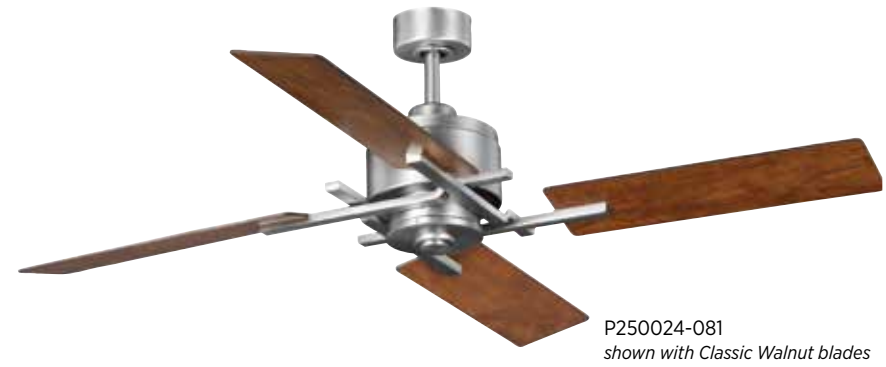

Bedwin

FINISHES

- Antique Nickel - 081
- Galvanized - 141
- Graphite - 143

Recall charming, rustic lattice work with the Bedwin Collection's farmhouse-inspired ceiling fan. With three finishes to pick from and four rough hewn plywood blades circling a handsome dual mount canopy, this ceiling fan is sure to help transform any living space into a cool paradise of relaxation.

P250024-081
shown with Classic Walnut blades