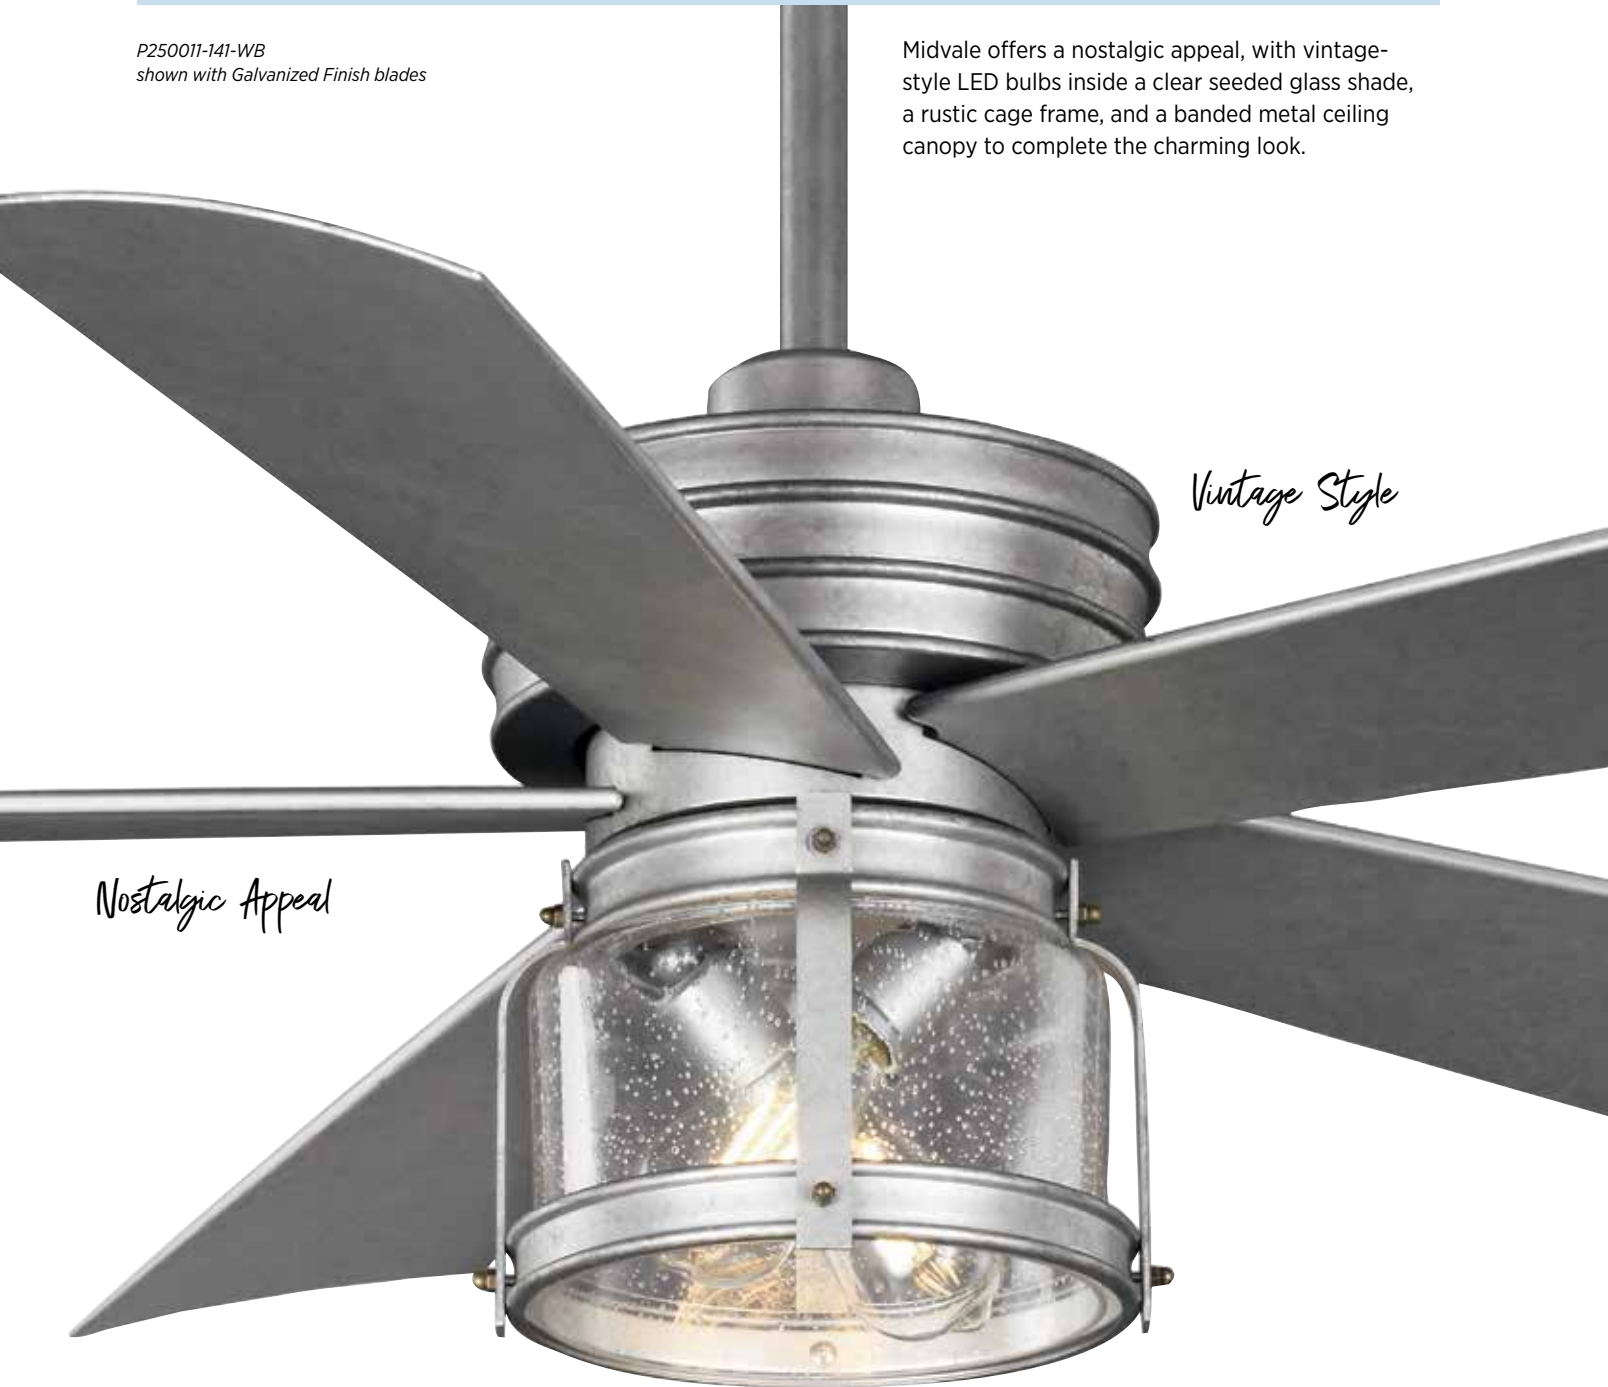

Midvale

FINISHES

- Matte White- 028
- Blistered Iron - 171
- Galvanized - 141

P250011-141-WB
shown with Galvanized Finish blades

Midvale offers a nostalgic appeal, with vintage-style LED bulbs inside a clear seeded glass shade, a rustic cage frame, and a banded metal ceiling canopy to complete the charming look.

Vintage Style

Nostalgic Appeal

Clear Seeded Glass