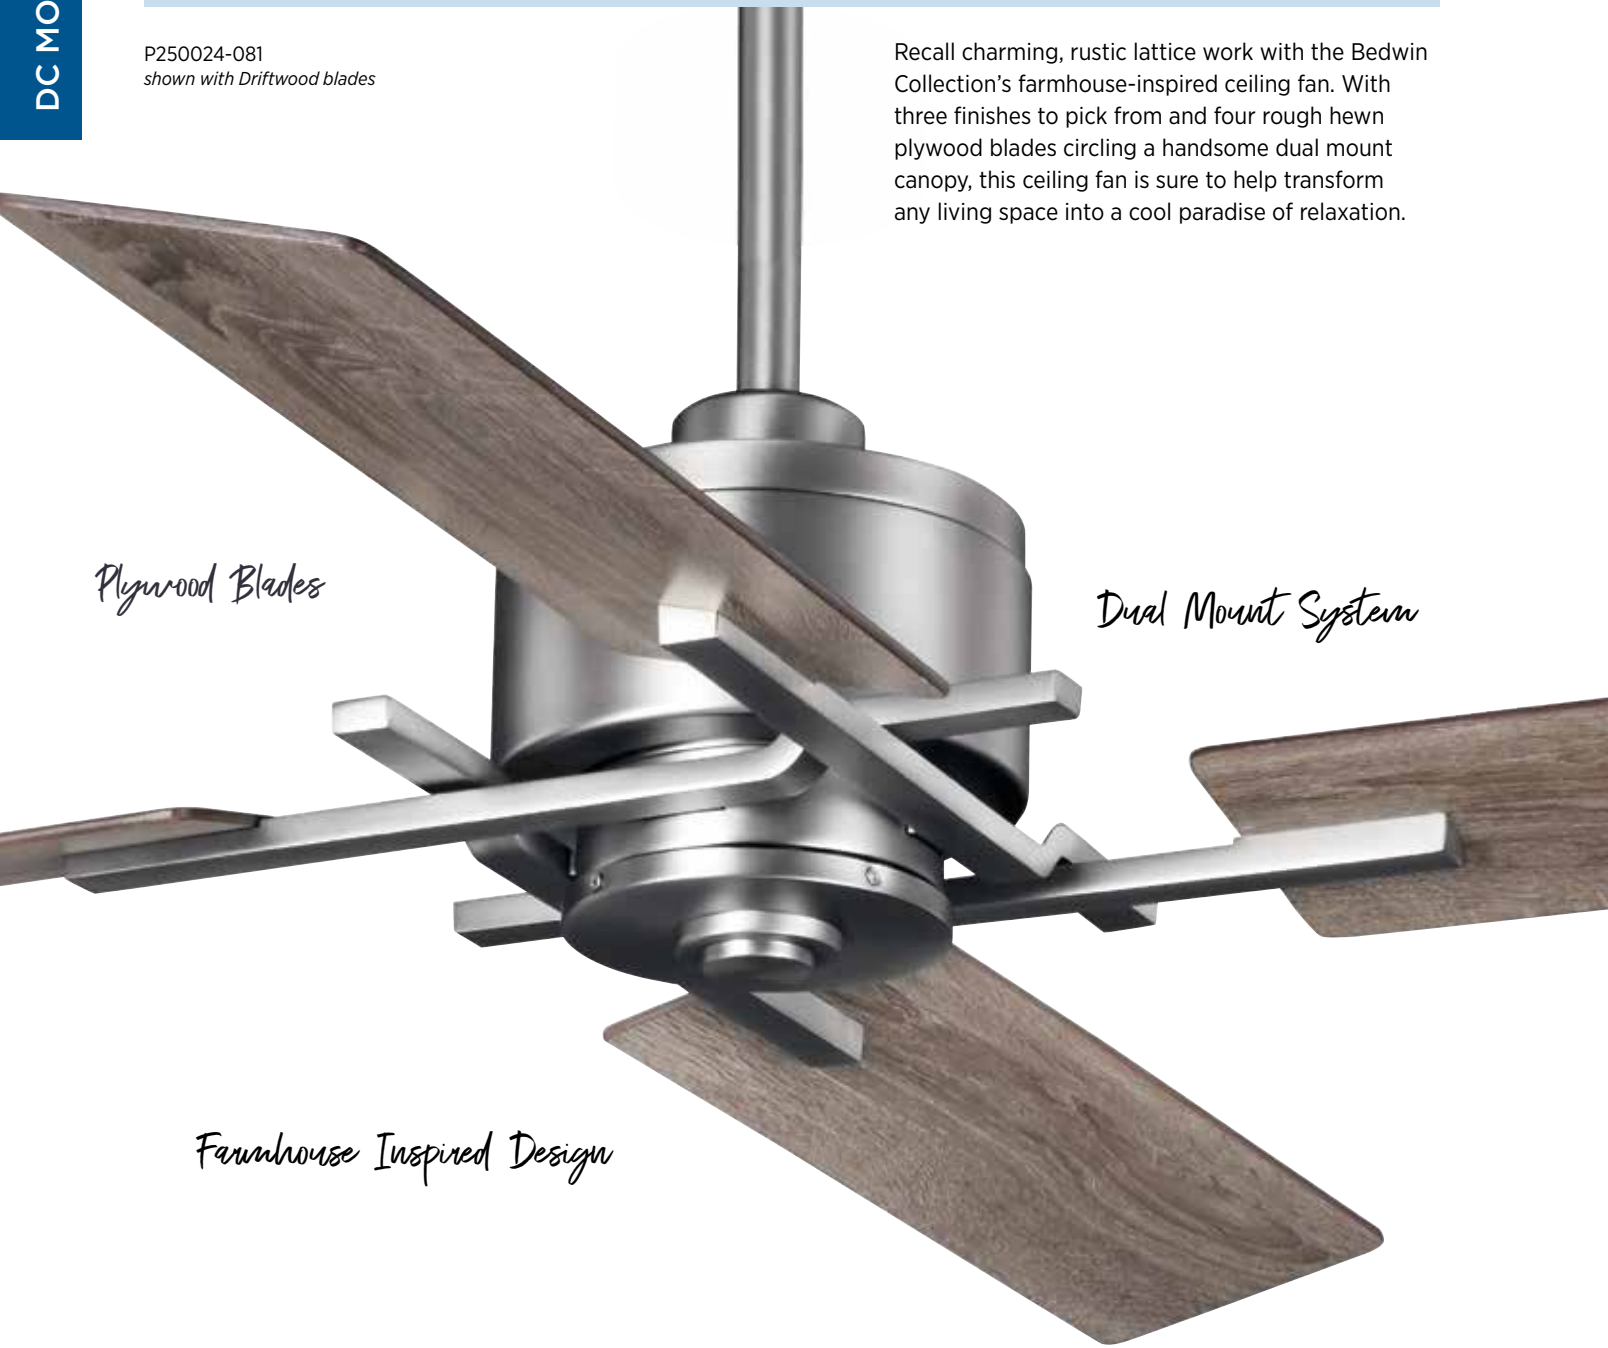

Bedwin

FINISHES

- Antique Nickel - 081
- Galvanized - 141
- Graphite - 143

P250024-081
shown with Driftwood blades

Recall charming, rustic lattice work with the Bedwin Collection's farmhouse-inspired ceiling fan. With three finishes to pick from and four rough hewn plywood blades circling a handsome dual mount canopy, this ceiling fan is sure to help transform any living space into a cool paradise of relaxation.