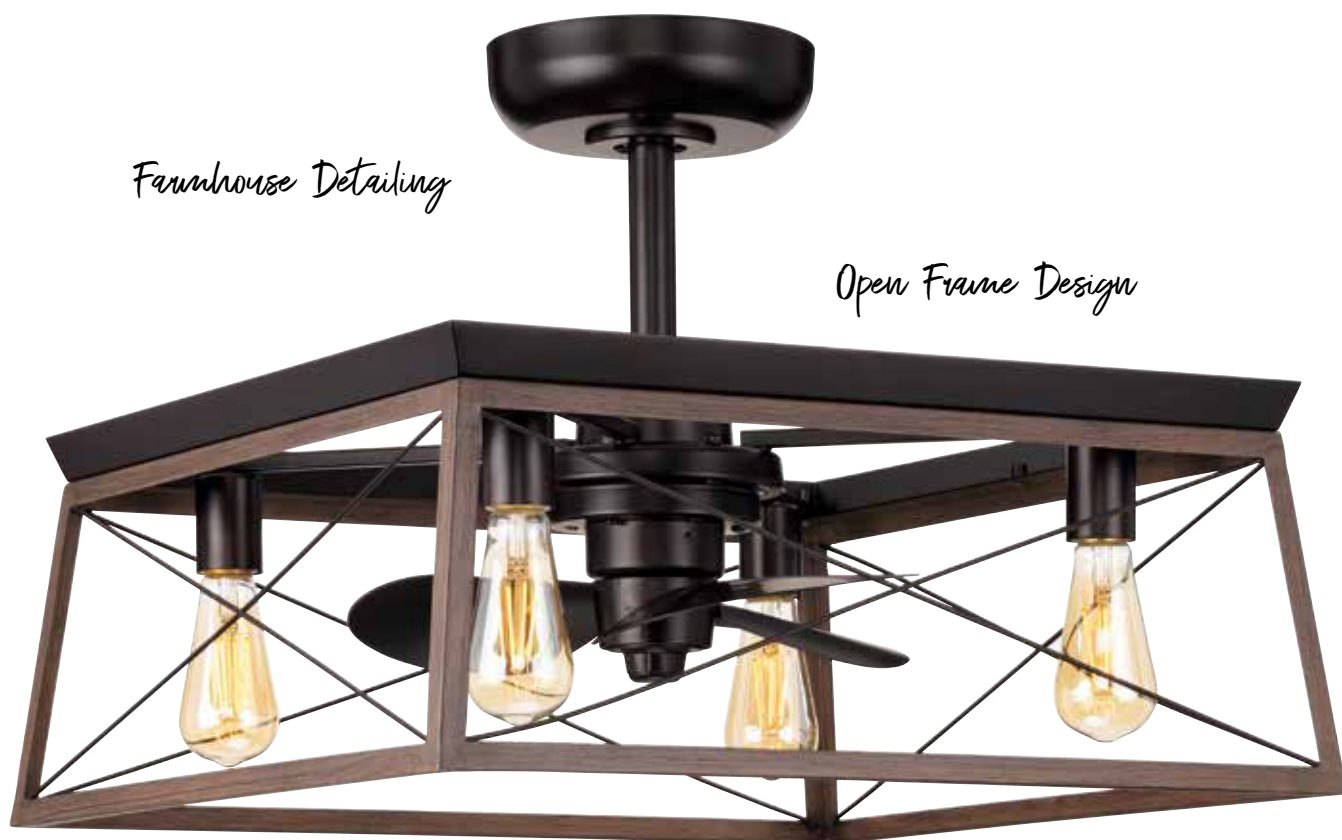

Briarwood

FINISHES

- Antique Bronze - 020
- Galvanized - 141
- Graphite - 143
- Matte Black - 31M

P250067-020-WB
with rich oak faux wood accent finish

The Briarwood ceiling fan brings vintage farmhouse detailing into the present day with a classic cross-brace pattern enclosing vintage-style bulbs and a trio of fan blades within its airy, open-frame design. Faux-painted wood accentuates Briarwood's simple geometric form, adding the perfect touch of country character to a variety of room settings.

Farmhouse Detailing

Open Frame Design

Geometric Form