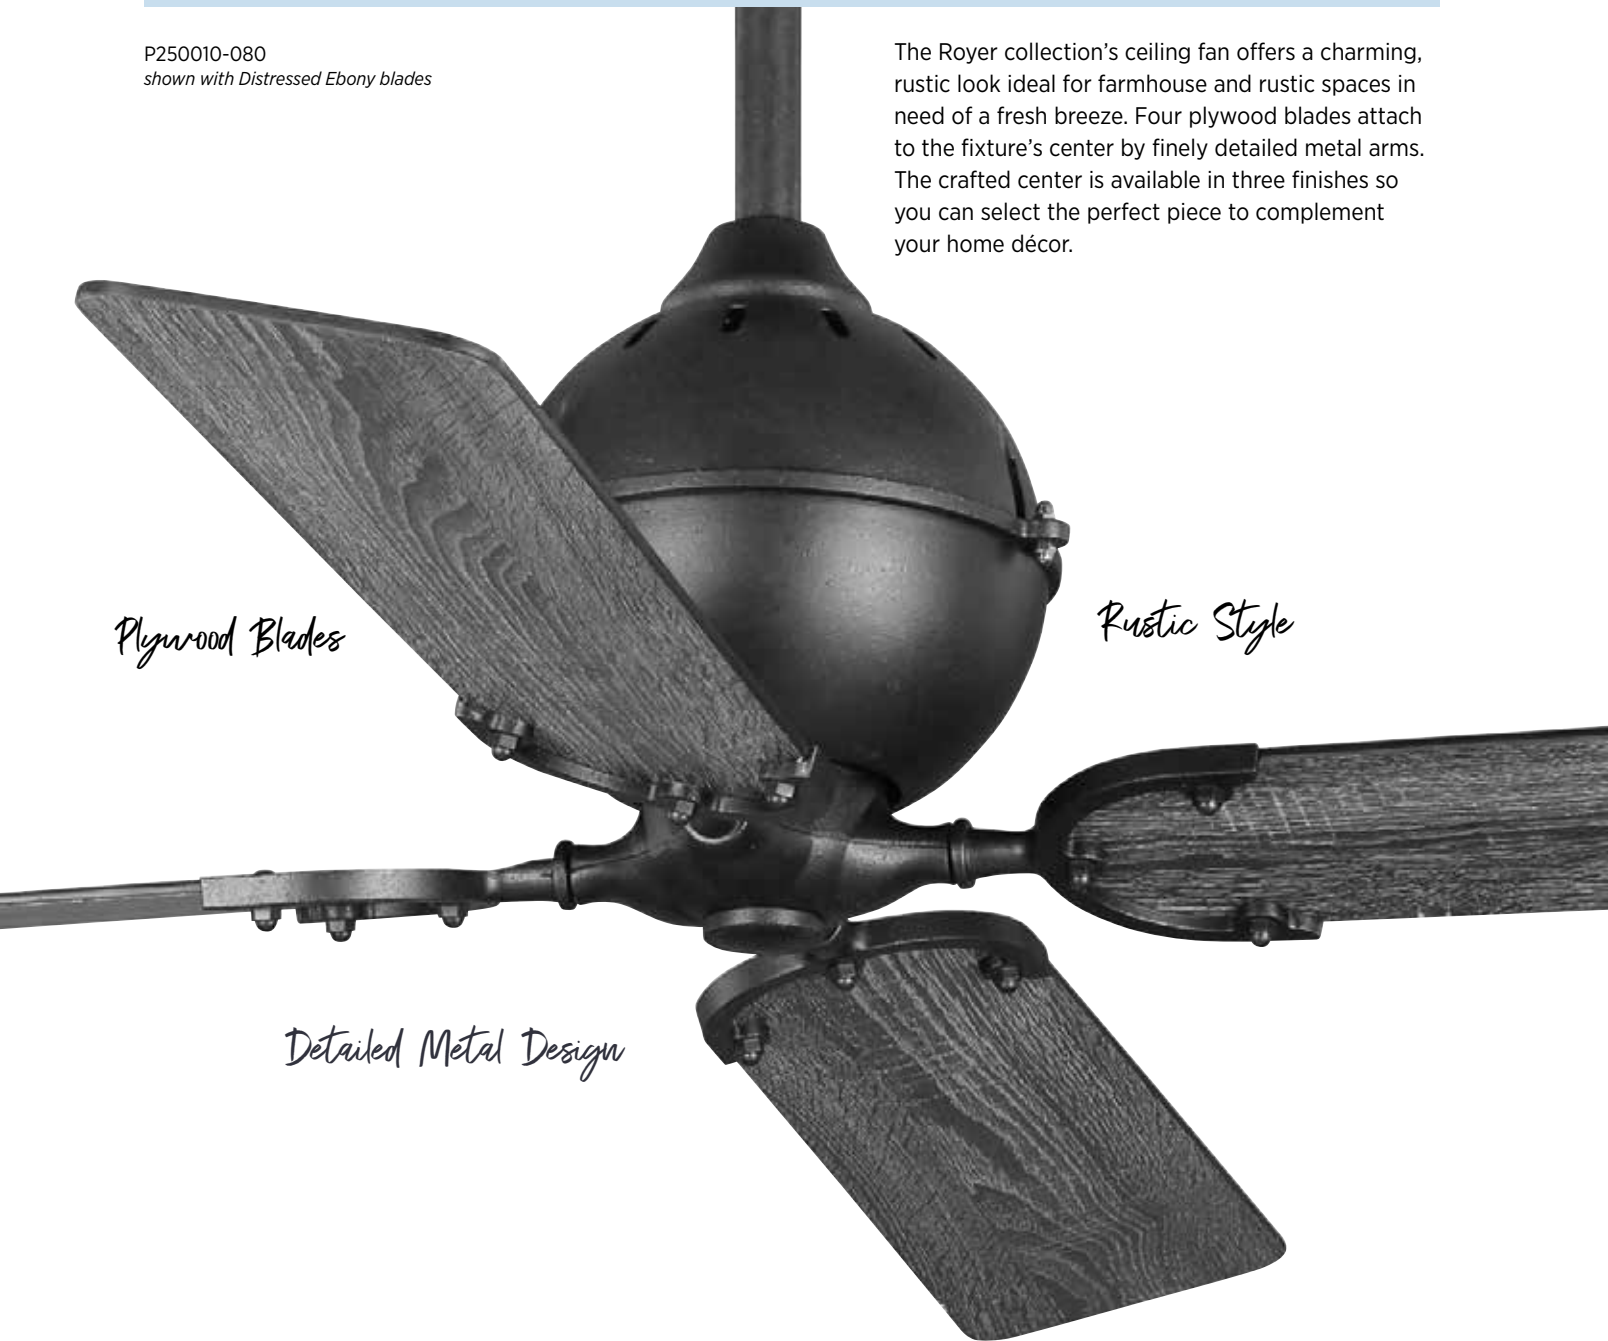

Royer

FINISHES

- Antique Nickel - 081
- Forged Black- 080

P250010-080
shown with Distressed Ebony blades

The Royer collection's ceiling fan offers a charming, rustic look ideal for farmhouse and rustic spaces in need of a fresh breeze. Four plywood blades attach to the fixture's center by finely detailed metal arms. The crafted center is available in three finishes so you can select the perfect piece to complement your home décor.

Royer

P250010-080 Forged Black

P250010-081 Antique Nickel

ENERGY INFORMATION AT HIGH SPEED

Airflow	6,255 cubic feet per minute
Electricity Use	67 watts (excludes lights)
DOE Weighted CFM/W	102 CFM/W

Three-Speed Remote Control Included
Three-speed fan operation

FEATURES

- Limited lifetime warranty
- Dual Mount (flat or sloped ceiling-20°)
- AC Motor
- Reversible plywood blades
- Not compatible with light kit
- Remote control with batteries is included
- Remote control may be replaced with P2630-30 or P2630-95 wall control
- Add the P2667-031 Wi-Fi remote

SIZE

60" dia., 17-7/8" ht.
80" lead wires.