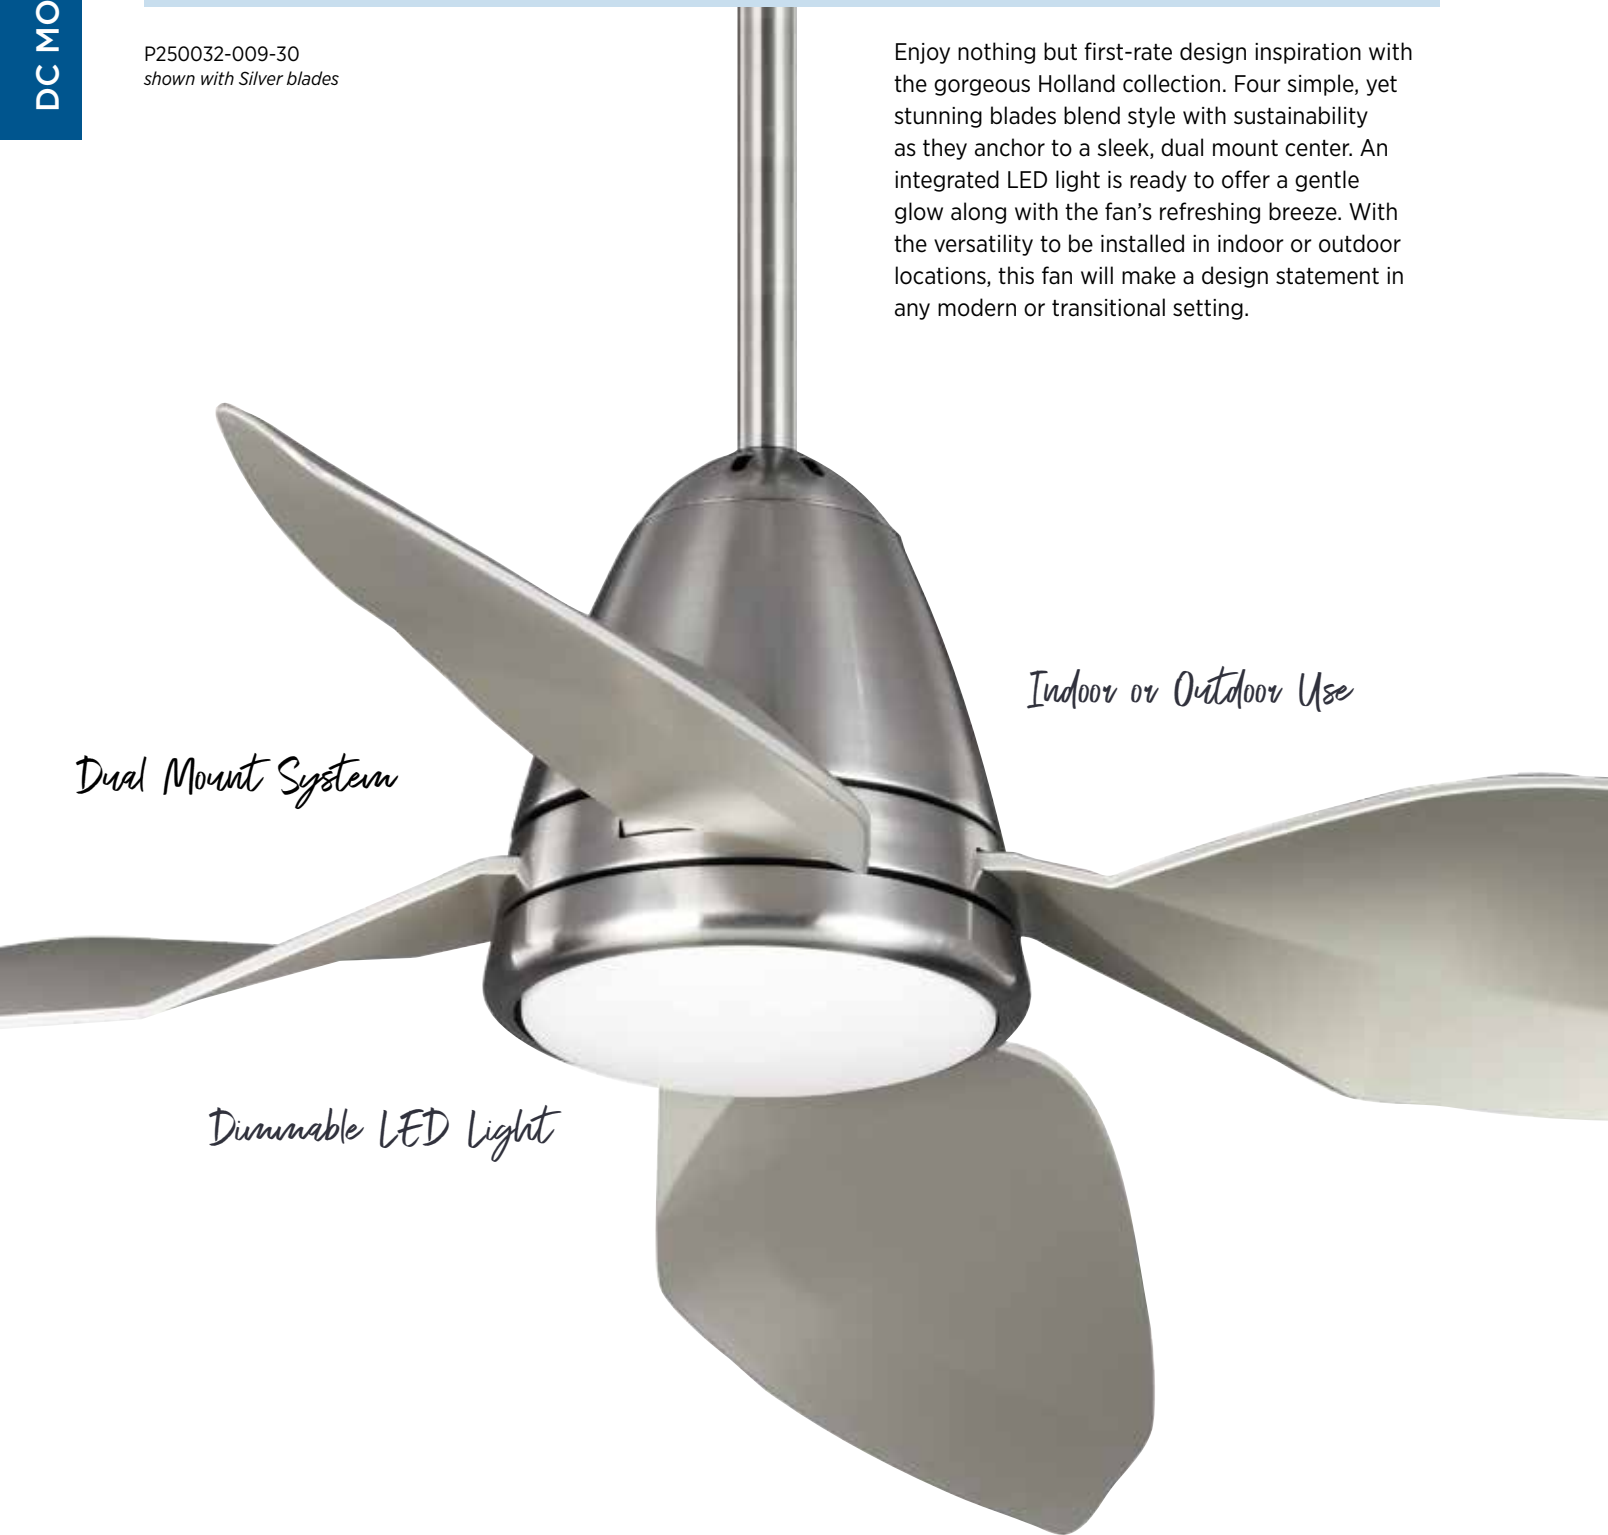

Holland

P250032-009-30
shown with Silver blades

FINISHES

- Brushed Nickel - 009
- Black- 031
- Oil Rubbed Bronze - 108

Enjoy nothing but first-rate design inspiration with the gorgeous Holland collection. Four simple, yet stunning blades blend style with sustainability as they anchor to a sleek, dual mount center. An integrated LED light is ready to offer a gentle glow along with the fan's refreshing breeze. With the versatility to be installed in indoor or outdoor locations, this fan will make a design statement in any modern or transitional setting.

Dual Mount System

Indoor or Outdoor Use

Dimmable LED Light