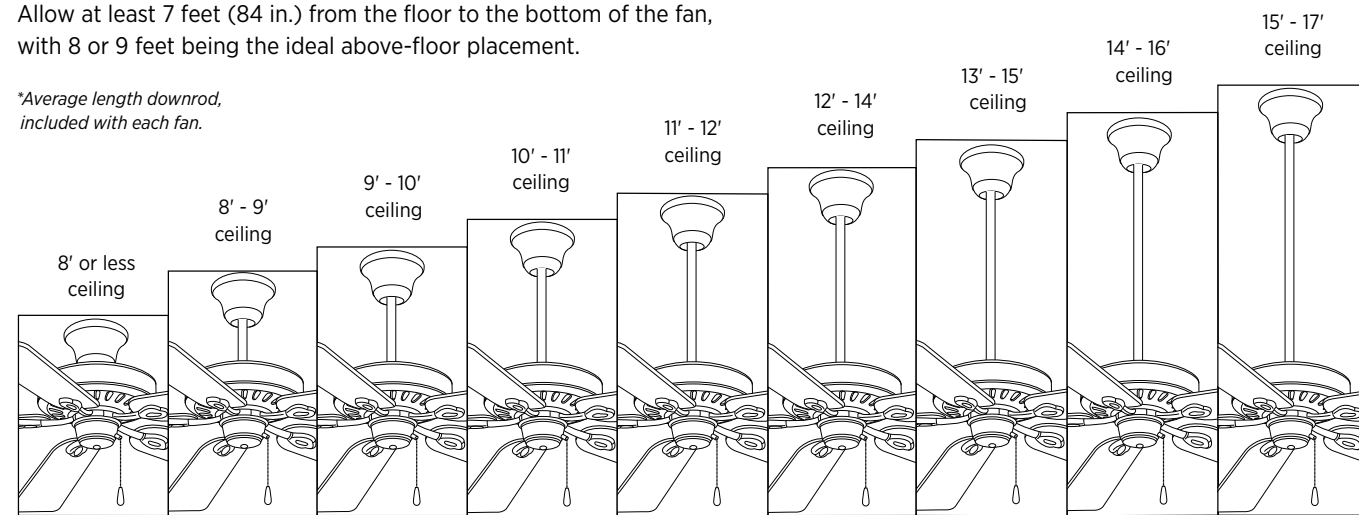

Downrod Selection Guide

Allow at least 7 feet (84 in.) from the floor to the bottom of the fan, with 8 or 9 feet being the ideal above-floor placement.

*Average length downrod, included with each fan.

Symbol Legend

Products referencing this logo meet the energy efficiency requirements for light fixtures set forth in ENERGY STAR® product specifications. Please refer to www.energystar.gov for specific product qualifications and list of certified products.

Table 150.0A defines products that do not have to meet JA8 and can be used to comply with 2016 Title 24. The most common types include:

- Pin-based linear or compact fluorescent light sources using electronic ballasts
- GU-24 sockets containing light sources other than LEDs
- Inseparable SSL luminaires that are installed outdoors

Please note indoor only (dry location) fans should only be used indoors. Even if an outdoor area or screened-in porch is covered, the motor and the blades can be affected when exposed to humidity. You can, however, “bring the outdoors inside” – as using outdoor ceiling fans are perfectly acceptable to use in interior spaces.

Products comply with the California Appliance Efficiency Regulations. Certified products are listed on the appliance efficiency database found at www.appliances.energy.ca.gov.

If you are selecting a ceiling fan for a space that is outdoors and under a roof, i.e. any covered porches; you should select either a damp rated or wet listed fan. Damp location fans may also be used indoors.

Products with this icon are Dark-Sky Friendly: they are certified by the International Dark-Sky Association to minimize glare while reducing light trespass and skyglow (they don't pollute the night sky.)

If the fan comes directly into contact with water, you'll need to ensure that the ceiling fan has a “wet” listing. Ceiling fans designed for damp or wet locations feature elements, such as moisture-resistant motors and all weather blades. Wet location fans may also be used indoors.

The products with this logo have passed the cUL requirements and are available for sale in Canada. These products include the additional safety features needed to comply with the regulations in Canada. Items with the icon are listed with NRCAN.

This marking indicates fixtures that have an integrated LED or replaceable LED module that has been tested and listed in the California Appliance Database. Check for certified lamps, fixtures or LED light engines by searching the MAEDBS database. Go to cactappliance.energy.ca.gov

Products with this icon are compatible with our P2667-31 wi-fi control. Easily control your fan with your smart phone, tablet, voice controls or a hand-held remote. Use the Smart by Bond technology to control: on/off function of the fan and light kit, full range dimming, 3 fan speeds, breeze mode and 3 timer settings.

Complies with “American with Disabilities Act”

Wifi included

Warranty

For more details regarding product warranty coverage, please consult a qualified Progress Lighting distributor or visit:

www.progresslighting.com/warranty

Where to buy

To purchase Progress Lighting products from one of our authorized dealers visit: