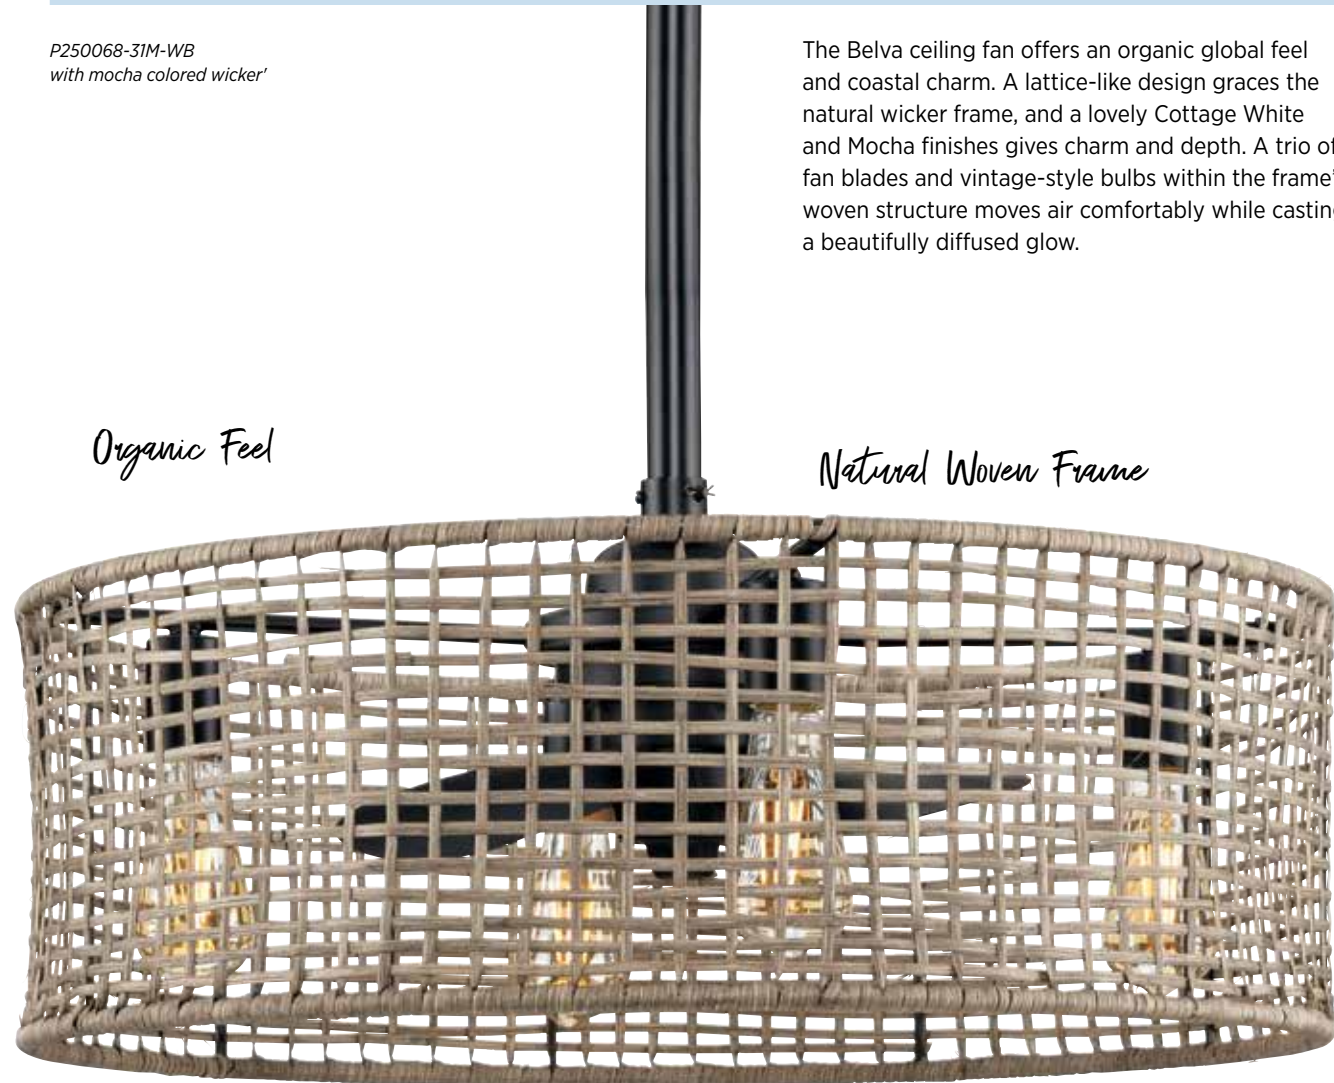

Belva

P250068-31M-WB
with mocha colored wicker'

FINISHES

- Matte Black - 31M
- Cottage White - 151

The Belva ceiling fan offers an organic global feel and coastal charm. A lattice-like design graces the natural wicker frame, and a lovely Cottage White and Mocha finishes gives charm and depth. A trio of fan blades and vintage-style bulbs within the frame's woven structure moves air comfortably while casting a beautifully diffused glow.

Organic Feel

Natural Woven Frame

Coastal Charm

P250068-31M-WB
with mocha colored wicker'

Belva

P250068-31M-WB Matte Black

Matte Black

P250068-151-WB Cottage White

Cottage White