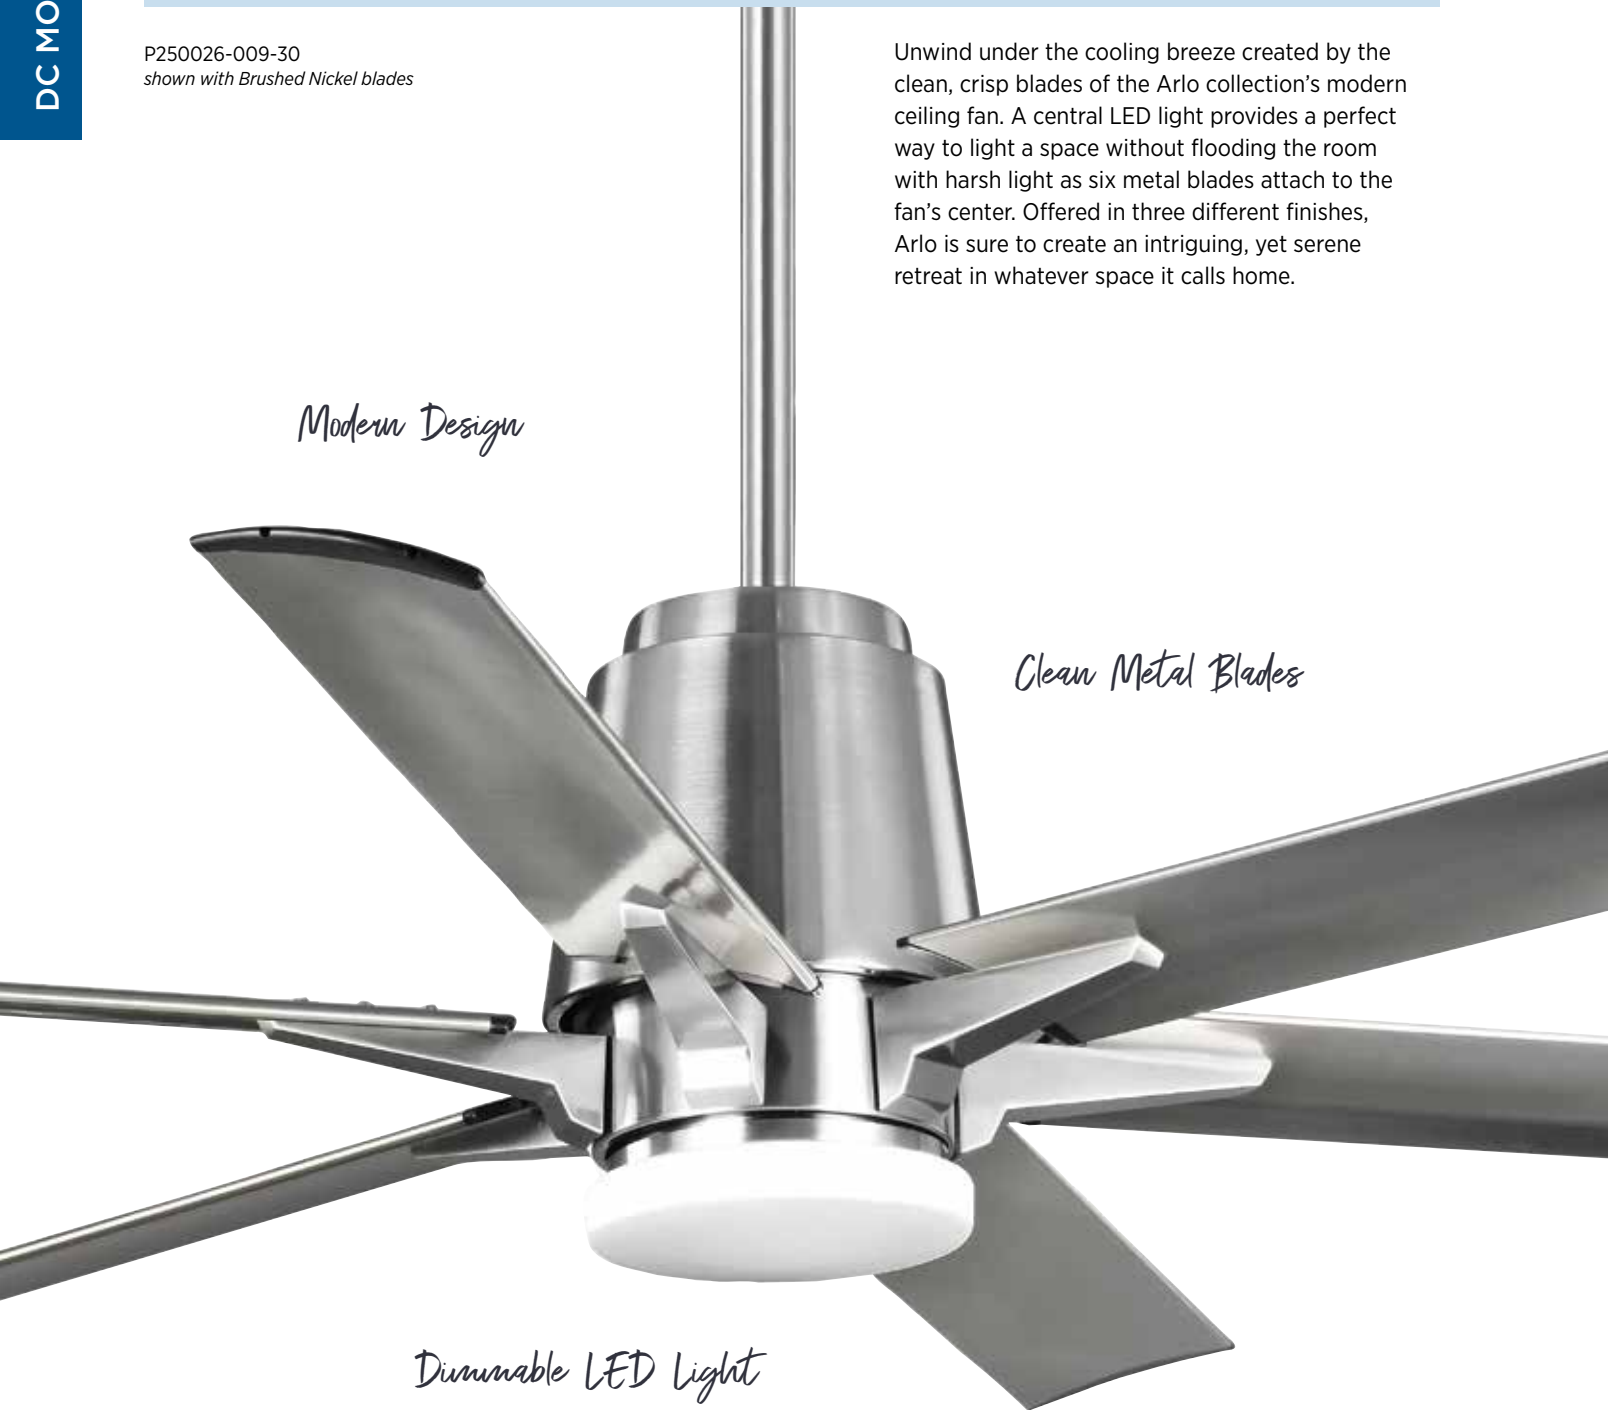

Arlo

P250026-009-30
shown with Brushed Nickel blades

FINISHES

- Brushed Nickel - 009
- Black - 031
- Architectural Bronze - 129

Unwind under the cooling breeze created by the clean, crisp blades of the Arlo collection's modern ceiling fan. A central LED light provides a perfect way to light a space without flooding the room with harsh light as six metal blades attach to the fan's center. Offered in three different finishes, Arlo is sure to create an intriguing, yet serene retreat in whatever space it calls home.

Modern Design

Clean Metal Blades

Dimmable LED Light

P250026-009-30
shown with Brushed Nickel blades