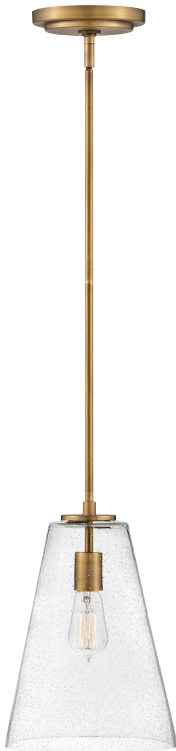

3744 BK
 13½" DIA., 14¼" H
 47" MAX. H*

3744 HB
 13½" DIA., 14¼" H
 47" MAX. H*

3744 BK-WH
 13½" DIA., 14¼" H
 47" MAX. H*

3744 DZ
 13½" DIA., 14¼" H
 47" MAX. H*

3744 PL
 13½" DIA., 14¼" H
 47" MAX. H*

3744 HB-WH
 13½" DIA., 14¼" H
 47" MAX. H*

ITEM	MAXIMUM WATTAGE	CANOPY	WIRE	STEMS INCLUDED
3744 BK, BK-WH, DZ, HB, HB-WH, PL	1-100w Med.	5" Dia.	10'	1-6", 2-12"

*Maximum achievable height with stems included. Additional 12" stems available, 6037 BK, HB and 6036 DZ, PL. Clear glass items are ideal for vintage filament bulbs (not included).

VANCE™

FINISH Heritage
Brass, Polished Nickel,
Satin Black
GLASS Clear Seedy

The Vance pendant achieves both timeless and on-trend illumination. The A-line silhouette is classic, while its shade is clearly modern, all presented in multiple finish options.

41044 HB
10" DIA., 14¾" H
48" MAX. H*

41044 PN
10" DIA., 14¾" H
48" MAX. H*

41044 SK
10" DIA., 14¾" H
48" MAX. H*

ITEM	MAXIMUM WATTAGE	CANOPY	WIRE	STEMS INCLUDED
41044 HB, PN, SK	1-100 Med.	6½" Dia.	10'	1-6", 2-12"