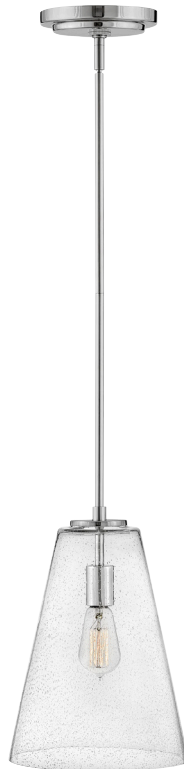

41044 PN
10" DIA., 14¾" H
48" MAX. H*