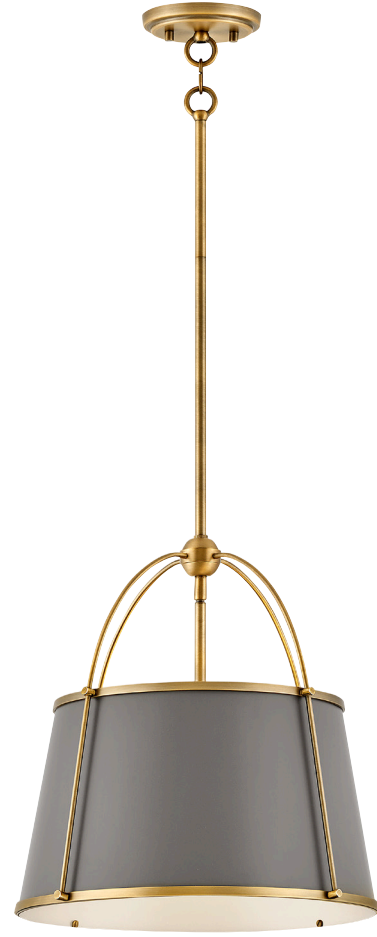

4895 LDB
24½" DIA., 24¼" H
60½" MAX. H*

4893 PN
15" DIA., 9¼" H

4893 WS
15" DIA., 9¼" H

4893 LDB
15" DIA., 9¼" H

4894 LDB
16¼" DIA., 16¼" H
51½" MAX. H*

ITEM	MAXIMUM WATTAGE	CANOPY	WIRE	STEMS INCLUDED
4893 LDB, PN, WS	2-100w Med.	5¼" Dia.		
4894 LDB	1-100w Med.	5¼" Dia.	10'	1-6", 2-12"
4895 LDB	4-60w Cand.	5¼" Dia.	10'	1-6", 2-12"

*Maximum achievable height with stems included. Additional 12" stems available, 6033 LDB.

HARPER™

FINISH Black
GLASS Clear Seedy,
Etched Opal

Harper's sleek, retro design elevates the traditional flush mount with a unique clear seedy glass or etched opal bound by a prominent metal ring and decorative knobs available in five finishes.