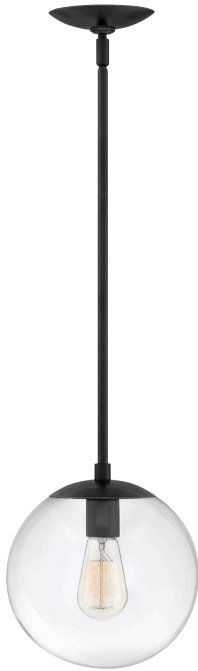

Add a mid-century modern design pop to a multitude of spaces with Warby. Tailor Warby to your personal style by modifying the length of the stems; or choose to install sconces with the globe either up or down. Vintage style bulbs are recommended.

FINISH Black, Heritage Brass
GLASS Clear, Etched Opal

WARBY™

3747 BK
9½" DIA., 10¾" H
44" MAX. H*