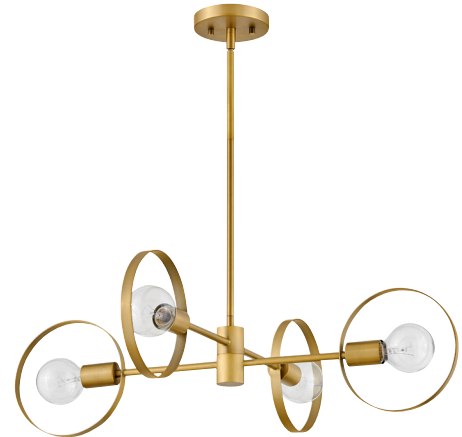

DESI™

FINISH Black,
Lacquered Brass

Swing time. Desi's bold articulating arms and stylish rings easily adjust to your preferred stance, while retaining its thrilling silhouette as a jaw-dropping chandelier. Desi's jaunty, mid-century modern style strikes a self-confident pose when integrated into any interior space.

DESIGN NOTE
Desi fixtures feature
articulating arms

37296 BK
42" DIA., 10" H
39½" MAX. H*

37294 BK
30" DIA., 8¾" H
38½" MAX. H*

37294 LCB
30" DIA., 8¾" H
38½" MAX. H*

37296 LCB
42" DIA., 10" H
39½" MAX. H*

ITEM	MAXIMUM WATTAGE	CANOPY	WIRE	STEMS INCLUDED
37294 BK, LCB	4-100w Med.	5" Dia.	10'	1-6", 2-12"
37296 BK, LCB	6-100w Med.	5" Dia.	10'	1-6", 2-12"

*Maximum achievable height with stems included. Additional 12" stems available, 6037 BK, HB. Ideal for vintage filament bulbs (not included)