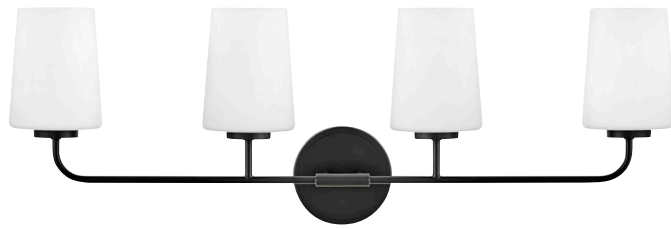

853454 BK
33" W, 11" H

ITEM	MAXIMUM WATTAGE	EXT.	TOP TO OUTLET	BACK PLATE
853450 BK	1-100w Med.	6½"	8½"	5" Dia.
853452 BK	2-100w Med.	6¼"	8½"	5" Dia.
853453 BK	3-100w Med.	6¼"	8½"	5" Dia.
853454 BK	4-100w Med.	6¼"	8½"	5" Dia.