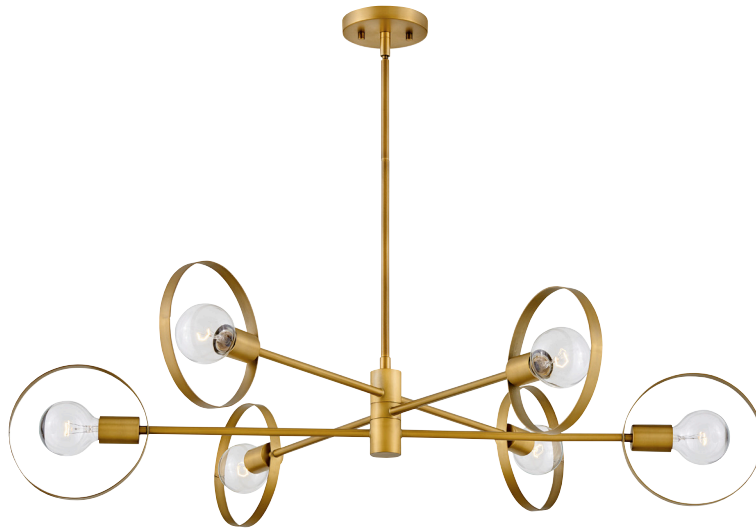

DESI™

FINISH Black,
Lacquered Brass

Swing time. Desi's bold articulating arms and stylish rings easily adjust to your preferred stance, while retaining its thrilling silhouette as a jaw-dropping chandelier. Desi's jaunty, mid-century modern style strikes a self-confident pose when integrated into any interior space.

DESIGN NOTE
Desi fixtures feature
articulating arms

37296 BK
42" DIA., 10" H
39½" MAX. H*

37294 BK
30" DIA., 8¾" H
38½" MAX. H*

37294 LCB
30" DIA., 8¾" H
38½" MAX. H*

37296 LCB
42" DIA., 10" H
39½" MAX. H*

ITEM	MAXIMUM WATTAGE	CANOPY	WIRE	STEMS INCLUDED
37294 BK, LCB	4-100w Med.	5" Dia.	10'	1-6", 2-12"
37296 BK, LCB	6-100w Med.	5" Dia.	10'	1-6", 2-12"

*Maximum achievable height with stems included. Additional 12" stems available, 6037 BK, HB. Ideal for vintage filament bulbs (not included)