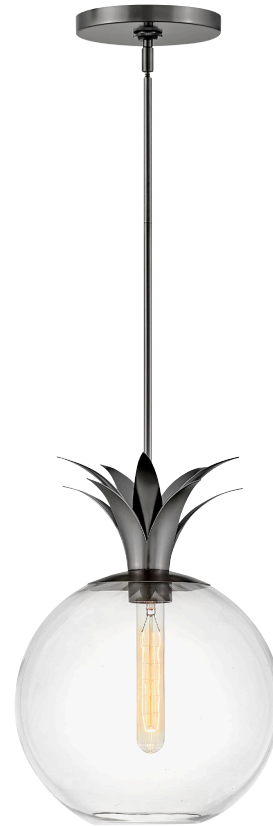

41927 BX
10¾" DIA., 15" H
45½" MAX. H*

ITEM	MAXIMUM WATTAGE	CANOPY	WIRE	STEMS INCLUDED
41925 BX	4-60w Cand.	6" Dia.	10'	1-6", 2-12"
41927 BX	1-100w Med.	6" Dia.	10'	1-6", 2-12"

*Maximum achievable height with stems included. Additional 12" stems available. For 41925 BX, use 6038 BX. For 41927 BX, use 6018 BX. 41927 is ideal for vintage filament bulbs (not included)