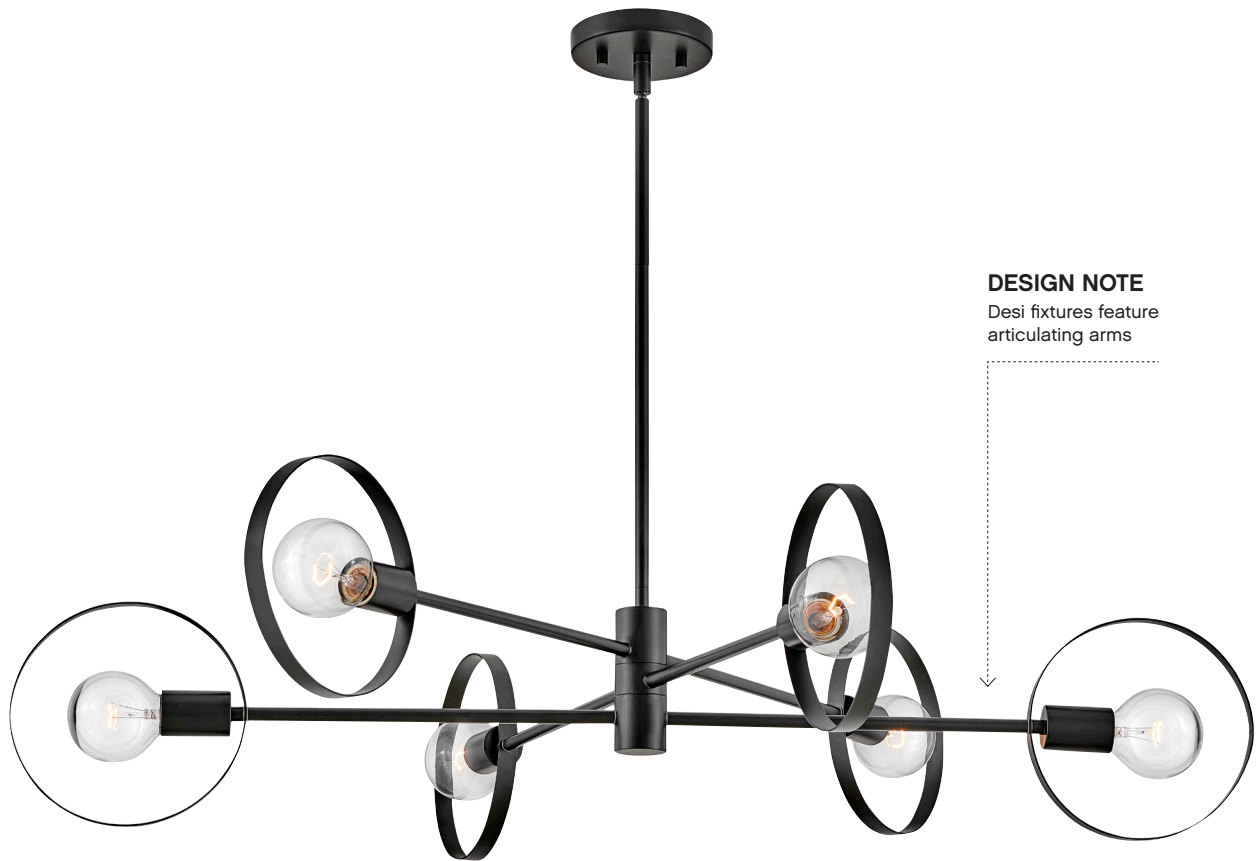

DESI™

FINISH Black,
Lacquered Brass

Swing time. Desi's bold articulating arms and stylish rings easily adjust to your preferred stance, while retaining its thrilling silhouette as a jaw-dropping chandelier. Desi's jaunty, mid-century modern style strikes a self-confident pose when integrated into any interior space.