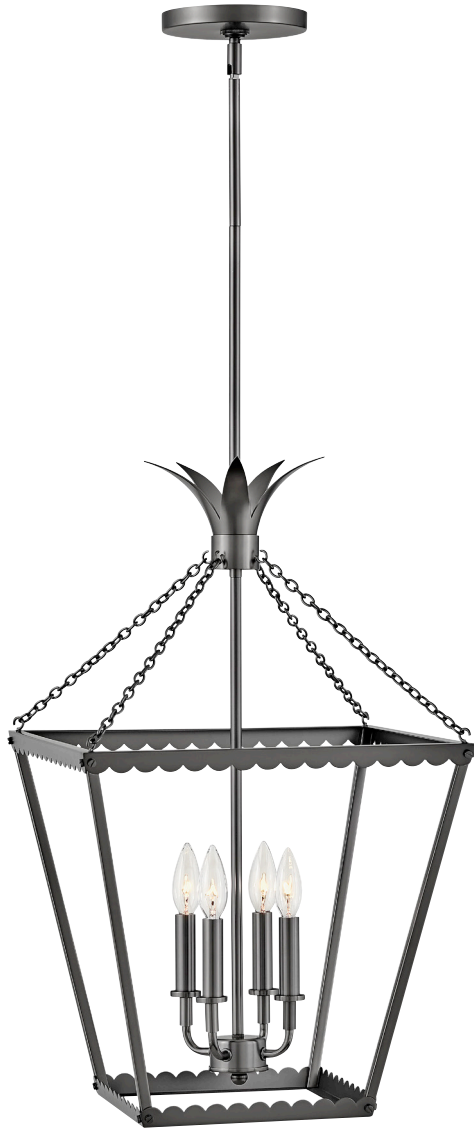

PALMA™

FINISH Black Oxide
GLASS Clear

Palma charmingly blends European elegance with timeless touches of the classic pineapple motif. Sophisticated and modern, Palma is infused with a dash of old-world glamour. This enduring design creates a balanced sensation of both refinement and ease as part of overall appeal.

ADDITIONAL FINISHES
Heritage Brass (HB)

41925 BX
16" SQ., 27" H
57" MAX. H*