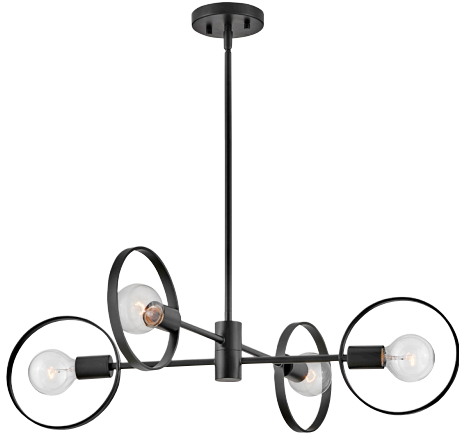

DESI™

FINISH Black,
Lacquered Brass

Swing time. Desi's bold articulating arms and stylish rings easily adjust to your preferred stance, while retaining its thrilling silhouette as a jaw-dropping chandelier. Desi's jaunty, mid-century modern style strikes a self-confident pose when integrated into any interior space.

DESIGN NOTE
Desi fixtures feature
articulating arms

37296 BK
42" DIA., 10" H
39½" MAX. H*

37294 BK
30" DIA., 8¾" H
38½" MAX. H*

37294 LCB
30" DIA., 8¾" H
38½" MAX. H*

37296 LCB
42" DIA., 10" H
39½" MAX. H*

ITEM	MAXIMUM WATTAGE	CANOPY	WIRE	STEMS INCLUDED
37294 BK, LCB	4-100w Med.	5" Dia.	10'	1-6", 2-12"
37296 BK, LCB	6-100w Med.	5" Dia.	10'	1-6", 2-12"

*Maximum achievable height with stems included. Additional 12" stems available, 6037 BK, HB. Ideal for vintage filament bulbs (not included)