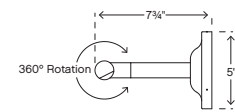

DESIGN NOTE

Terrace sign lights are engineered with cutting-edge SunLike Series natural spectrum LEDs, which produce light that closely matches that of natural sunlight. This innovative technology ensures that any artwork or signage that is being illuminated will appear just as vibrant at night as during the day.

LED ITEM	LED ENGINE (INCLUDED)	MAX WATTAGE	LUMENS	COLOR TEMP.	HALOGEN EQUIV.	LIFESPAN	FINISH	CONSTRUCTION	BACK PLATE	GLASS	EXT. RODS INCLUDED
15062 BZ	EAL6.5LEDBZ	6.5w	1200	3000K	2 x 60w	60,000 hrs	Bronze	Aluminum	5¼" Dia. x 1½" H	Clear	1-6", 1-12"
15062 MW	EAL6.5LEDMW	6.5w	1200	3000K	2 x 60w	60,000 hrs	Matte White	Aluminum	5¼" Dia. x 1½" H	Clear	1-6", 1-12"
15063 BZ	EAL12.5LEDBZ	12.5w	2400	3000K	2 x 100w	60,000 hrs	Bronze	Aluminum	5¼" Dia. x 1½" H	Clear	1-6", 1-12"
15063 MW	EAL12.5LEDMW	12.5w	2400	3000K	2 x 100w	60,000 hrs	Matte White	Aluminum	5¼" Dia. x 1½" H	Clear	1-6", 1-12"

A wiring kit is supplied. For complete product details and LED specifications, visit Hinkley.com.