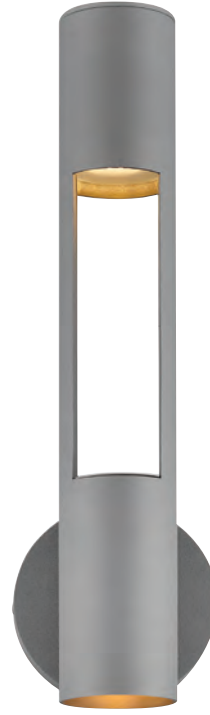

10194 TG-LL
4¾" W, 18¼" H

LED ITEM	LED LIGHT SOURCE	EXT.	TOP TO OUTLET	BACK PLATE
10194 BK-LL	2-6.5w GU10 LED*	4¼"	15¼"	4¾" Dia.
10194 TG-LL	2-6.5w GU10 LED*	4¼"	15¼"	4¾" Dia.

*LED bulbs (included) is JA8 2016 certified. For complete product details and LED specifications, refer to hinkley.com.