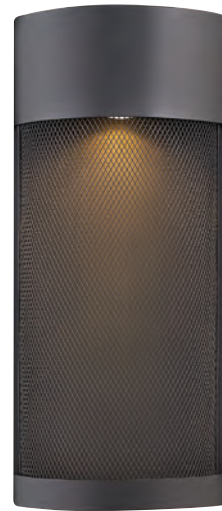

ADDITIONAL FINISHES
Buckeye Bronze (KZ)

2305 BK
2305 BK-LED
7¼" W, 21¾" H

2302 BK
2302 BK-LED
 5¼" DIA., 15¾" H
 48" MAX. H*

2300 BK
2300 BK-LED
 5¼" W, 15½" H

2306 BK
2306 BK-LL
 4½" W, 14½" H

2304 BK
2304 BK-LED
 5¼" W, 18½" H