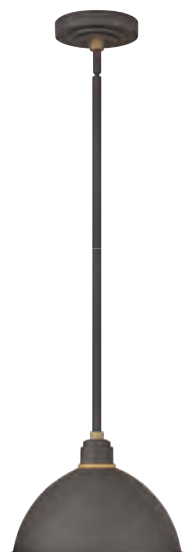

FOUNDRY
Page 281
Museum Bronze