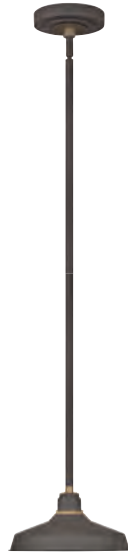

FOUNDRY
Page 281
Museum Bronze