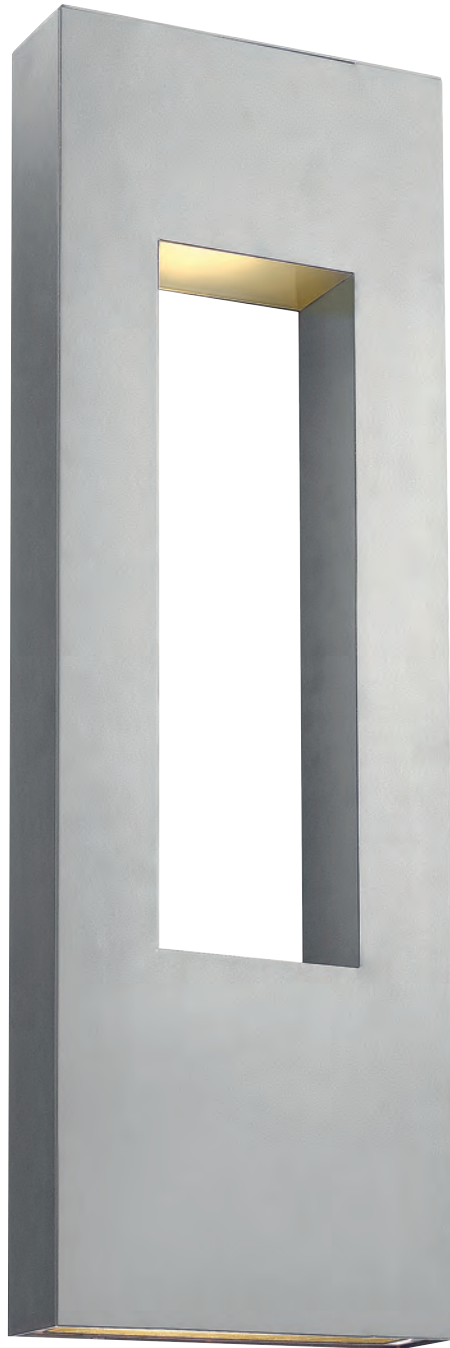

ATLANTIS™

FINISH Titanium
GLASS Etched Lens

Atlantis features a minimalist design for the ultimate in urban sophistication. Constructed of solid aluminum and Dark Sky compliant, Atlantis provides a chic solution to eco-conscious homeowners. Atlantis is now equipped with a universal driver in both the integrated LED and LED lamp base making this suitable for 120V and 277V applications.

ADDITIONAL FINISHES

Bronze (BZ), Satin Black (SK)

1639 TT-LED
1639 TT-LL
12" W, 36" H