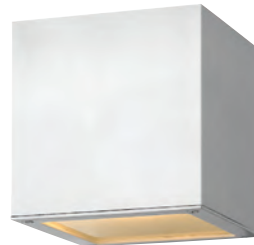

POCKET UP/DOWN LIGHT
1769 SW
6" W, 6" H