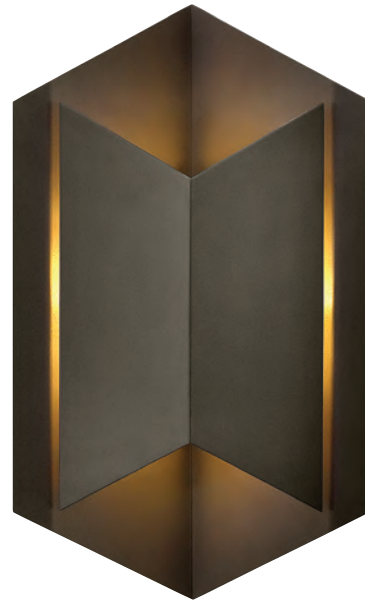

2714 BZ
8½" W, 15" H

LED ITEM	INTEGRATED LED LIGHT SOURCE	LUMENS	COLOR TEMP.	CRI	INCAN. EQUIV.	EXT.	TOP TO OUTLET	BACK PLATE
2714 BZ	12w LED	800	3000K	90	1-60w	5"	7½"	4½" W x 6¾" H
2715 BZ	12w LED	800	3000K	90	1-60w	5½"	11"	4½" W x 6¾" H

For complete product details and LED specifications, refer to hinkley.com.