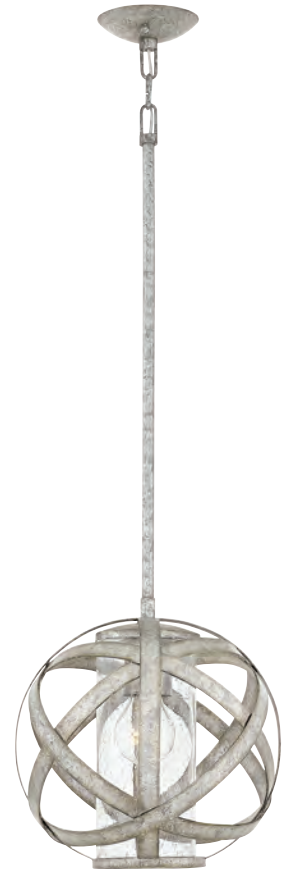

CARSON™

FINISH Weathered Zinc
GLASS Clear Seedy

Carson features bold overlapping metal ribbons of Vintage Iron or Weathered Zinc, enhancing an outdoor living area with style and substance. The hand-crafted pendants combine a hint of industrial sophistication with the allure of artisan craftsmanship.

ADDITIONAL FINISHES

Vintage Iron (VI)

29705 WZ
29705 WZ-LL
26½" DIA., 26¼" H
61¼" MAX. H*

29703 WZ
29703 WZ-LL
 18½" DIA., 18¾" H
 54¼" MAX. H*

29704 WZ
 21" DIA., 46¼" H

29707 WZ
 10" DIA., 10½" H
 46" MAX. H*

29700 WZ
 10" W, 10½" H

ITEM	MAXIMUM WATTAGE	LED ITEM	LED LIGHT SOURCE	EXT.	TOP TO OUTLET	BACK PLATE / CANOPY	WIRE / CHAIN	STEMS INCLUDED
29700 WZ	1-100w Med.			12¼"	6"	4¾" Dia. Back Plate		
29703 WZ	3-60w Cand.	29703 WZ-LL	3-4w Cand. LED**			4¾" Dia. Canopy	12' Wire	1-6", 2-12"
29704 WZ	3-100w Med.					14¼" Dia. Canopy	12', 10'	
29705 WZ	5-60w Cand.	29705 WZ-LL	5-4w Cand. LED**			4¾" Dia. Canopy	12' Wire	1-6", 2-12"
29707 WZ	1-100w Med.					4¾" Dia. Canopy	10' Wire	1-6", 2-12"