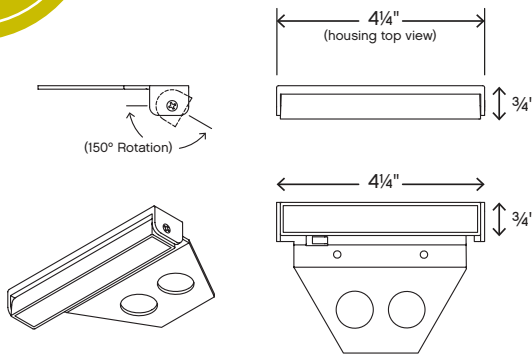

Discover Hinkley's comprehensive offering of landscape lighting designs. Explore a few of our favorites on the following pages and visit Hinkley.com for our full range of outdoor and landscape lighting products.

BRAVO™ HARDSCAPE

FINISH Matte Bronze

Bravo is provided with a modifiable mounting plate. The linear head rotates 150° for precise adjustments.