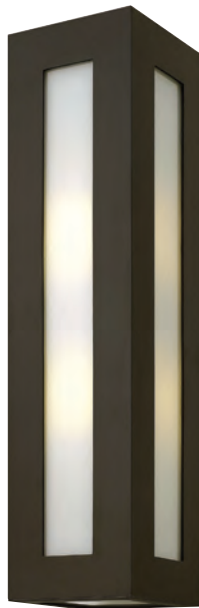

2195 BZ
2195 BZ-LED
6" W, 24¼" H