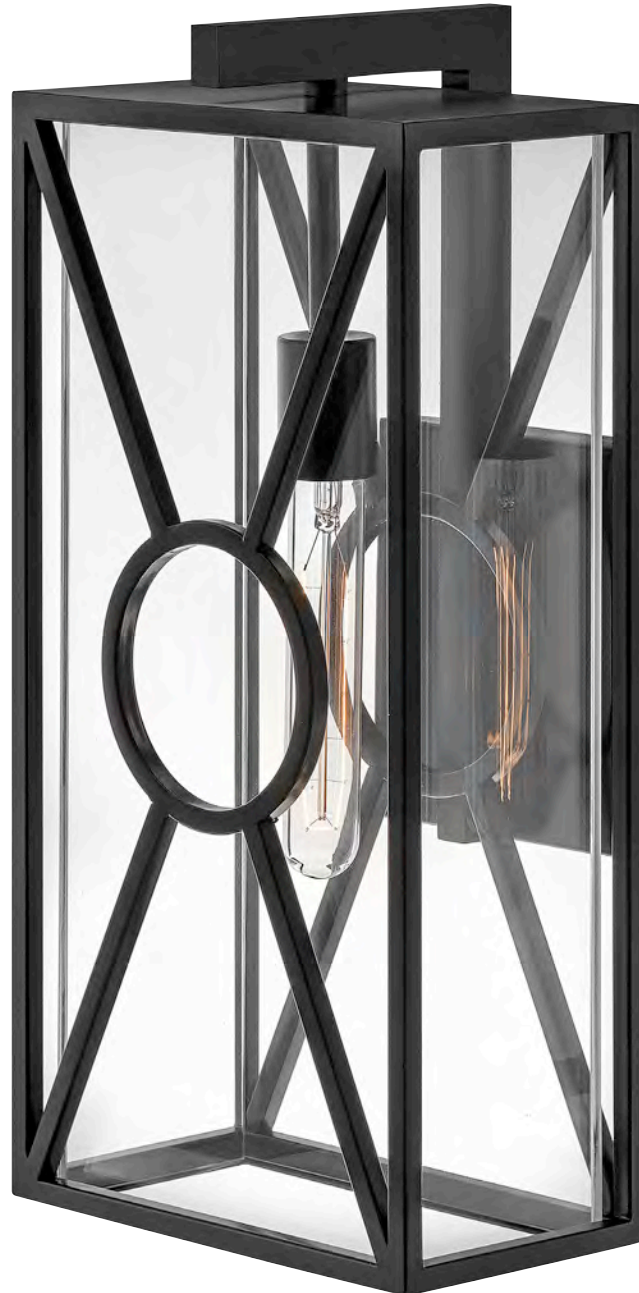

**COASTAL
ELEMENTS™**
collection

VERSATILE DESIGNS OFFERING MAXIMUM
DURABILITY IN HARSH CLIMATES

BRIXTON™

FINISH Black
GLASS Clear Mitered

Make a bold statement in any outdoor setting with Brixton. Part of the Coastal Elements collection, its oversized frame features crisp and clean lines in a new Coastal Elements Burnished Bronze or Black finish, surrounding an elegant, mitered glass. Brixton's subtle details and unique design bring modern living to all outdoors spaces. The finish is resistant to rust and corrosion with a 5-year warranty.

ADDITIONAL FINISHES
Burnished Bronze (BU)

18374 BK
8¾" W, 18¾" H