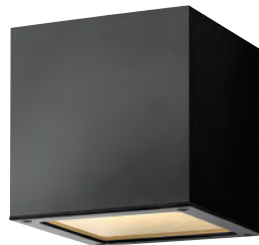

CEILING MOUNT
1765 TT
 6" W, 3½" H

POCKET DOWN LIGHT
1768 BZ
 6" W, 6" H

POCKET DOWN LIGHT
1768 SK
 6" W, 6" H

POCKET DOWN LIGHT
1768 SW
 6" W, 6" H

POCKET DOWN LIGHT
1768 TT
 6" W, 6" H

POCKET UP/DOWN LIGHT
1769 BZ
 6" W, 6" H