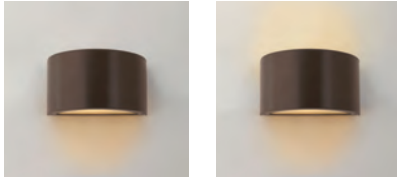

Luna is a modern collection of solid aluminum fixtures offered in a unique combination of contemporary styles, including sleek wall lanterns. Luna also offers chic pocket wall sconces and compact ceiling mounts that are ideal for indoors or out.

FINISH Bronze,
Satin Black, Titanium
GLASS Etched Lens

LUNA™

1661 (left) will cast light down

1662 (right) will cast light up and down

exclusively available in
HIGH-PERFORMANCE LED