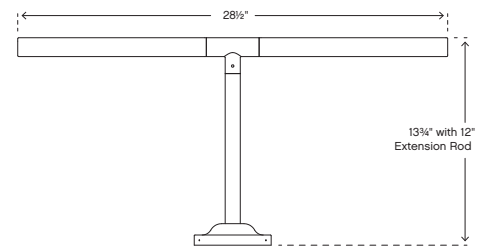

DESIGN NOTE

Terrace sign lights are engineered with cutting-edge SunLike Series natural spectrum LEDs, which produce light that closely matches that of natural sunlight. This innovative technology ensures that any artwork or signage that is being illuminated will appear just as vibrant at night as during the day.

LED ITEM	LED ENGINE (INCLUDED)	MAX WATTAGE	LUMENS	COLOR TEMP.	HALOGEN EQUIV.	LIFESPAN	FINISH	CONSTRUCTION	BACK PLATE	GLASS	EXT. RODS INCLUDED
15062 BZ	EAL6.5LEDBZ	6.5w	1200	3000K	2 x 60w	60,000 hrs	Bronze	Aluminum	5¼" Dia. x 1½" H	Clear	1-6", 1-12"
15062 MW	EAL6.5LEDMW	6.5w	1200	3000K	2 x 60w	60,000 hrs	Matte White	Aluminum	5¼" Dia. x 1½" H	Clear	1-6", 1-12"
15063 BZ	EAL12.5LEDBZ	12.5w	2400	3000K	2 x 100w	60,000 hrs	Bronze	Aluminum	5¼" Dia. x 1½" H	Clear	1-6", 1-12"
15063 MW	EAL12.5LEDMW	12.5w	2400	3000K	2 x 100w	60,000 hrs	Matte White	Aluminum	5¼" Dia. x 1½" H	Clear	1-6", 1-12"

A wiring kit is supplied. For complete product details and LED specifications, visit Hinkley.com.