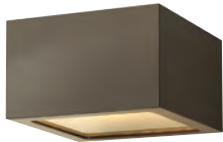

KUBE™

FINISH Bronze, Satin Black, Satin White, Titanium
GLASS Etched Lens

A collection of sleek designs, Kube's contemporary style featuring solid aluminum construction provides a chic, minimalist statement to complement a variety of exteriors.

exclusively available in
HIGH-PERFORMANCE LED

1768 (left) will cast light down

1769 (right) will cast light up and down

CEILING MOUNT
1765 BZ
6" W, 3½" H