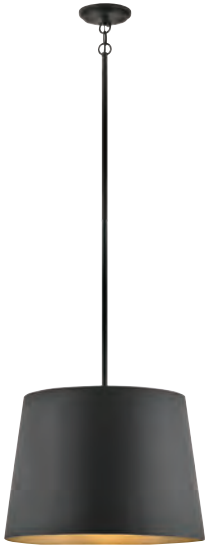

PENDANTS PICTORIAL INDEX

ALDER
OPEN AIR COLLECTION
Page 32
Black