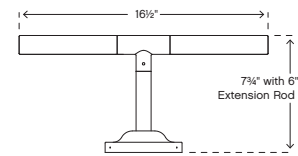

DESIGN NOTE

Terrace sign lights are engineered with cutting-edge SunLike Series natural spectrum LEDs, which produce light that closely matches that of natural sunlight. This innovative technology ensures that any artwork or signage that is being illuminated will appear just as vibrant at night as during the day.

LED ITEM	LED ENGINE (INCLUDED)	MAX WATTAGE	LUMENS	COLOR TEMP.	HALOGEN EQUIV.	LIFESPAN	FINISH	CONSTRUCTION	BACK PLATE	GLASS	EXT. RODS INCLUDED
15062 BZ	EAL6.5LEDBZ	6.5w	1200	3000K	2 x 60w	60,000 hrs	Bronze	Aluminum	5¼" Dia. x 1½" H	Clear	1-6", 1-12"
15062 MW	EAL6.5LEDMW	6.5w	1200	3000K	2 x 60w	60,000 hrs	Matte White	Aluminum	5¼" Dia. x 1½" H	Clear	1-6", 1-12"
15063 BZ	EAL12.5LEDBZ	12.5w	2400	3000K	2 x 100w	60,000 hrs	Bronze	Aluminum	5¼" Dia. x 1½" H	Clear	1-6", 1-12"
15063 MW	EAL12.5LEDMW	12.5w	2400	3000K	2 x 100w	60,000 hrs	Matte White	Aluminum	5¼" Dia. x 1½" H	Clear	1-6", 1-12"

A wiring kit is supplied. For complete product details and LED specifications, visit Hinkley.com.