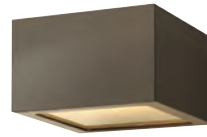

KUBE
Page 204
Bronze