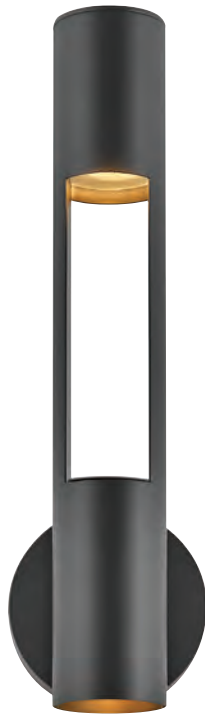

Simple meets sleek in the modern Oslo outdoor collection. Minimalistic in design, Oslo gleams urban sophistication. Available in a Black or Textured Graphite finish, Oslo is the perfect lantern to complement your outdoor sanctuary for the eco-conscious, LED Dark Sky solution.

FINISH Black, Textured Graphite
GLASS Inside Etched

OSLO™

10194 BK-LL
4¾" W, 18¼" H