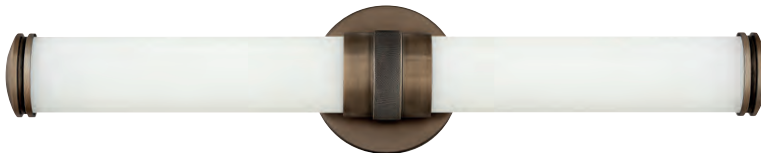

 exclusively available in
HIGH-PERFORMANCE LED

ADDITIONAL FINISHES
Chrome (CM)

5070 CR
4 3/4" W, 14 1/4" H

5073 CR
4 3/4" W, 23 3/4" H
(mounted vertically)

5073 CR
23 3/4" W, 4 3/4" H

5074 CR
32 3/4" W, 4 3/4" H