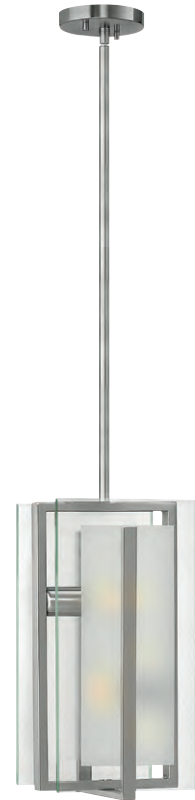

3997 BN
8" W, 16½" H
55" MAX. H*