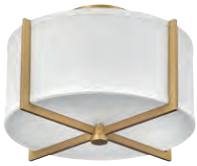

AXIS™

FINISH OPTIONS

BK
BLACK

HB
HERITAGE BRASS

SHADE MATERIALS

HEATHER GRAY LINEN

OFF WHITE LINEN

view of finial detail