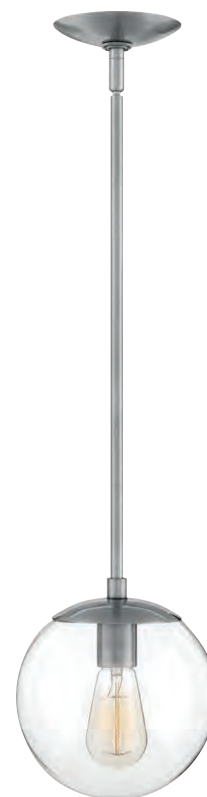

3747 PL
9½" DIA., 10¾" H
43¾" MAX. H*

ITEM	MAXIMUM WATTAGE	CANOPY	WIRE	STEMS INCLUDED
3747 DZ, HB, PL	1-100w Med.	5" Dia.	10'	1-6", 2-12"

*Maximum achievable height with stems included. Additional 12" stems available, 6037 DZ, HB, and 4312 PL. Ideal for vintage filament bulbs (not included).