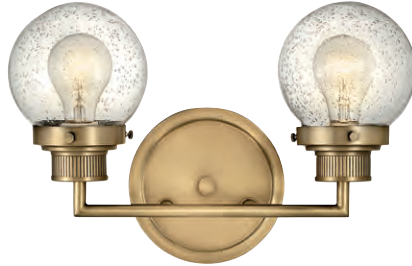

POPPY™

FINISH Heritage Brass
GLASS Clear Seedy

Poppy features clear glass spheres that bubble out of the refined, ribbed Chrome or Heritage Brass fitters to create a simple, yet sophisticated silhouette. An elegant, stepped backplate and crisp crossbar anchor this airy design. Poppy showcases mid-century style with a spectacular spin.

ADDITIONAL FINISHES
Chrome (CM)

5932 HB
14¾" W, 10" H