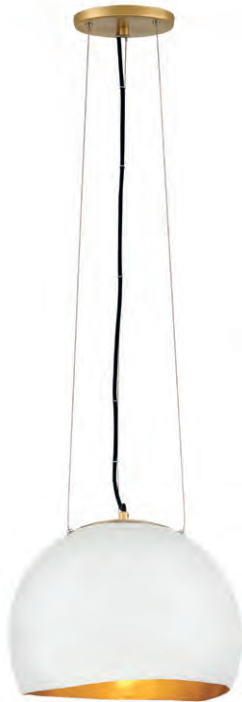

49065 PN
Nautique, Page 100
Polished Nickel

49067 HB
Nautique, Page 100
Heritage Brass

49067 PN
Nautique, Page 100
Polished Nickel

35904SHB
LISA MCDENNON COLLECTION
Nula, Page 382
Shell Black

35904SHW
LISA MCDENNON COLLECTION
Nula, Page 384
Shell White