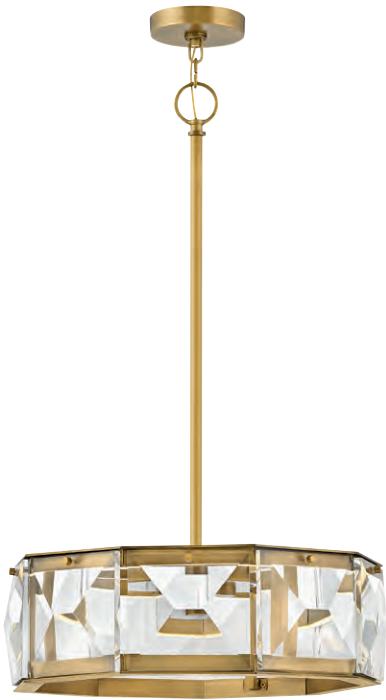

FR30104HBR [19.5" DIA., 6.75" H]