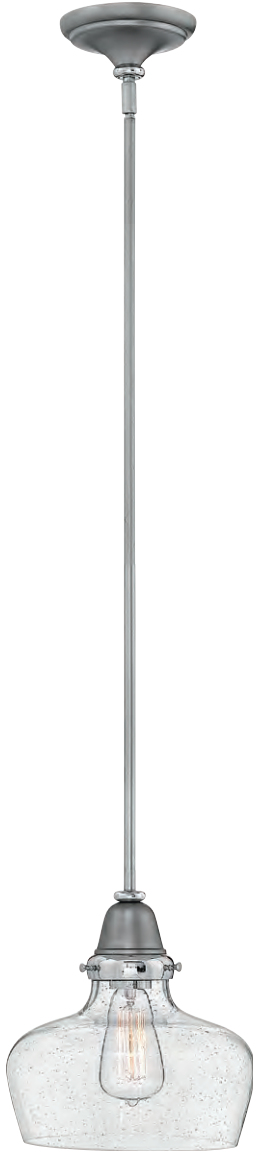

FINISH English Nickel
with Polished Nickel
GLASS Clear Seedy

ACADEMY™

ADDITIONAL FINISHES

Oil Rubbed Bronze with Heritage Brass (OZ)

67073 EN
6½" DIA., 11" H
45" MAX. H*

67072 EN
10" DIA., 10½" H
44½" MAX. H*