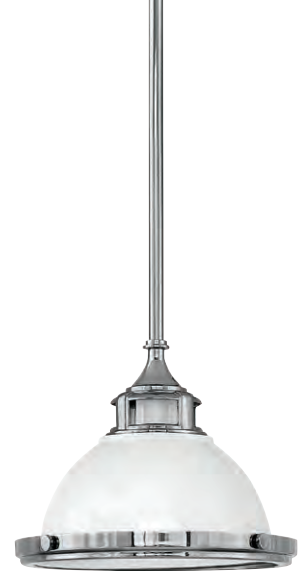

3122 PT
11¾" DIA., 9" H
42" MAX. H*

ITEM	MAXIMUM WATTAGE	CANOPY	WIRE	STEMS INCLUDED
3122 DZ, KZ, PL, PT	1-100w Med.	5¼" Dia.	10'	1-6", 2-12"

*Maximum achievable height with stems included. Additional 12" stems available, 4512 PL, 6067 PN, and 6067 HB. 3122 PT comes with etched glass lens.