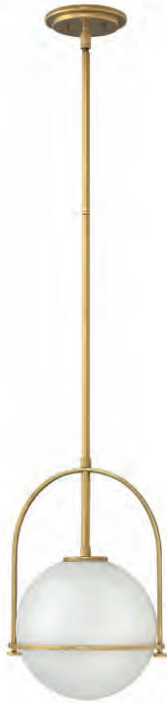

3407 BK
Somerset, Page 108
Black

PENDANTS PICTORIAL INDEX

3407 BN
Somerset, Page 109
Brushed Nickel

3407 HB
Somerset, Page 110
Heritage Brass

3407 KZ
Somerset, Page 111
Buckeye Bronze

FR46405BLK
FREDRICK RAMOND
Styx, Page 410
Black
♻️