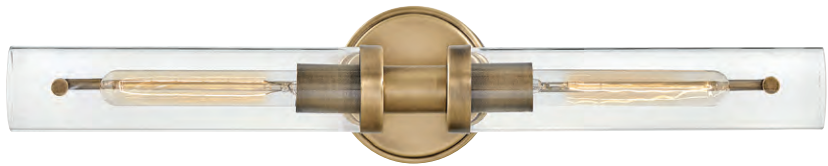

51452 HB
25" W, 5" H