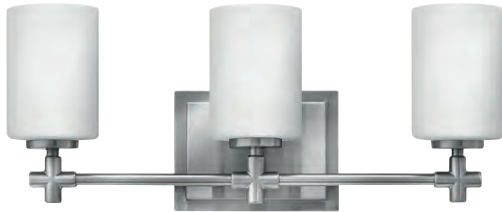

LAUREL™

FINISH Brushed Nickel
GLASS Etched Opal

Laurel's appealing form combines both traditional and transitional design elements. This collection is available in Polished Nickel or Brushed Nickel, and features etched opal glass shades and medium base lamping. Chic details, such as a precision die-cast cross reminiscent of a timeless faucet handle, and a cast stepped back plate, convey a lasting elegance.

ADDITIONAL FINISHES

Polished Nickel (PN)

57553 BN
19½" W, 8" H
↕