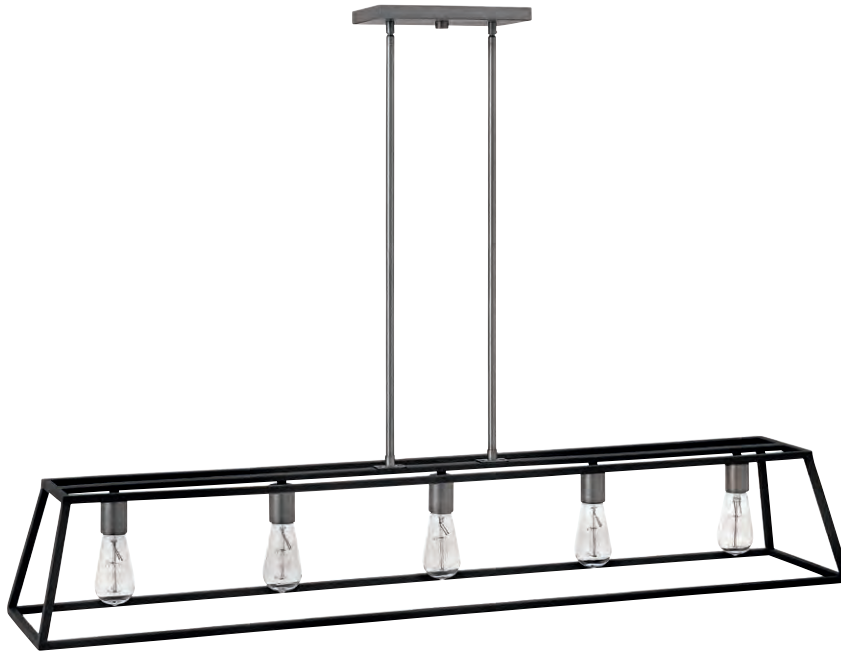

*Maximum achievable height with stems included. Additional 12" stems available, 6035 AN. Ideal for vintage filament bulbs (not included).

3335 DZ
50" W, 9" H
53" MAX. H*

3331 DZ
18" W, 7¼" H

3355 DZ
65" W, 9¾" H
53¾" MAX. H*