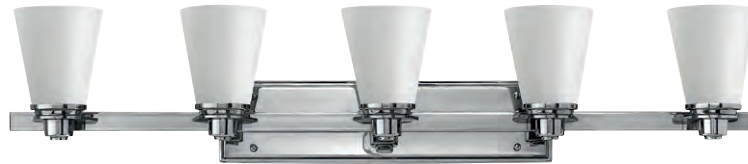

5555 CM
40¼" W, 8" H