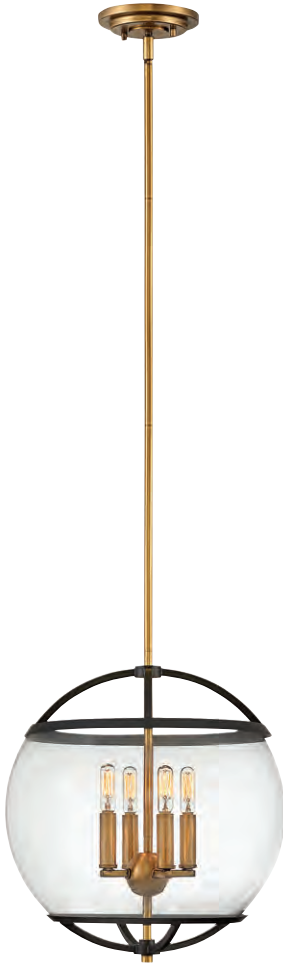

CALVIN™

FINISH Black with Heritage Brass, Heritage Brass, Polished Nickel
GLASS Clear

The wide glass band featured in Calvin clearly has global appeal, but the sphere of influence does not stop there. The orb is completed by the rounded, open cage on top and bottom to add style and stability. This mid-century modern silhouette in Polished Nickel, Heritage Brass or Black with Heritage Brass finish encloses a classic candle cluster.

3934 BK
15" DIA., 16¼" H
48¾" MAX. H*