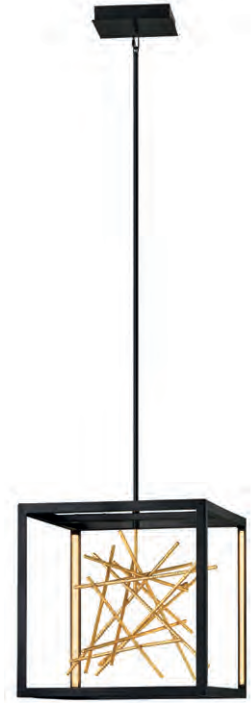

3407 BK
Somerset, Page 108
Black

PENDANTS PICTORIAL INDEX

3407 BN
Somerset, Page 109
Brushed Nickel

3407 HB
Somerset, Page 110
Heritage Brass

3407 KZ
Somerset, Page 111
Buckeye Bronze

FR46405BLK
FREDRICK RAMOND
Styx, Page 410
Black
♻️