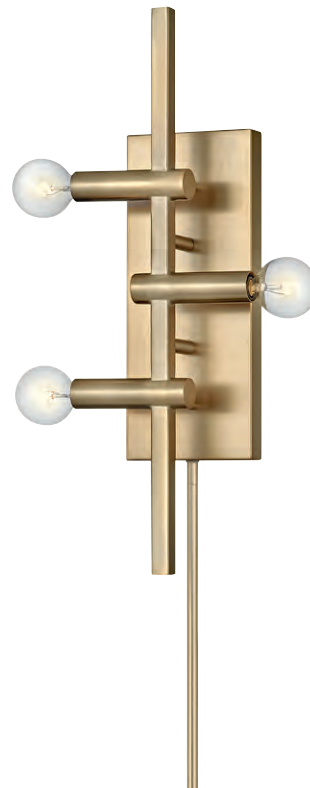

4122 MDB
6¼" W, 18" H

(shown with optional cord cover)

ITEM	MAXIMUM WATTAGE	EXT.	TOP TO OUTLET	WIRE	BACK PLATE
4122 MDB, PN	3-60w Cand.	3¾"	9"	5'	4½" W x 10¾" H

Includes dimmable on/off touch sensor that controls three brightness levels and plug-in cord. Optional cord cover available, 6938 MDB, PN. Ideal for vintage filament bulbs (not included).