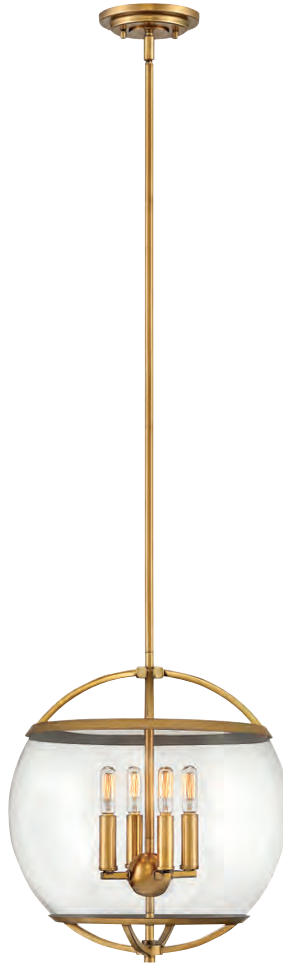

3934 HB
15" DIA., 16¼" H
48¾" MAX. H*