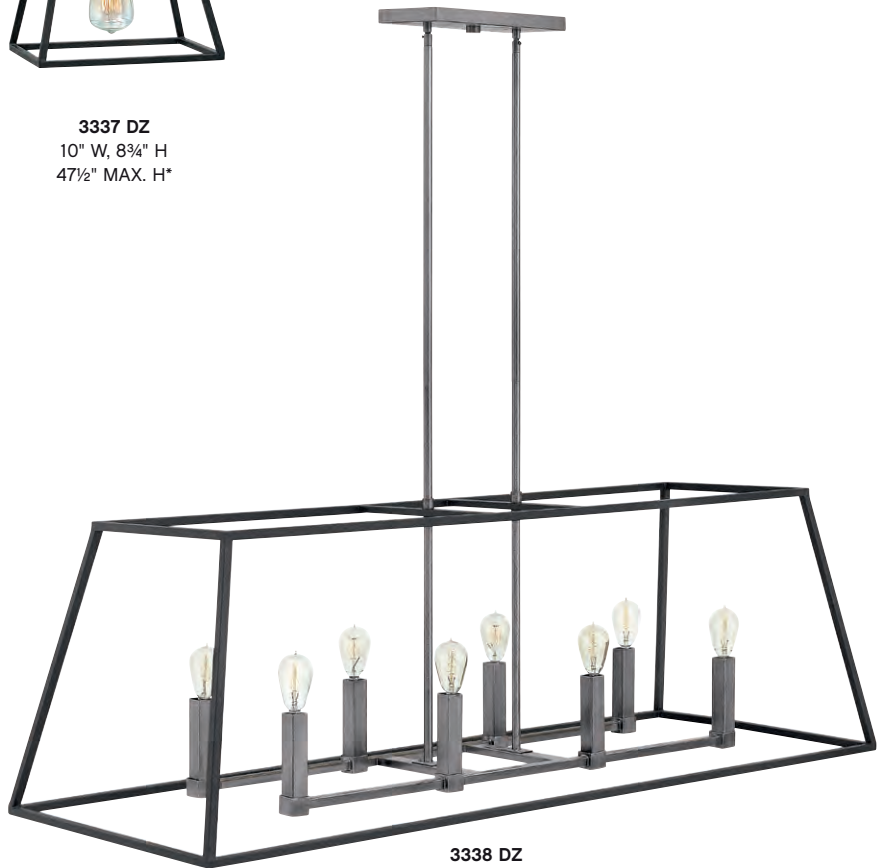

3330 DZ
7½" W, 22¼" H

3330 DZ
(side view)

3337 DZ
10" W, 8¾" H
47½" MAX. H*

3334 DZ
18" W, 16¼" H
61" MAX. H*

3338 DZ
48" W, 16¼" H
60¼" MAX. H*

ITEM	MAXIMUM WATTAGE	DEPTH	EXT.	TOP TO OUTLET	BACK PLATE/ CANOPY	WIRE	STEMS INCLUDED
3330 DZ	2-60w Cand.		5"	11¼"	7½" W x 22¼" H Back Plate		
3334 DZ	4-60w Cand.				5" Dia. Canopy	10'	1-6", 3-12"
3337 DZ	1-100w Med.				5" Dia. Canopy	10'	1-6", 1-12", 1-18"
3338 DZ	8-60w Cand.	18"			4¾" W x 9½" L Canopy	10'	2-6", 6-12"