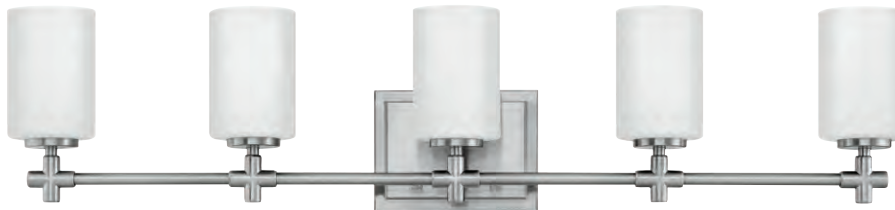

57555 BN
35¾" W, 8" H
↕

ITEM	MAXIMUM WATTAGE	EXT.	TOP TO OUTLET	BACK PLATE
57550 BN	1-100w Incan. or 1-17w LED Med.	5"	5"	5" W x 6¾" H
57552 BN	2-100w Incan. or 2-17w LED Med.	5"	5½"	6¾" W x 5" H
57553 BN	3-100w Incan. or 3-17w LED Med.	5"	5½"	6¾" W x 5" H
57554 BN	4-100w Incan. or 4-17w LED Med.	5"	5½"	6¾" W x 5" H
57555 BN	5-100w Incan. or 5-17w LED Med.	5"	5½"	6¾" W x 5" H