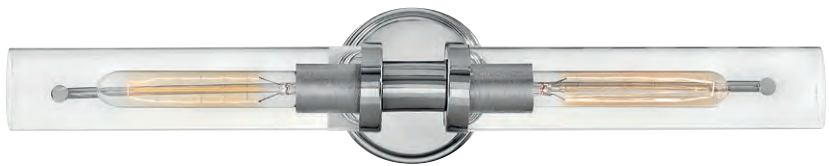

51452 CM
25" W, 5" H

ITEM	MAXIMUM WATTAGE	EXT.	TOP TO OUTLET	BACK PLATE
51452 BX, CM, HB	2-60w Med.*	5/4"	2 1/2"	5" Dia.

*T9 or T10 bulb required (not included).