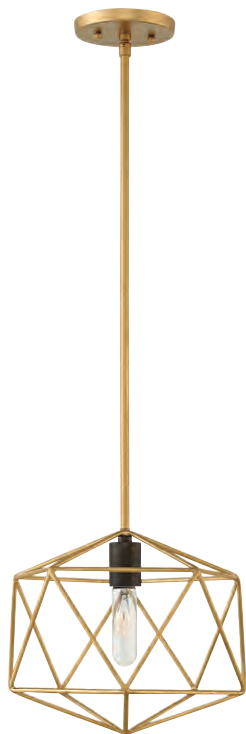

3027 DG
12" W, 10½" H
43¼" MAX. H*