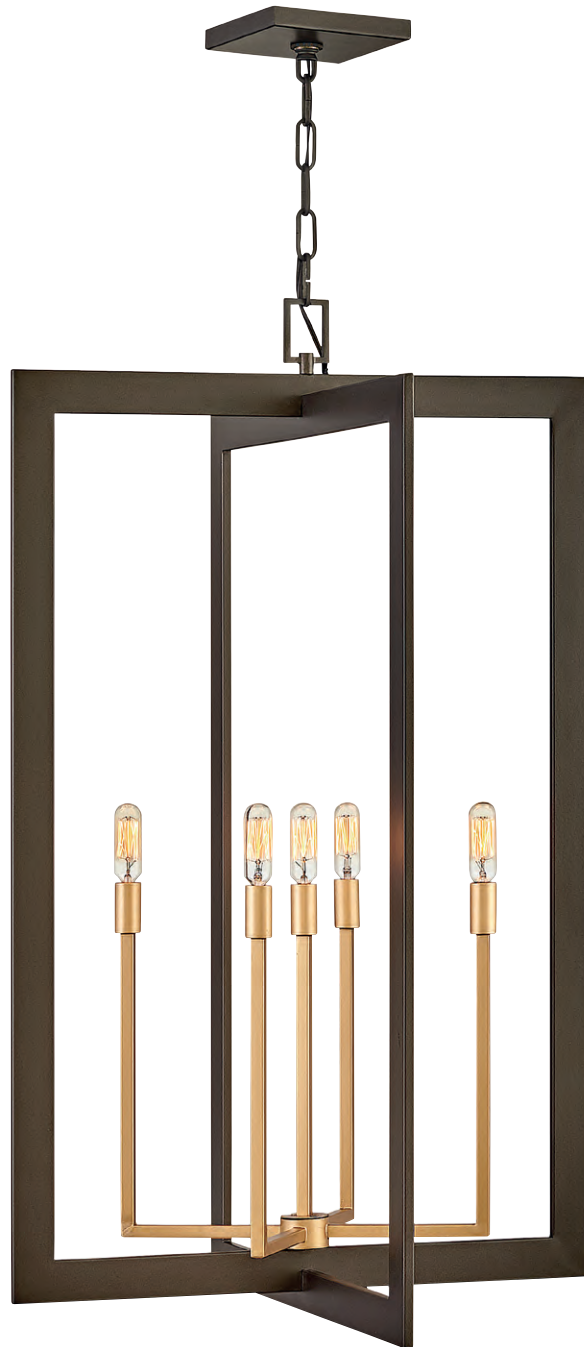

ANDERS™

FINISH Metallic Matte
Bronze with Deluxe Gold

Anders is a staunch supporter of mixed metals and shapes. Metallic Matte Bronze finish rectangles intersect to create the boxy, open outer frame as the circular, spoked Deluxe Gold accent finish candelabra branches out from inside. These contrasting but complementary elements make a powerful contribution to a transitional decor.

4345 MM
22" W, 36¾" H