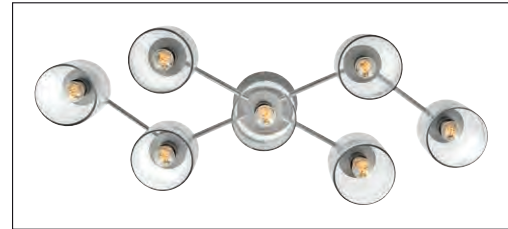

AXEL™

FINISH Black with Heritage Brass,
Brushed Nickel with Black,
Heritage Brass
GLASS Clear

Practicality never looked so sleek! Mounted to the ceiling at three connection points, Axel's low profile and articulating arms allow for custom configurations without sacrificing style, making it the perfect solution for low ceilings in need of enhanced lighting. Axel is available in Black with Heritage Brass accents, Brushed Nickel with Black accents, or a Heritage Brass finish.

DESIGN NOTE

Longest arms articulate for multiple configurations

Axel shown from below