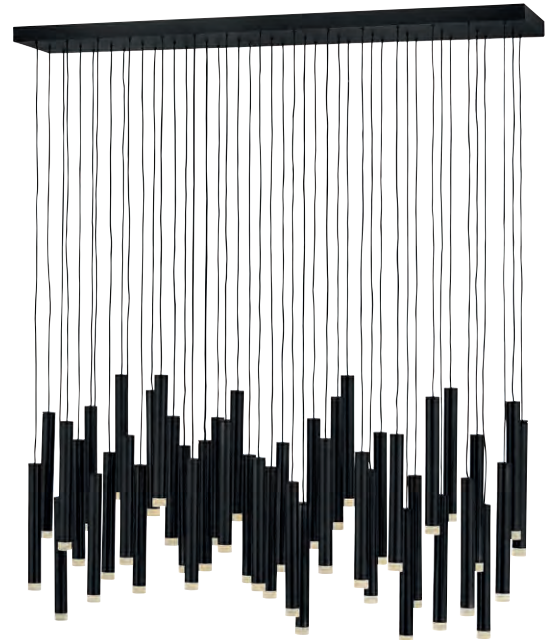

HARMONY™

MODERN LED DESIGN | ENDLESS CUSTOMIZABLE CONFIGURATIONS | FINISHED IN BLACK

FR49909BLK [8" W, 56.5" H]