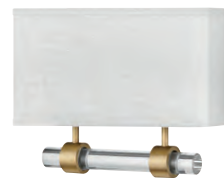

41604 HB
GALERIE COLLECTION
Luster, Page 357
Heritage Brass