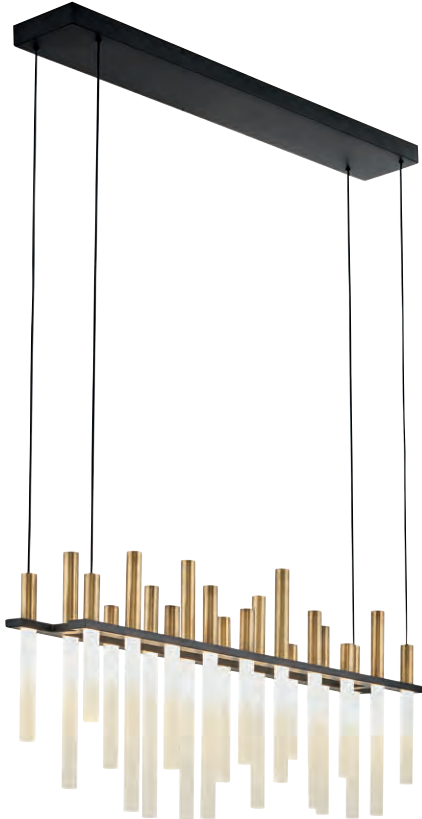

ECHO™

SPECTACULAR MODERN STYLING
INTEGRATED LED DESIGN | BOLD BLACK
FINISH WITH HERITAGE BRASS ACCENTS
ETCHED ACRYLIC RODS

FR30705BLK [38.75" W, 18" H]