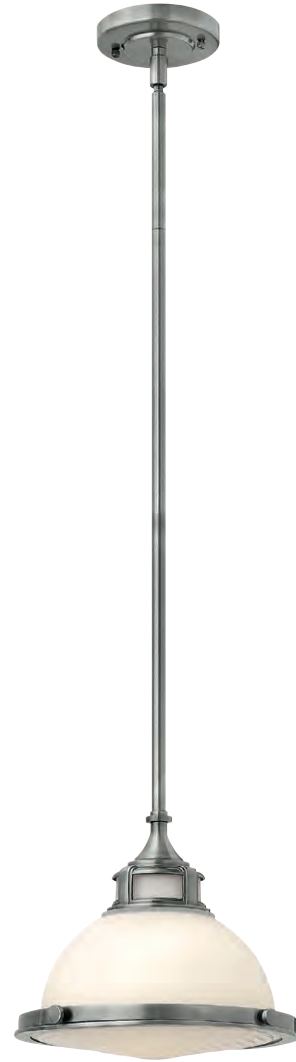

3127 PL
11½" DIA., 9¾" H
42¾" MAX. H*

ITEM	MAXIMUM WATTAGE	CANOPY	WIRE	STEMS INCLUDED
3127 CM, KZ, PL	1-100w Med.	5¼" Dia.	10'	1-6", 2-12"

*Maximum available height with stems included. Additional 12" stems available, 4512 CM, KZ, PL.