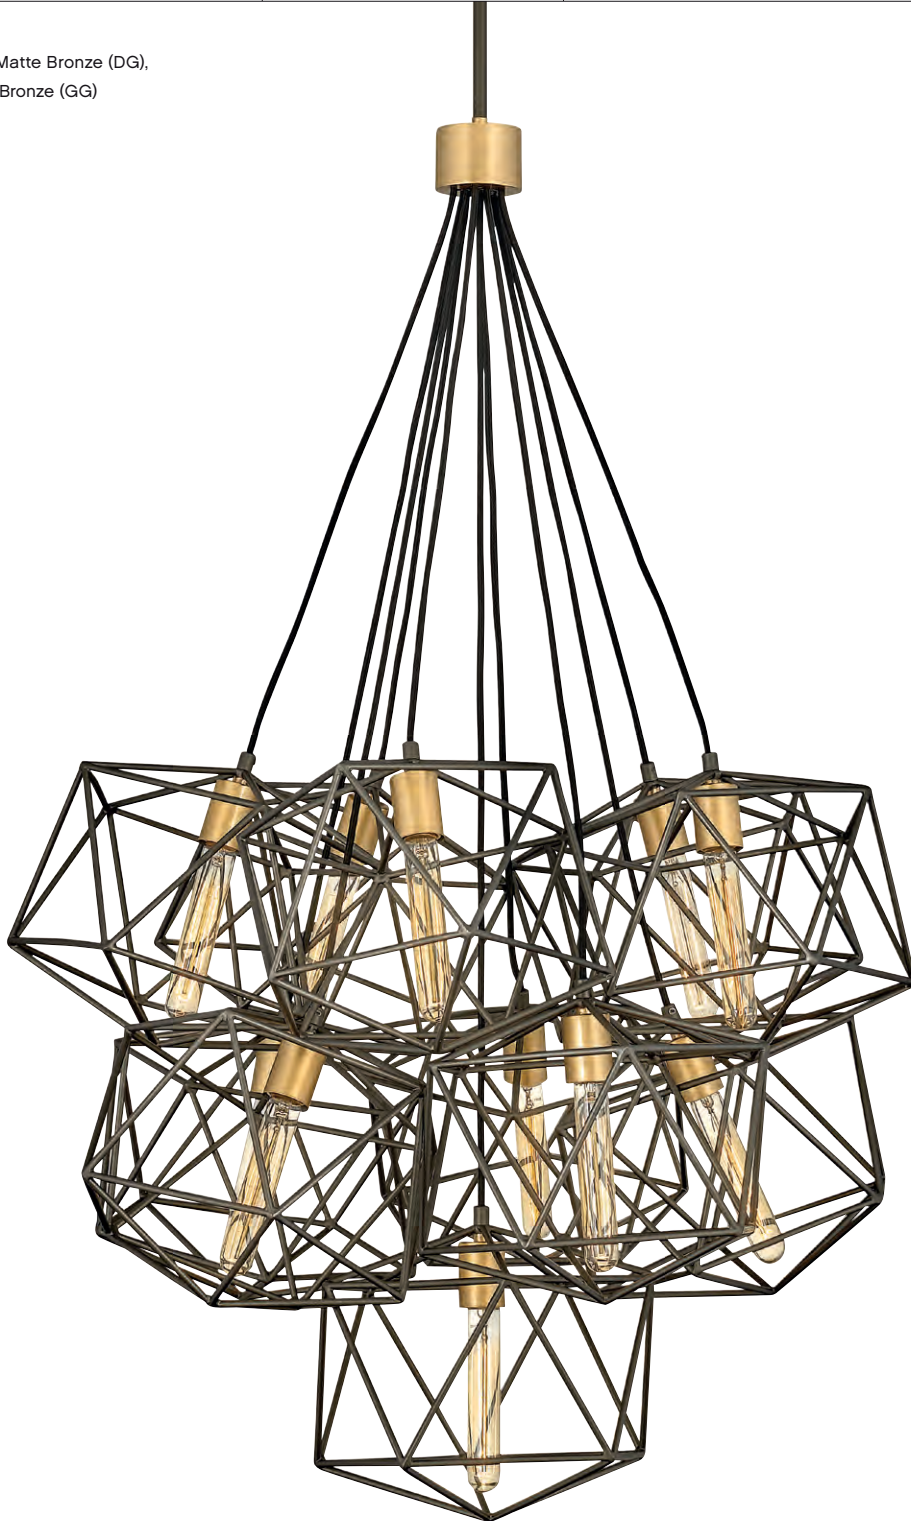

ASTRID™

FINISH Metallic Matte
Bronze with Deluxe Gold

Sleek and chic, Astrid is designed as an airy geometric beauty balanced with robust welded construction. The inner light cluster, uniquely wired from the bottom, appears to float inside the outer cage. The two-tone finish further enhances the layering effect for added depth and dimension.

ADDITIONAL FINISHES

Deluxe Gold with Metallic Matte Bronze (DG),
Glacial with Metallic Matte Bronze (GG)

3029 MM
33½" DIA., 56" H