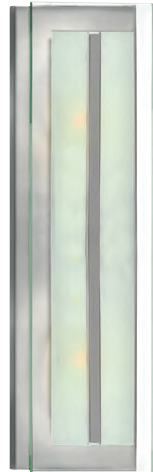

5651 BN
5½" W, 21½" H