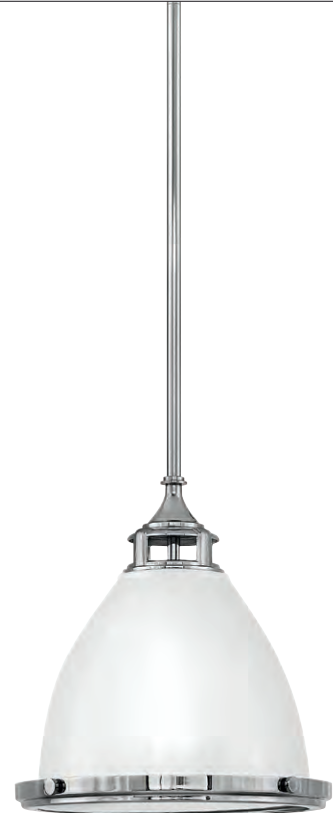

3126 PT
13" DIA., 13" H
46" MAX. H*

ITEM	MAXIMUM WATTAGE	CANOPY	WIRE	STEMS INCLUDED
3126 DZ, KZ, PL, PT	1-100w Med.	5¼" Dia.	10'	1-6", 2-12"

*Maximum achievable height with stems included. Additional 12" stems available, 4512 PL, 6067 PN, HB. 3126 PT comes with etched glass lens.