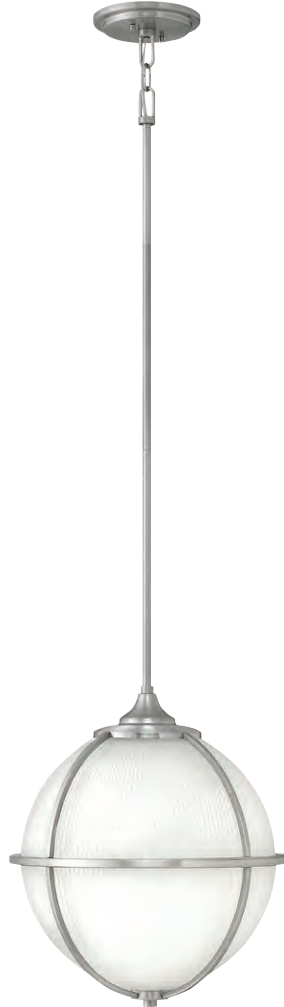

4744 BN
15" DIA., 18" H
54¼" MAX. H*