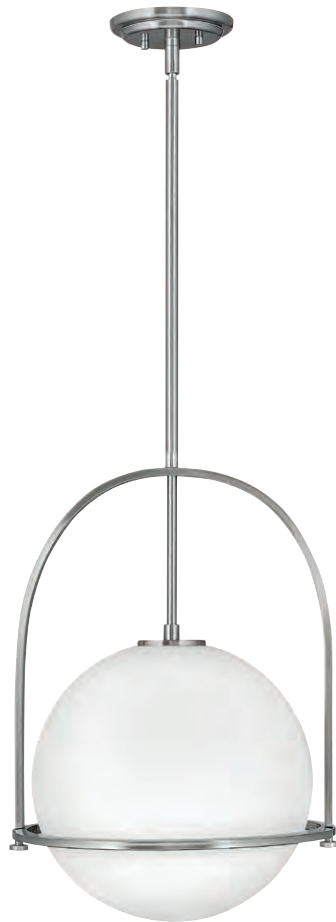

Chic and elegant; the Somerset collection exudes a quiet and precise sophistication. Subtly fusing modernity with vintage appeal, its etched opal glass deftly floats inside a streamlined metal yoke and ring while understated turned metal knobs add an authentic edge.

FINISH Brushed Nickel
GLASS Etched Opal

SOMERSET™

ADDITIONAL FINISHES

Black (BK), Heritage Brass (HB), Buckeye Bronze (KZ)

3405 BN
15½" DIA., 23" H
55¾" MAX. H*