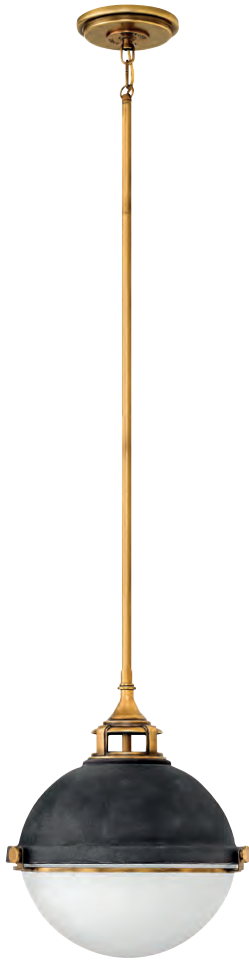

FLETCHER™

FINISH Aged Zinc with Heritage Brass, Aged Zinc with Polished Nickel, Polished Nickel, Satin Brass
GLASS Etched Opal

Fletcher's chic vibe transcends style boundaries. A seamless dome shade features a cast-fitter and an elegant capture ring that secures the etched opal glass with decorative cast knobs. Spanning vintage to industrial, classic to transitional, Fletcher seamlessly unifies any decor declaration.

4834 DZ
13½" DIA., 14½" H
49½" MAX. H*