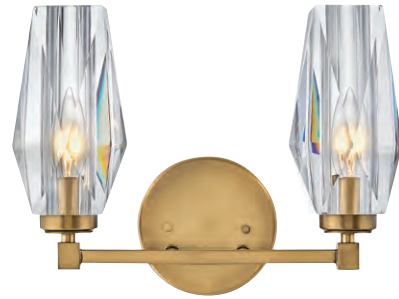

52482 HB
13¾" W, 10¼" H