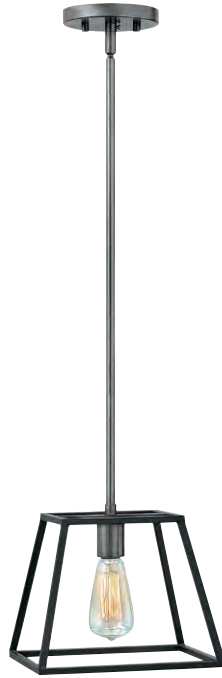

3337 DZ
10" W, 8¾" H
47½" MAX. H*