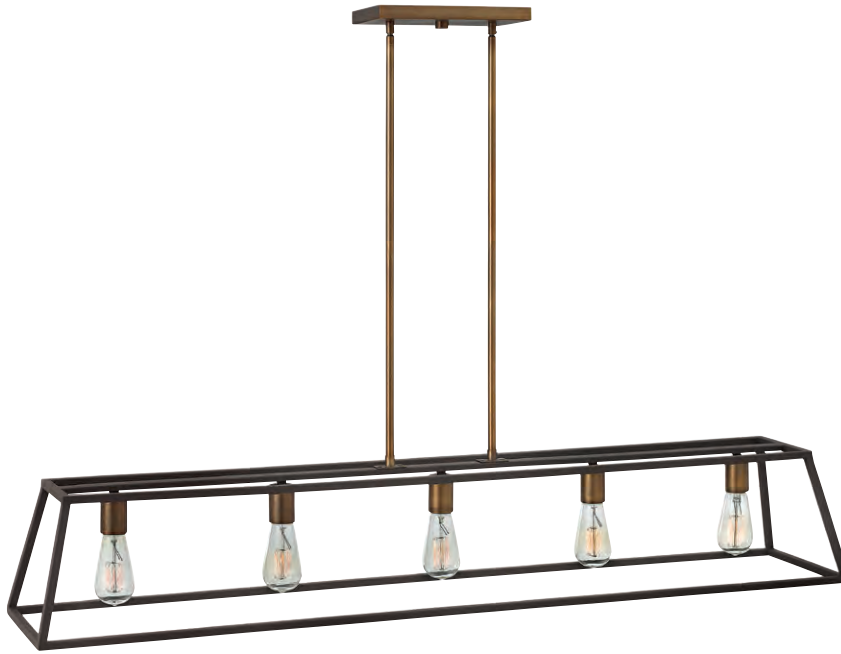

3335 BZ
50" W, 9" H
53" MAX. H*