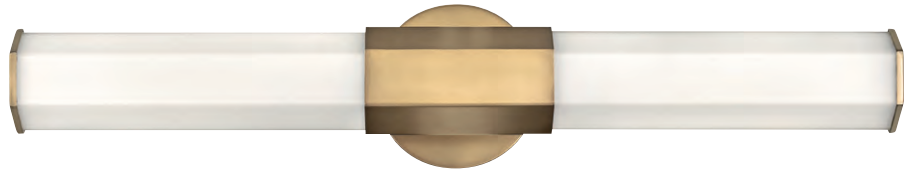

51152 HB
26" W, 5" H