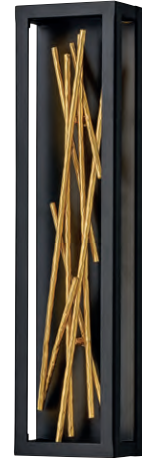

FR46402BLK [6" W, 24" H]

FR46405BLK is provided with 10' of wire and the following stems: (1) 6" and (2) 12".

*Maximum achievable height with stems included. Additional 12" stems are available: **6031BLK**

Styx fixtures are fully dimmable.

FR46400BLK
6" W, 36" H, 4" EXT.
6" W X 36" H BACK PLATE
18" TTO
44W LED
2345 LUMENS
3000K | 94 CRI
Invisimount
ADA Compliant

FR46402BLK
6" W, 24" H, 4" EXT.
6" W X 24" H BACK PLATE
12" TTO
30W LED
1588 LUMENS
3000K | 94 CRI
ADA Compliant

FR46405BLK
18" W, 19.25" H, 16.25" D
54.25" MAX. HEIGHT*
6.25" DIA. CANOPY
34W LED
1794 LUMENS
3000K | 94 CRI