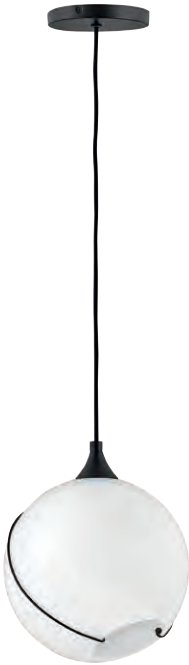

Mesmerizingly asymmetrical with a mid-century modern flair, Skye showcases a single or cluster of glass globes, each encircled with a slender ring. Each opening is off-center and the globes fall to different lengths, with Heritage Brass or Black details pulling the look together perfectly.

SKYE™

FINISH Black
GLASS Cased Opal

lisa mcdennon
COLLECTION

ADDITIONAL FINISHES

Heritage Brass with Clear Glass (HBR)

30303 BLK-WH
10¾" DIA., 12¾" H