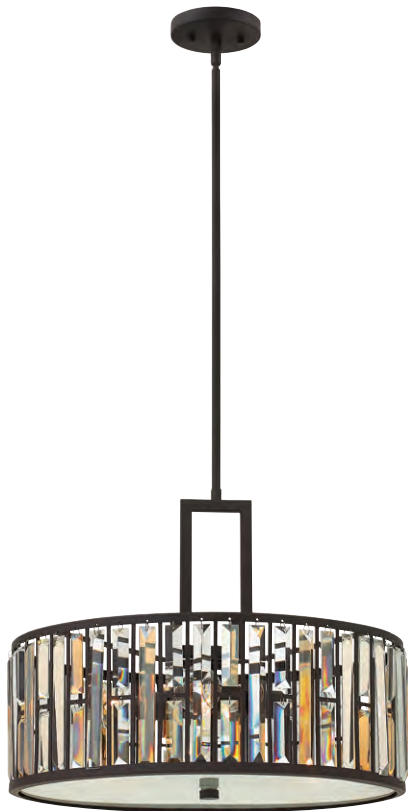

FR33735VBZ [21.25" DIA., 16" H]