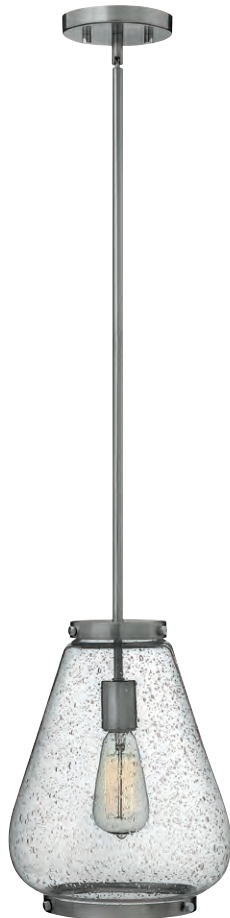

Finley's modest composition makes a vintage statement with an austere, clean design. Three classic knurled knobs secure the clear seedy glass while a matching bottom trim ring completes the authentic look.

FINISH Brushed Nickel,
Oil Rubbed Bronze
GLASS Clear Seedy

FINLEY™

3684 BN
10" DIA., 13½" H
58" MAX. H*