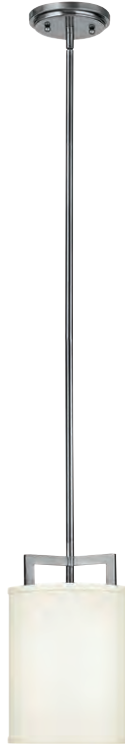

ADDITIONAL FINISHES

Brushed Bronze (BR), Buckeye Bronze (KZ)

3206 AN
3206 AN-LED
30" DIA., 33" H

3200 AN
3200 AN-LED
15" DIA., 11¼" H

3219 AN
40" DIA., 33½" H

3201 AN
3201 AN-LED
 20" DIA., 12" H
 

3207 AN
 7" DIA., 11³/₄" H
 44¹/₄" MAX. H*