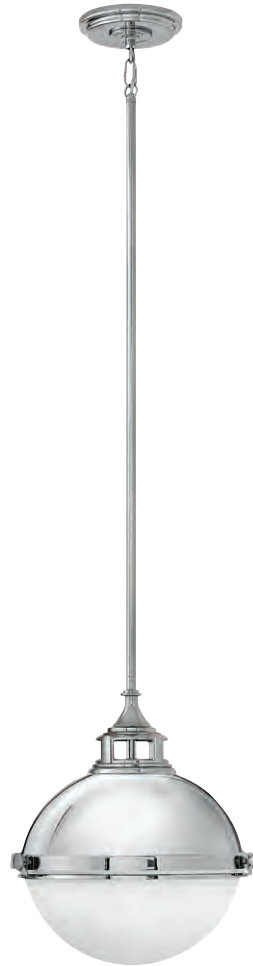

4834 PN
13½" DIA., 14½" H
49½" MAX. H*