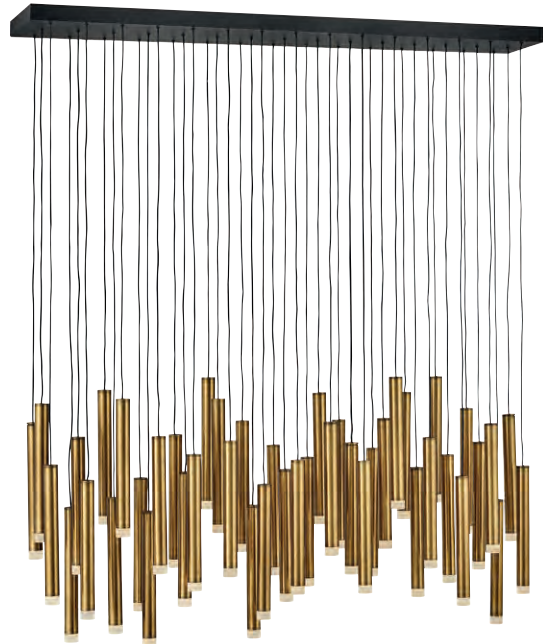

HARMONY™

MODERN LED DESIGN | ENDLESS CUSTOMIZABLE CONFIGURATIONS | FINISHED IN HERITAGE BRASS

FR49909HBR [48" W, 56.5" H]