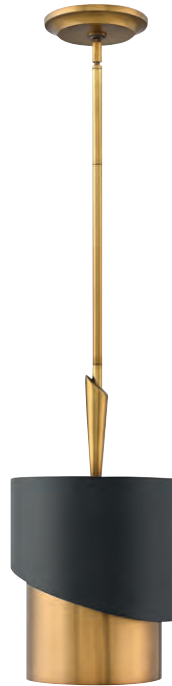

FR34317HBR [10" DIA., 18.25" H]