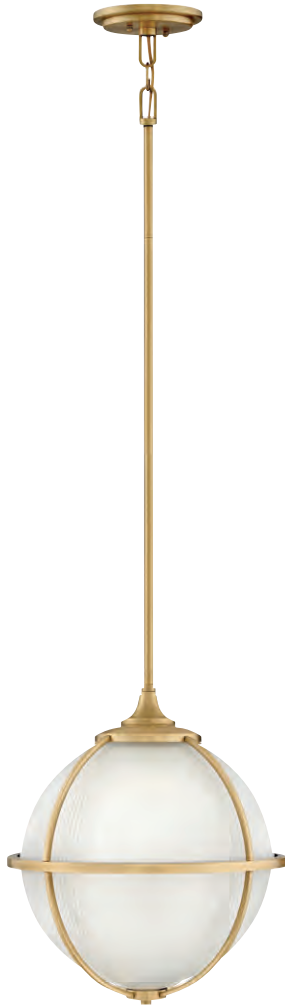

Inspired by the stylish Tribeca brasserie, Odeon elicits a fashionable, urban feel that is both modern and timeless. The metal frame follows the contour of the holophane sphere, inspiring perfection in any setting.

FINISH Brushed Nickel,
Oil Rubbed Bronze, Satin Brass
GLASS Etched Holophane

ODEON™

4744 SA
15" DIA., 18" H
54¼" MAX. H*