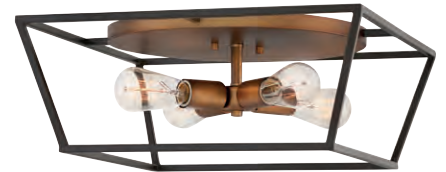

*Maximum achievable height with stems included. Additional 12" stems available, 6035 HR. Ideal for vintage filament bulbs (not included).

3335 BZ
50" W, 9" H
53" MAX. H*

3331 BZ
18" W, 7¼" H

3355 BZ
65" W, 9¾" H
53¾" MAX. H*