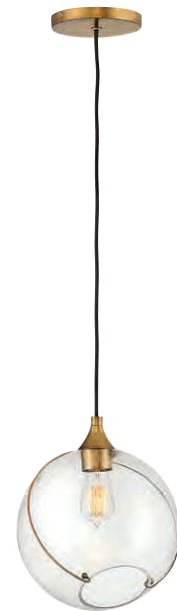

ADDITIONAL FINISHES

Black with Cased Opal Glass (BLK-WH)

30308 HBR
53¼" DIA., 65¼" H
100¼" MAX. H*

30306 HBR
24" DIA., 58" H
90¾" MAX. H*

30305 HBR
60¼" W, 24¼" H

30304 HBR
18¼" DIA., 36½" H
69½" MAX. H*

30303 HBR
10¾" DIA., 12¾" H