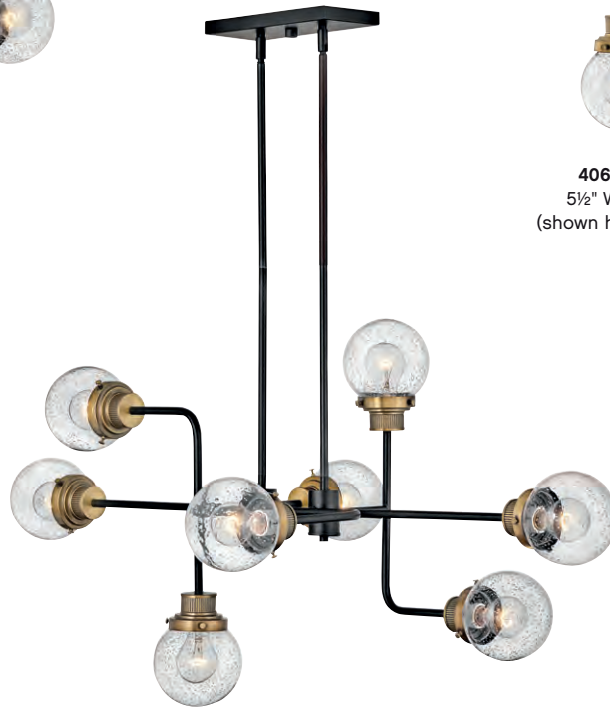

40698 BK
45" W, 22¼" H
45¾" MAX. H*