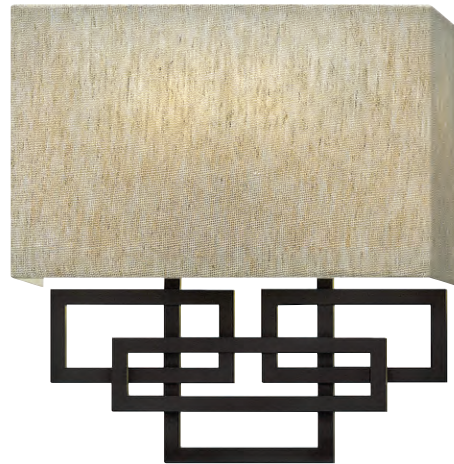

3162 OZ
10" W, 11½" H

ITEM	MAXIMUM WATTAGE	EXT.	TOP TO OUTLET	BACK PLATE
3162 AN, CZ	2-60w Cand.	4"	3½"	5½" W x 5¾" H