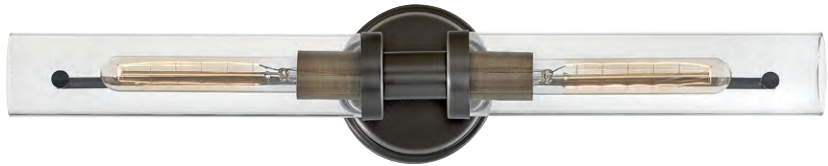

51452 BX
25" W, 5" H