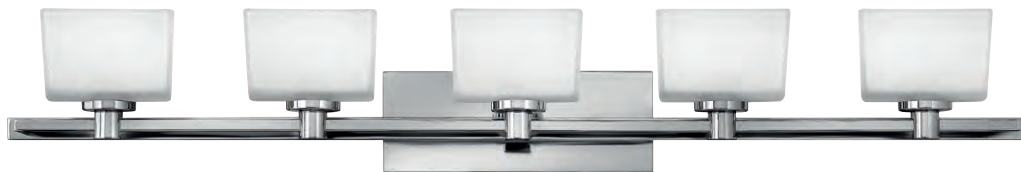

5025 CM
5025 CM-LED
45" W, 7" H

ITEM	MAXIMUM WATTAGE	LED ITEM	LED LIGHT SOURCE	EXT.	TOP TO OUTLET	BACK PLATE
5020 CM	1-60w G-9*	5020 CM-LED	1-4.5w G-9 LED**	5¼"	3¾"	7¾" W x 4¾" H
5022 CM	2-60w G-9*	5022 CM-LED	2-4.5w G-9 LED**	5½"	3¾"	7¾" W x 4¾" H
5023 CM	3-60w G-9*	5023 CM-LED	3-4.5w G-9 LED**	5½"	3¾"	7¾" W x 4¾" H
5024 CM	4-60w G-9*	5024 CM-LED	4-4.5w G-9 LED**	5½"	3¾"	7¾" W x 4¾" H
5025 CM	5-60w G-9*	5025 CM-LED	5-4.5w G-9 LED**	5½"	4½"	12" W x 4¾" H

*G9 bulbs included. **G9 LED bulbs included. LED bulb is JA8 2016 certified. Taylor fixtures are dimmable. For complete product details and LED specifications, refer to hinkley.com.