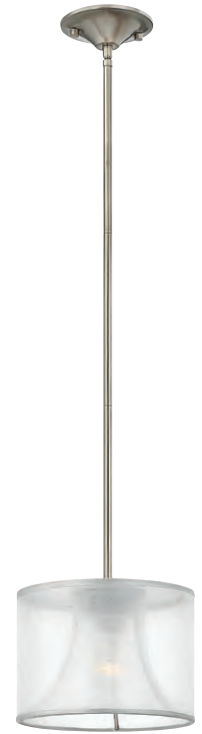

FR45607BNI [9" DIA., 7" H]