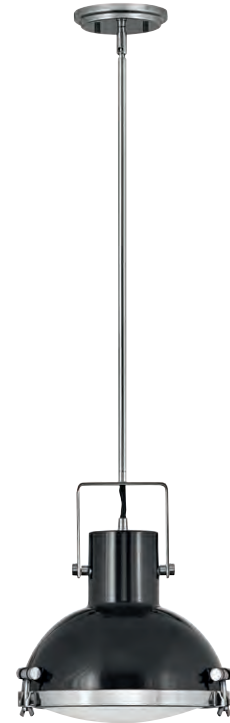

49067 PN
13" DIA., 14½" H
47¼" MAX. H*

ITEM	MAXIMUM WATTAGE	CANOPY	WIRE	STEMS INCLUDED
49065 HB, PN	1-100w Med.	5½" Dia.	10'	1-6", 2-12"
49067 HB, PN	1-100w Med.	5½" Dia.	10'	1-6", 2-12"

*Maximum achievable height with stems included. Additional 12" stems available, 6037 HB, PN.