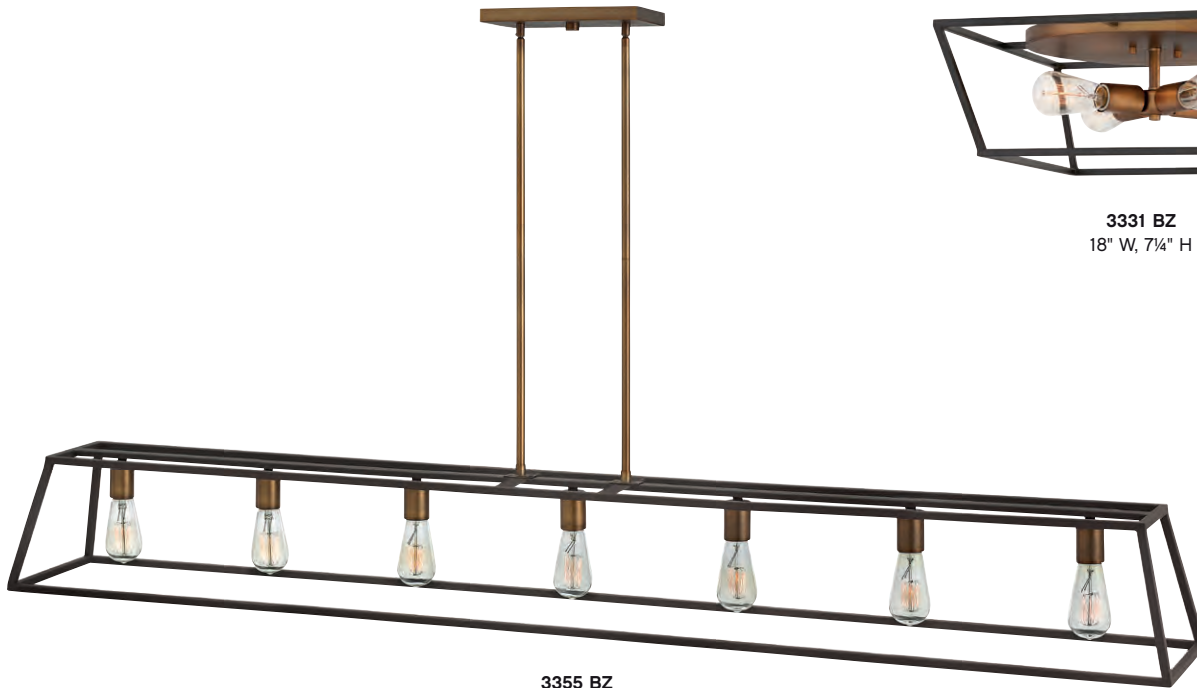

3355 BZ
65" W, 9¾" H
53¾" MAX. H*