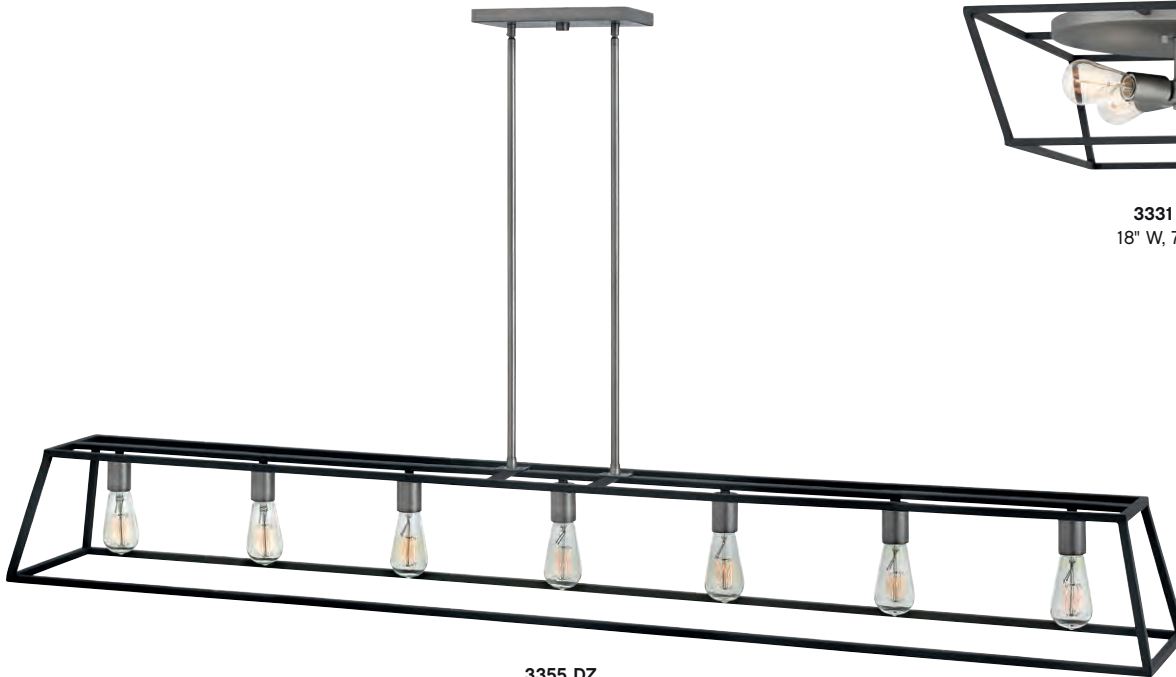

3355 DZ
65" W, 9¾" H
53¾" MAX. H*