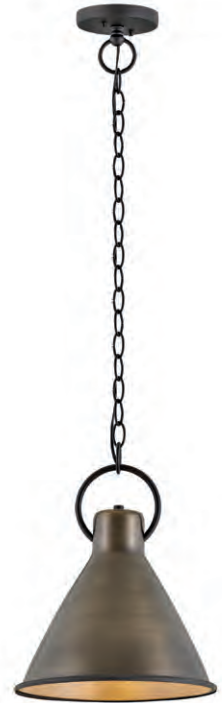

3555 DS
Winnie, Page 122
Dark Antique Brass

3555 DZ
Winnie, Page 122
Aged Zinc

3555 PT
Winnie, Page 122
Polished White

3555 RP
Winnie, Page 122
Rustic Pewter

3557 DS
Winnie, Page 123
Dark Antique Brass

3557 DZ
Winnie, Page 123
Aged Zinc