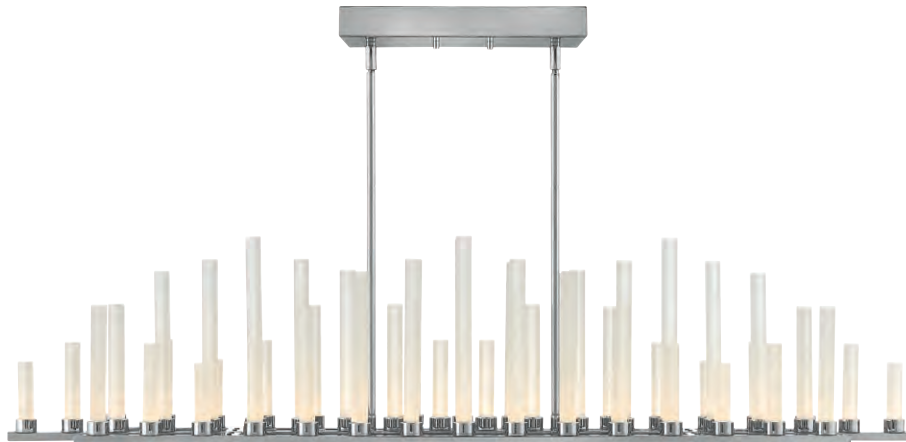

FR46108PNI [48" W, 10.75" H]

FR46106PNI is provided with 10' of wire and the following stems: (1) 6" and (2) 12"

FR46108PNI is provided with 10' of wire and the following stems: (2) 6" and (4) 12"

*Maximum achievable height with stems included. Additional 12" stems are available: **4312PN**

Trinity fixtures are dimmable.

FR46102PNI
5.5" W, 22" H, 4" EXT.
5.5" SQ. BACK PLATE
11" TTO
10W LED
950 LUMENS
3000K | 92 CRI
ADA Compliant
Title 24

FR46106PNI
27.25" DIA., 10.75" H
40" MAX. HEIGHT*
5" DIA. CANOPY
27W LED
2000 LUMENS
3000K | 92 CRI
Title 24

FR46108PNI
48" W, 10.75" H, 8.25" D
40" MAX. HEIGHT*
5.5" W X 12.75" L CANOPY
27W LED
2000 LUMENS
3000K | 92 CRI
Title 24