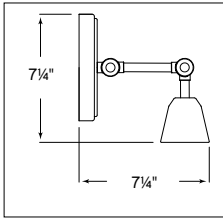

ARTI™

FINISH Black, Heritage Brass

The perfect fixture for any space, Arti embodies simple elegance with its functional, streamlined design. Inspired by a traditional articulating light, Arti comes fully adjustable as a sconce, pendant or accent light — updated with well-designed, practical details. All sconces and accent lights come with a removable fabric cord and optional cord covers. Available in multiple finishes, Arti is a seamless integration to any room.

TO SEE ALL STYLES
visit hinkley.com