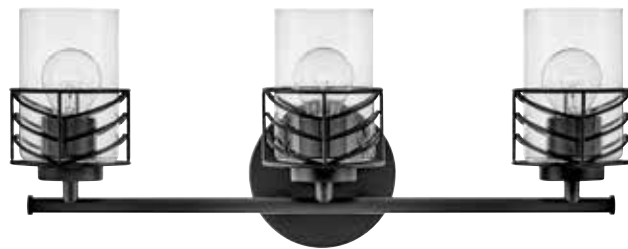

50263 BK
24" W, 9½" H