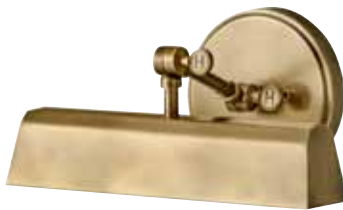

## DESIGN NOTE

Arti has a fully adjustable shade to accent any space in your home

**47093 BK**  
12" W, 6" H  
(dimensions as shown)

**47094 BK**  
20" W, 6" H  
(dimensions as shown)

**47093 HB**  
12" W, 6" H  
(dimensions as shown)