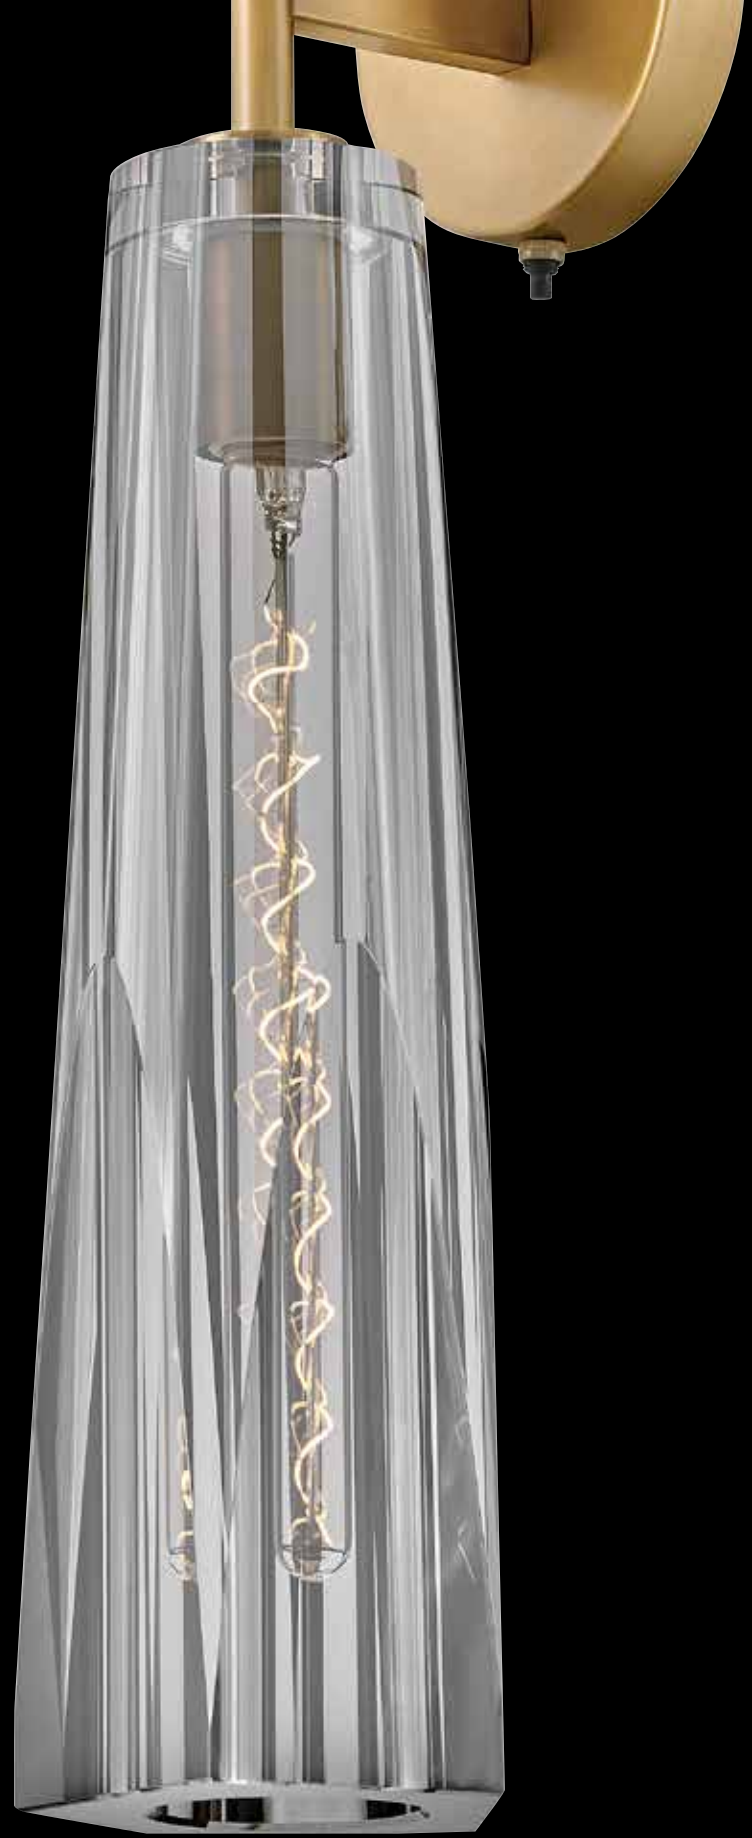

through
the looking glass

*peer into the exquisite luxury of thick cut crystal
and relish its radiant, art-worthy beauty*