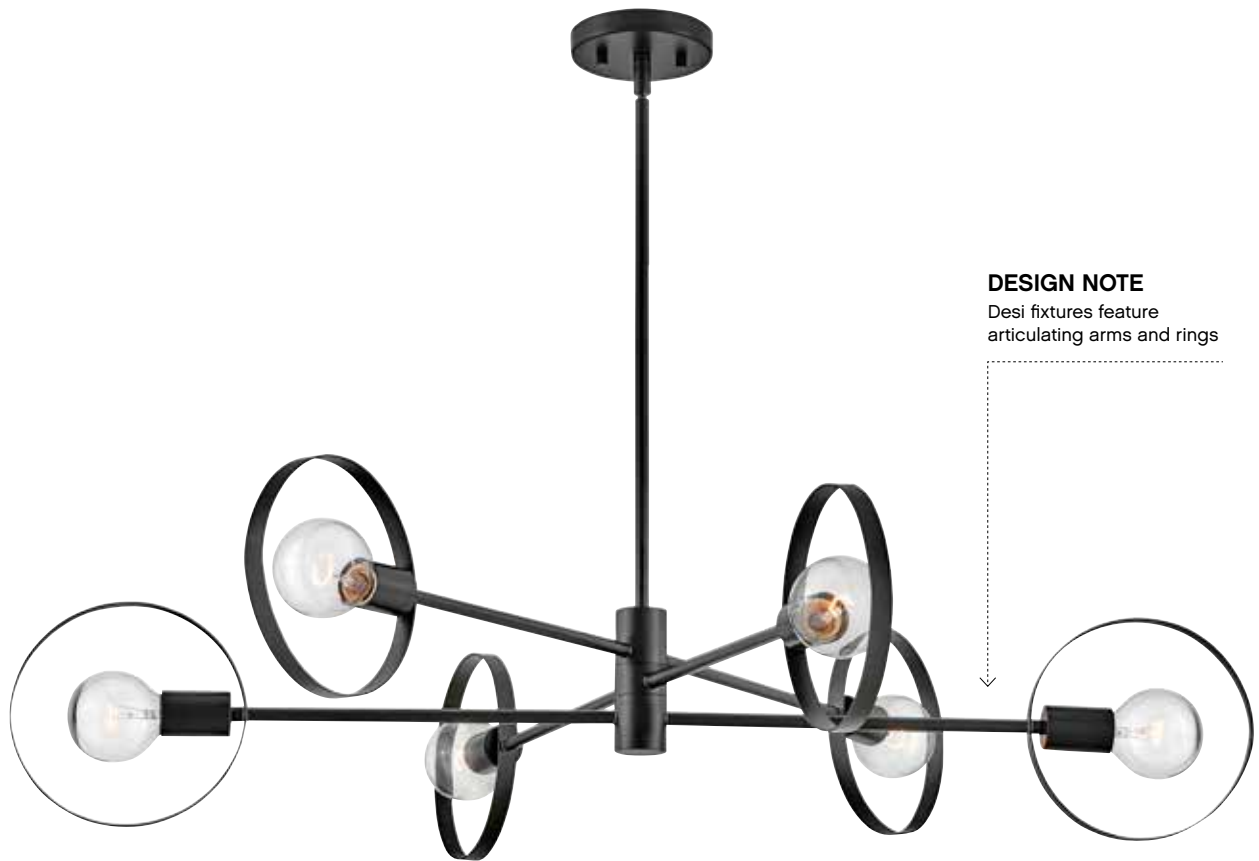

DESI™

FINISH Black, Lacquered Brass

Swing time. Desi's bold articulating arms and stylish rings easily adjust to your preferred stance, while retaining its thrilling silhouette as a jaw-dropping chandelier. Desi's jaunty, mid-century modern style strikes a self-confident pose when integrated into any interior space.

DESIGN NOTE
Desi fixtures feature
articulating arms and rings

37296 BK
42" DIA., 10" H
39½" MAX. H*