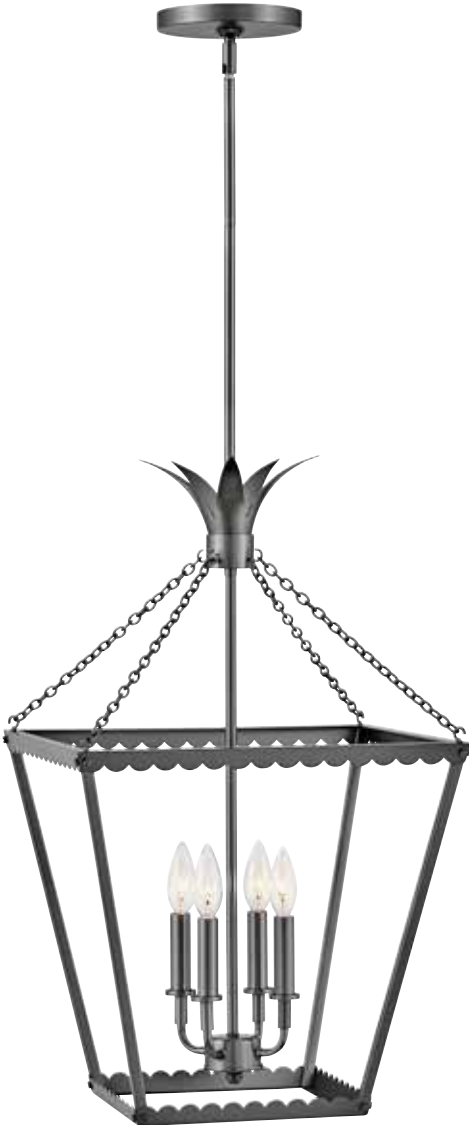

PALMA™

FINISH Black Oxide
GLASS Clear

Palma charmingly blends European elegance with timeless touches of the classic pineapple motif. Sophisticated and modern, Palma is infused with a dash of old-world glamour. This enduring design creates a balanced sensation of both refinement and ease as part of its overall appeal.

ADDITIONAL FINISHES
Heritage Brass (HB)

41925 BX
16" W, 27" H
57" MAX. H*