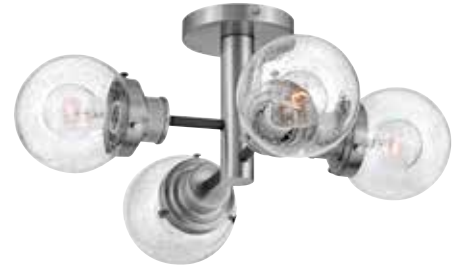

40693 BK-BN
20" W, 9" H