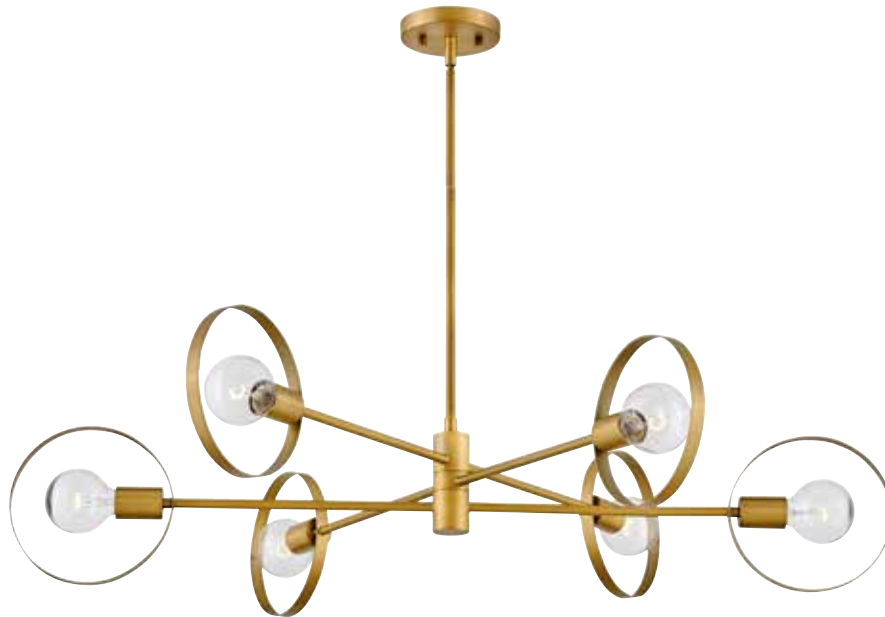

**DESIGN NOTE**  
Desi fixtures feature  
articulating arms and rings

**37296 BK**  
42" DIA., 10" H  
39½" MAX. H\*

**37294 BK**  
 30" DIA., 8¾" H  
 38½" MAX. H\*

**37294 LCB**  
 30" DIA., 8¾" H  
 38½" MAX. H\*

**37296 LCB**  
 42" DIA., 10" H  
 39½" MAX. H\*

ITEM	MAXIMUM WATTAGE	CANOPY	WIRE	STEMS INCLUDED
37294 BK, LCB	4-100w Med.	5" Dia.	10'	1-6", 2-12"
37296 BK, LCB	6-100w Med.	5" Dia.	10'	1-6", 2-12"

\*Maximum achievable height with stems included. Additional 12" stems available, 6037 BK, HB. Ideal for globe style bulbs (not included)