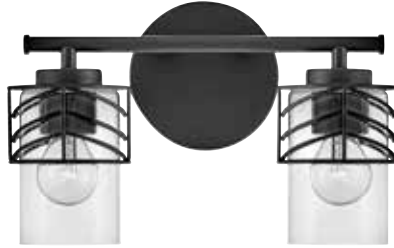

DELLA™

FINISH Black
GLASS Clear

Della's unique chevron design casts beautiful shadows through clear glass. Transitional in style, Della is at home within a wide variety of decors -- from bohemian to vintage mid-century to updated traditional. Available in a classic Black and a Lacquered Brass finish, this artistic family exudes stylish flair.

ADDITIONAL FINISHES

Lacquered Brass (LCB)

50262 BK
14½" W, 9½" H