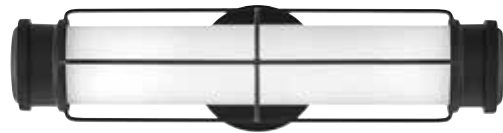

54300 BK
17" W, 4½" H