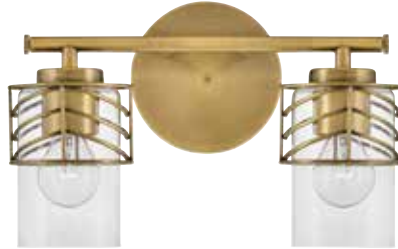

Della's unique chevron design casts beautiful shadows through clear glass. Transitional in style, Della is at home within a wide variety of decors -- from bohemian to vintage mid-century to updated traditional. Available in a classic Black and a Lacquered Brass finish, this artistic family exudes stylish flair.

FINISH Lacquered Brass
GLASS Clear

DELLA™

ADDITIONAL FINISHES
Black (BK)

50262 LCB
14½" W, 9½" H