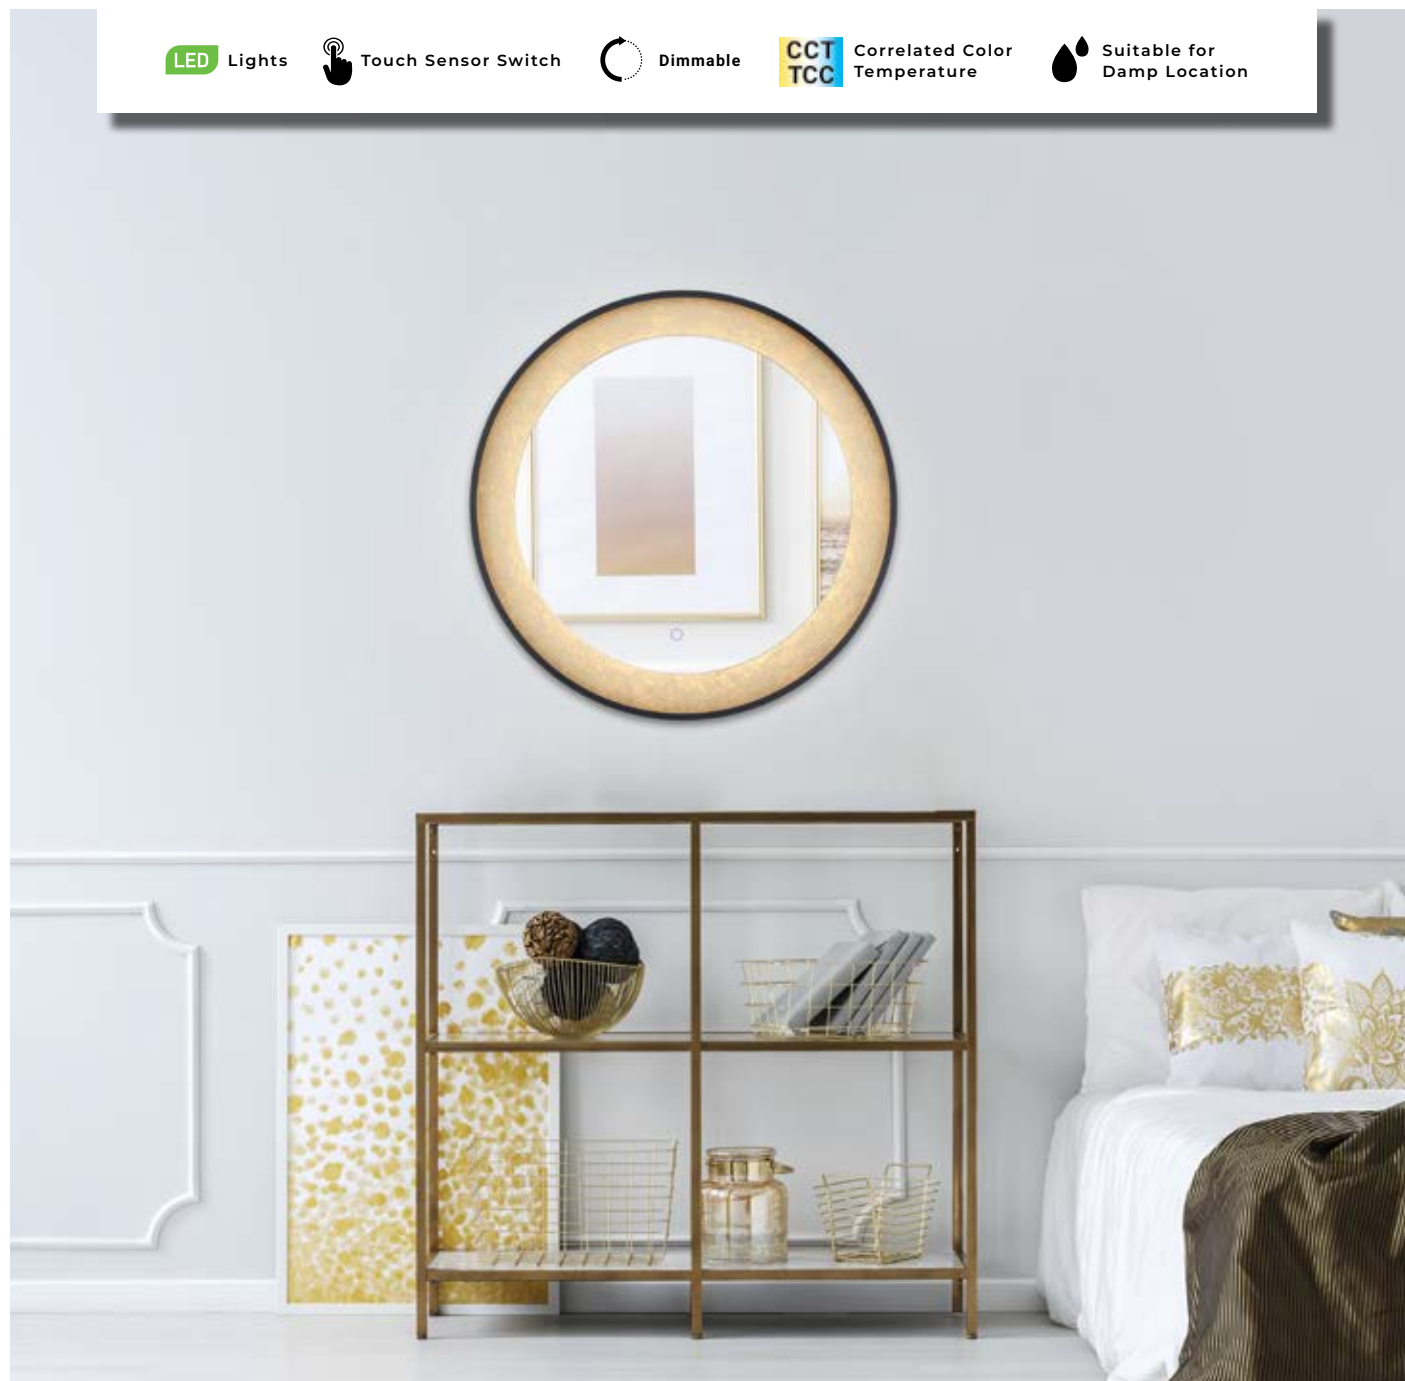

LED Lights

Touch Sensor Switch

Dimmable

CCT TCC Correlated Color Temperature

Suitable for Damp Location