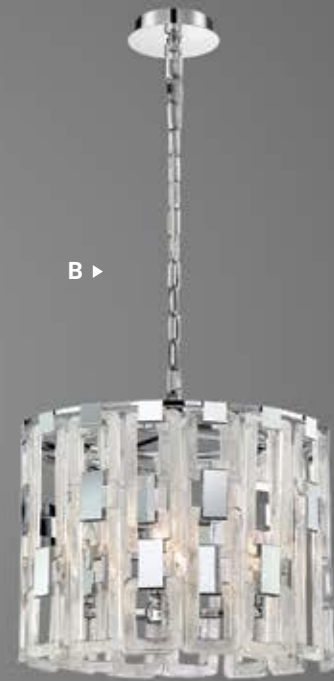

Dia: 37.75" | H: 21.25"

Canopy: 6" | Max H: 202"

6 x 60W

B10 E12

C 38865-015

29" Round Chandelier

Dia: 28.5" | H: 21.25"

Canopy: 5" | Max H: 94"

POLISHED CHROME LINKS

TEXTURED PRESSED GLASS

VIVIANA CHANDELIER
33744-018

VIVIANA

CHROME

A ▶

A 33741-017
36" Chandelier
Dia: 36" | H: 97"
Canopy: 10" | Max H: 279.5"
26 x 40W
B10 E12

B ▶