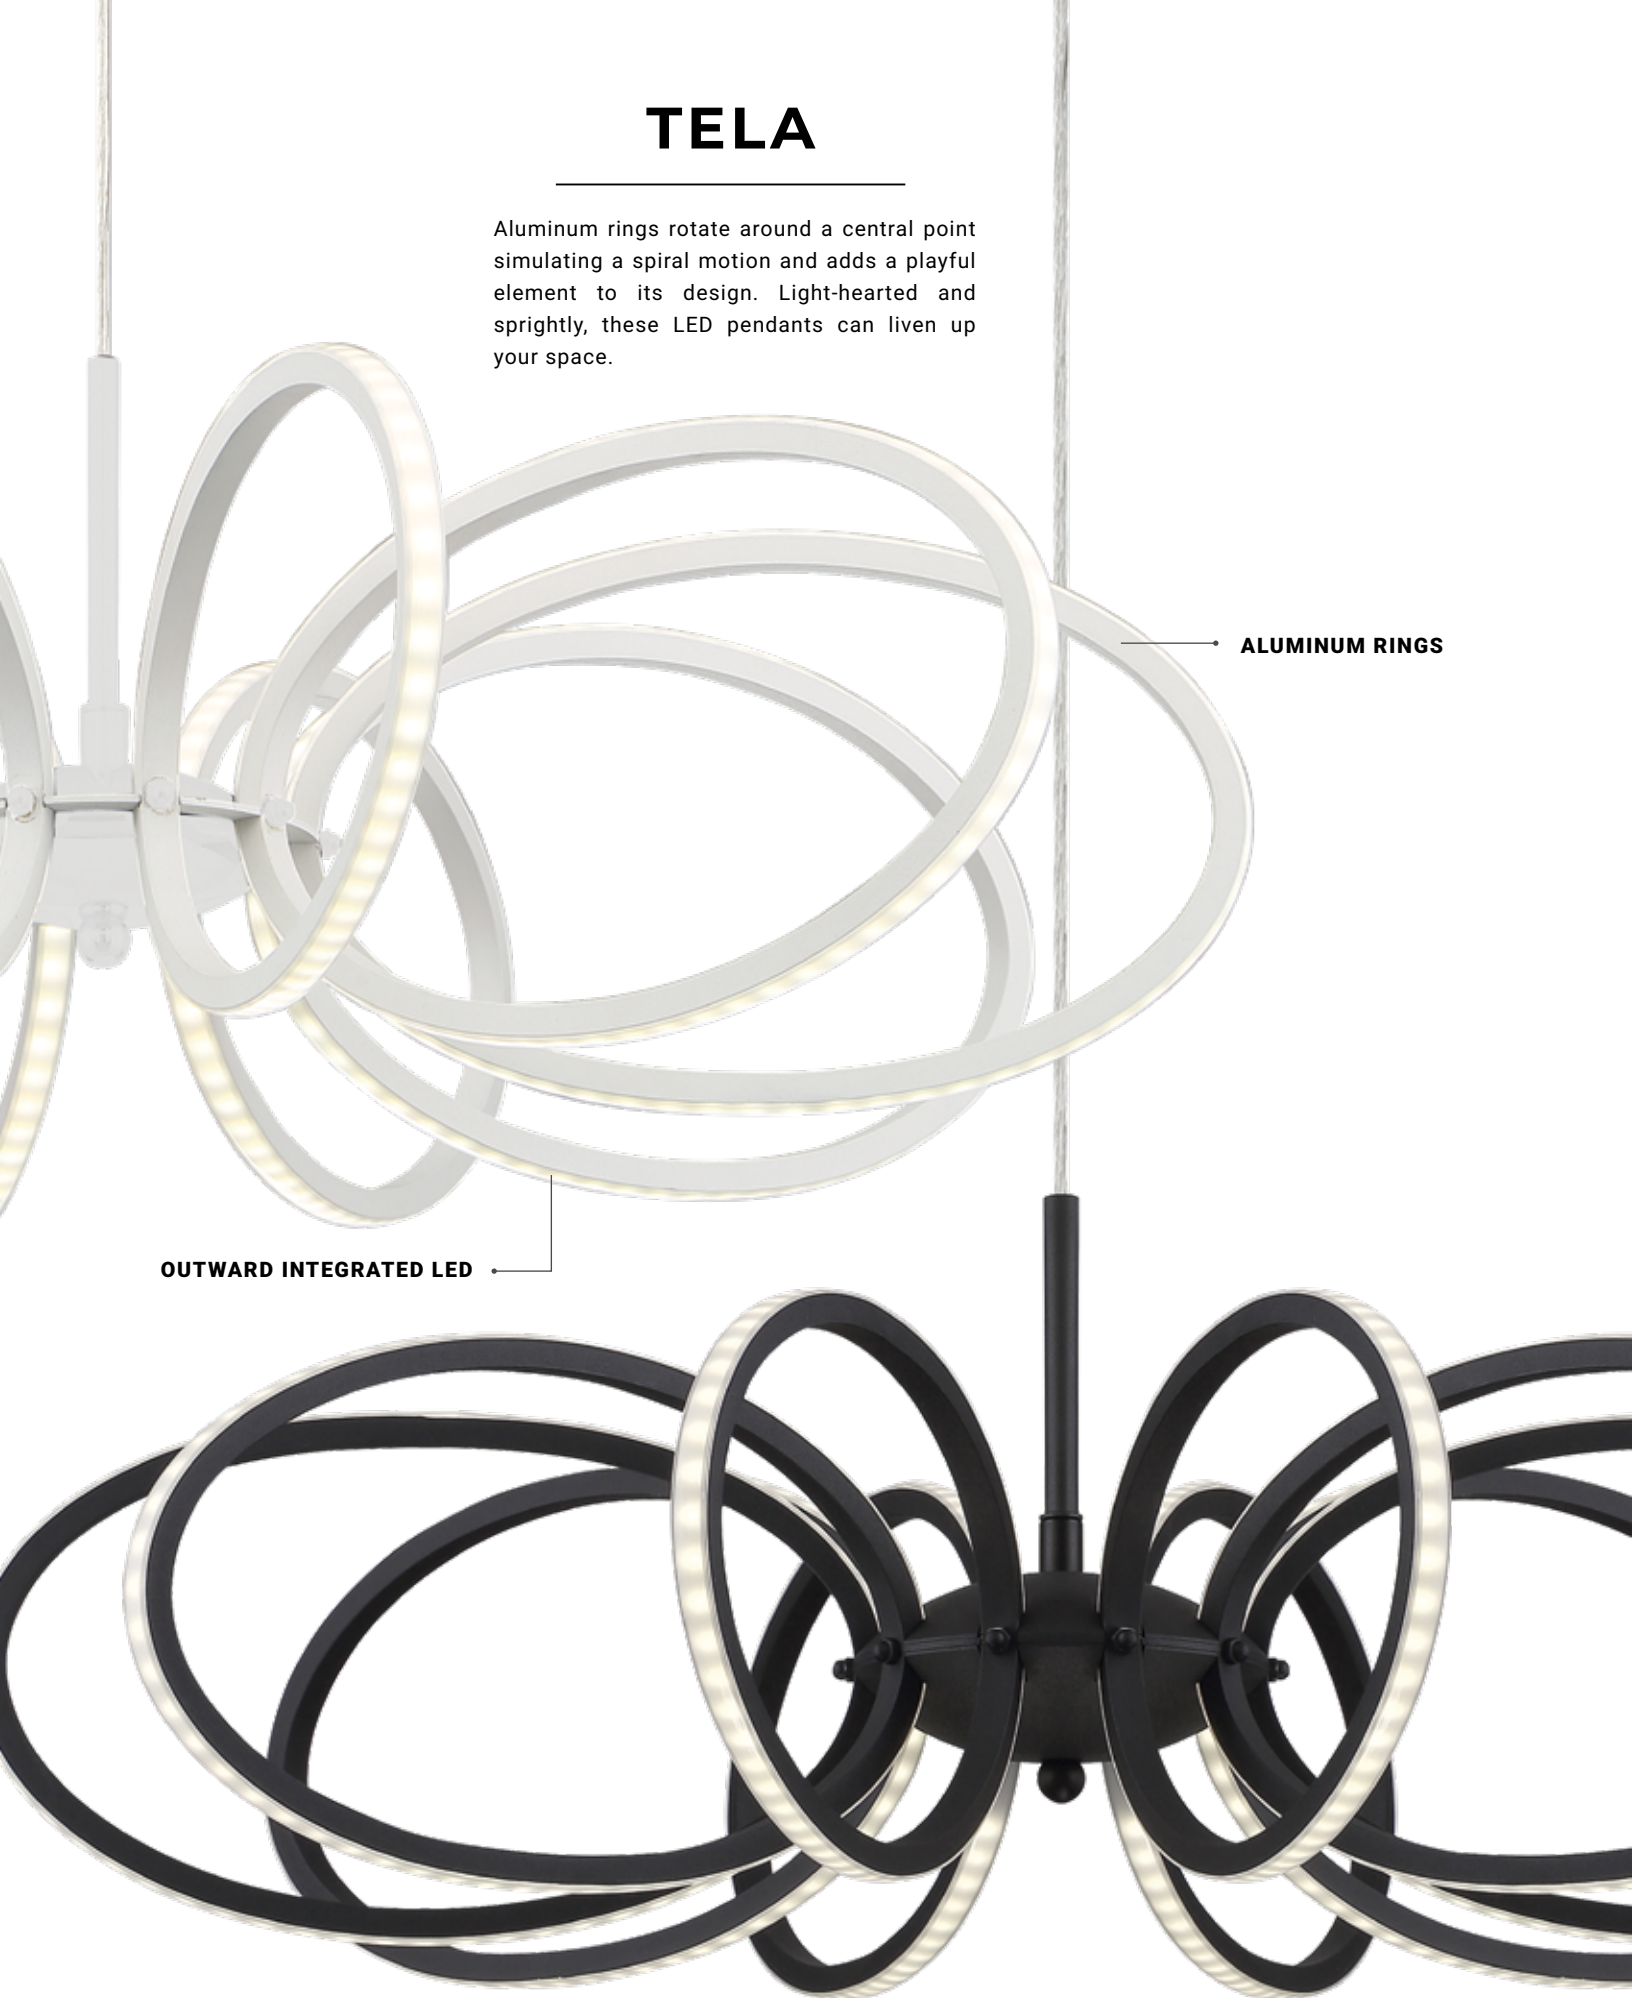

GLENVIEW

A super chic rounded cube is suspended from one of the corners creating a slight diamond shape. The cube, which is a formation of 6 LED rings, radiate ethereal grace. With its open caged design, the structure when viewed from different angles create different patterns of petals or butterfly wings.

INWARD LED RINGS

FLORAL FORM

GLENVIEW

CHROME | GOLD

A 37104 LED
34" Round LED Pendant

Dia: 34" | H: 33.5"
Canopy: 11" | Max H: 155"
70W LED
3000K
3500 Delivered Lumens
Dimmable

-016 CHROME -023 GOLD

B 37102 LED
24" Round LED Pendant

Dia: 24" | H: 23.25"
Canopy: 7.75" | Max H: 96.5"
40W LED
3000K
2000 Delivered Lumens
Dimmable

-012 CHROME -020 GOLD

TELA

Aluminum rings rotate around a central point simulating a spiral motion and adds a playful element to its design. Light-hearted and sprightly, these LED pendants can liven up your space.