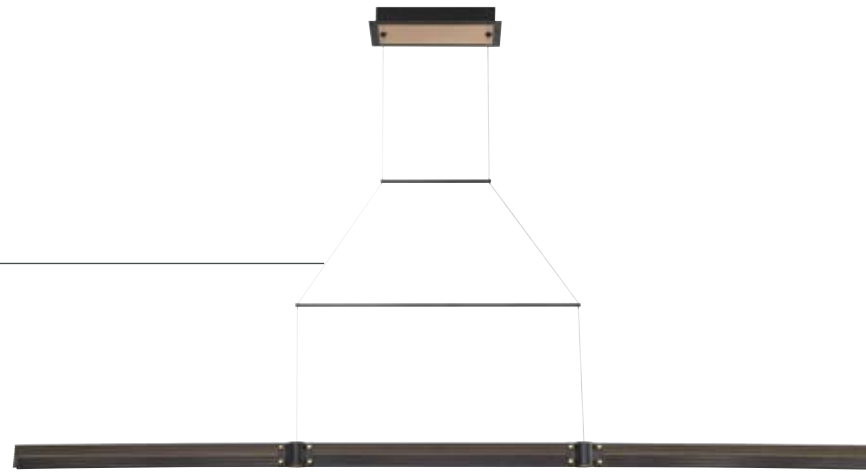

ADMIRAL

BLACK + BRASS

LINEAR CHANDELIER