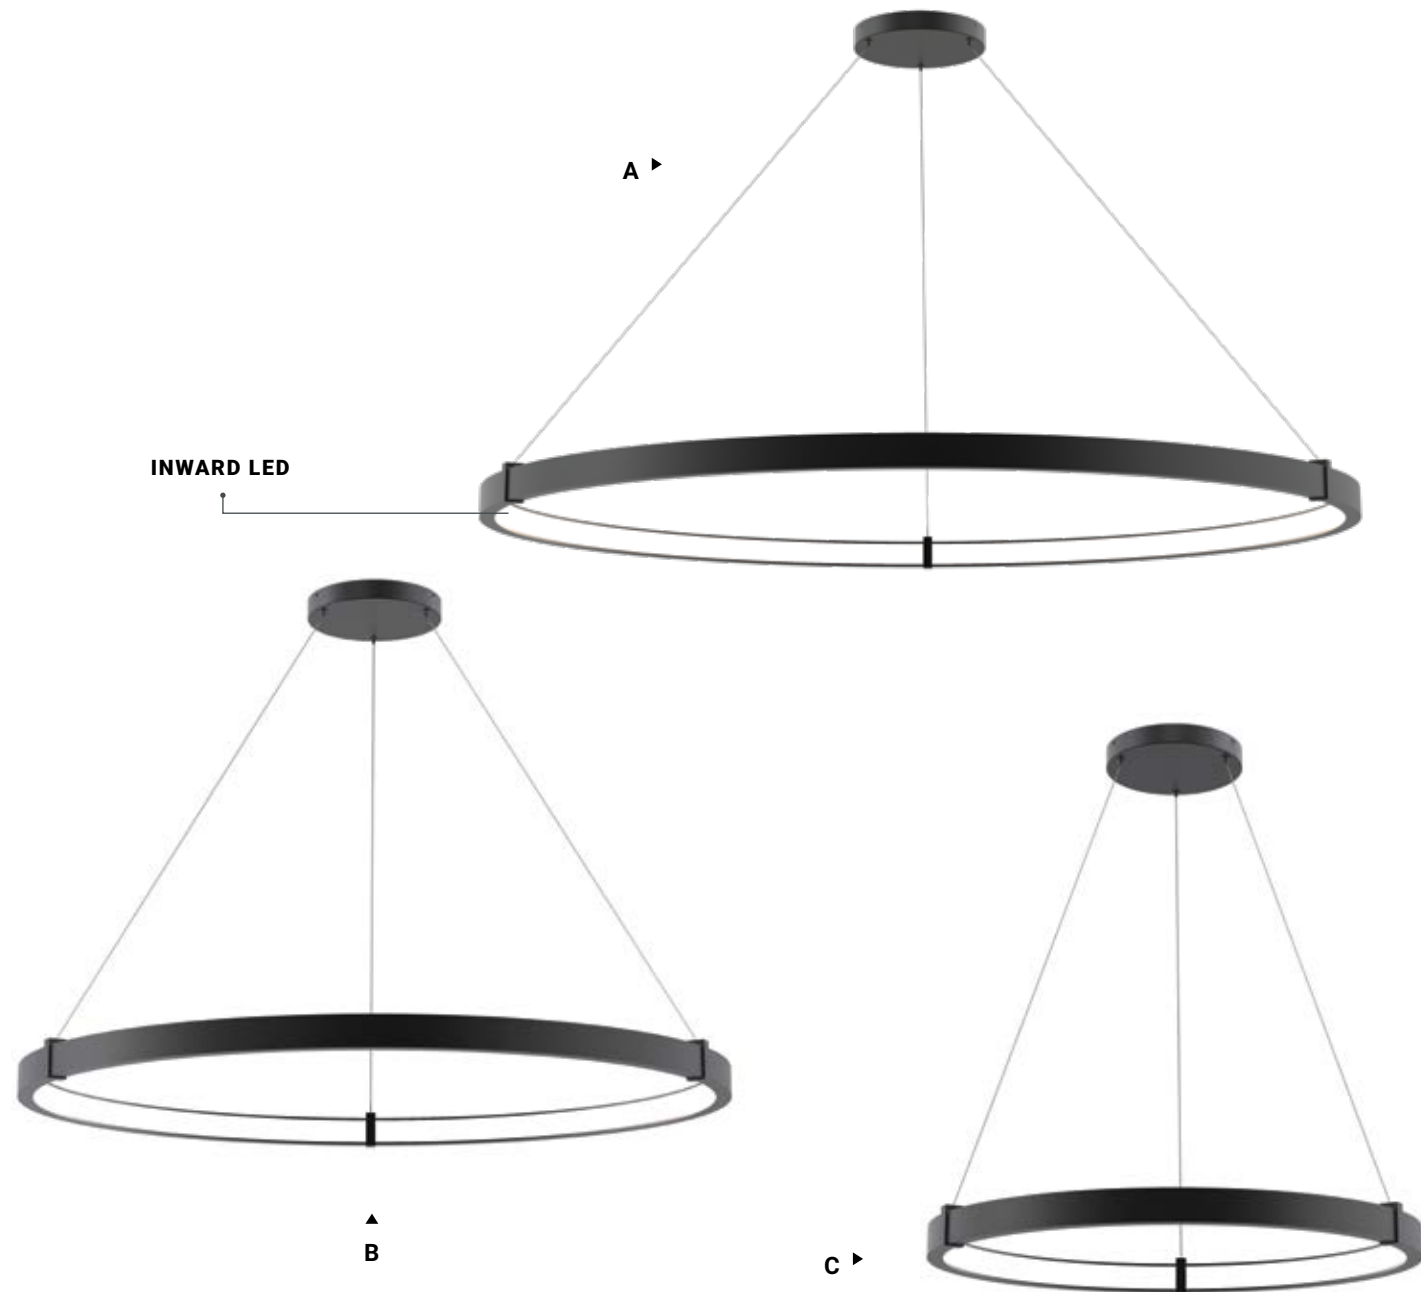

MUCCI

MATTE BLACK

A **38136-016** LED
60" Inward LED Pendant
Dia: 60" | H: 2"
Canopy: 11" | Max H: 99.5"
88W LED
3000K
3960 Delivered Lumens
Dimmable

B **38135-019** LED
48" Inward LED Pendant
Dia: 48" | H: 2"
Canopy: 9.5" | Max H: 99.5"
73W LED
3000K
3280 Delivered Lumens
Dimmable

C **38134-012** LED
32" Inward LED Pendant
Dia: 32" | H: 2"
Canopy: 9.5" | Max H: 99.5"
54W LED
3000K
2430 Delivered Lumens
Dimmable

D **38138-010** LED
60" Inward Rectangular LED Pendant
L: 59.5" | W: 18.75" | H: 2"
Canopy: 11.75" x 4.75" | Max H: 99.5"
76W LED
3000K
3600 Delivered Lumens
Dimmable