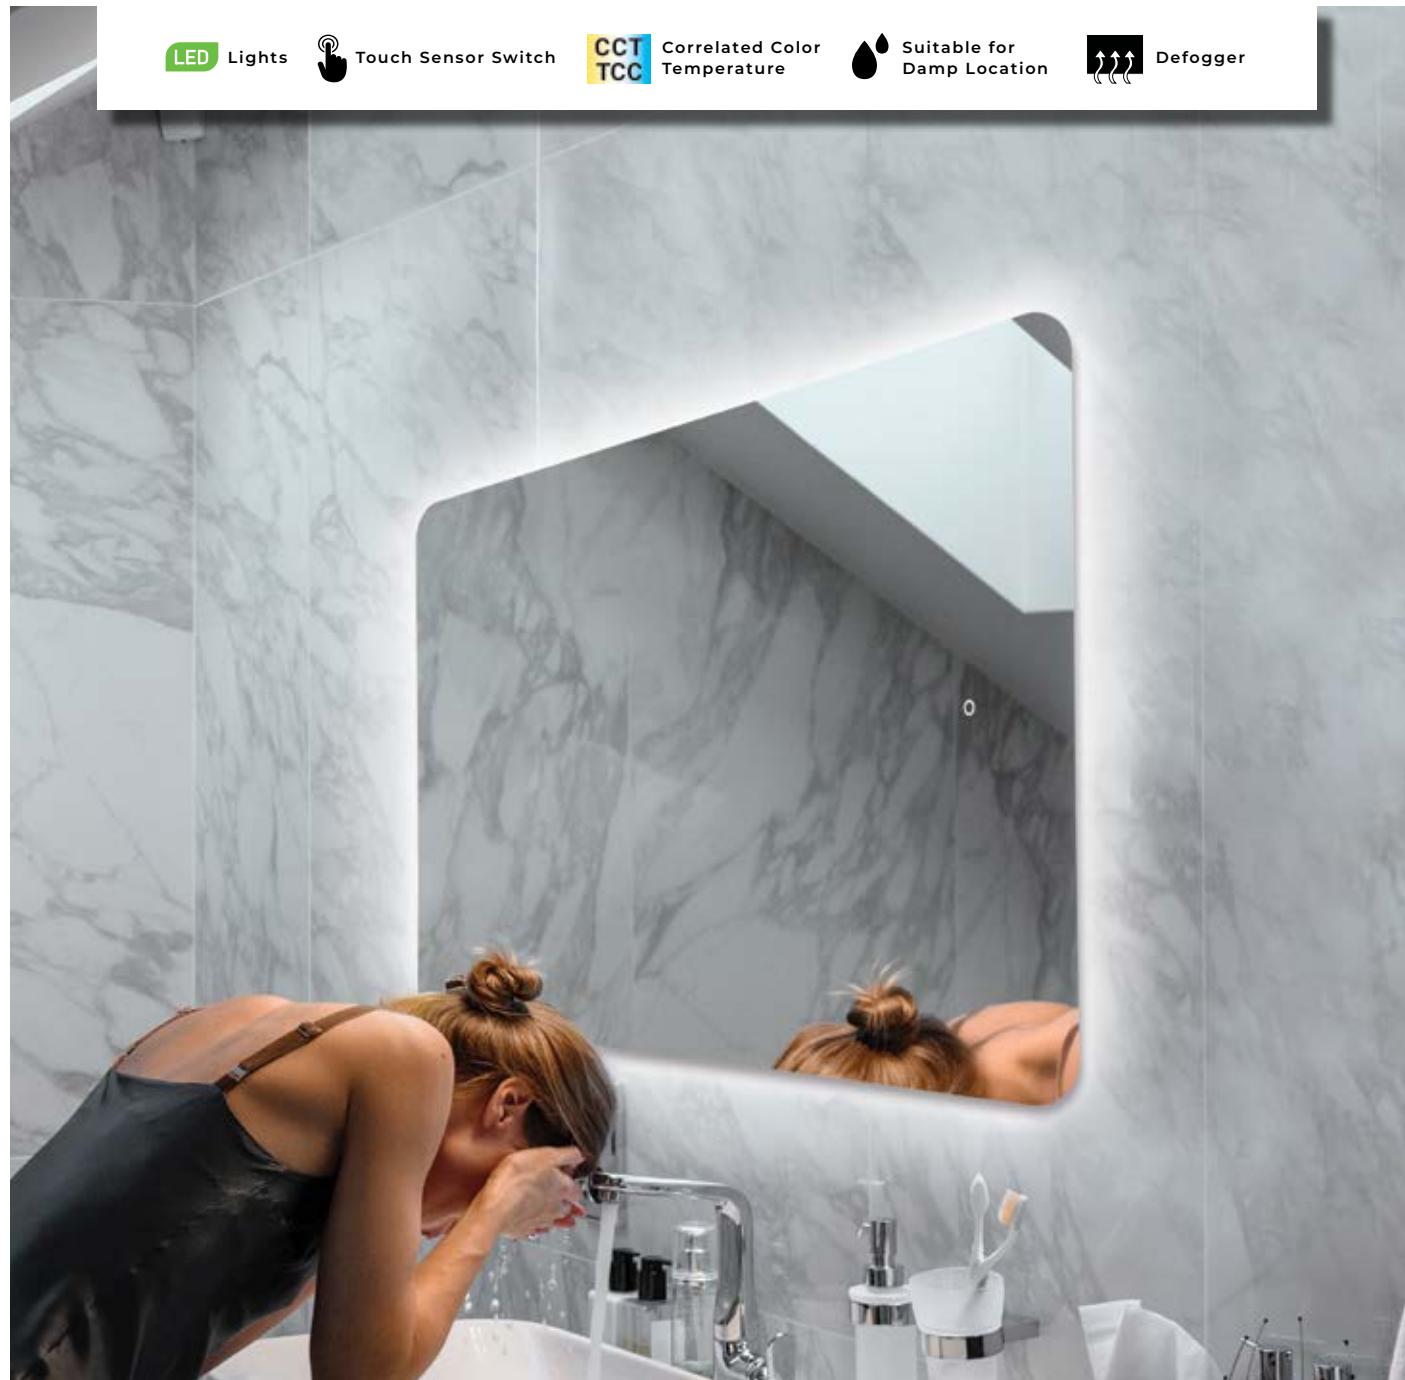

LED Lights

Touch Sensor Switch

CCT TCC Correlated Color Temperature

Suitable for Damp Location

Defogger