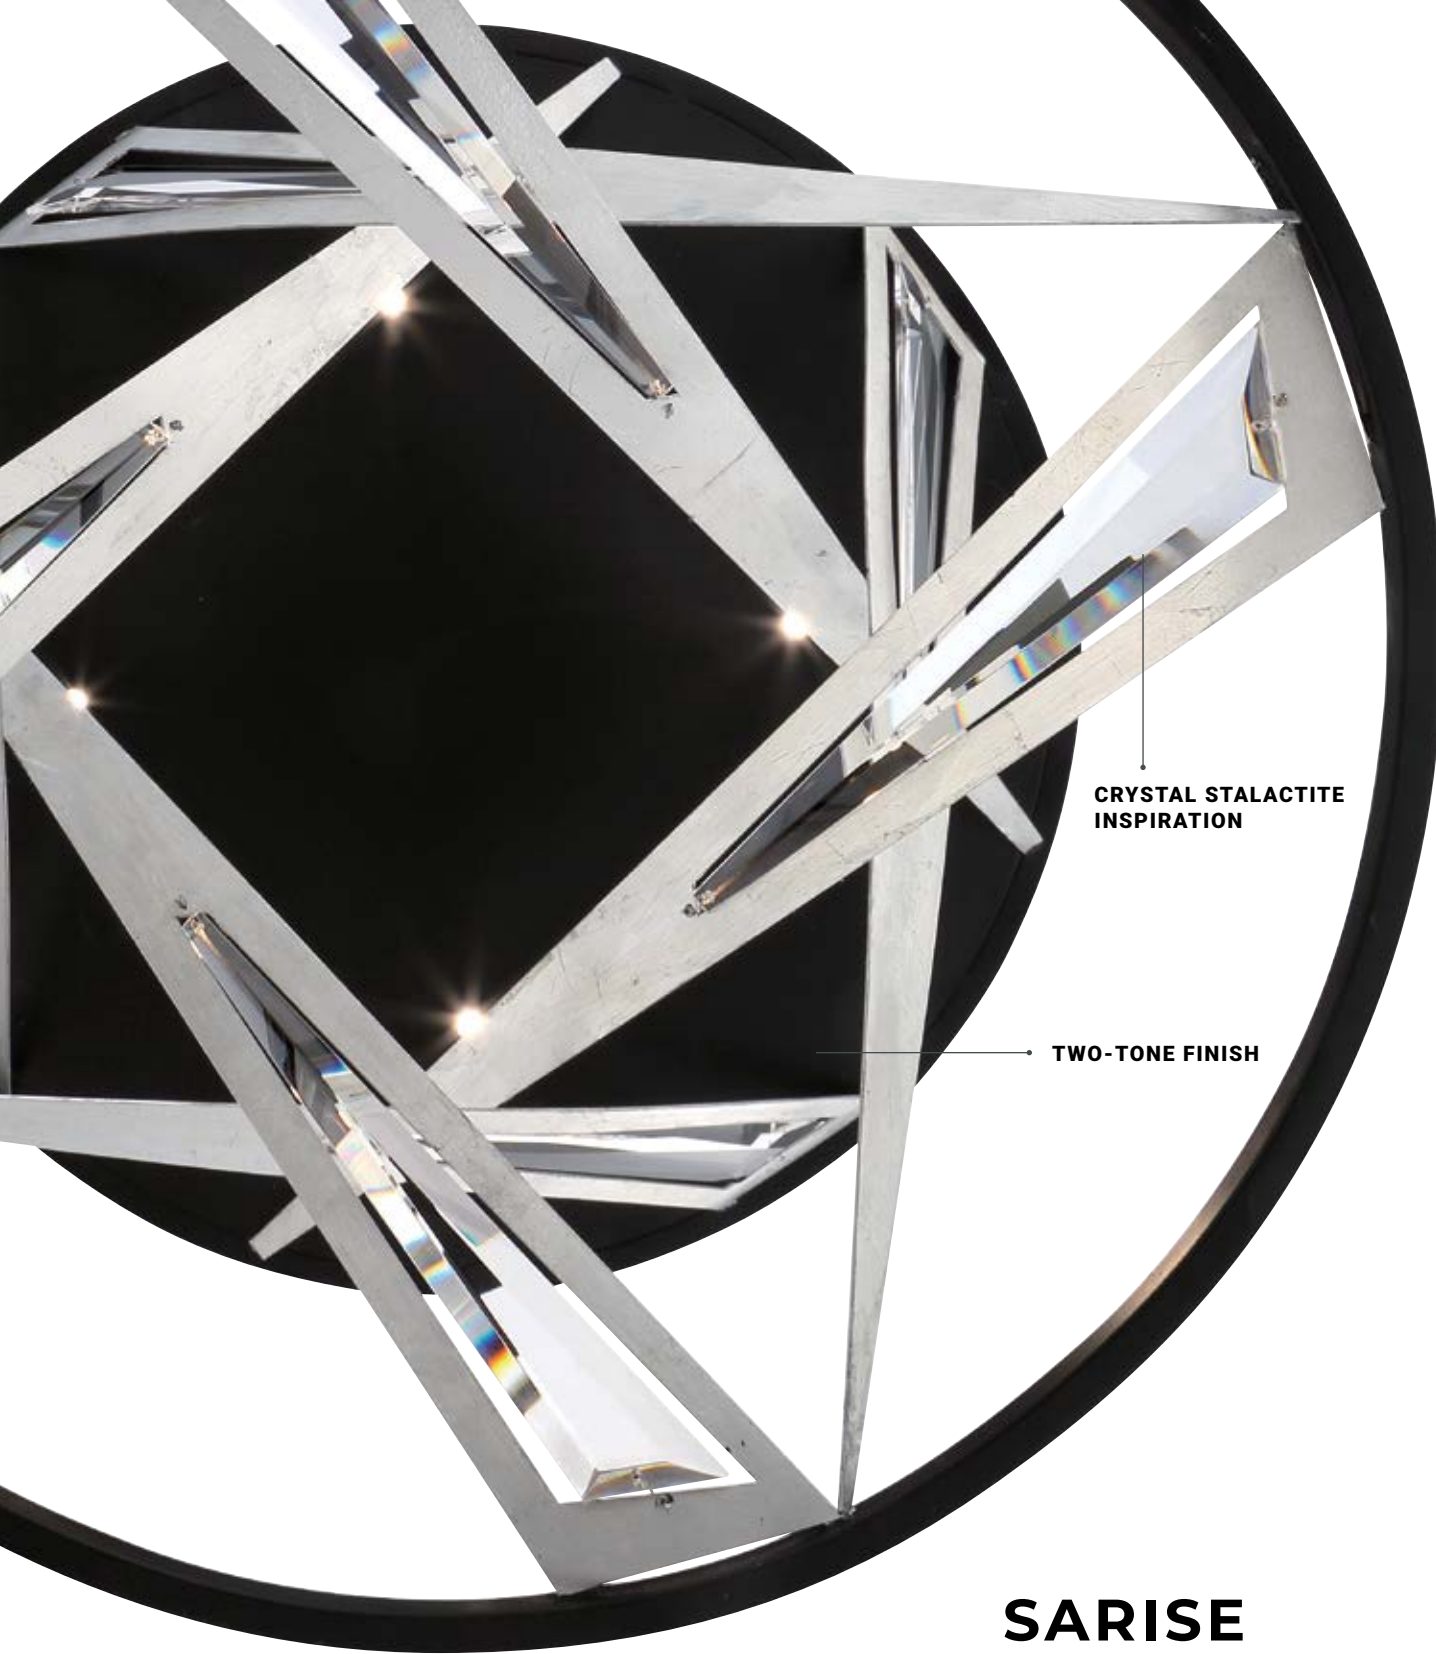

Dia: 33" | H: 27.5"
Canopy: 6" | Max H: 70.25"
6 x 60W
B10 E12

B 31888-011*
45" Chandelier

Dia: 45" | H: 36.5"
Canopy: 8" | Max H: 97.25"
10 x 60W
B10 E12

CRYSTAL STALACTITE
INSPIRATION

TWO-TONE FINISH

SARISE