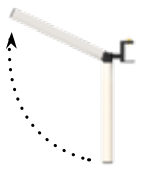

Cylindrical body for
full 360° illumination
Diffused light
Adjustable head
Rotate: 100°, 240°

SIDE VIEW
100°