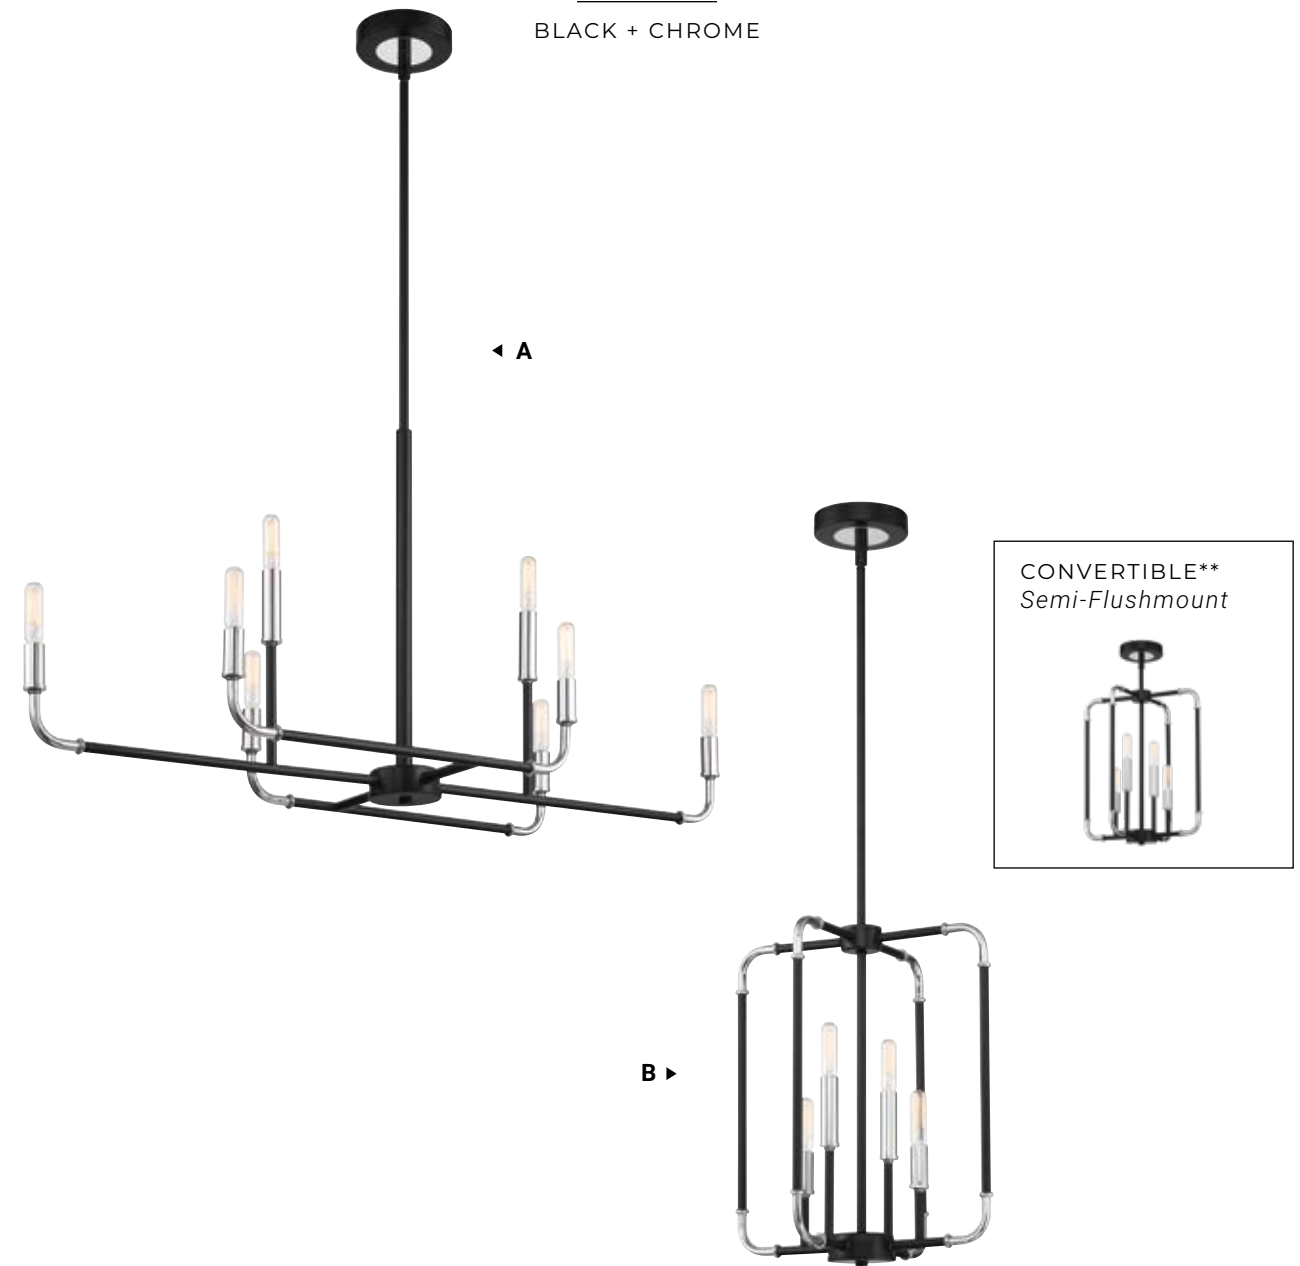

PERCY

BLACK + CHROME

*Comes with 3" + 6" + 12" + 18" + 18" extension rods

A 37129-019*
36" Oval Chandelier
L: 35.75" | W: 11.75" | H: 17.25"
Canopy: 4.75" | Max H: 75.25"
8 x 40W
EDISON BULB E12
(included)

B 37128-012*
14" Chandelier**
L: 13.75" | W: 13.75" | H: 16.25"
Canopy: 4.75" | Max H: 74.25"
4 x 40W
EDISON BULB E12
(included)