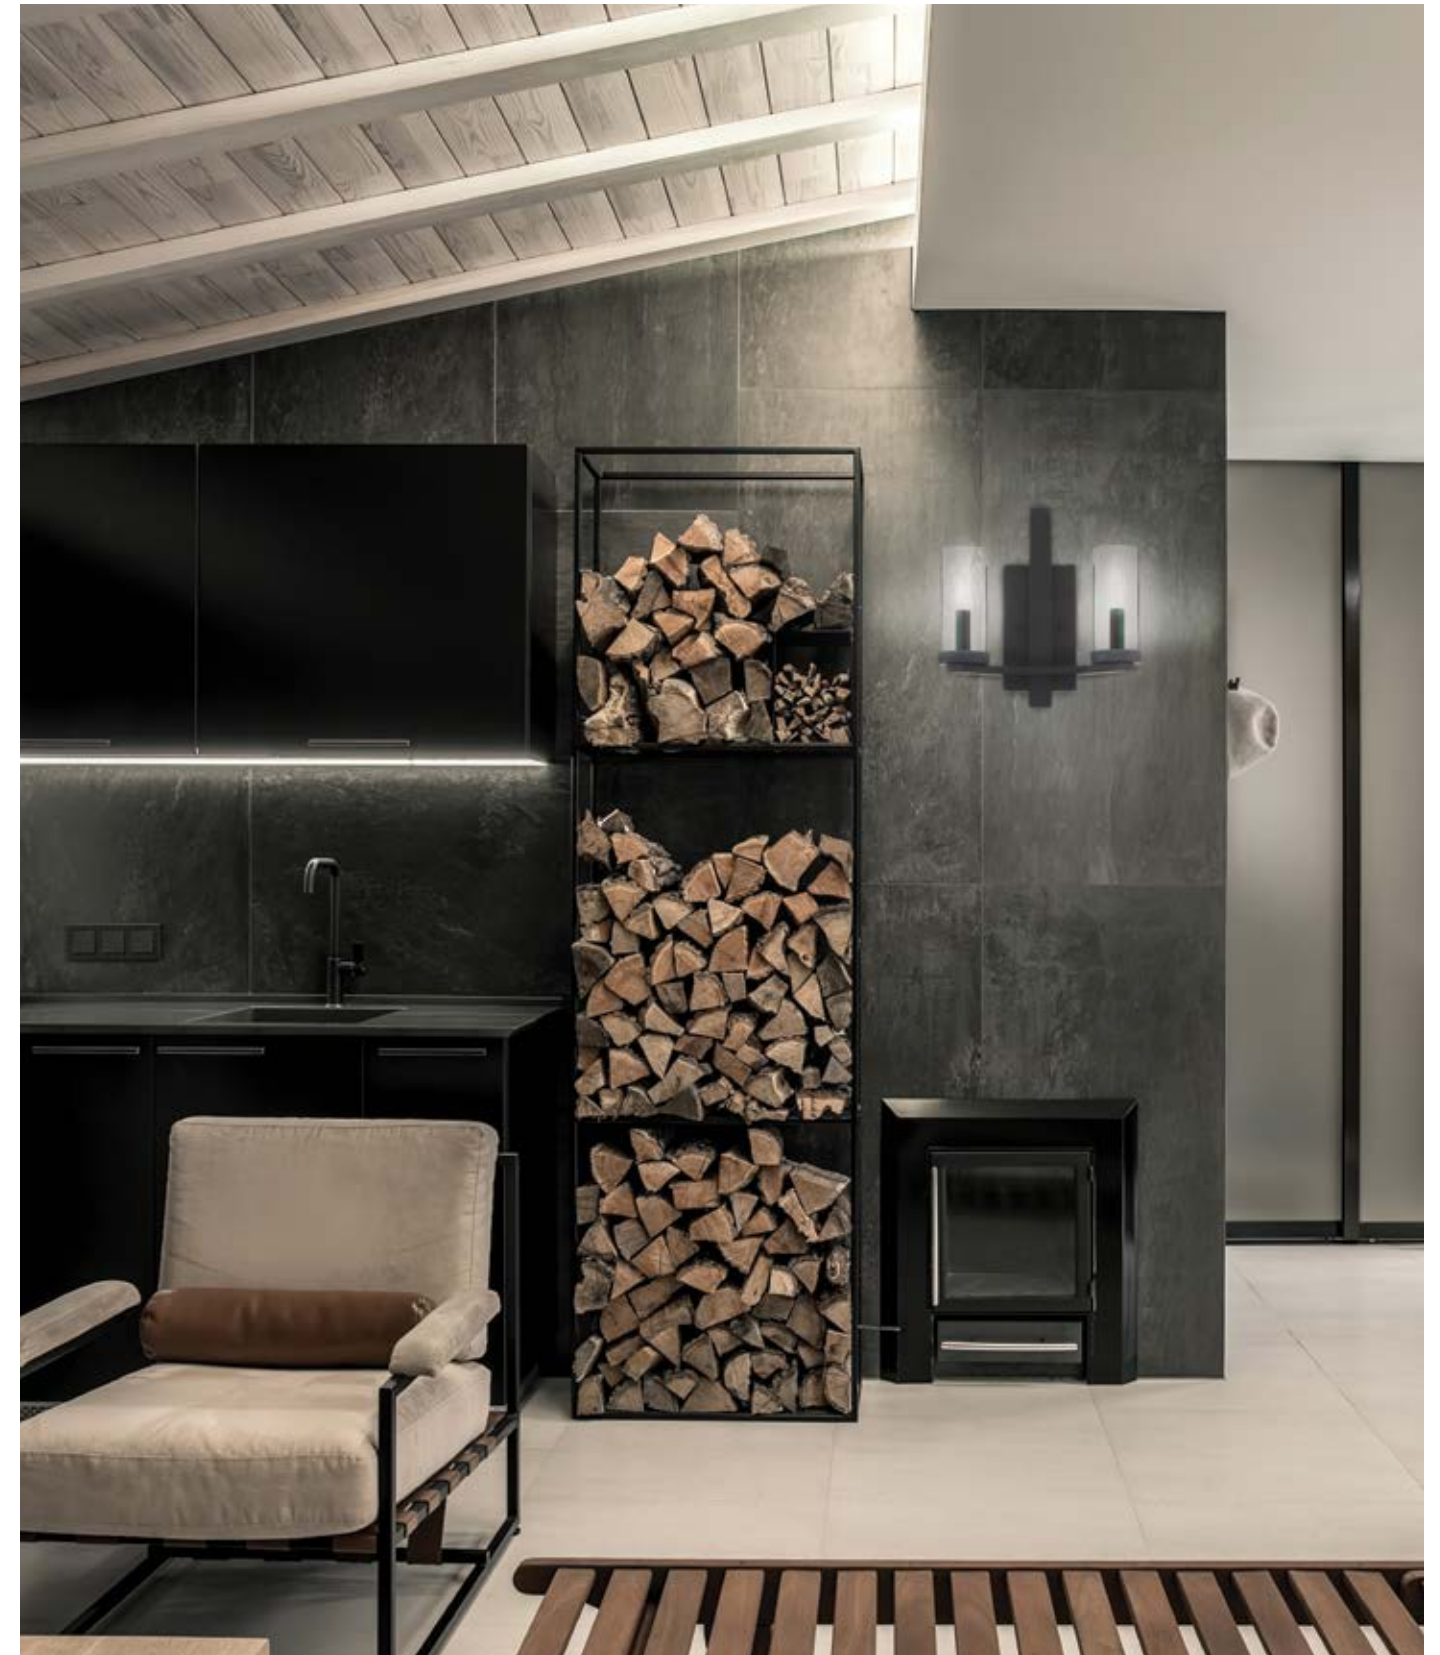

NERITO WALL SCONCE
38223-013