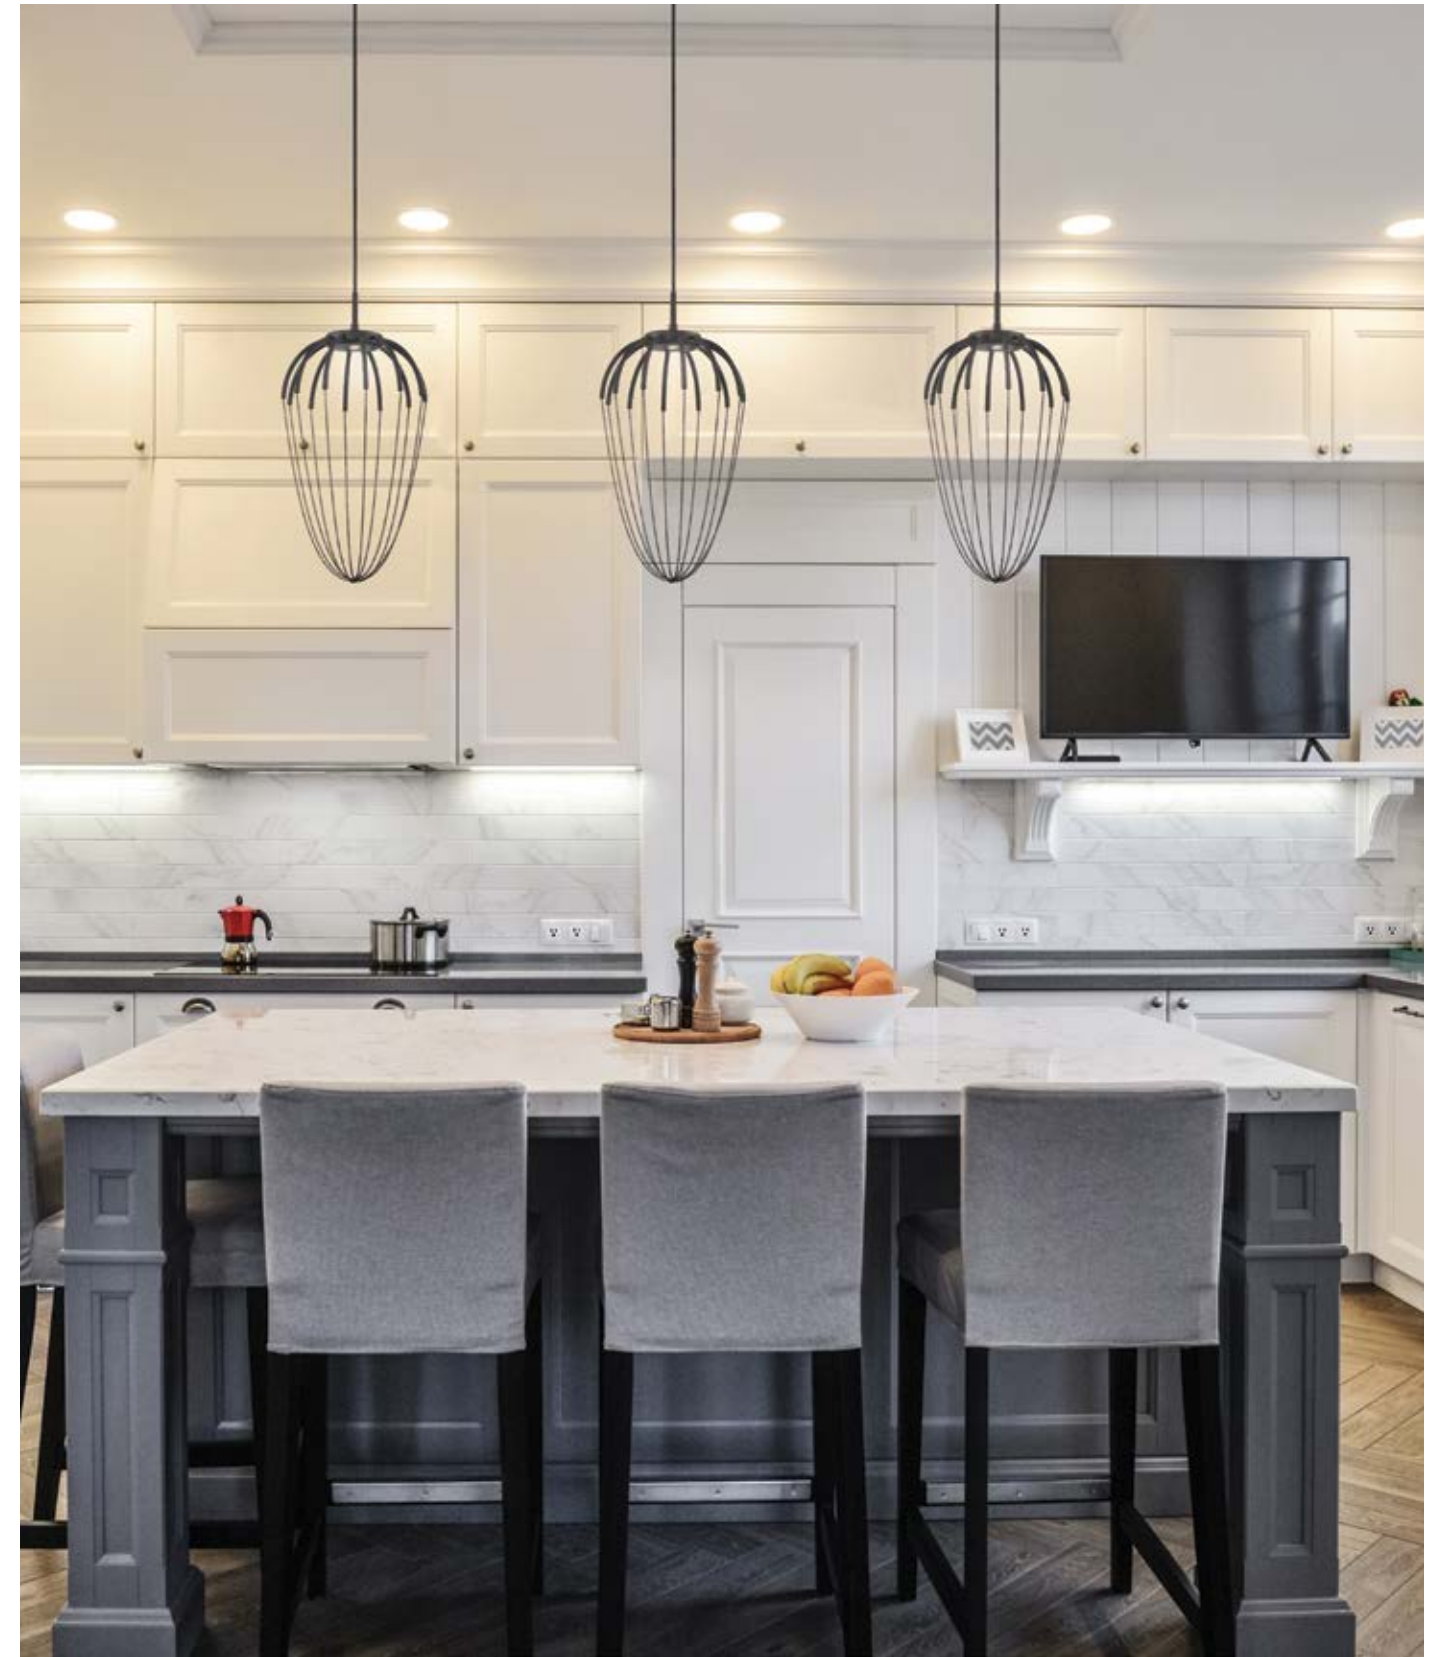

FRUSTA

The open-cage, whisk inspired design perfectly matches a wide range of décor. This versatile collection pairs with contemporary style, soft industrial designs, and various other settings for easy application.

WHISK
INSPIRED FORM

DELICATE FIXED
STRANDS

FRUSTA PENDANT
39325-020