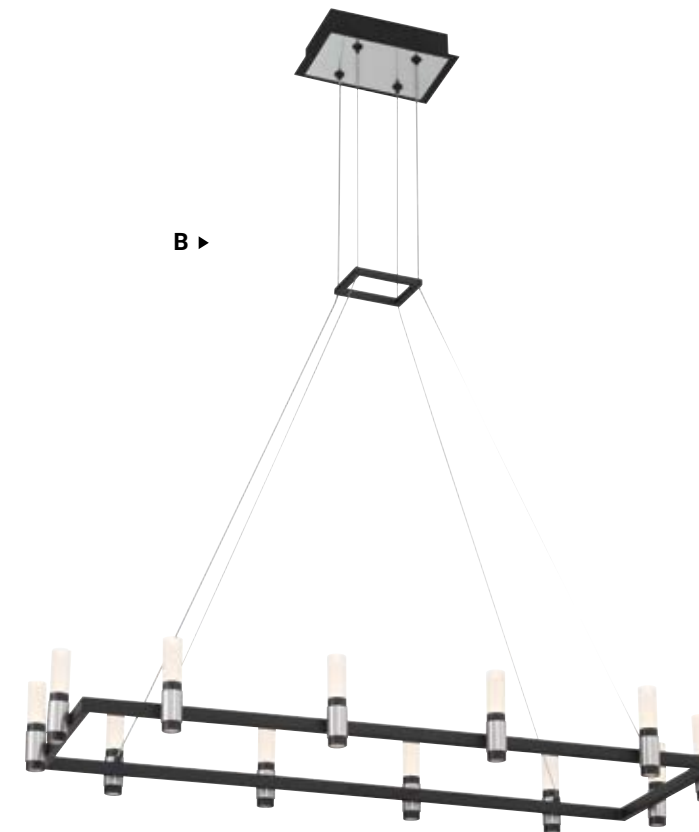

A **37049-010** **LED**
52" 2-Tier LED Chandelier
L: 51.75" | W: 27" | H: 5.25"
Canopy: 11" x 8.25" | Max H: 103.25"
110W LED
3000K
4800 Delivered Lumens
Dimmable

B ▶