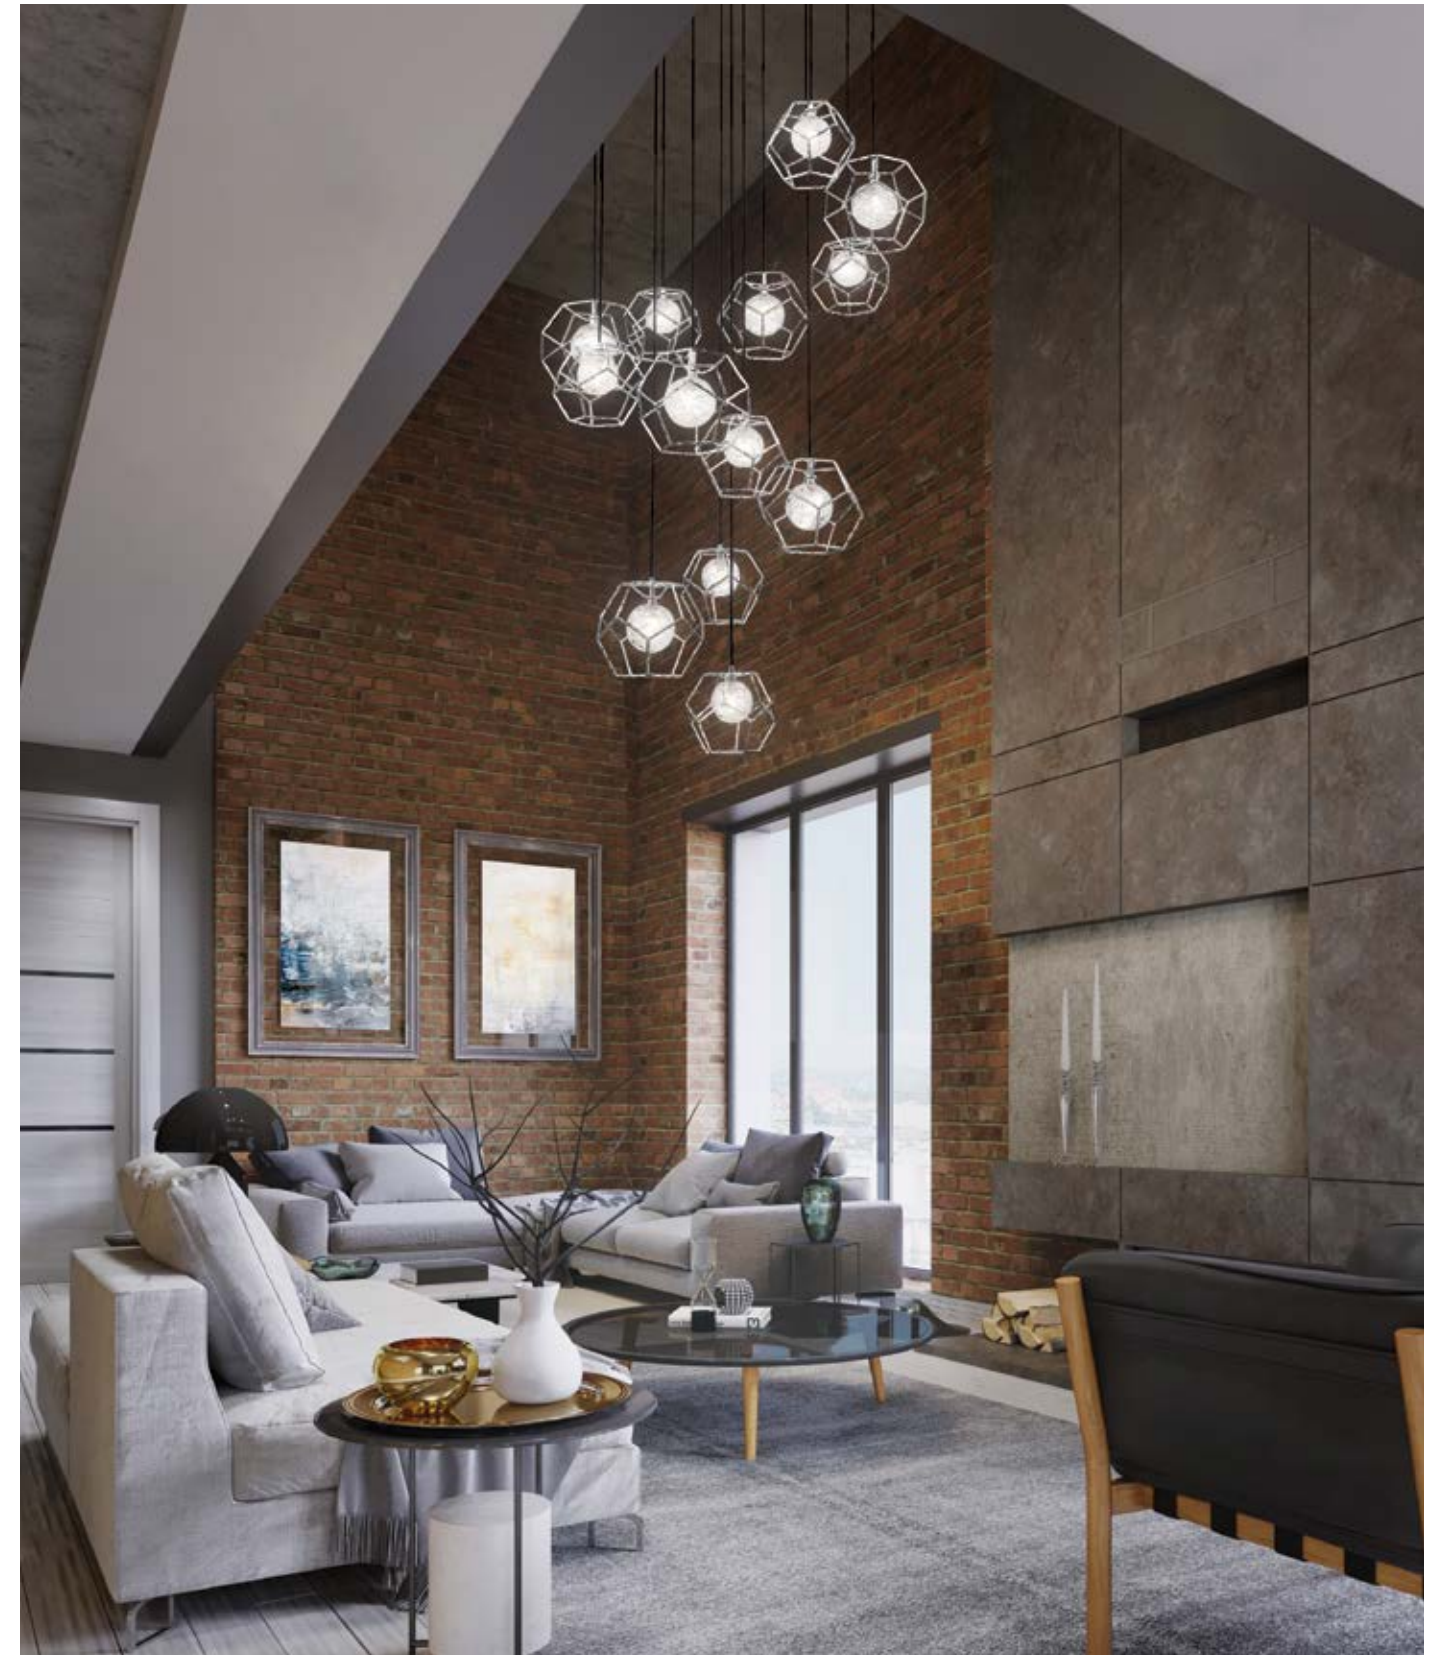

HAND PRESSED
HEXAGONAL CAGE

NORWAY

A handmade hexagonal cage suspends an ice glass feature within. Despite the webbing of the chrome cage, the open-framework adds a lightness and atmospheric quality. This contemporary piece is sure to attract attention.

ICE GLASS ORBS

NORWAY CHANDELIER
35904-014