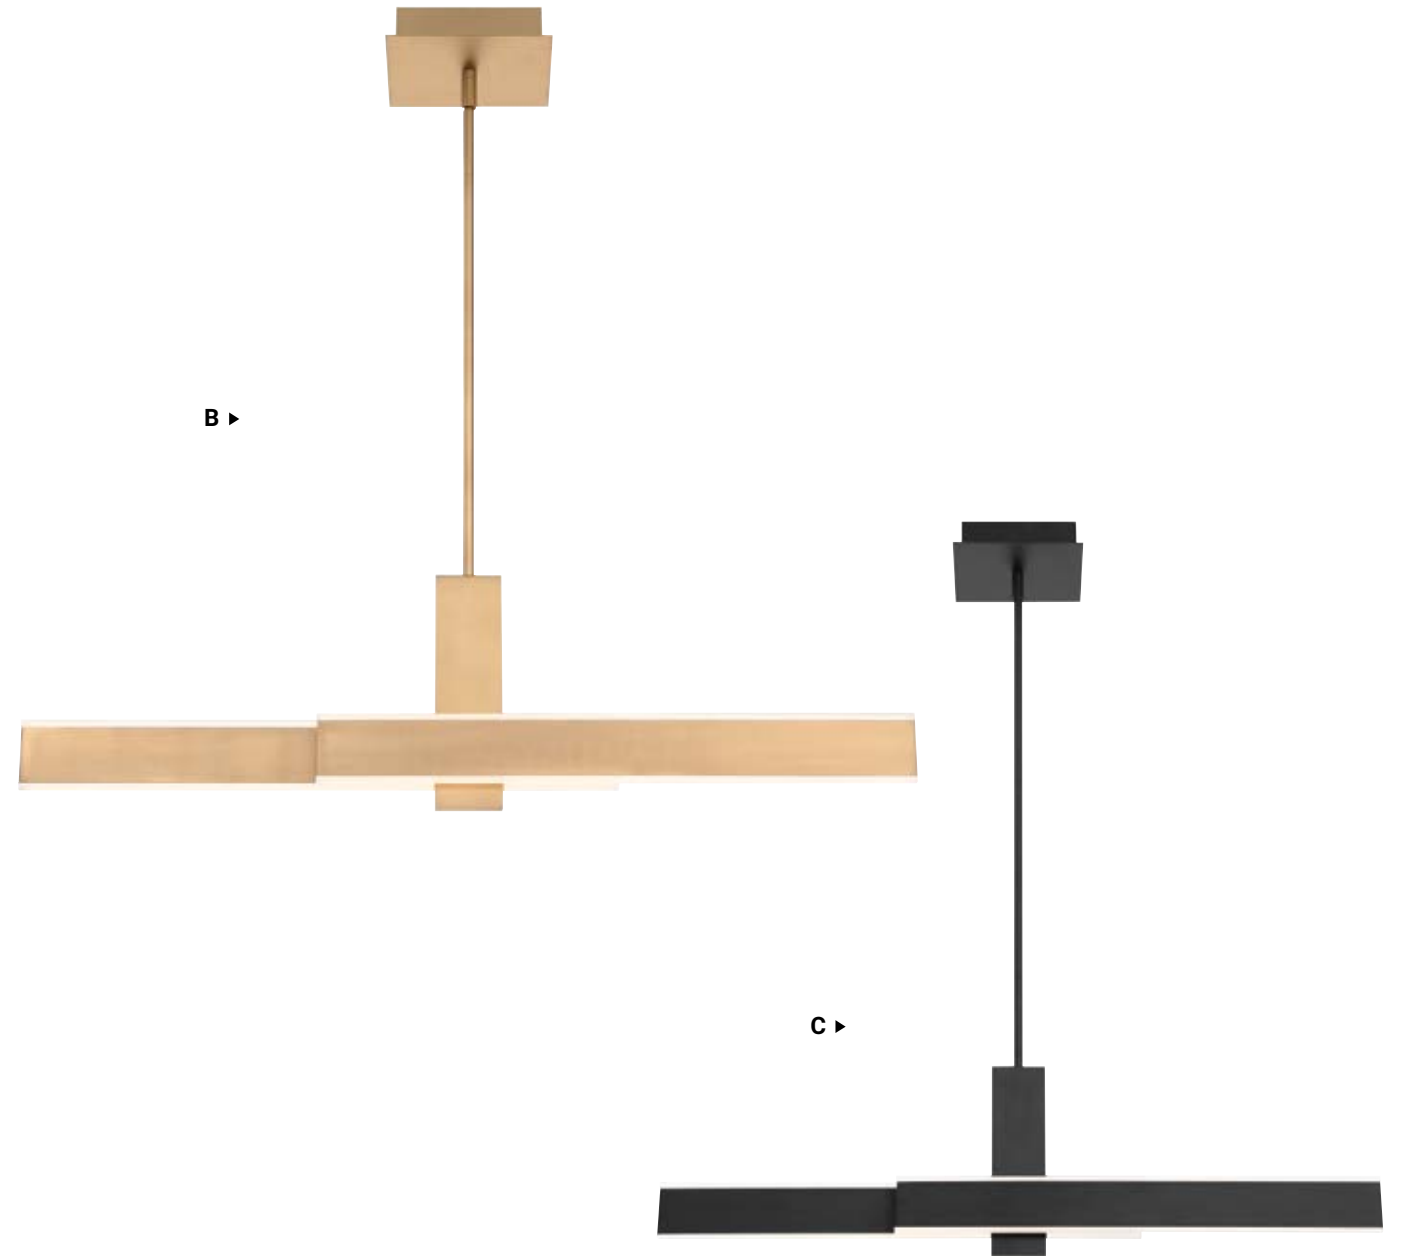

B ▶

C ▶

B 37064* LED
45" LED Chandelier
L: 45" | W: 4" | H: 8.5"
Canopy: 7" x 6" | Max H: 67"
74W LED
3000K
4700 Delivered Lumens
Dimmable

-013 MATTE BLACK
 -020 SATIN GOLD

C 37063* LED
36" LED Chandelier
L: 35.75" | W: 1.5" | H: 9.75"
Canopy: 7" x 6" | Max H: 68.25"
54W LED
3000K
3360 Delivered Lumens
Dimmable

-016 MATTE BLACK
 -023 SATIN GOLD

*Comes with 3" + 6" + 12" + 18" + 18" extension rods