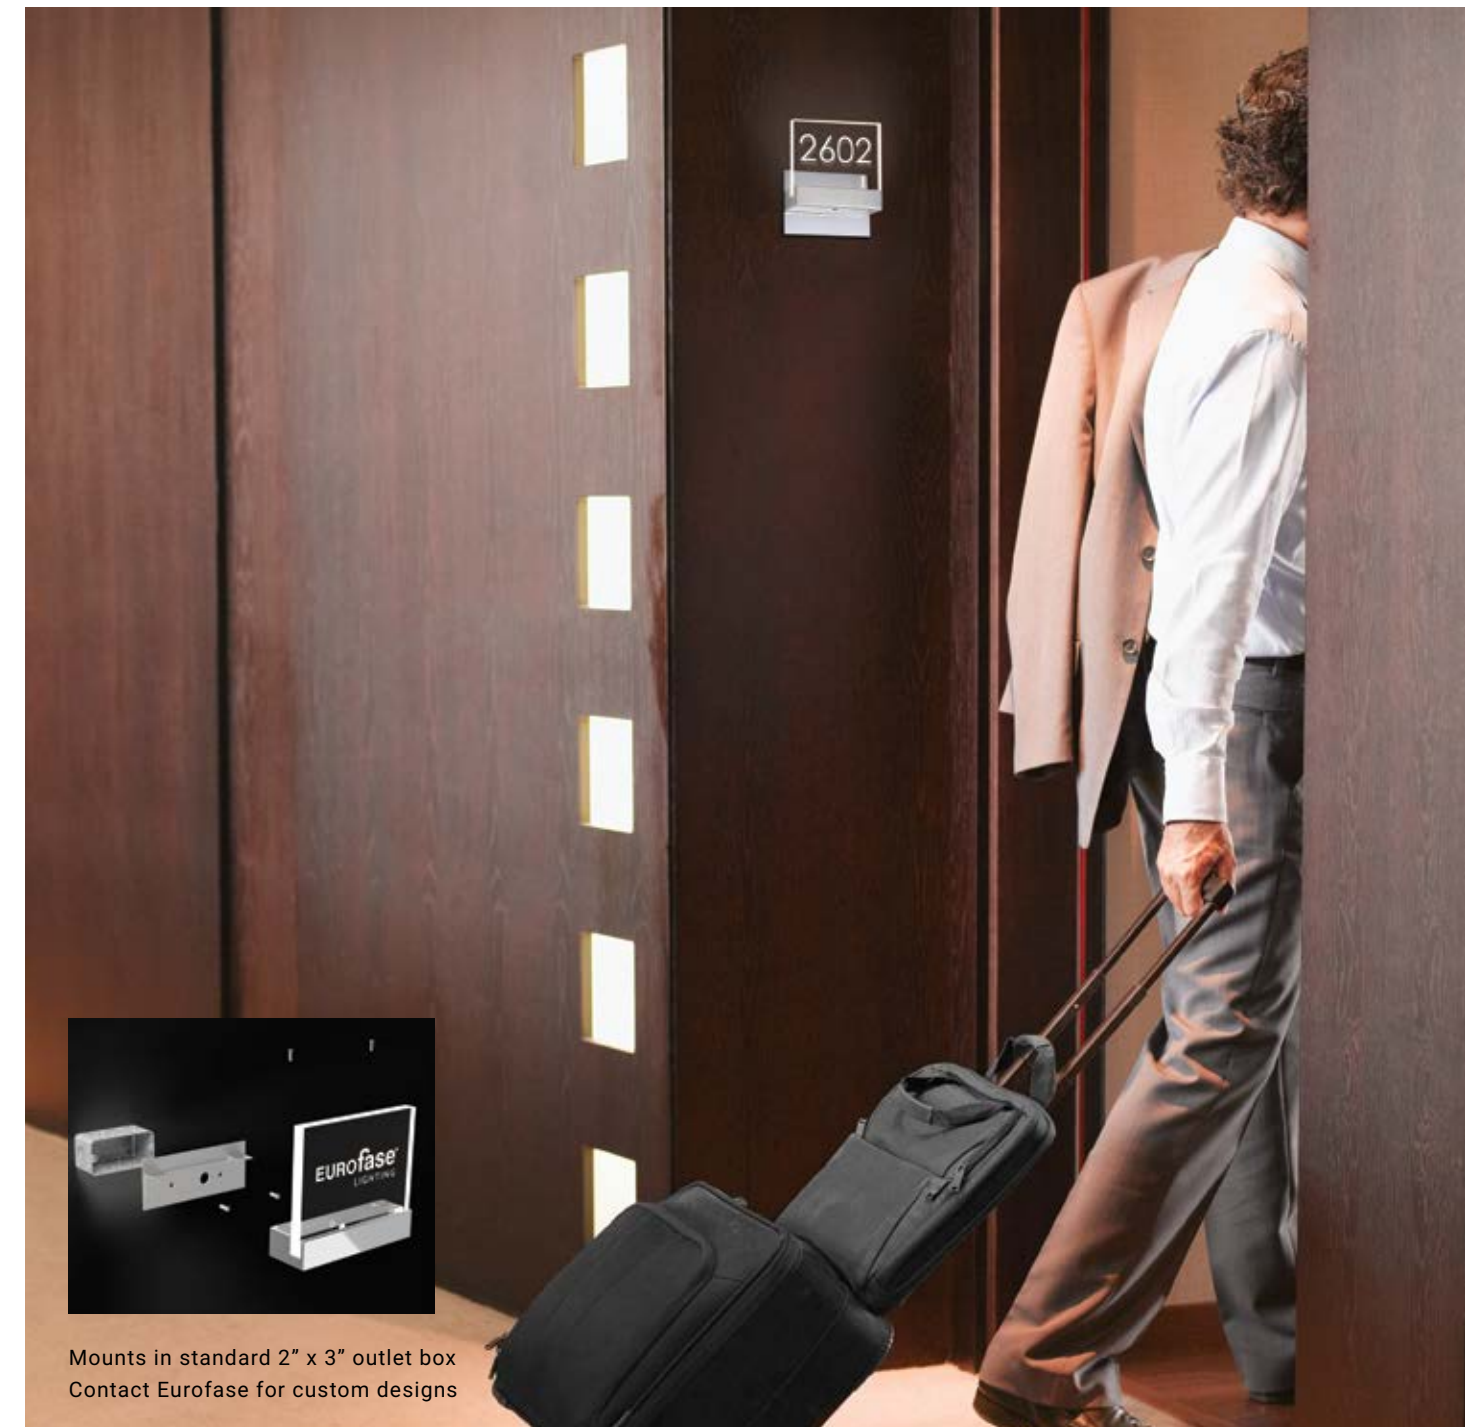

Mounts in standard 2" x 3" outlet box
Contact Eurofase for custom designs

△ For delivered lumens please refer to eurofase.com

30168-015 LED
7" LED Edge-Lit Sconce

W: 6.25" | H: 6.5" | Ext: 2"
2W LED
3000K

△ 180 Lumens