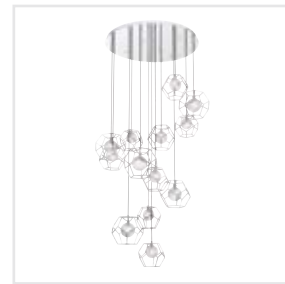

THUMBNAIL INDEX
Grand Chandelier Collection

NORWAY
P47