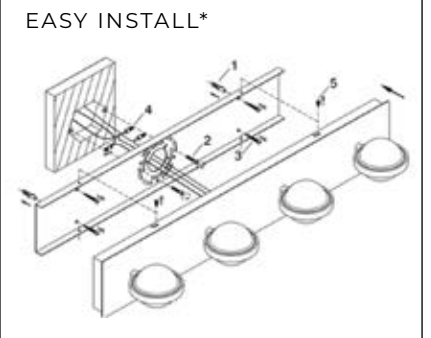

SPOSA

CHROME

▲
A