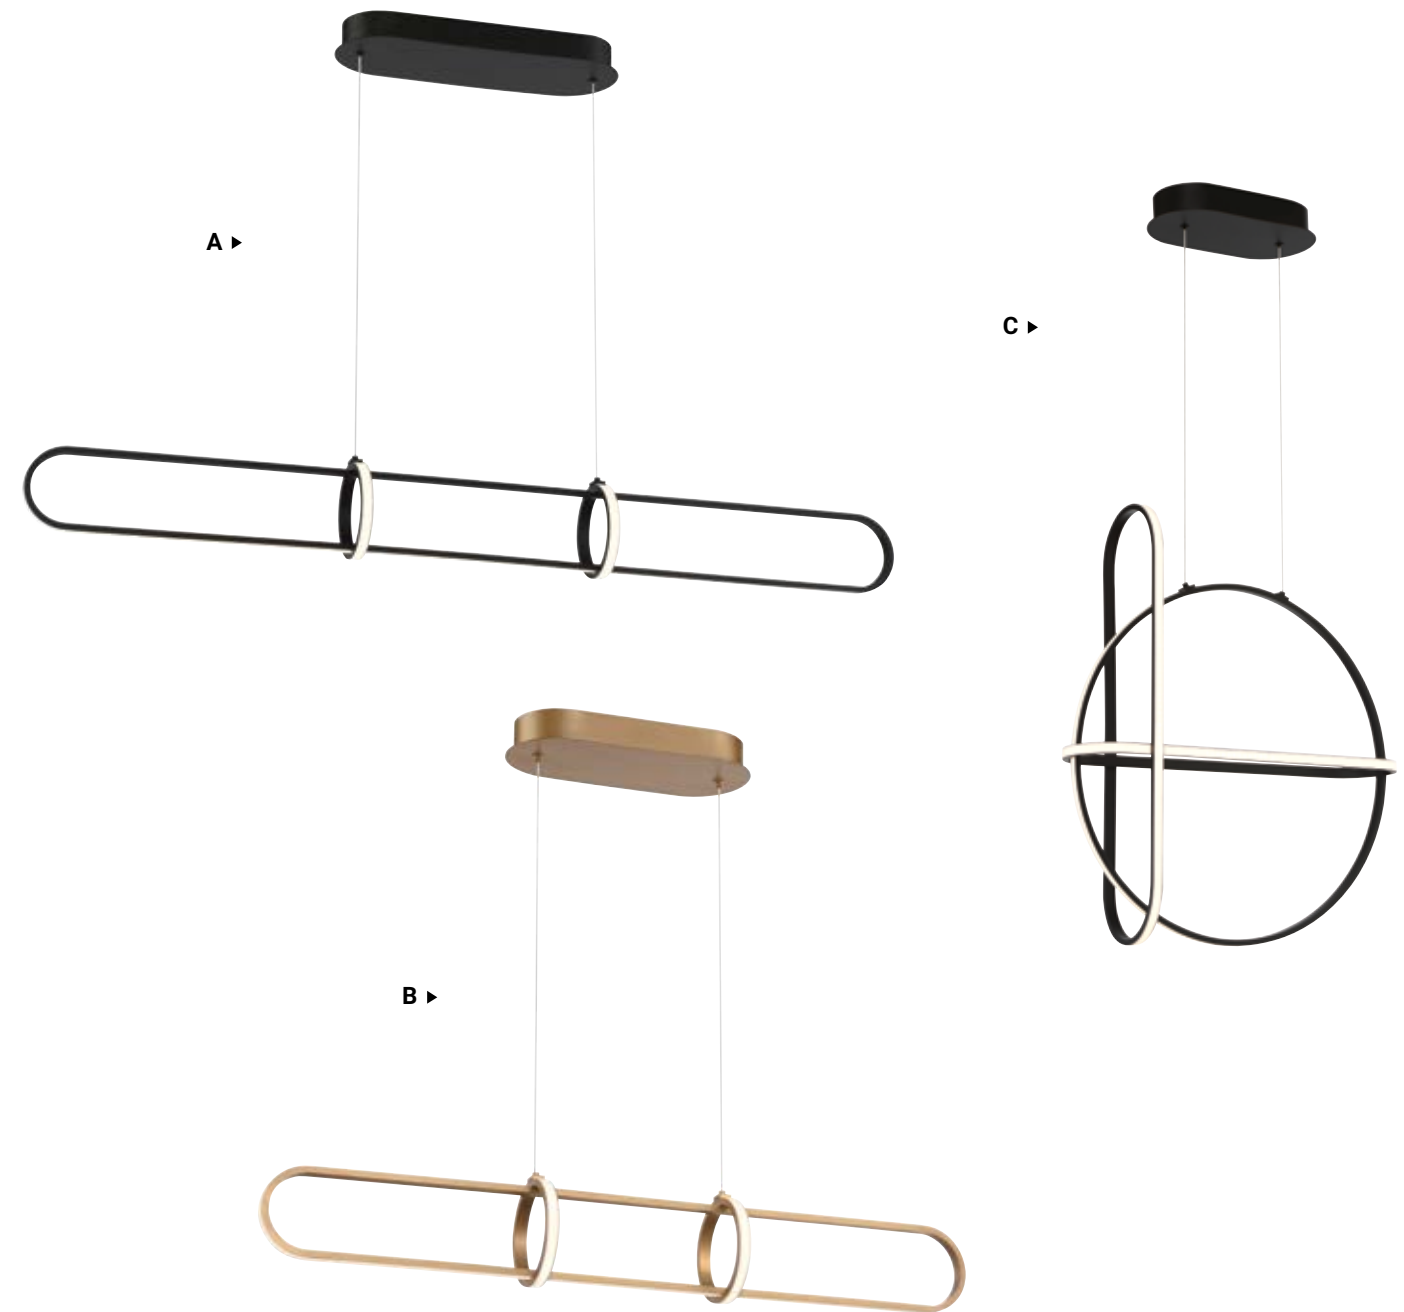

DEVONSHIRE

CHROME | GOLD

A ▶

B ▶

A **37098** **LED**
59" LED Chandelier
L: 59" | W: 1.25" | H: 17.75"
Canopy: 6.5" | Max H: 139.25"
30W LED
3000K
2520 Delivered Lumens
Dimmable

B **37100** **LED**
40" LED Chandelier
L: 39.25" | W: 1.25" | H: 12.5"
Canopy: 6.5" | Max H: 134"
20W LED
3000K
1540 Delivered Lumens
Dimmable

BERKLEY PENDANT
37037-017

BERKLEY

LED rings overlapping one another, highlight the basics of line, shape, and form. The open framework adds an airy quality emphasizing its refined design. Choose between an oblong or rounded style to create the perfect ambiance.

BERKLEY

BLACK | GOLD

A 37037 LED
47" Linear LED Pendant
L: 47" | W: 5.5" | H: 5.5"
Canopy: 16.25" x 5.5" | Max H: 103.25"
43W LED
3000K
2150 Delivered Lumens
Dimmable

■ -017 BLACK ■ -024 GOLD

B 37036 LED
36" Linear LED Pendant
L: 35.25" | W: 5.5" | H: 5.5"
Canopy: 12.5" x 5.5" | Max H: 103.25"
32W LED
3000K
1600 Delivered Lumens
Dimmable

■ -010 BLACK ■ -027 GOLD

C 37035 LED
21" LED Chandelier
L: 20.25" | W: 6.75" | H: 23.75"
Canopy: 10.5" x 5.5" | Max H: 121.5"
59W LED
3000K
2950 Delivered Lumens
Dimmable

■ -013 BLACK ■ -020 GOLD

DEMARK PENDANT
37038-021