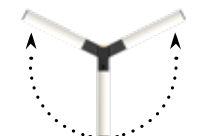

Diffused light
Beam Angle:
160°

SIDE VIEW
0°

FRONT VIEW
0°

6W Glow Bar

Cylindrical body for
full 360° illumination
Diffused light
Adjustable head
Rotate: 100°, 240°

SIDE VIEW
100°

FRONT VIEW
240°

10W Glow Bar