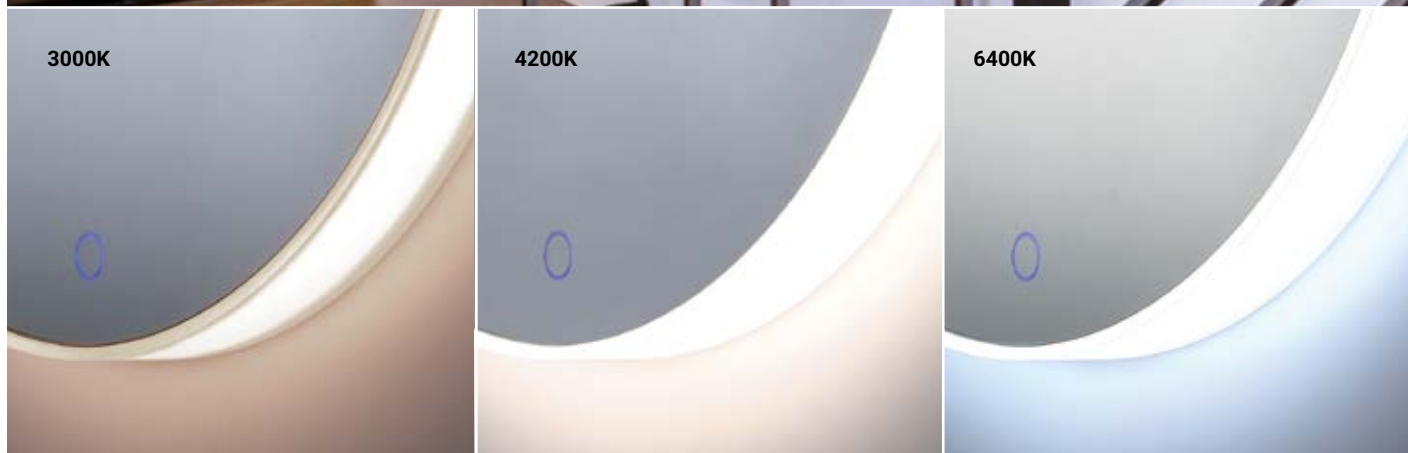

LED Lights

Touch Sensor Switch

Dimmable

CCT TCC Correlated Color Temperature

Suitable for Damp Location

LED MIRROR

EDGE-LIT WITH REAL LEATHER STRAP

REAL LEATHER STRAP