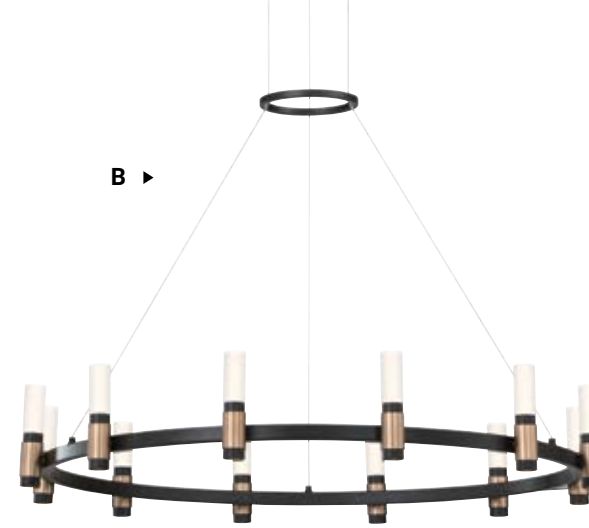

MODERN CANDELABRA STYLE

ALBANY CHANDELIER
37046-019

ALBANY

BLACK + BRASS

UP & DOWN LIGHT

A ▶

A **37046-019** **LED**
 60" 3-Tier LED Chandelier
 Dia: 59.5" | H: 5.25"
 Canopy: 13.75" | Max H: 211.25"
 230W LED
 3000K
 8160 Delivered Lumens
 Dimmable

B ▶

C ▶

D ▶

B **37043-018** **LED**
 32" LED Chandelier
 Dia: 31.5" | H: 5.25"
 Canopy: 7.75" | Max H: 103"
 53W LED
 3000K
 1920 Delivered Lumens
 Dimmable

C **37044-015** **LED**
 46" LED Chandelier
 Dia: 45.25" | H: 5.25"
 Canopy: 11" | Max H: 187.25"
 81W LED
 3000K
 2880 Delivered Lumens
 Dimmable