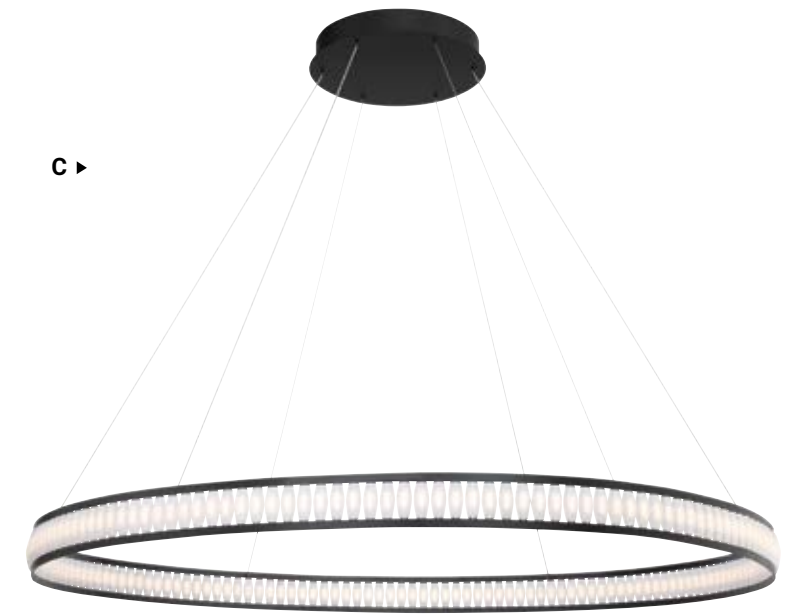

FORSTER

BLACK

A ▶

B ▶

C ▶

D ▶

E ▶

A 37503-017 **LED**
60" 5-Tier LED Chandelier
Dia: 60" | H: 3.5"
Canopy: 23.5" | Max H: 185.75"
465W LED
3000K
27900 Delivered Lumens
Dimmable

B 37090-012 **LED**
60" 3-Tier LED Chandelier
Dia: 60" | H: 3.5"
Canopy: 17.75" | Max H: 185.75"
300W LED
3000K
18000 Delivered Lumens
Dimmable

C 37093-013 **LED**
60" LED Chandelier
Dia: 60" | H: 3.5"
Canopy: 15.75" | Max H: 185.75"
135W LED
3000K
8100 Delivered Lumens
Dimmable

D 37092-016 **LED**
48" LED Chandelier
Dia: 47.25" | H: 3.5"
Canopy: 13.75" | Max H: 185.75"
105W LED
3000K
6300 Delivered Lumens
Dimmable

E 37091-019 **LED**
28" LED Chandelier
Dia: 27.5" | H: 3.5"
Canopy: 9" | Max H: 77.5"
60W LED
3000K
3600 Delivered Lumens
Dimmable