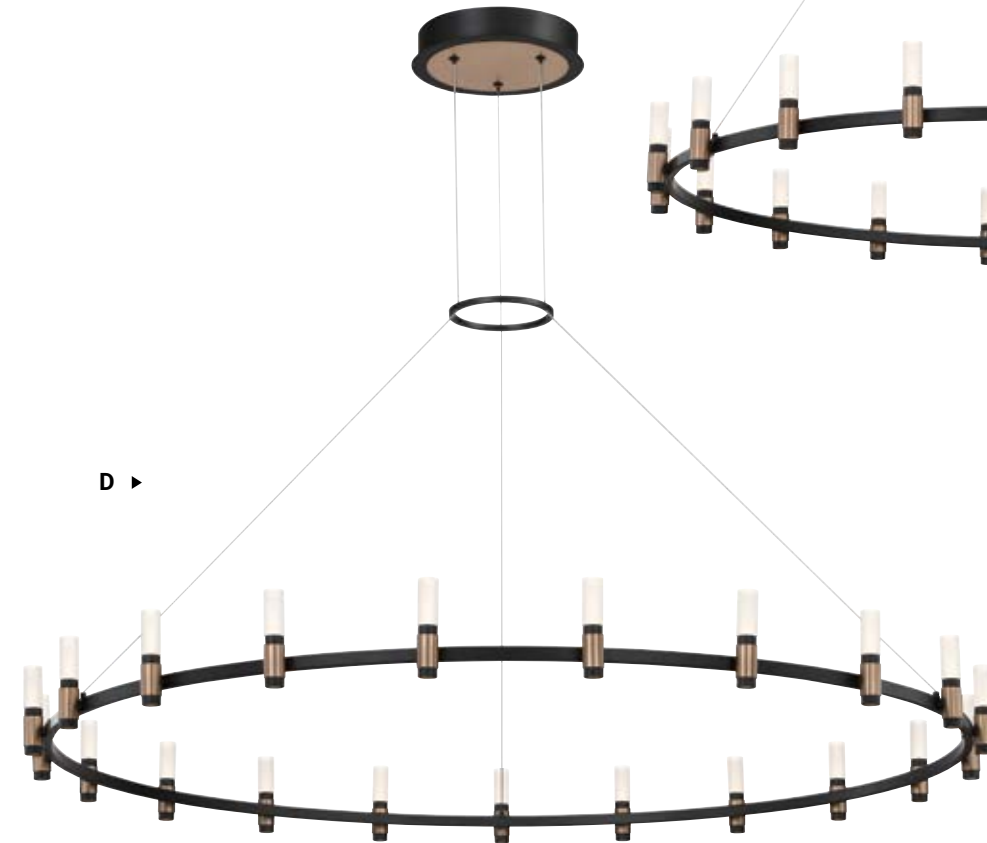

MODERN CANDELABRA STYLE

ALBANY CHANDELIER
37046-019

ALBANY

BLACK + BRASS

UP & DOWN LIGHT

A ▶

A **37046-019** **LED**
 60" 3-Tier LED Chandelier
 Dia: 59.5" | H: 5.25"
 Canopy: 13.75" | Max H: 211.25"
 230W LED
 3000K
 8160 Delivered Lumens
 Dimmable

B ▶

C ▶

D ▶

B **37043-018** **LED**
 32" LED Chandelier
 Dia: 31.5" | H: 5.25"
 Canopy: 7.75" | Max H: 103"
 53W LED
 3000K
 1920 Delivered Lumens
 Dimmable

C **37044-015** **LED**
 46" LED Chandelier
 Dia: 45.25" | H: 5.25"
 Canopy: 11" | Max H: 187.25"
 81W LED
 3000K
 2880 Delivered Lumens
 Dimmable