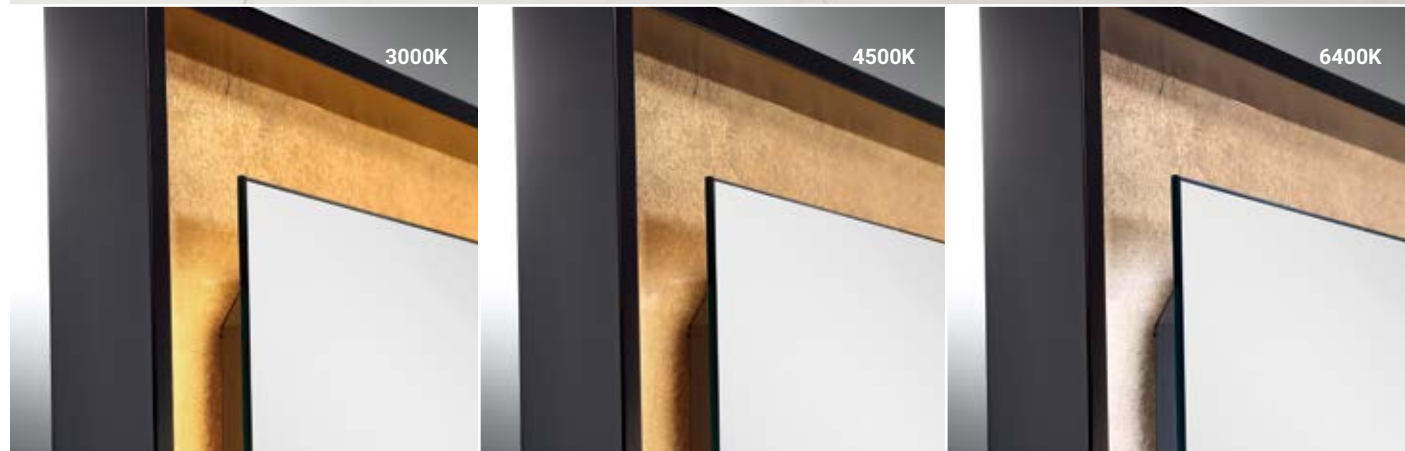

LED Lights

Touch Sensor Switch

Dimmable

CCT TCC Correlated Color Temperature

Suitable for Damp Location

LED MIRROR

EDGE-LIT WITH METAL FOIL

A ▶

B ▶

△ For delivered lumens please refer to eurofase.com

A **33829-012** **LED**
Black Edge/Gold Foil
Square Edge-Lit LED Mirror
W: 32" | H: 32" | Ext: 2.25"
39W LED
90+ CRI
3000K/4500K/6400K
△ 4570 Lumens
Dimmable

B **33831-015** **LED**
Silver Edge/Silver Foil
Square Edge-Lit LED Mirror
W: 32" | H: 32" | Ext: 2.25"
39W LED
90+ CRI
3000K/4500K/6400K
△ 4570 Lumens
Dimmable