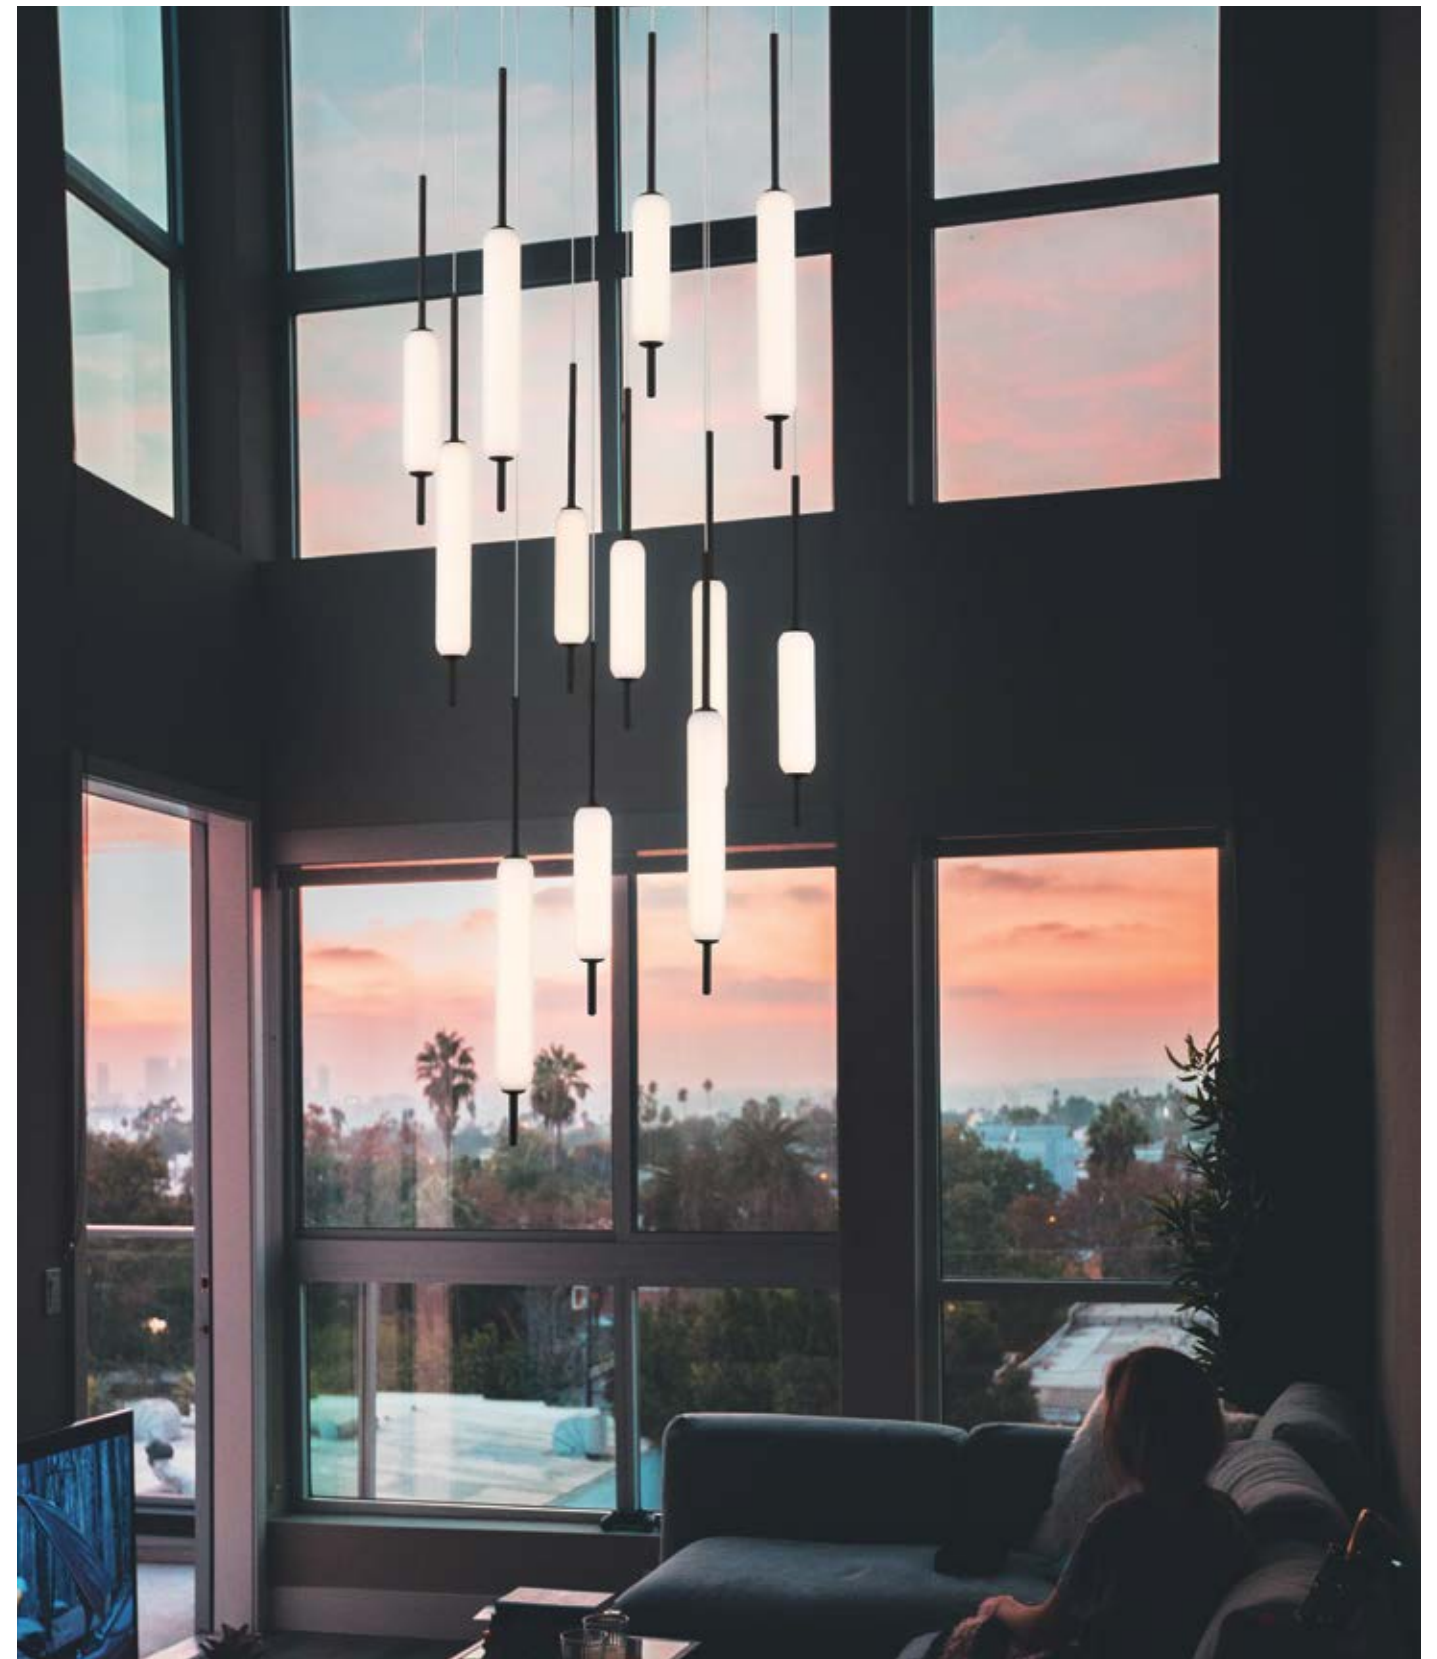

MULTIPLE FINISHES

OPAL LED CAPSULES

INSPIRED BY WATER REED PLANTS

CUMBERLAND

Opal LED capsules suspended by metal rods hang like delicate water reed plants. This contemporary design features the on-trend opal glass finish along with various options for finishes. The oval shapes enhance its softened design for a truly inviting piece.