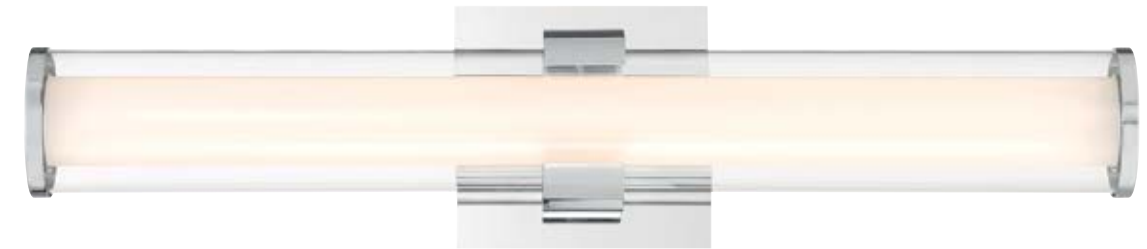

NOZZA

CHROME

▲
A