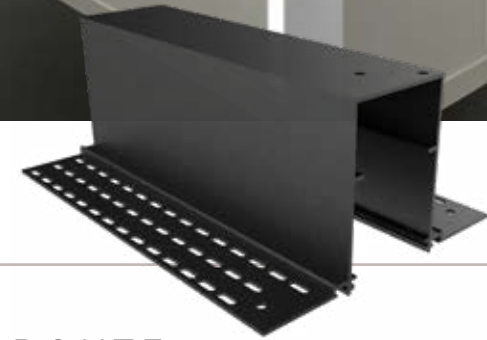

ROUTE

Route is a system of connectable extruded profiles with optional lighting inserts that are selected based on the intended purpose.

- Mount Between Walls
- Surface Mount
- Pendant