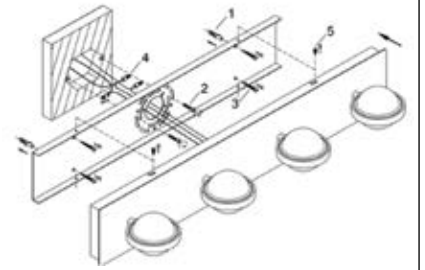

A ▶

POLISHED CHROME

PRESSED CRINKLE DESIGN

A **35688-013*** **LED**
 5" LED Wall Sconce
 W: 4.75" | H: 10" | Ext: 4.75"
 9W LED
 3000K
 800 Delivered Lumens
 (included)

SEATON

CHROME

EASY INSTALL*

◀ B