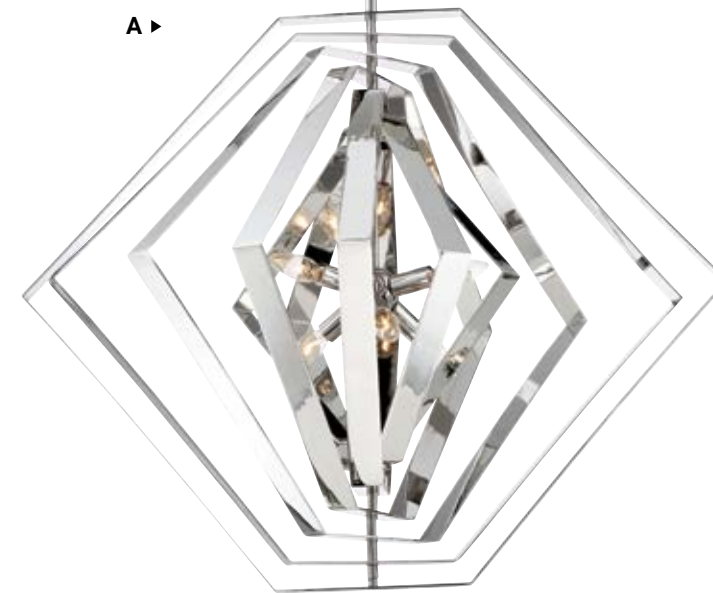

DOWNTOWN

CHROME

A ▶