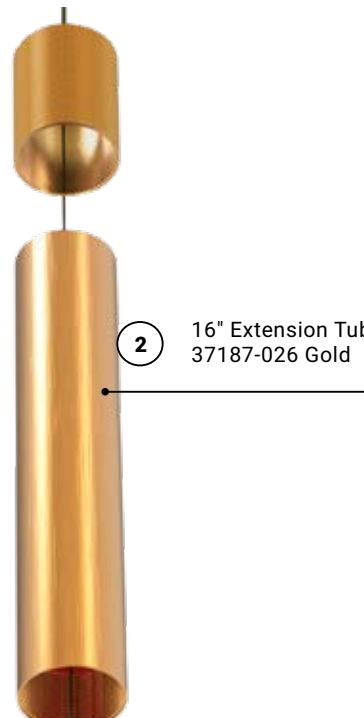

3 Joiner
37188-016 Gold

2 16" Extension Tube
37187-026 Gold

2 Additional Height EXTENSION TUBES	8" 37185	-015 WHITE	-039 BLACK	-022 GOLD
	12" 37186	-012 WHITE	-036 BLACK	-029 GOLD
	16" 37187	-019 WHITE	-033 BLACK	-026 GOLD

EXTENSION TUBES:
Full ridged inner body for smooth connection to joiners. Hollowed tubes allow cable to weave through for easy application of the LED module. *Note custom configuration allotted for maximum height of 48".