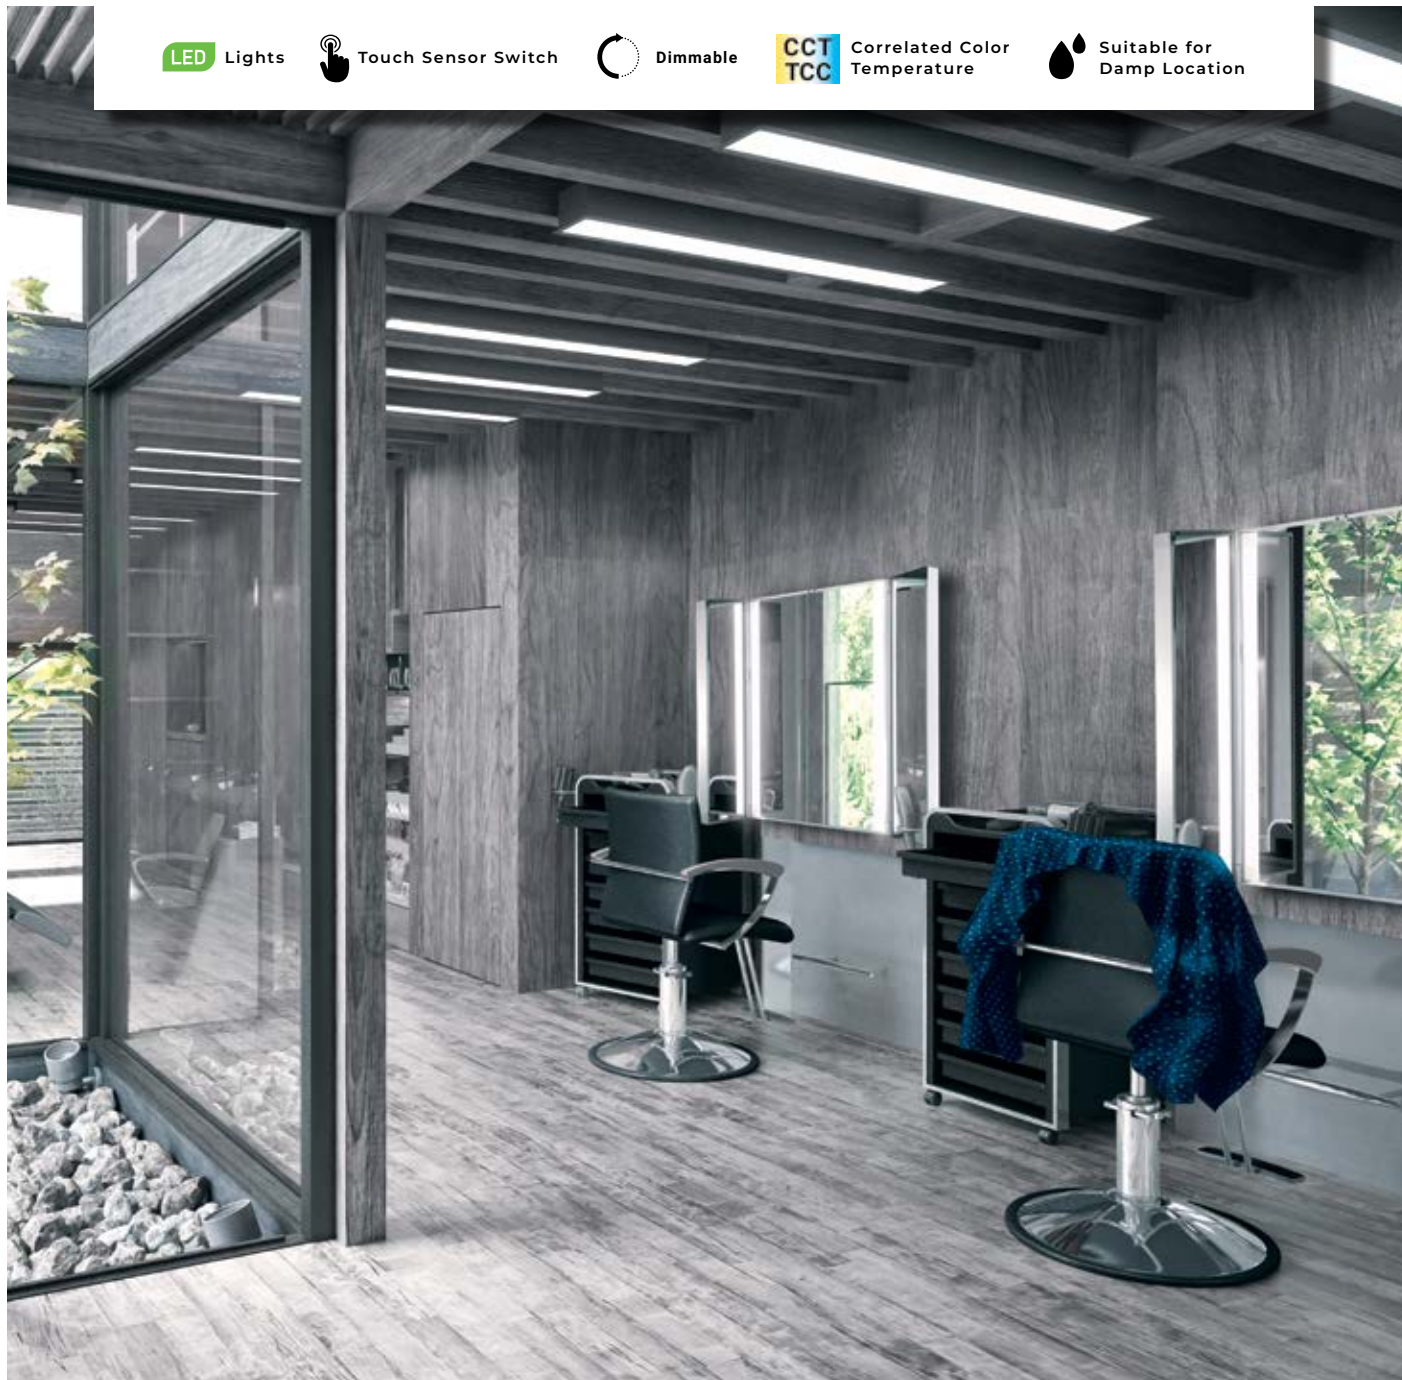

- LED Lights
- Touch Sensor Switch
- Dimmable
- CCT TCC Correlated Color Temperature
- Suitable for Damp Location