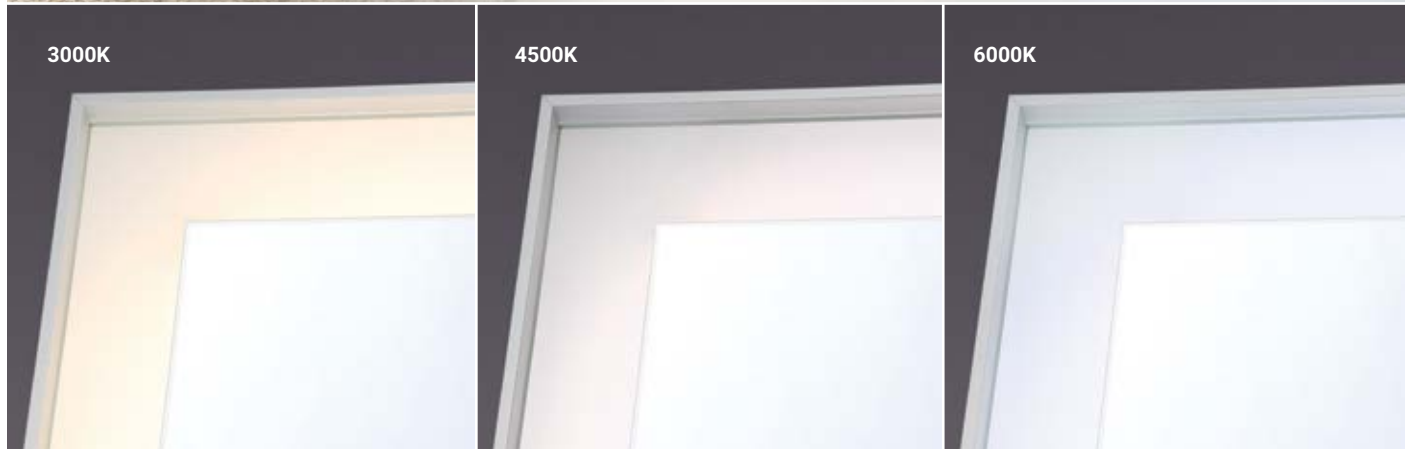

LED Lights
Touch Sensor Switch
Dimmable
CCT TCC Correlated Color Temperature
Suitable for Damp Location
Defogger