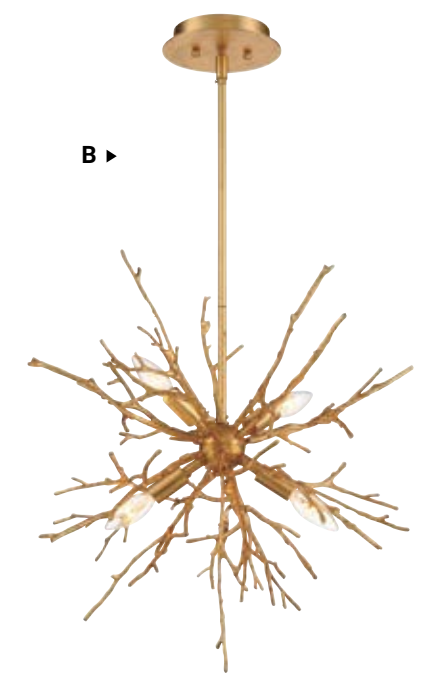

ZAZU

BLACK

A ▶

B ▶

A 22802-019
26" Flushmount
Dia: 25.75" | H: 8"
12 x 40W E12

B 19800-011
44" Chandelier
Dia: 44" | H: 44"
Canopy: 6.5" | Max H: 230"
28 x 40W E12

ABERDEEN

Luxurious gilded branches, inspired by the staghorn coral, are arranged in various clusters. This unique piece creates a sense of awe upon gazing at this work of art.

ABERDEEN

GOLD

A ▶

B ▶

*Comes with 3" + 6" + 12" + 18" + 18" extension rods
 **Comes with 3" + 6" + 12" + 18" + 18" + 18" extension rods

A 35639-015**
 35" Chandelier
 Dia: 35" | H: 35"
 Canopy: 6.25" | Max H: 111"
 6 x 60W
 B10 E12