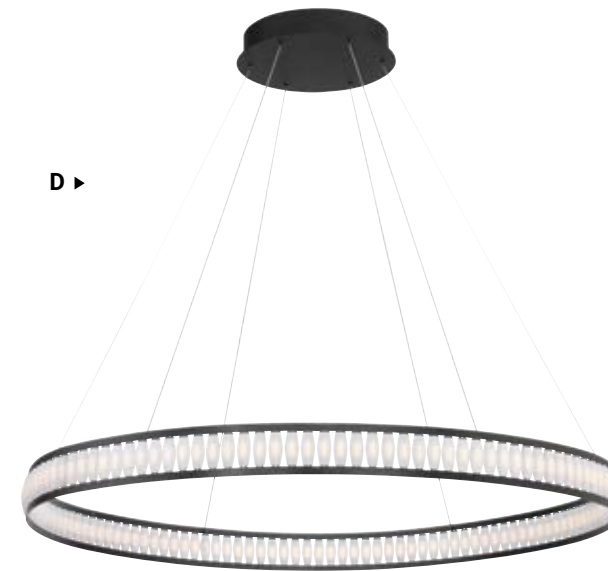

FORSTER

BLACK

A ▶

B ▶

C ▶

D ▶

E ▶

A 37503-017 **LED**
60" 5-Tier LED Chandelier
Dia: 60" | H: 3.5"
Canopy: 23.5" | Max H: 185.75"
465W LED
3000K
27900 Delivered Lumens
Dimmable

B 37090-012 **LED**
60" 3-Tier LED Chandelier
Dia: 60" | H: 3.5"
Canopy: 17.75" | Max H: 185.75"
300W LED
3000K
18000 Delivered Lumens
Dimmable

C 37093-013 **LED**
60" LED Chandelier
Dia: 60" | H: 3.5"
Canopy: 15.75" | Max H: 185.75"
135W LED
3000K
8100 Delivered Lumens
Dimmable

D 37092-016 **LED**
48" LED Chandelier
Dia: 47.25" | H: 3.5"
Canopy: 13.75" | Max H: 185.75"
105W LED
3000K
6300 Delivered Lumens
Dimmable

E 37091-019 **LED**
28" LED Chandelier
Dia: 27.5" | H: 3.5"
Canopy: 9" | Max H: 77.5"
60W LED
3000K
3600 Delivered Lumens
Dimmable