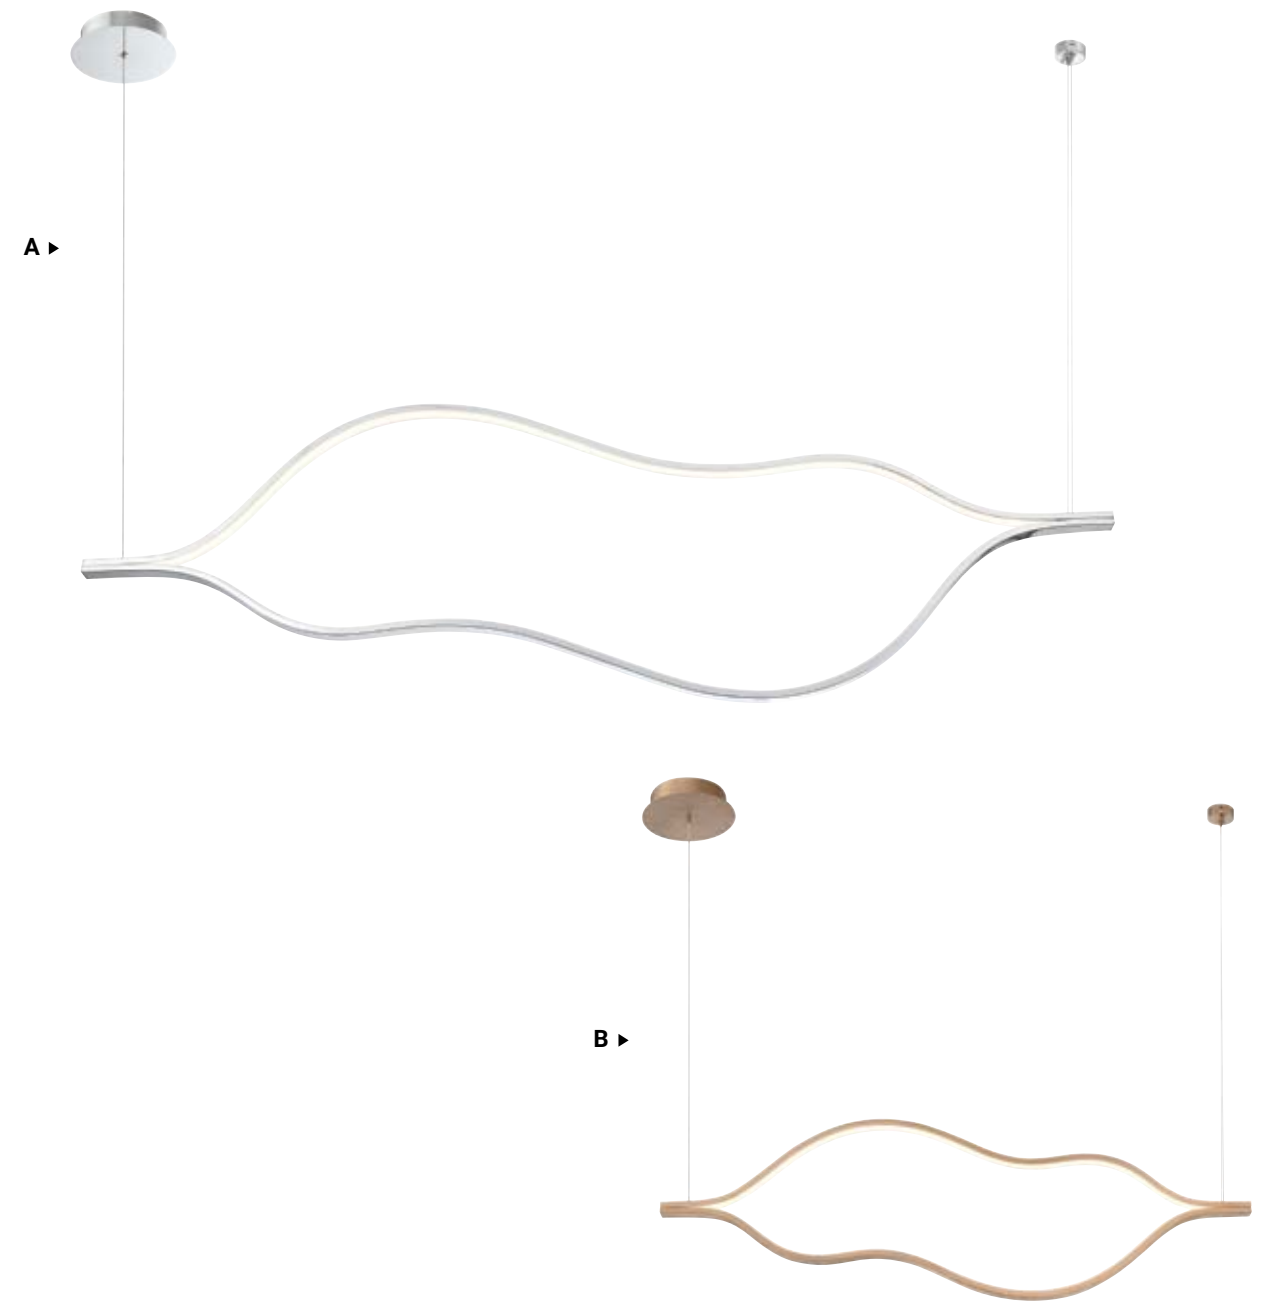

■ -029
GOLD

ORGANIC
CUPID'S BOW

INWARD LED

DEVONSHIRE

This graceful organic frame featuring LED lights shines effervescently from above. The refined slender frame curves inward and out, creating a unique shape reminiscent of a Cupid's bow. Magnificent on its own, its simplicity also allows for a clustered application for dramatic effect.

DEVONSHIRE

CHROME | GOLD

A ▶

B ▶

A **37098** **LED**
59" LED Chandelier
L: 59" | W: 1.25" | H: 17.75"
Canopy: 6.5" | Max H: 139.25"
30W LED
3000K
2520 Delivered Lumens
Dimmable

B **37100** **LED**
40" LED Chandelier
L: 39.25" | W: 1.25" | H: 12.5"
Canopy: 6.5" | Max H: 134"
20W LED
3000K
1540 Delivered Lumens
Dimmable