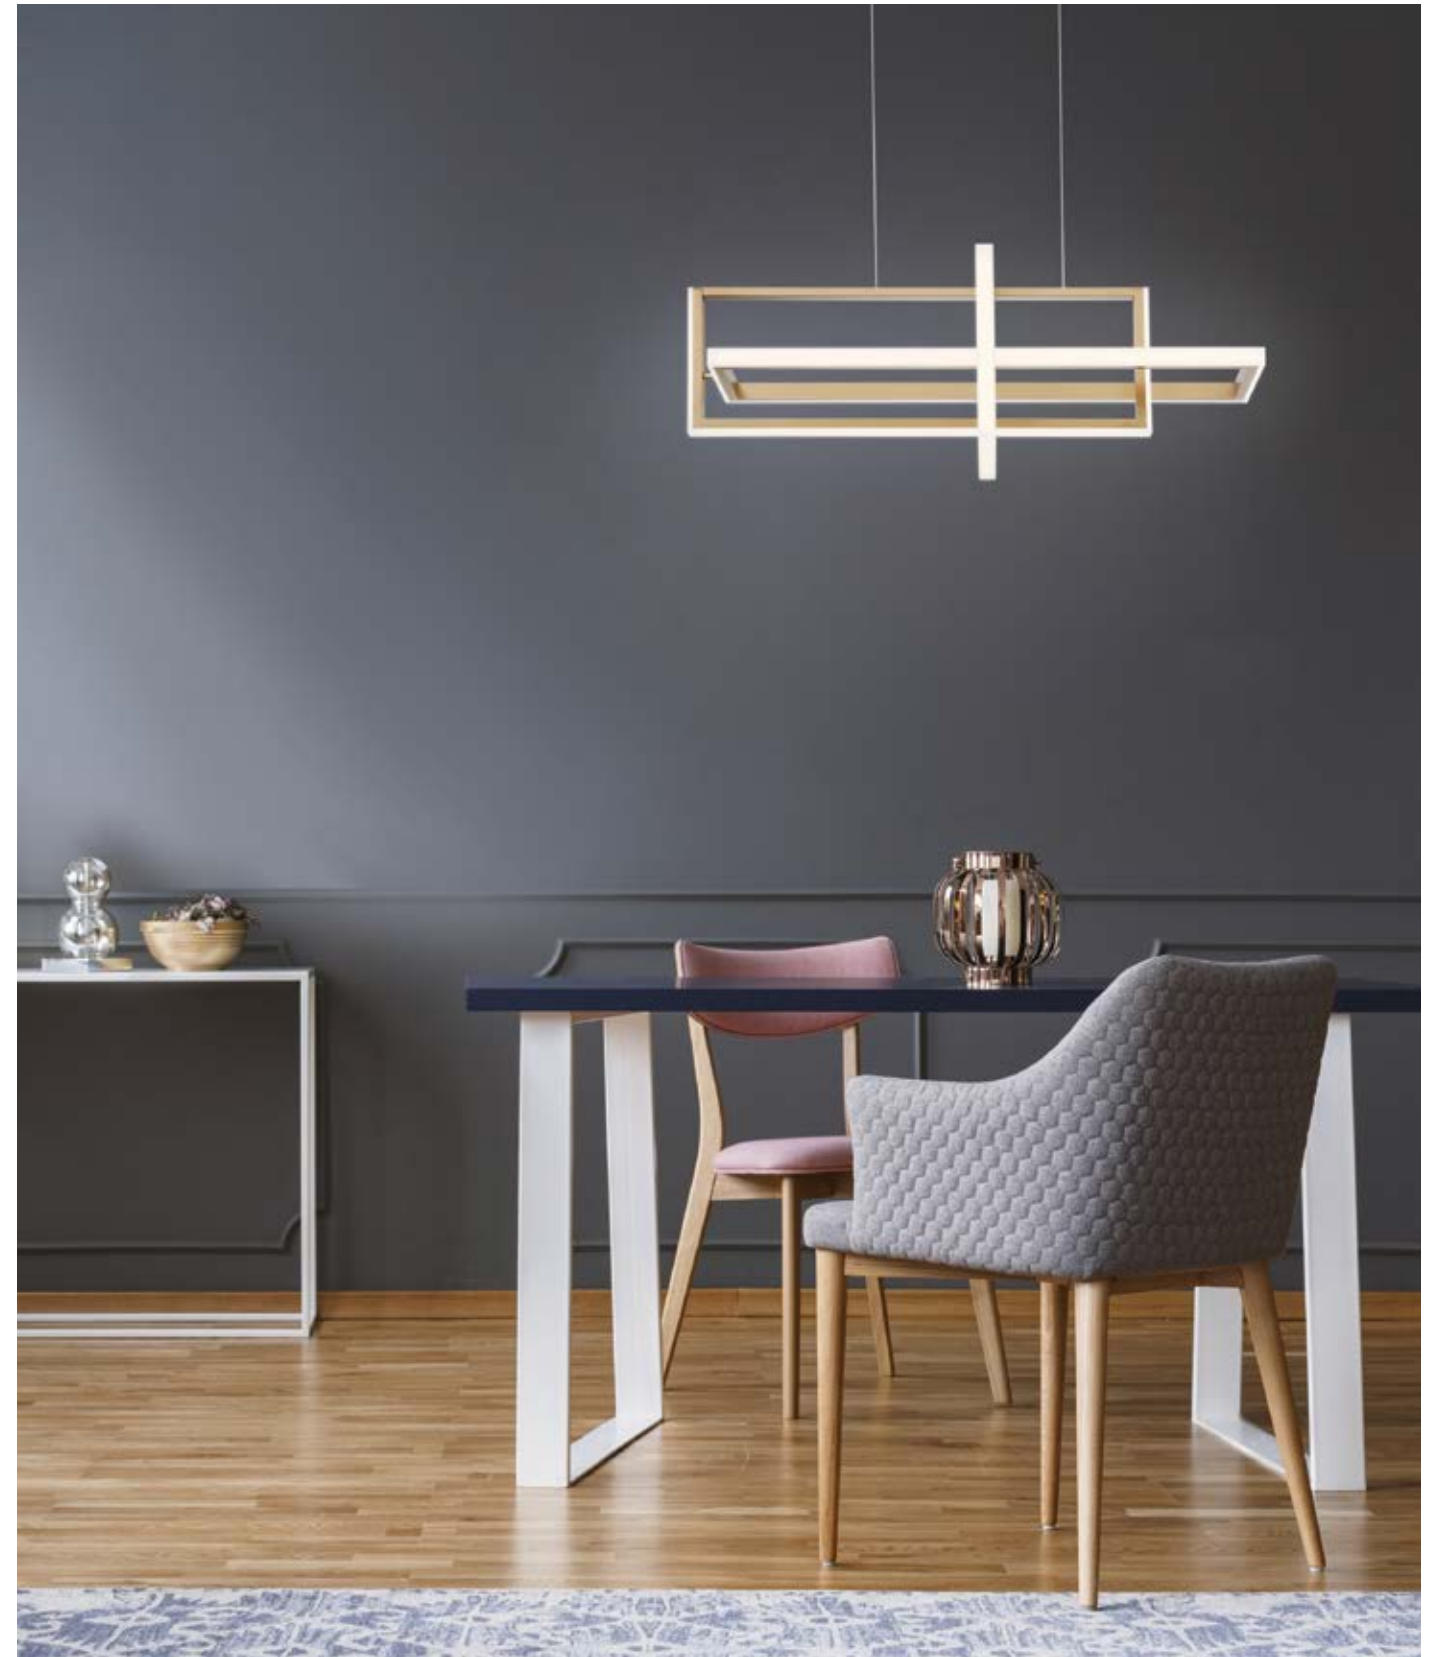

DEMARK

Layers of LED rings overlap to form an engaging capsule design. This open framework creates the illusion of motion with the different placements and orientations of each ring. With every unobstructed curve of LED, you get a bright illumination from every angle.

DEMARK

BLACK | GOLD

A **37039** **LED**
43" Linear LED Chandelier
L: 42.25" | W: 6.5" | H: 7"
Canopy: 16.25" x 5.5" | Max H: 104.75"
58W LED
3000K
2900 Delivered Lumens
Dimmable

■ -011 BLACK ■ -028 GOLD

B **37038** **LED**
7" LED Pendant
L: 6.75" | W: 6" | H: 21.75"
Canopy: 7" | Max H: 119.5"
28W LED
3000K
1400 Delivered Lumens
Dimmable

■ -014 BLACK ■ -021 GOLD

OUTWARD LED

MODERN GEOMETRIC FRAME

**PATENT
PENDING** **BORDO**

Like a gift, wrap up your room décor by adding the Bordo chandelier as the finishing touch. This modern open frame includes integrated LED that will illuminate various spaces with its simple design.