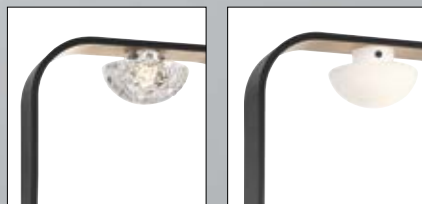

DAGMAR

A rounded rectangular frame features a rich black outer finish while the inside features a soft satin brass finish. The lighter gold color shimmers and highlights a sparkling radiance from the textured ice glass shade. A simple design with a touch of glamour, this piece will fit into multiple settings.

BOTH OPAL AND CRYSTAL
DIFFUSERS INCLUDED