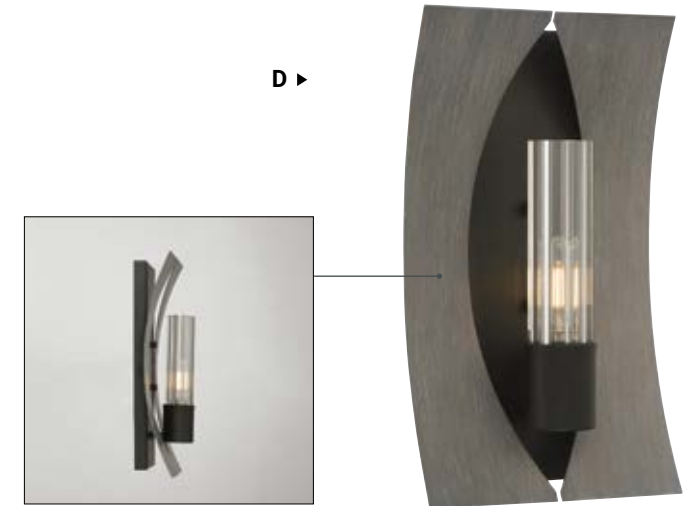

C ▶

D ▶

▲ For delivered lumens please refer to eurofase.com

*Comes with 3" + 6" + 12" + 18" + 18" extension rods

A 38163-012* **LED**
18" Lantern

Dia: 18" | H: 22.5"
Canopy: 8" | Max H: 80"
5 x 4W LED T8 (included)
3000K