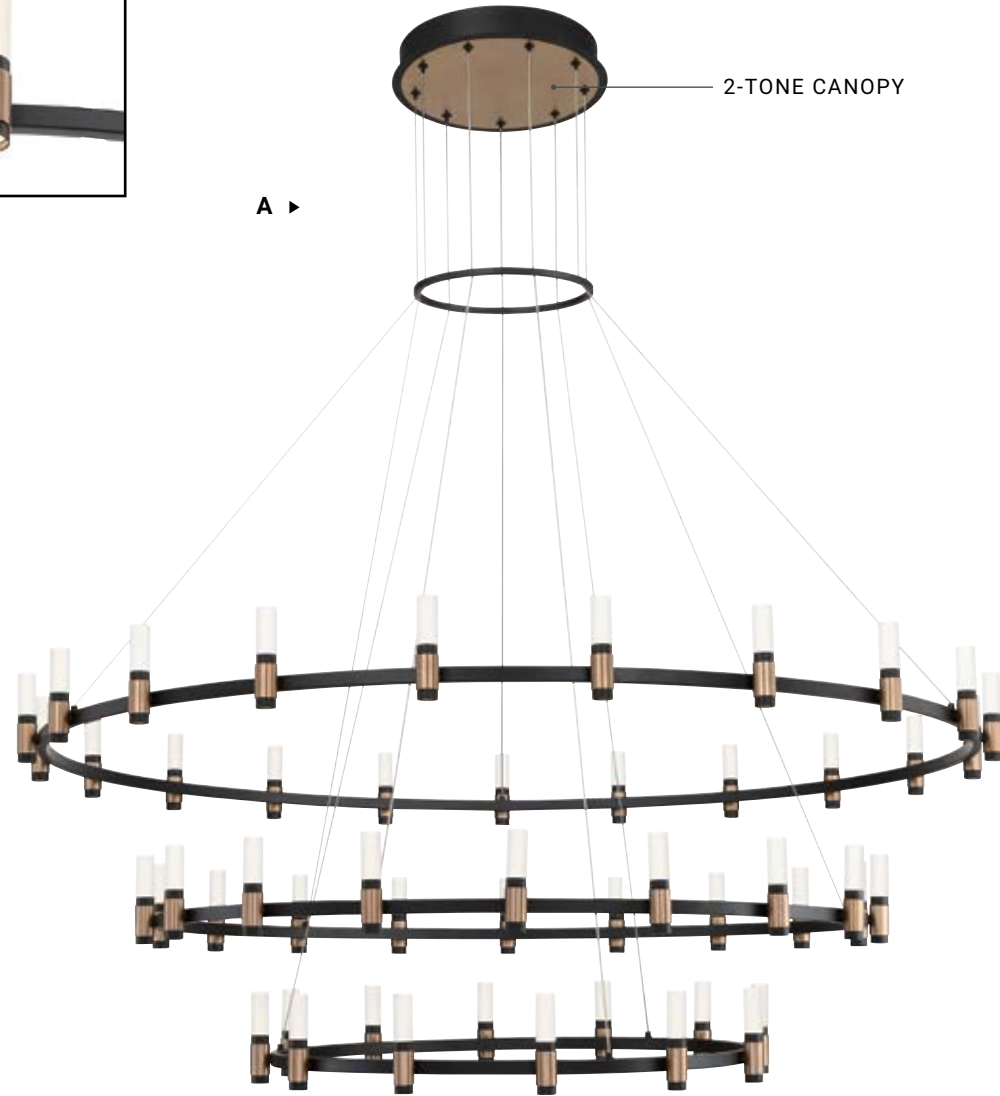

MODERN CANDELABRA STYLE

ALBANY CHANDELIER
37046-019

ALBANY

BLACK + BRASS

UP & DOWN LIGHT

A ▶

A **37046-019** **LED**
 60" 3-Tier LED Chandelier
 Dia: 59.5" | H: 5.25"
 Canopy: 13.75" | Max H: 211.25"
 230W LED
 3000K
 8160 Delivered Lumens
 Dimmable

B ▶

C ▶

D ▶

B **37043-018** **LED**
 32" LED Chandelier
 Dia: 31.5" | H: 5.25"
 Canopy: 7.75" | Max H: 103"
 53W LED
 3000K
 1920 Delivered Lumens
 Dimmable

C **37044-015** **LED**
 46" LED Chandelier
 Dia: 45.25" | H: 5.25"
 Canopy: 11" | Max H: 187.25"
 81W LED
 3000K
 2880 Delivered Lumens
 Dimmable