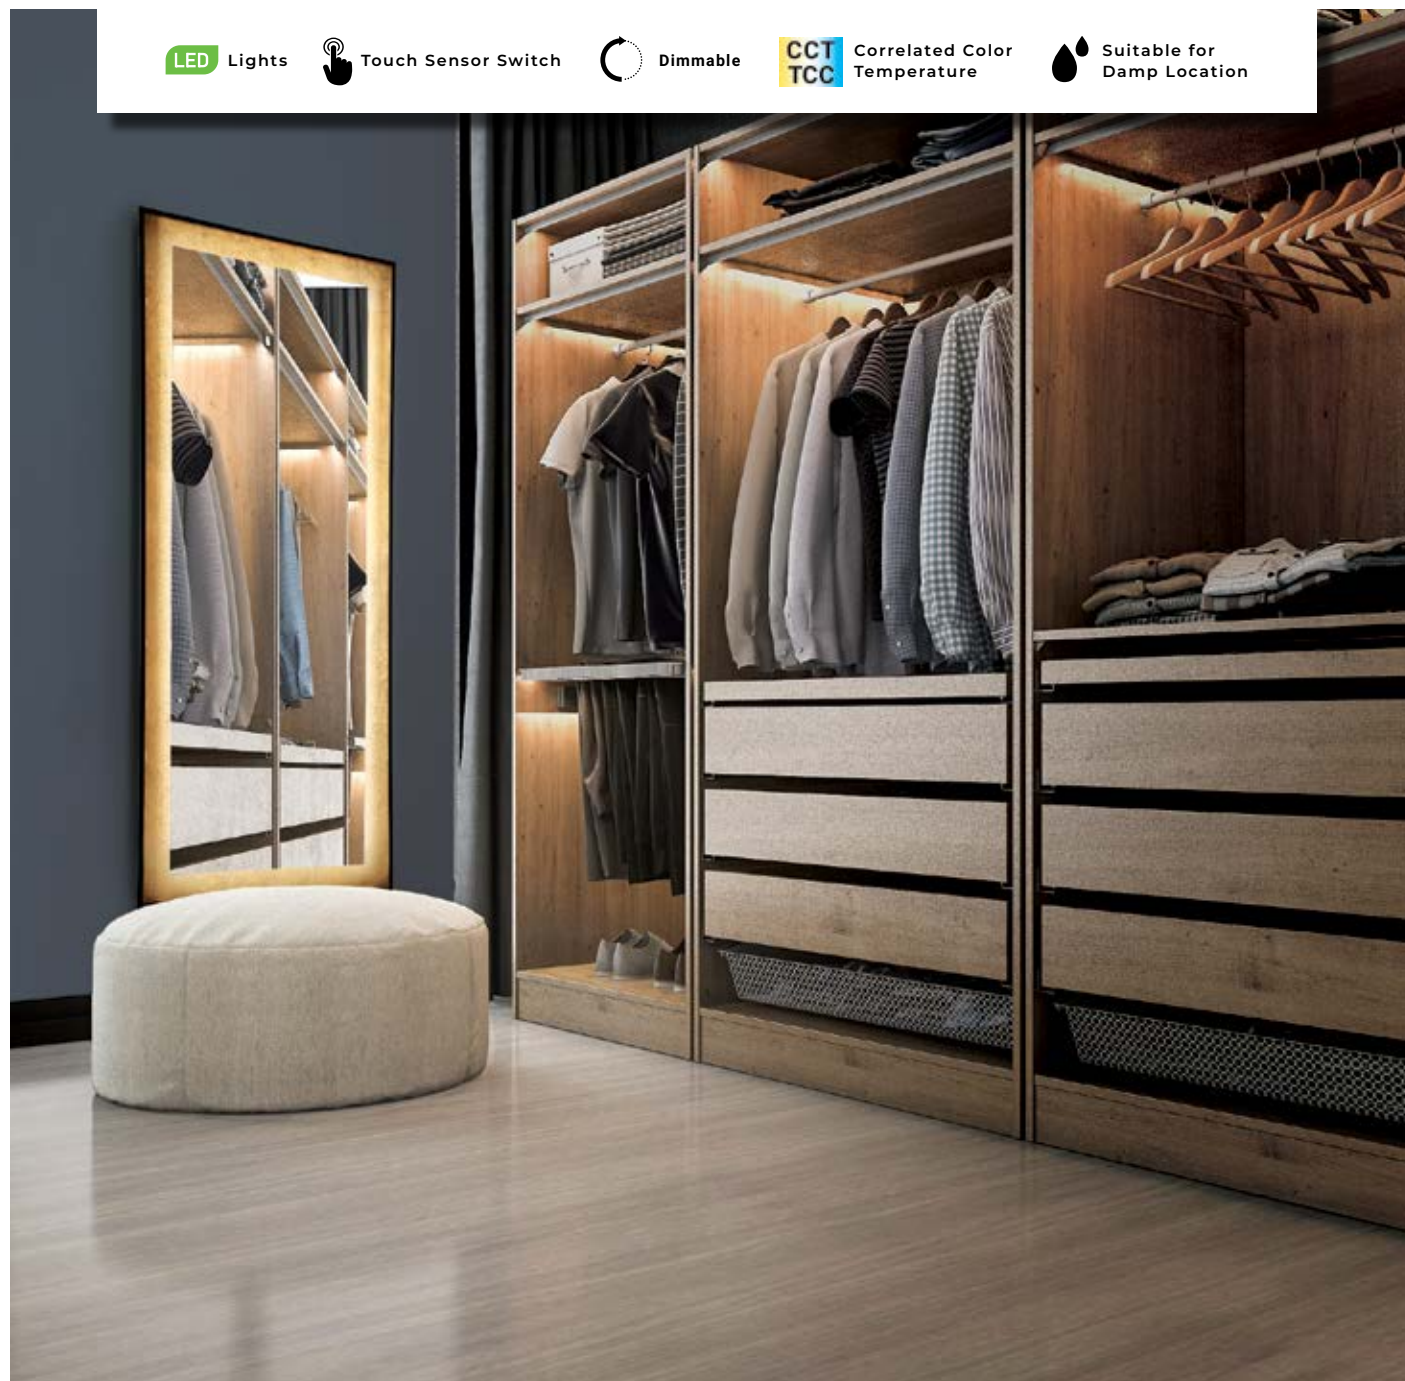

LED Lights

Touch Sensor Switch

Dimmable

CCT TCC Correlated Color Temperature

Suitable for Damp Location