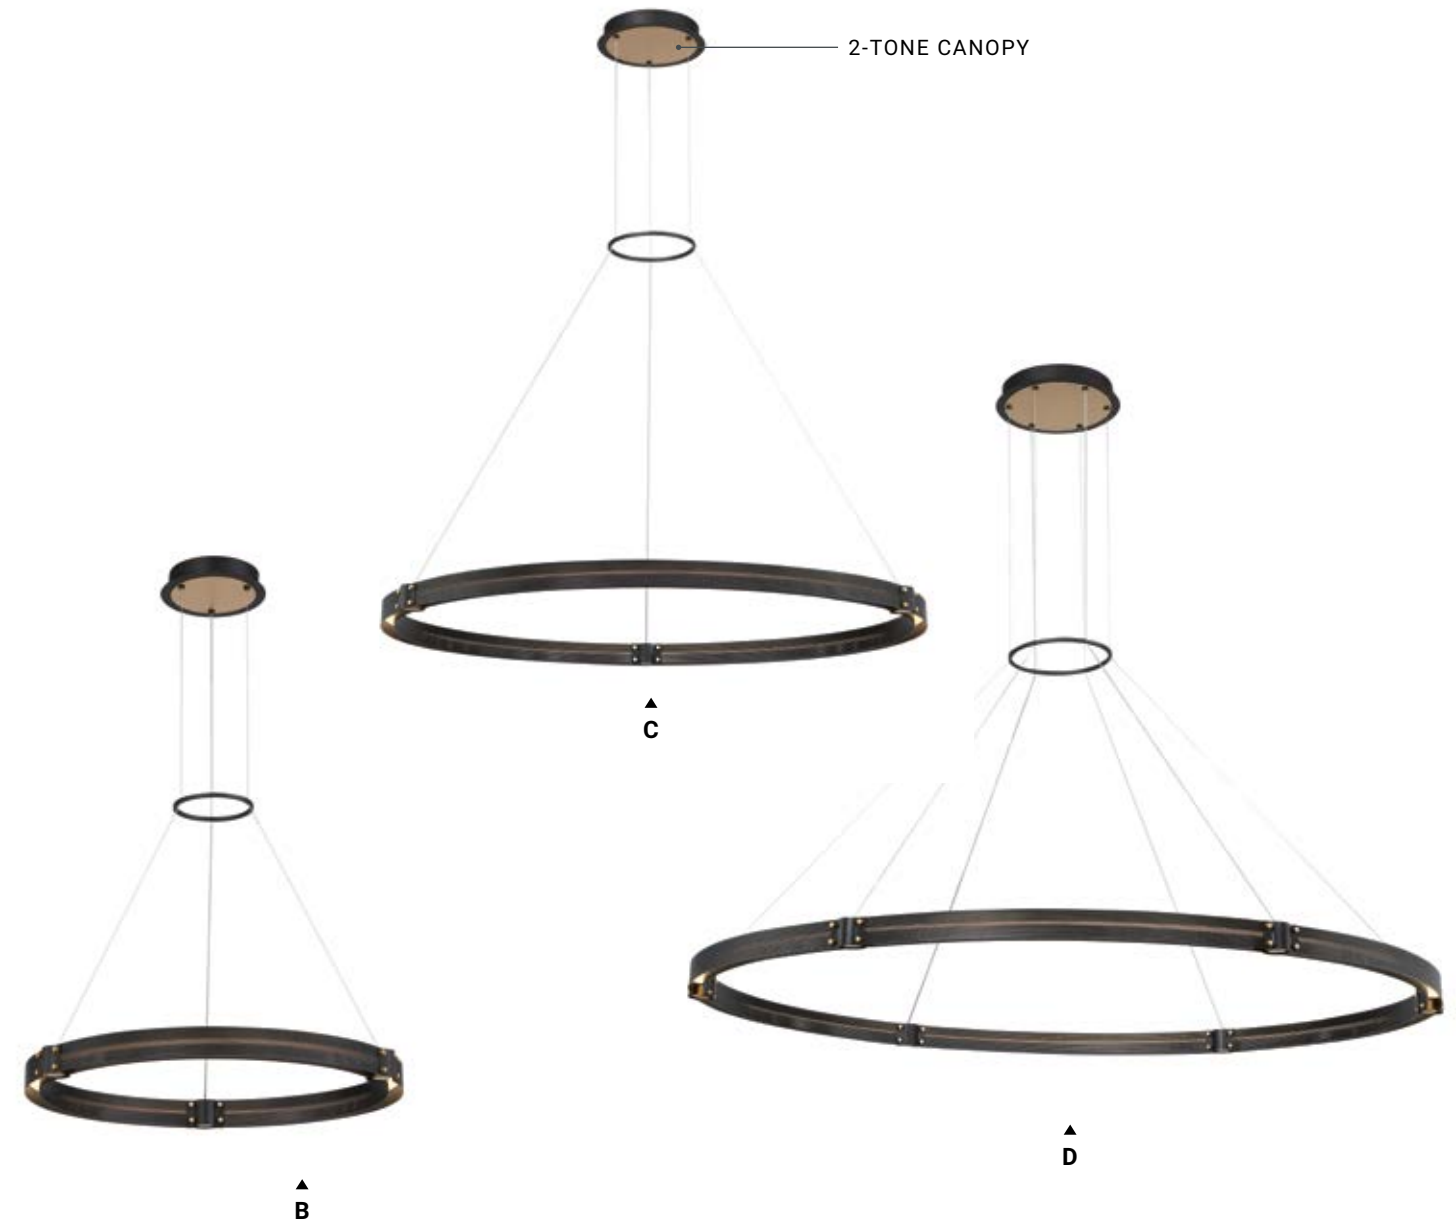

C 37093-013 **LED**
60" LED Chandelier
Dia: 60" | H: 3.5"
Canopy: 15.75" | Max H: 185.75"
135W LED
3000K
8100 Delivered Lumens
Dimmable

D 37092-016 **LED**
48" LED Chandelier
Dia: 47.25" | H: 3.5"
Canopy: 13.75" | Max H: 185.75"
105W LED
3000K
6300 Delivered Lumens
Dimmable

E 37091-019 **LED**
28" LED Chandelier
Dia: 27.5" | H: 3.5"
Canopy: 9" | Max H: 77.5"
60W LED
3000K
3600 Delivered Lumens
Dimmable

BRASS RIVETS

FILIGREED METAL

ADMIRAL

LED bands of integrated light beam through intricate filigreed metalwork that acts as a unique way to diffuse light. An inviting warmth radiates from this collection, highlighting matte black, rich brass, and decorative gold rivets with a dark perforated lens. This extensive family offers circular chandeliers, rectangular chandeliers and linear pendants, as well as a wall sconce that can be horizontal or vertical for endless applications.

ADMIRAL CHANDELIER
37056-018

A **37056-018** **LED**
 62" 3-Tier LED Chandelier
 Dia: 61.75" | H: 2"
 Canopy: 14.5" | Max H: 204"
 210W LED
 3000K
 8480 Delivered Lumens
 Dimmable

ADMIRAL

BLACK + BRASS

B **37053-017** **LED**
 29" LED Chandelier
 Dia: 28.5" | H: 2"
 Canopy: 8.25" | Max H: 96"
 40W LED
 3000K
 1700 Delivered Lumens
 Dimmable