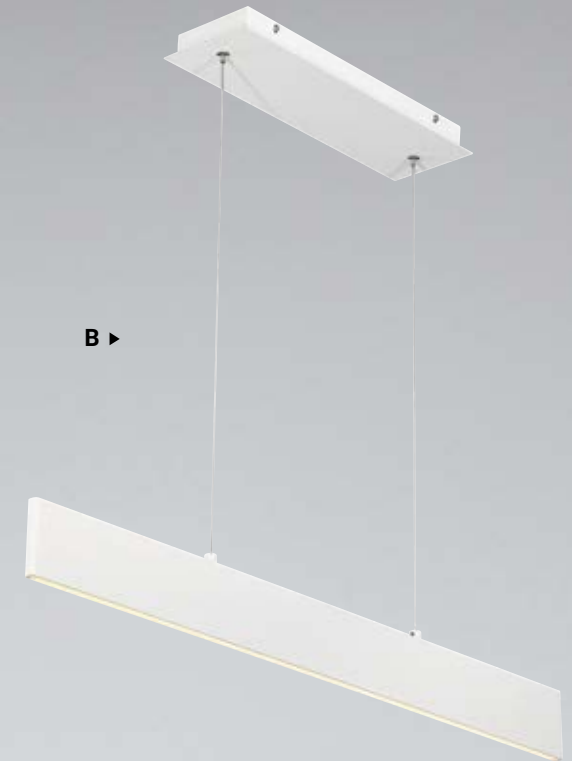

ROGERS PENDANT
31447-010

ROGERS

WHITE

A ▶

LED UPLIGHTING

B ▶

△ For delivered lumens please refer to eurofase.com

- A 31447-010** LED
46" Up + Down Linear LED Pendant
L: 46" | W: 0.5" | H: 3.25"
Canopy: 20.5" x 4.75" | Max H: 100.5"
22W + 6W LED
3000K
△ 1700 Lumens
Dimmable