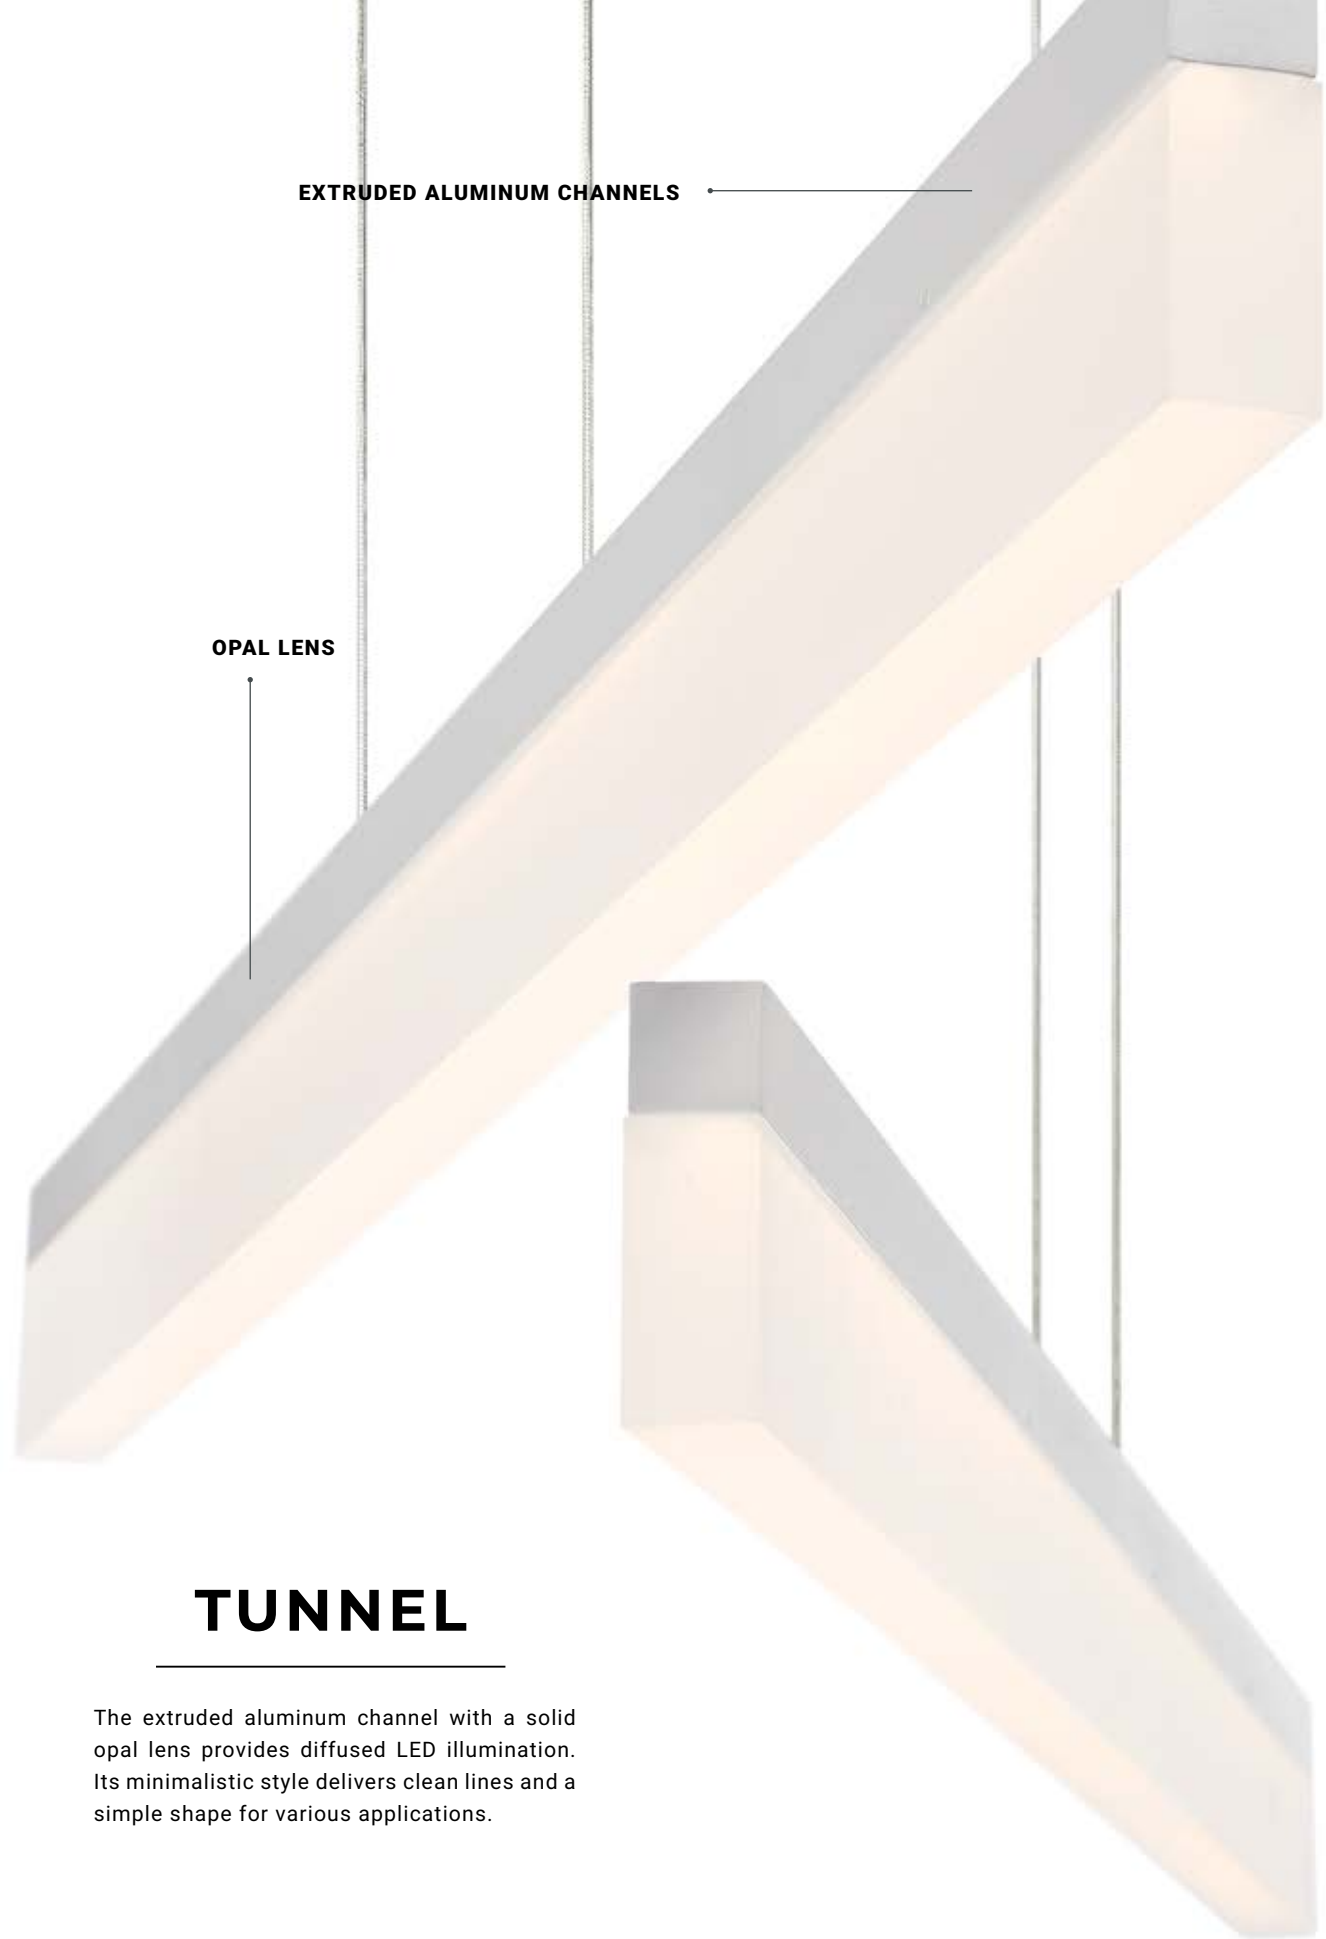

EXTRUDED ALUMINUM CHANNELS

OPAL LENS

TUNNEL

The extruded aluminum channel with a solid opal lens provides diffused LED illumination. Its minimalistic style delivers clean lines and a simple shape for various applications.