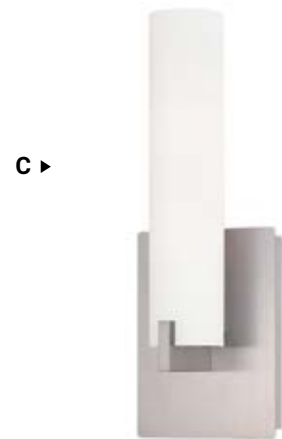

ZUMA

CHROME | BRUSHED NICKEL | OIL RUBBED BRONZE

△ For delivered lumens please refer to eurofase.com

A 23273
40" Wall Sconce
W: 5.25" | H: 39.5" | Ext: 3.75"
6 x 40W G9
(included)

■ -030
OIL RUBBED BRONZE

B 23272
21" Wall Sconce
W: 5.25" | H: 20.5" | Ext: 3.75"
3 x 40W G9
(included)

■ -019 CHROME ■ -026 BRUSHED NICKEL

C 23271
14" Wall Sconce
W: 5.25" | H: 13.25" | Ext: 3.75"
2 x 40W G9
(included)

■ -012 CHROME ■ -029 BRUSHED NICKEL
■ -036 OIL RUBBED BRONZE

D 30180 LED
40" LED Wall Sconce
W: 39.75" | H: 5.25" | Ext: 4"
2 x 15W LED
3200K

△ 2700 Lumens
Dimmable

■ -017 CHROME ■ -024 SATIN NICKEL

E 30179 LED
21" LED Wall Sconce
W: 20.75" | H: 5.25" | Ext: 4"
1 x 15W LED
3200K

△ 1350 Lumens
Dimmable

■ -011 CHROME ■ -028 SATIN NICKEL