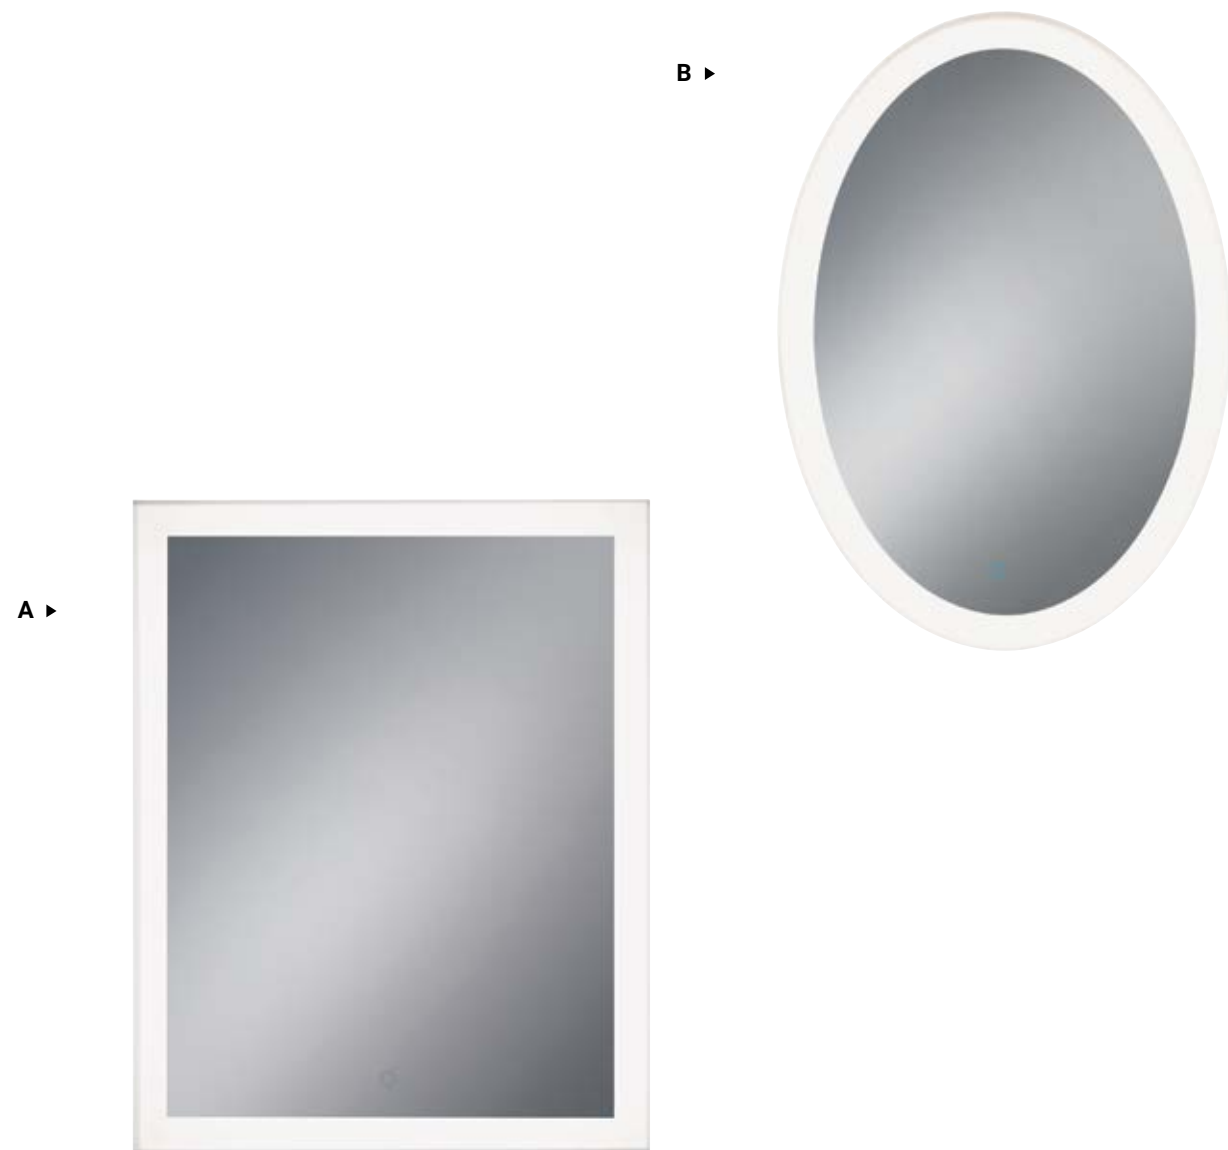

OVAL EDGE-LIT LED MIRROR
31483-012

LED MIRROR

EDGE-LIT

△ For delivered lumens please refer to eurofase.com

A **31486-019** **LED**
Rectangular Edge-Lit LED Mirror
W: 28" | H: 36" | Ext: 2.25"
35W LED
80+ CRI
3000K/4500K/6400K
△ 4100 Lumens
Dimmable