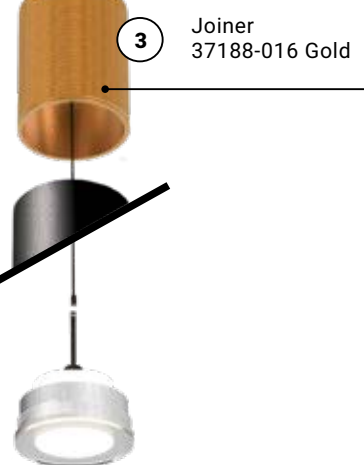

3 Connection	JOINER 37188	-16 GOLD	-023 BLACK
		JOINER: Full ridged body allows for custom aesthetics. Hide completely within the extension tubes or show at different heights.