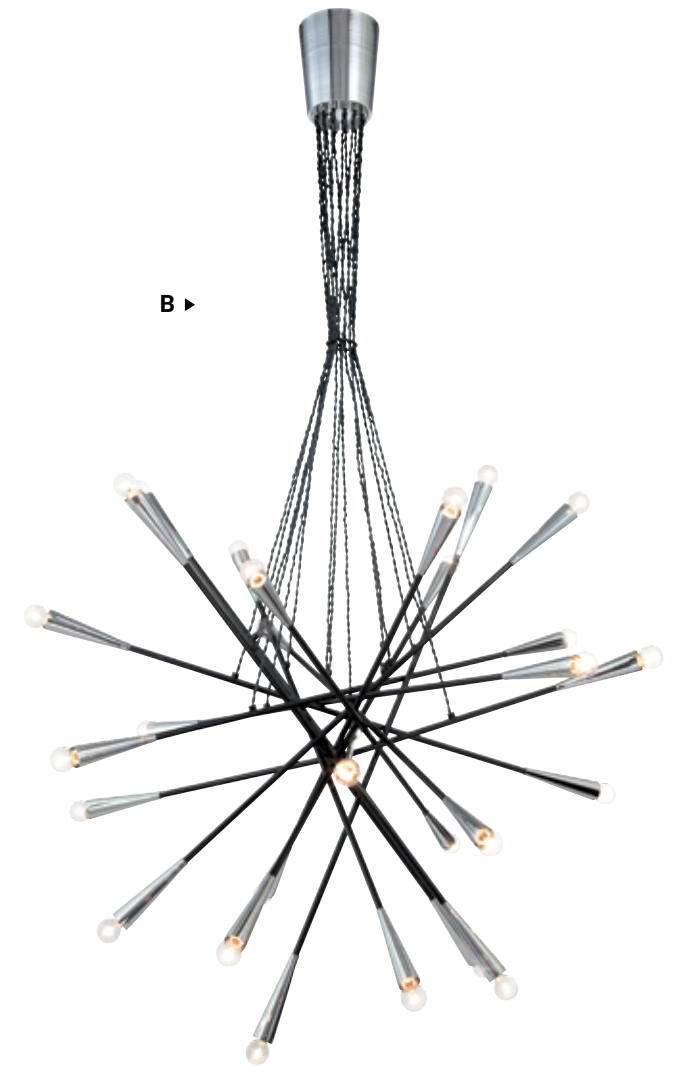

ZAZU

Metal spun rods weave in and out, jutting at different angles for a dynamic design. This metalworking process creates axially symmetric tips that perfectly house a bulb at each end.

ZAZU

BLACK

A ▶

B ▶

A 22802-019
26" Flushmount
Dia: 25.75" | H: 8"
12 x 40W E12

B 19800-011
44" Chandelier
Dia: 44" | H: 44"
Canopy: 6.5" | Max H: 230"
28 x 40W E12