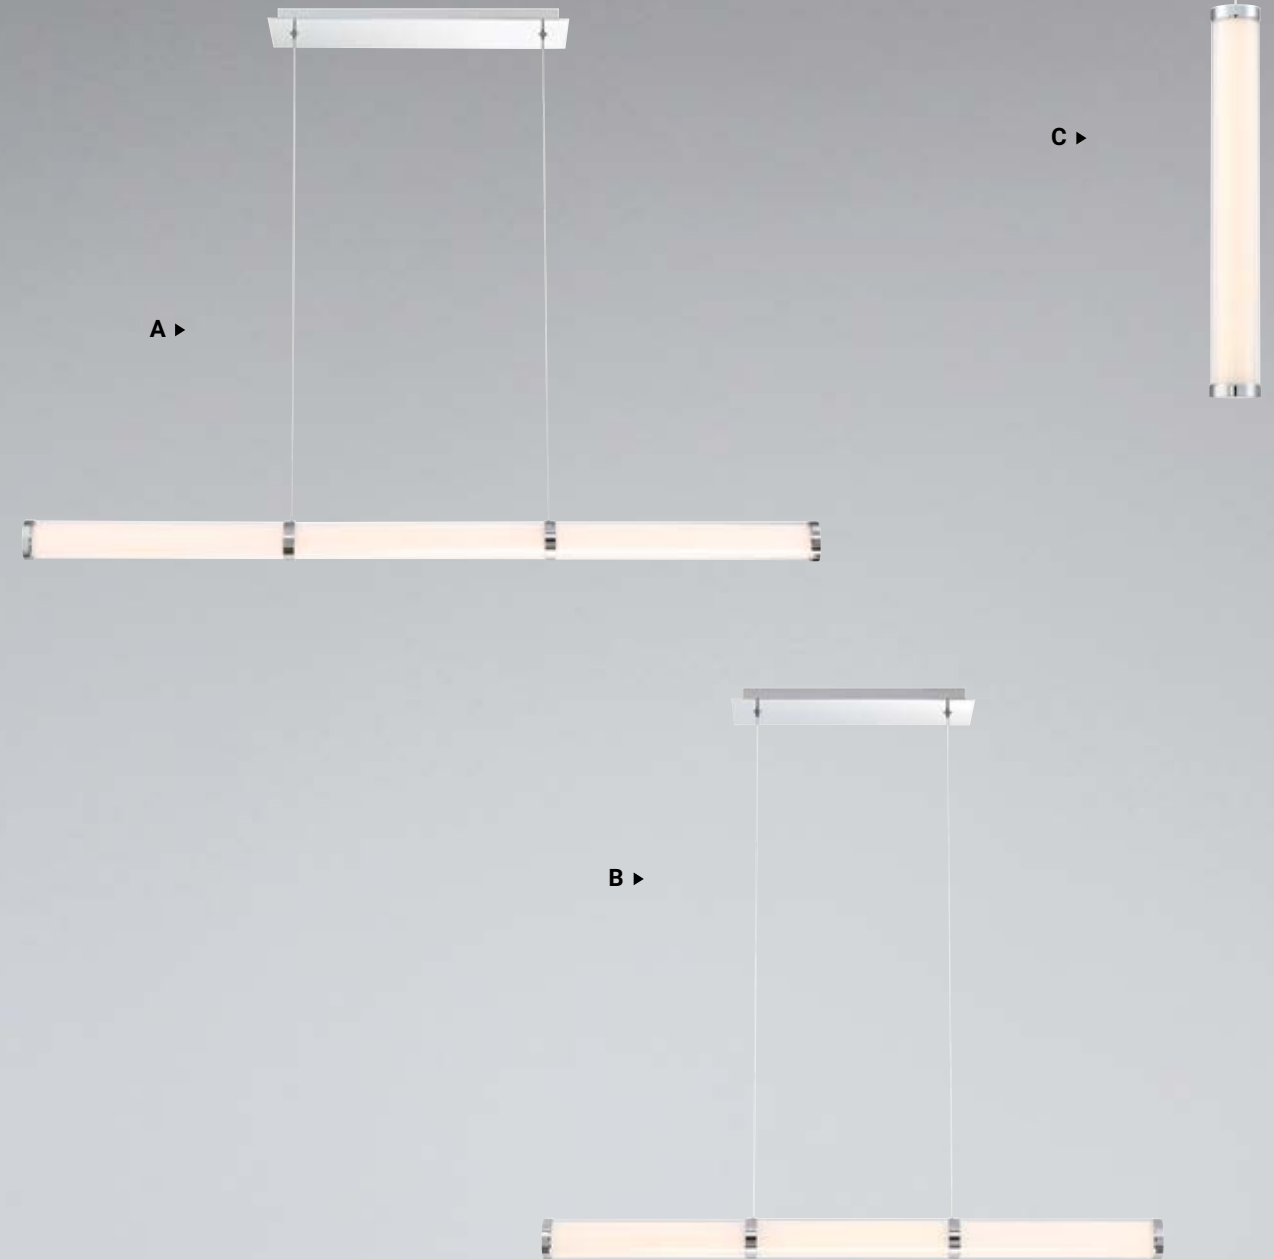

SHAW

An understated opaque tube is encased within a clear acrylic cylinder for added structure and a soft diffused luminance.

OUTER CLEAR ACRYLIC CYLINDER

INNER OPAQUE ACRYLIC CYLINDER

SLEEK CHROME BANDS

SHAW

CHROME

A 35684-015 LED
48" Linear LED Chandelier
L: 48" | W: 2.5" | H: 2.5"
Canopy: 18.5" x 5.25" | Max H: 100"
37W LED
3000K
3200 Delivered Lumens
Dimmable

B 35683-018 LED
36" Linear LED Chandelier
L: 36" | W: 2.5" | H: 2.5"
Canopy: 14.5" x 5.25" | Max H: 100"
27W LED
3000K
2400 Delivered Lumens
Dimmable

C 35682-011 LED
3" LED Pendant
Dia: 2.5" | H: 18"
Canopy: 6" | Max H: 115.5"
20W LED
3000K
1600 Delivered Lumens
Dimmable