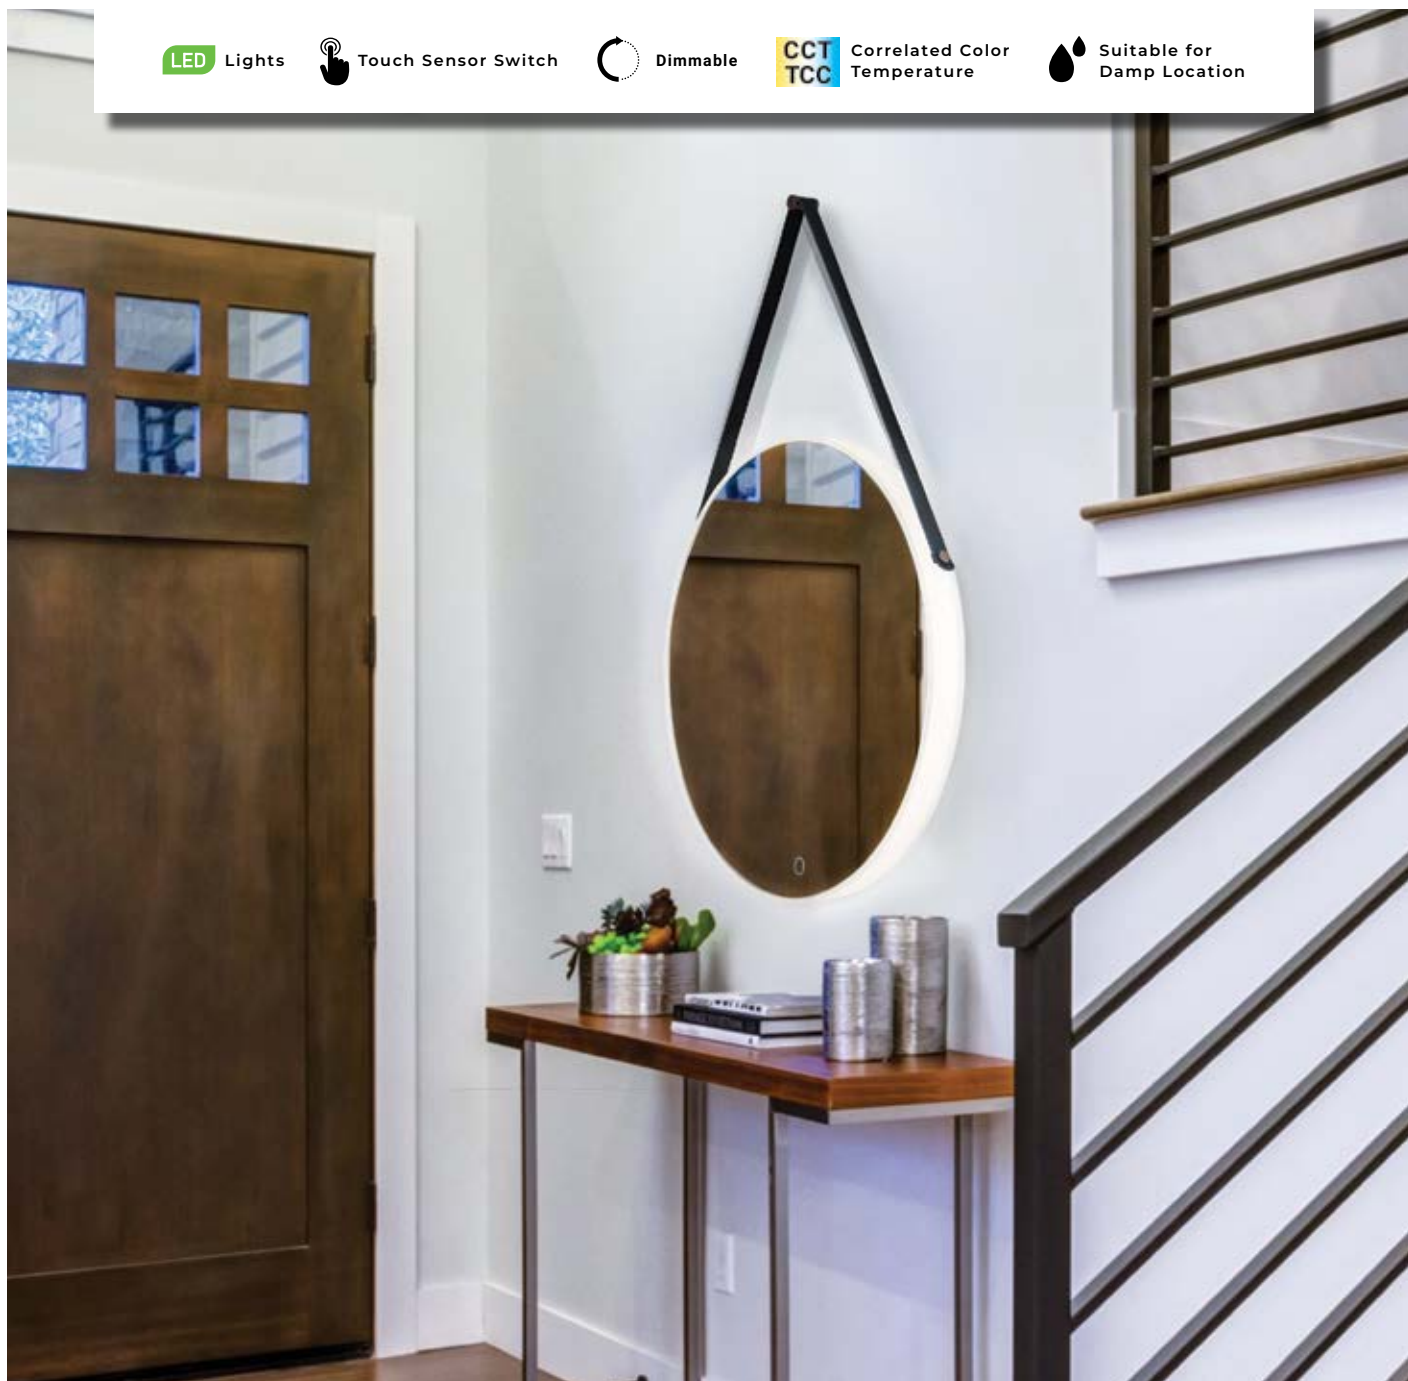

LED Lights

Touch Sensor Switch

Dimmable

CCT TCC Correlated Color Temperature

Suitable for Damp Location