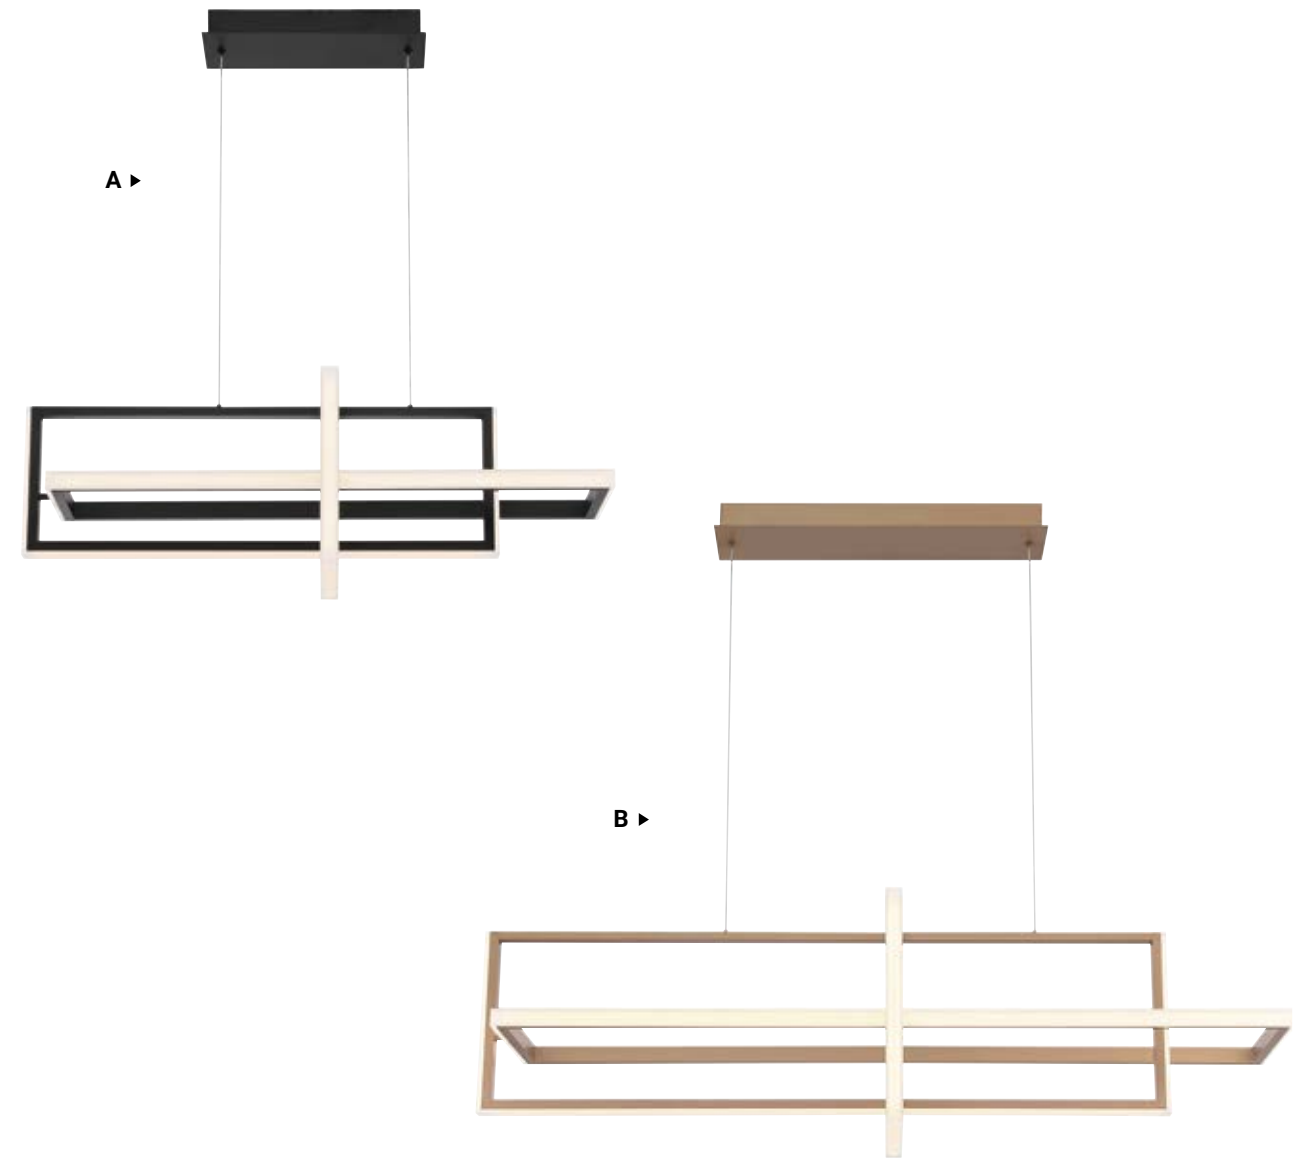

DEMARK

Layers of LED rings overlap to form an engaging capsule design. This open framework creates the illusion of motion with the different placements and orientations of each ring. With every unobstructed curve of LED, you get a bright illumination from every angle.

■ -014 BLACK ■ -021 GOLD

OUTWARD LED

MODERN GEOMETRIC FRAME

**PATENT
PENDING** **BORDO**

Like a gift, wrap up your room décor by adding the Bordo chandelier as the finishing touch. This modern open frame includes integrated LED that will illuminate various spaces with its simple design.

BORDO LED CHANDELIER
39323-026

BORDO LED CHANDELIER
39324-016

PATENT
PENDING

BORDO

BLACK | GOLD

A 39323 **LED**
38" Linear LED Chandelier
L: 37.75" | W: 13" | H: 12.5"
Canopy: 15" x 5.5" | Max H: 110.25"
114W LED
3000K
6400 Delivered Lumens
Dimmable