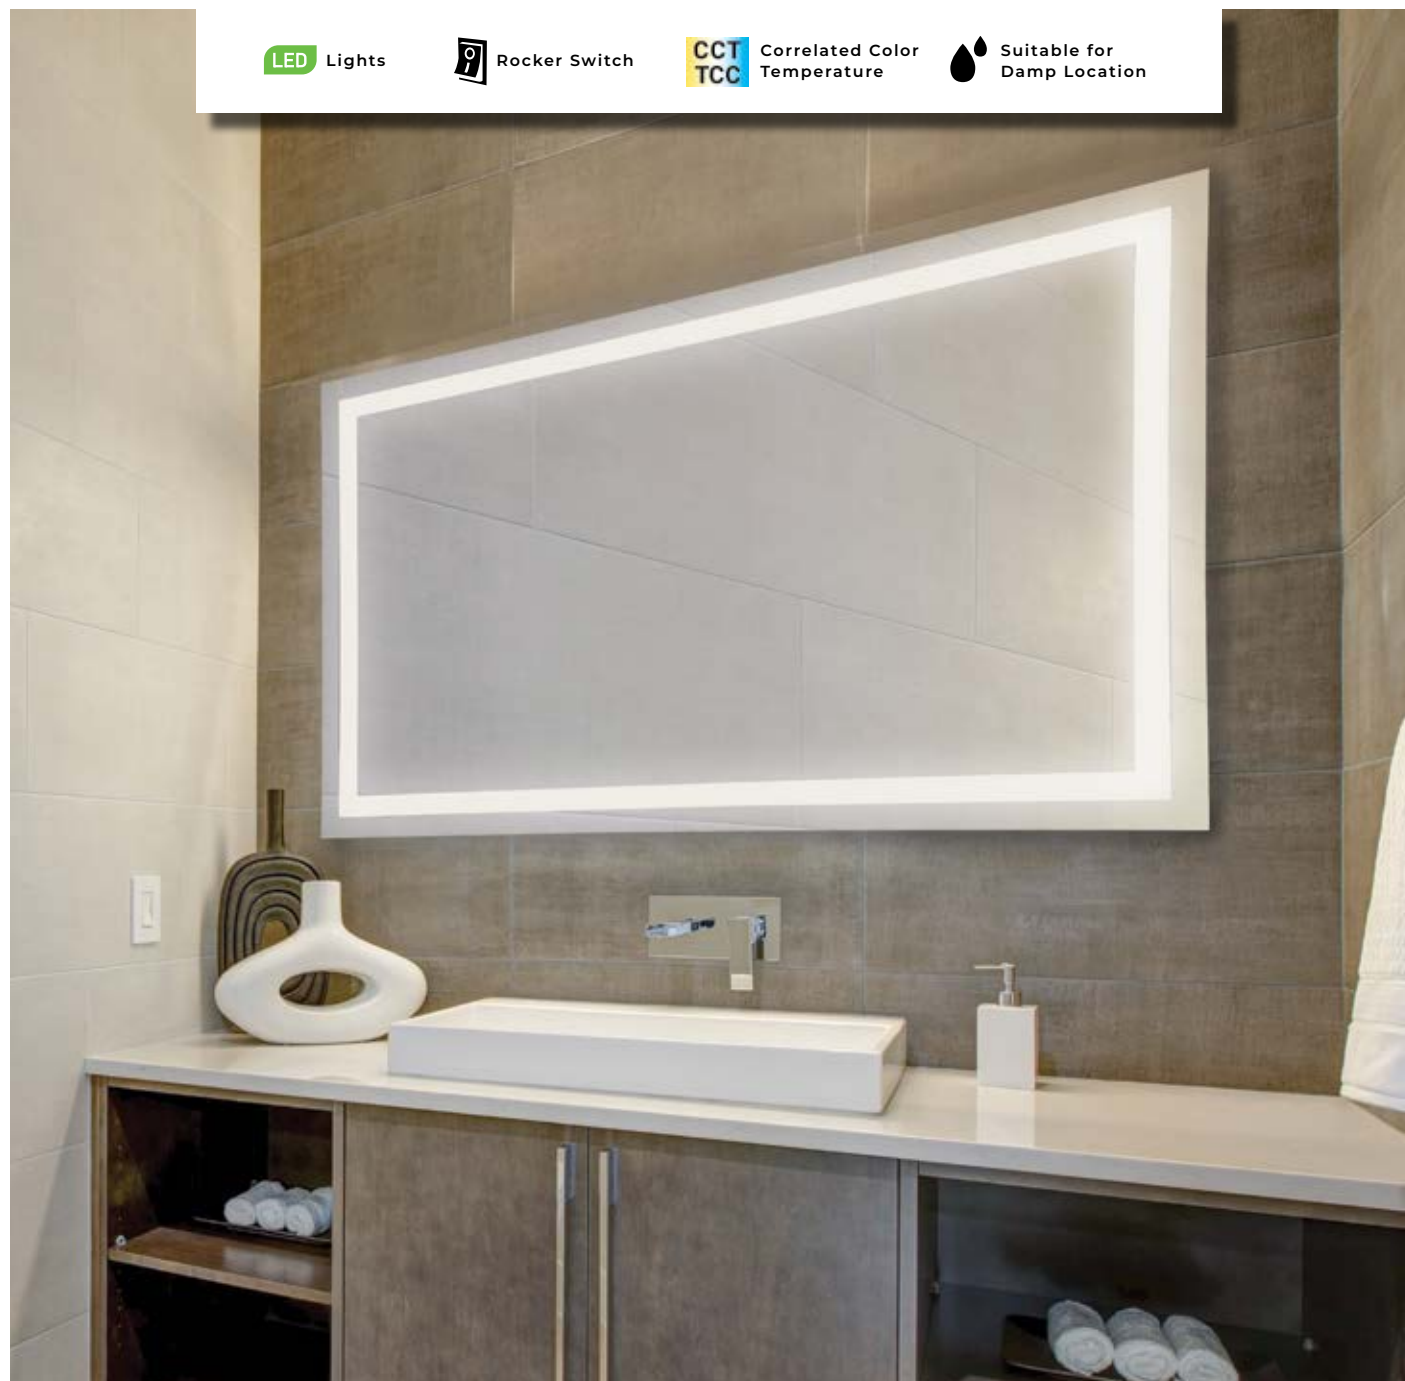

LED Lights

Rocker Switch

CCT TCC Correlated Color Temperature

Suitable for Damp Location