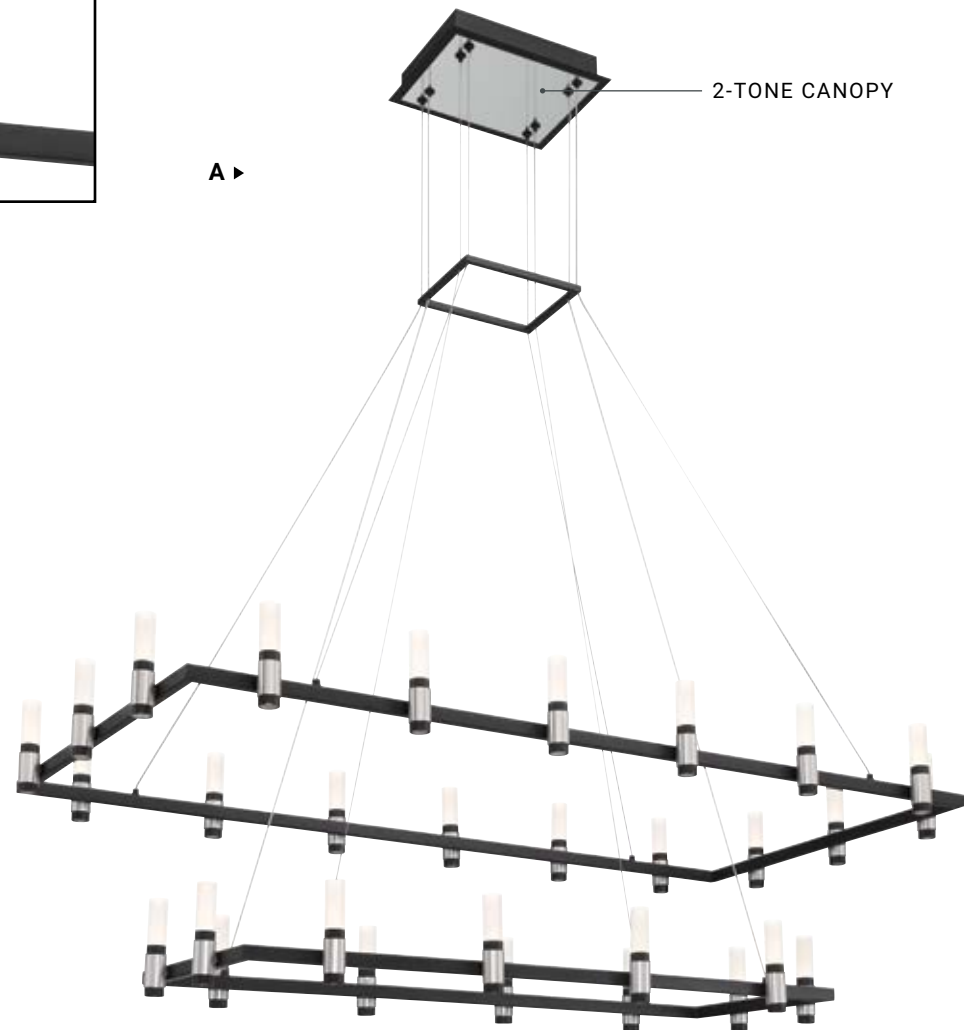

ALTAMONT CHANDELIER
37049-010

ALTAMONT

BLACK + SATIN NICKEL

UP & DOWN LIGHT

A ▶

A **37049-010** **LED**
52" 2-Tier LED Chandelier
L: 51.75" | W: 27" | H: 5.25"
Canopy: 11" x 8.25" | Max H: 103.25"
110W LED
3000K
4800 Delivered Lumens
Dimmable