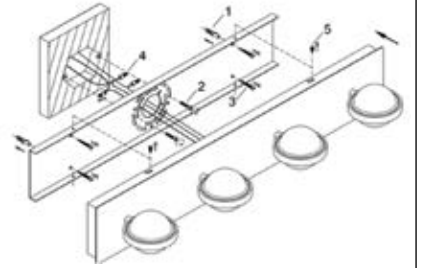

RYDER BATHBAR
37071-028

RYDER

This luxurious bath bar features elegant ice crystal orbs that are fastened by a center ring. The multifaceted surface reflects light in a dazzling way onto the backplate for added glow. A glamorous addition to any space, these lights are sure to add ambience.

RYDER

CHROME | GOLD

EASY INSTALL*

▲
A