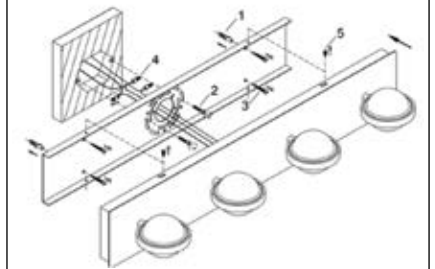

BANBURY

CHROME

EASY INSTALL*