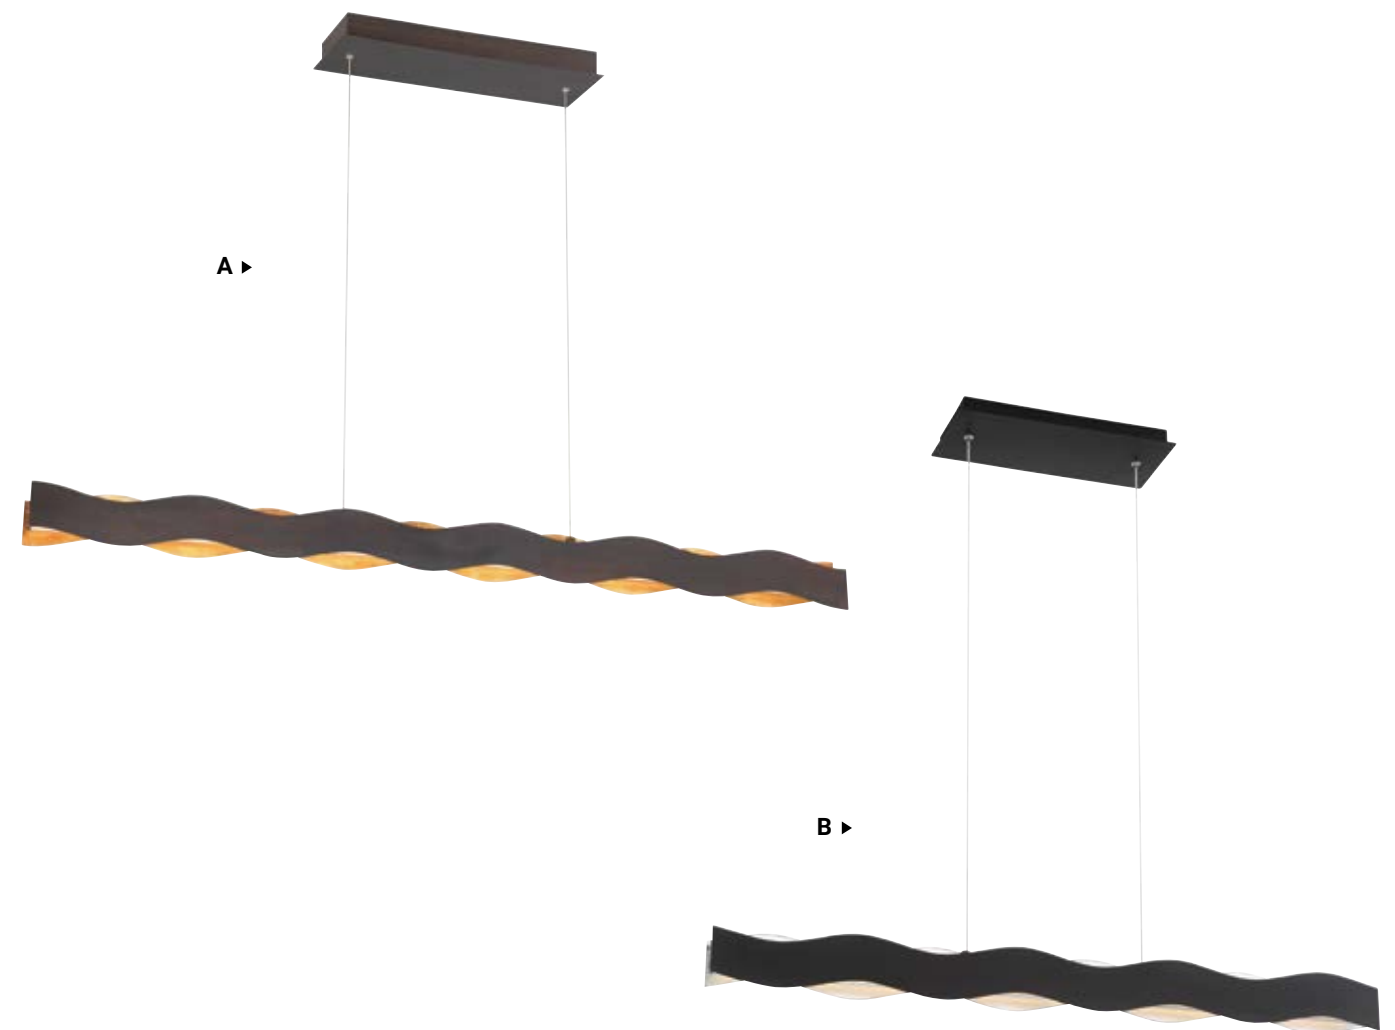

RIPPLE

BLACK + SILVER | BRONZE + GOLD

A 35956 LED
49" Linear LED Chandelier
 L: 48.5" | W: 1.5" | H: 3.25"
 Canopy: 16.5" x 5.5" | Max H: 101.75"
 56W LED
 3000K
 2600 Delivered Lumens
 Dimmable

 -013 BLACK + SILVER  -020 BRONZE + GOLD