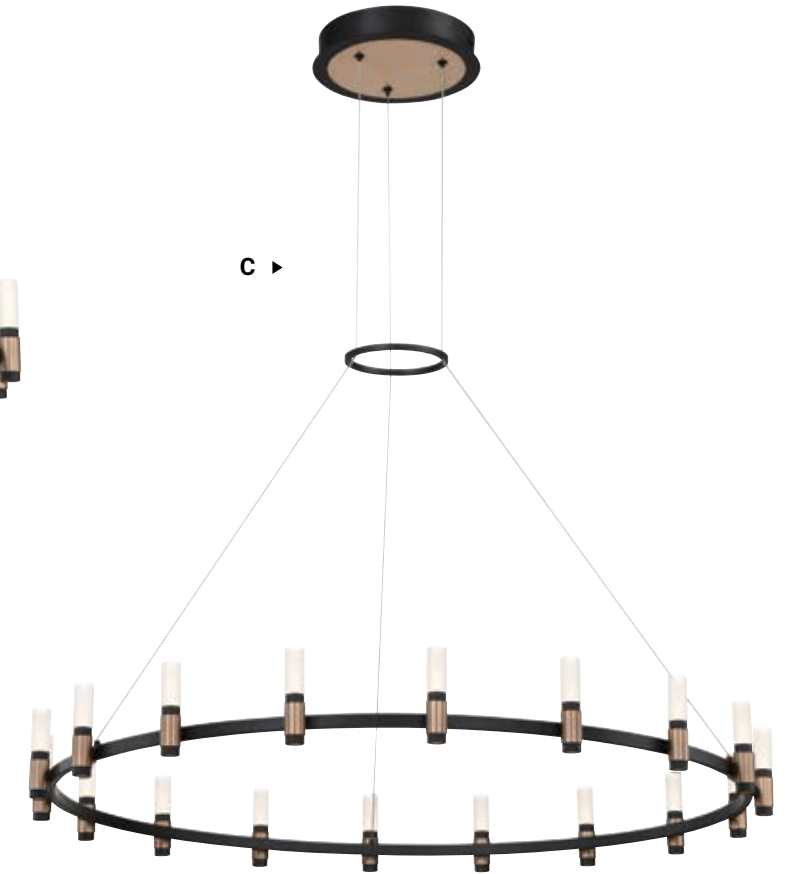

ALBANY

BLACK + BRASS

UP & DOWN LIGHT

A ▶

A **37046-019** **LED**
60" 3-Tier LED Chandelier
Dia: 59.5" | H: 5.25"
Canopy: 13.75" | Max H: 211.25"
230W LED
3000K
8160 Delivered Lumens
Dimmable

B ▶

C ▶

D ▶

B **37043-018** **LED**
32" LED Chandelier
Dia: 31.5" | H: 5.25"
Canopy: 7.75" | Max H: 103"
53W LED
3000K
1920 Delivered Lumens
Dimmable

C **37044-015** **LED**
46" LED Chandelier
Dia: 45.25" | H: 5.25"
Canopy: 11" | Max H: 187.25"
81W LED
3000K
2880 Delivered Lumens
Dimmable

D **37045-012** **LED**
60" LED Chandelier
Dia: 59.5" | H: 5.25"
Canopy: 11" | Max H: 187.25"
96W LED
3000K
3360 Delivered Lumens
Dimmable