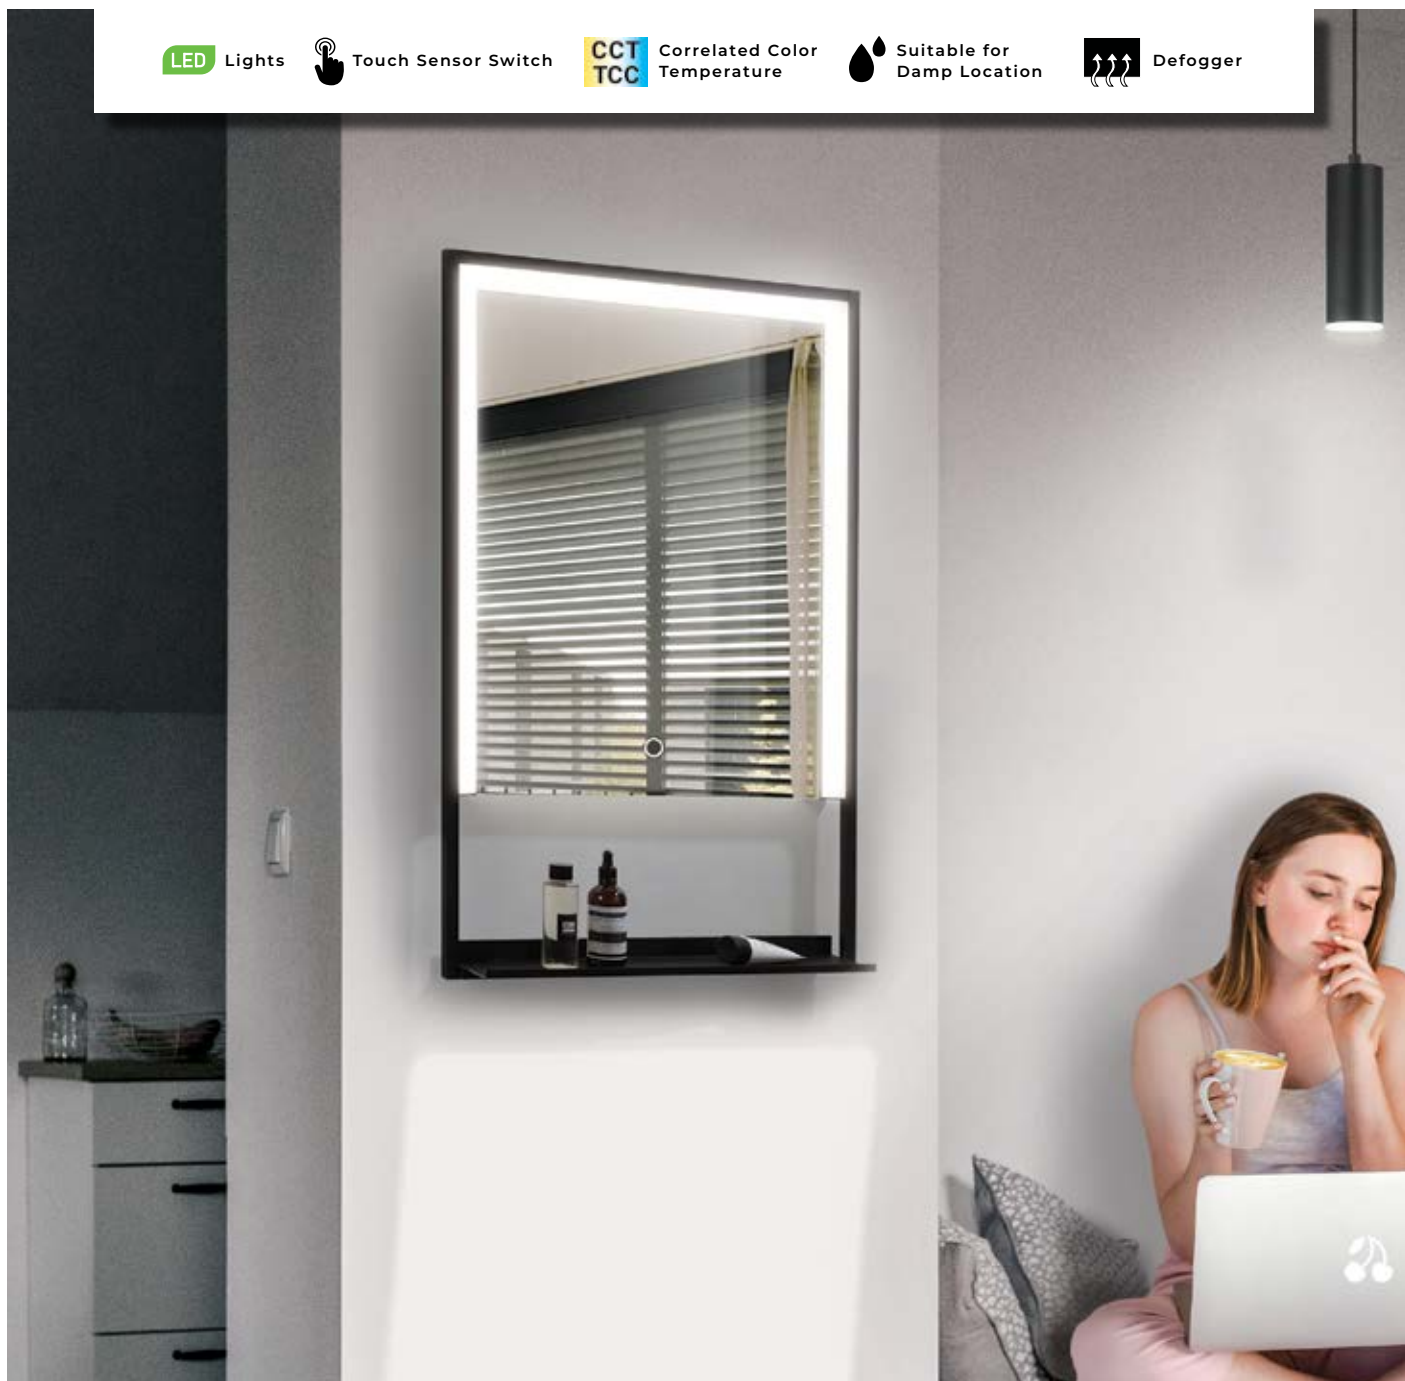

LED Lights

Touch Sensor Switch

CCT TCC Correlated Color Temperature

Suitable for Damp Location

Defogger

From 2700K

To 6500K