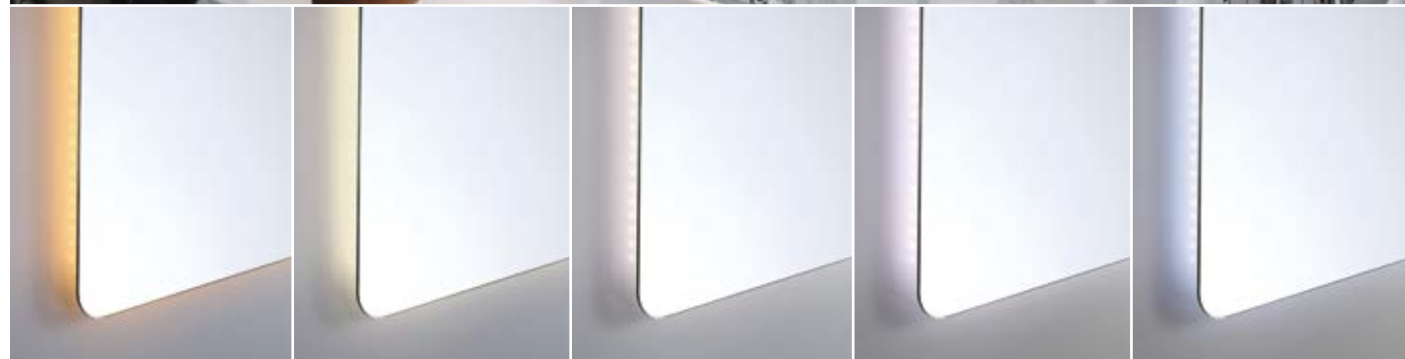

From 2700K

To 6500K