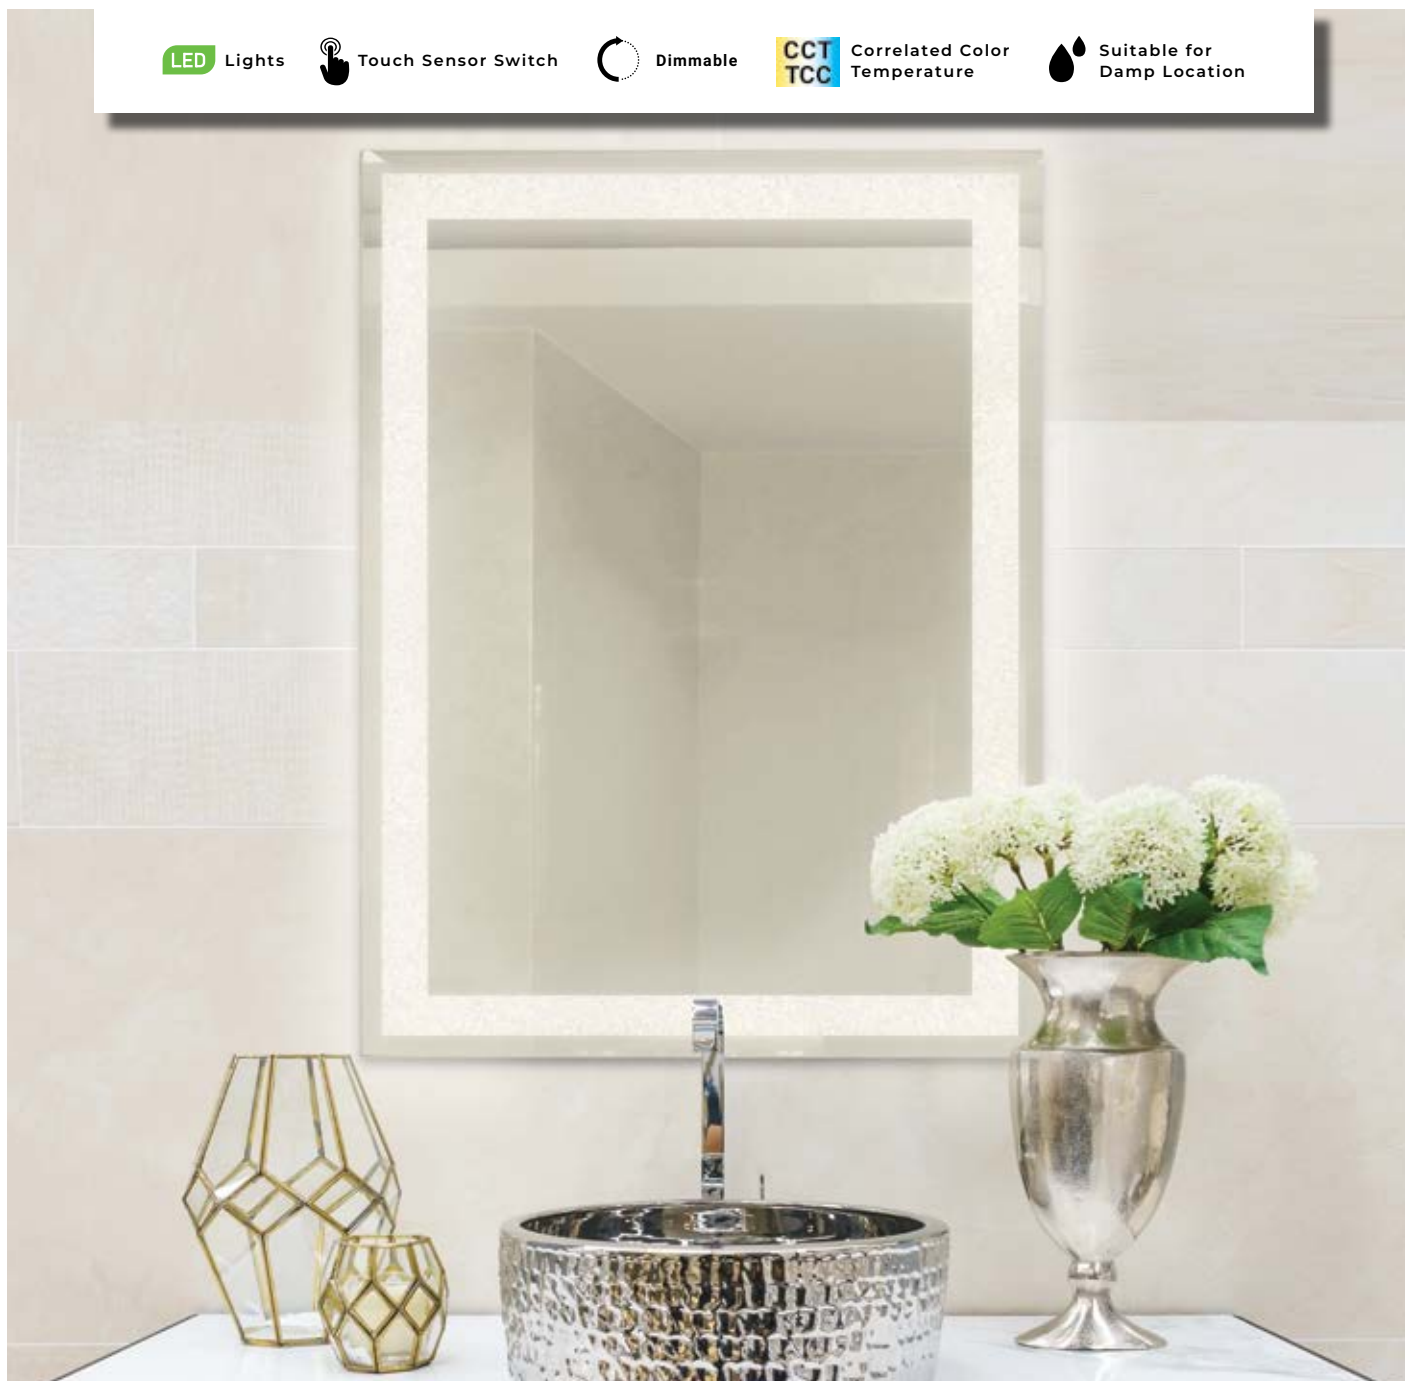

LED Lights

Touch Sensor Switch

Dimmable

CCT TCC Correlated Color Temperature

Suitable for Damp Location