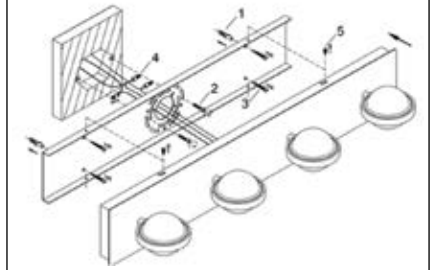

OLSON

Frosted acrylic diffusers are horizontally seated on a simple backplate. This minimalistic design will brighten your space with its softened glow and effortless style.

OLSON

CHROME | BLACK

EASY INSTALL*