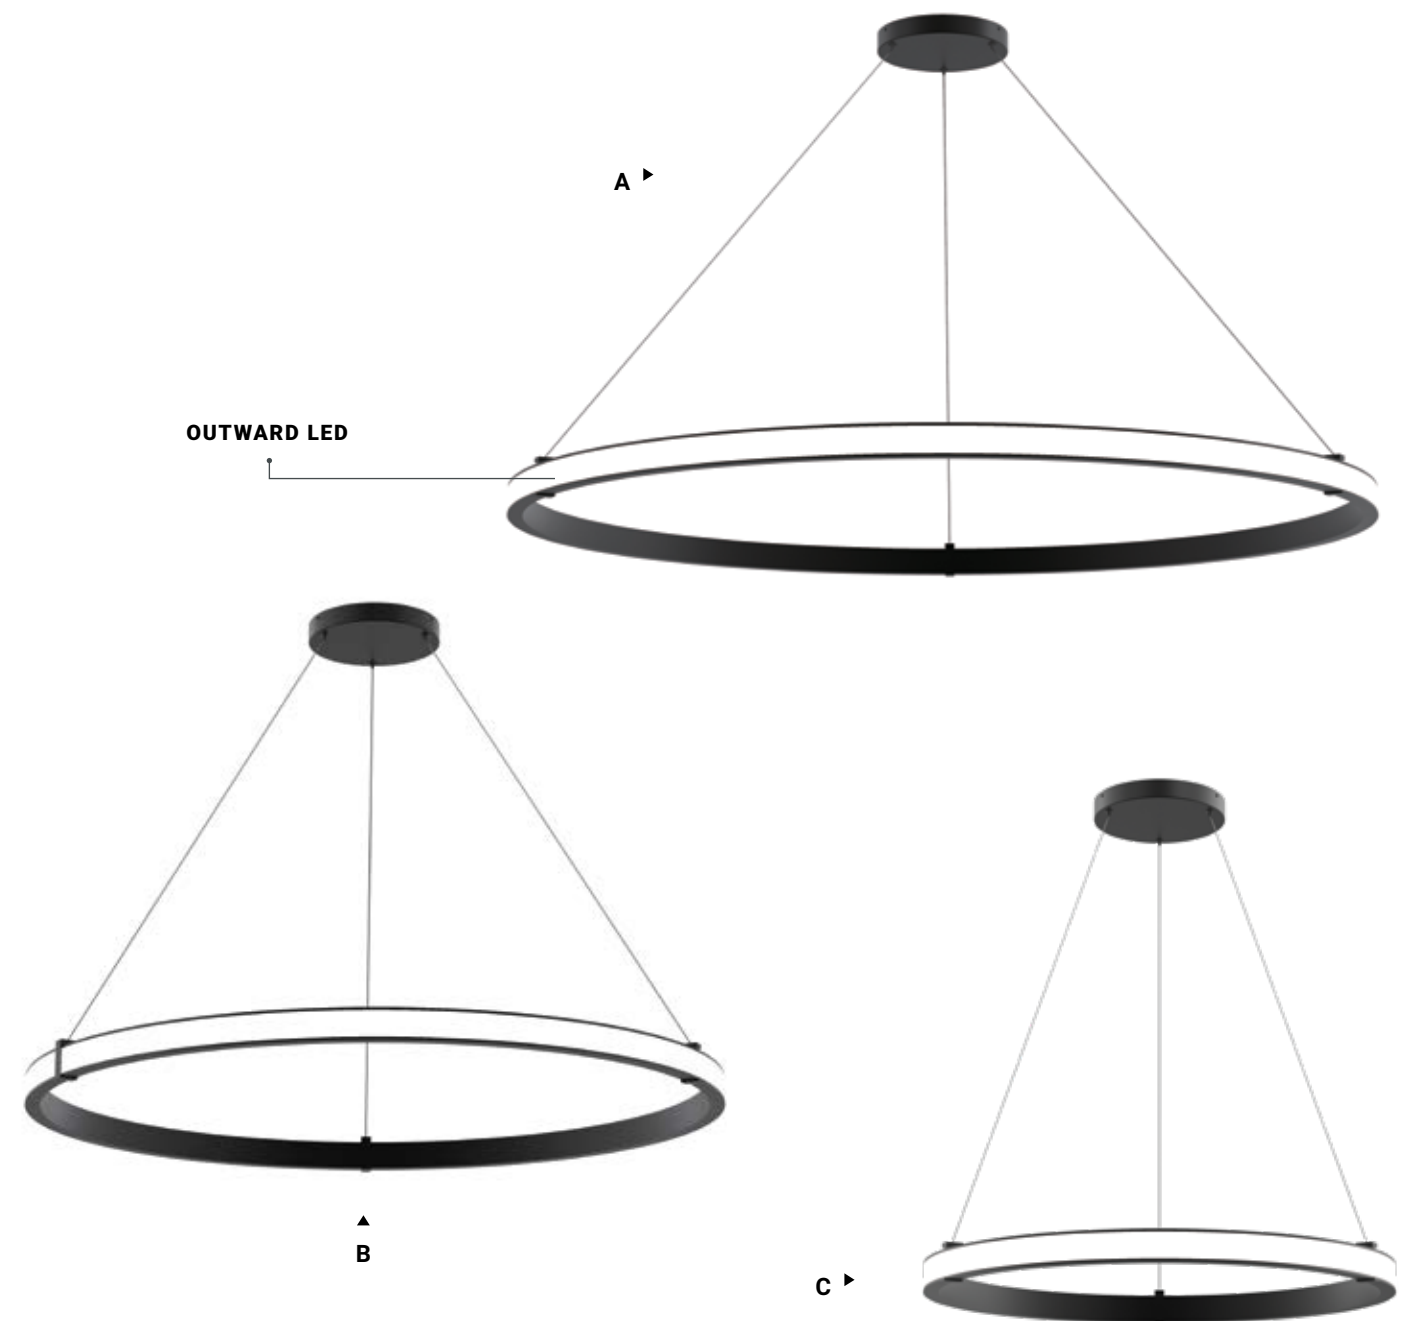

MUCCI

MATTE BLACK

A 38133-015 LED
60" Outward LED Pendant
Dia: 60" | H: 2"
Canopy: 11" | Max H: 99.5"
84W LED
3000K
3780 Delivered Lumens
Dimmable

B 38132-018 LED
48" Outward LED Pendant
Dia: 48" | H: 2"
Canopy: 9.5" | Max H: 99.5"
70W LED
3000K
3150 Delivered Lumens
Dimmable

C 38131-011 LED
32" Outward LED Pendant
Dia: 32" | H: 2"
Canopy: 9.5" | Max H: 99.5"
52W LED
3000K
2340 Delivered Lumens
Dimmable