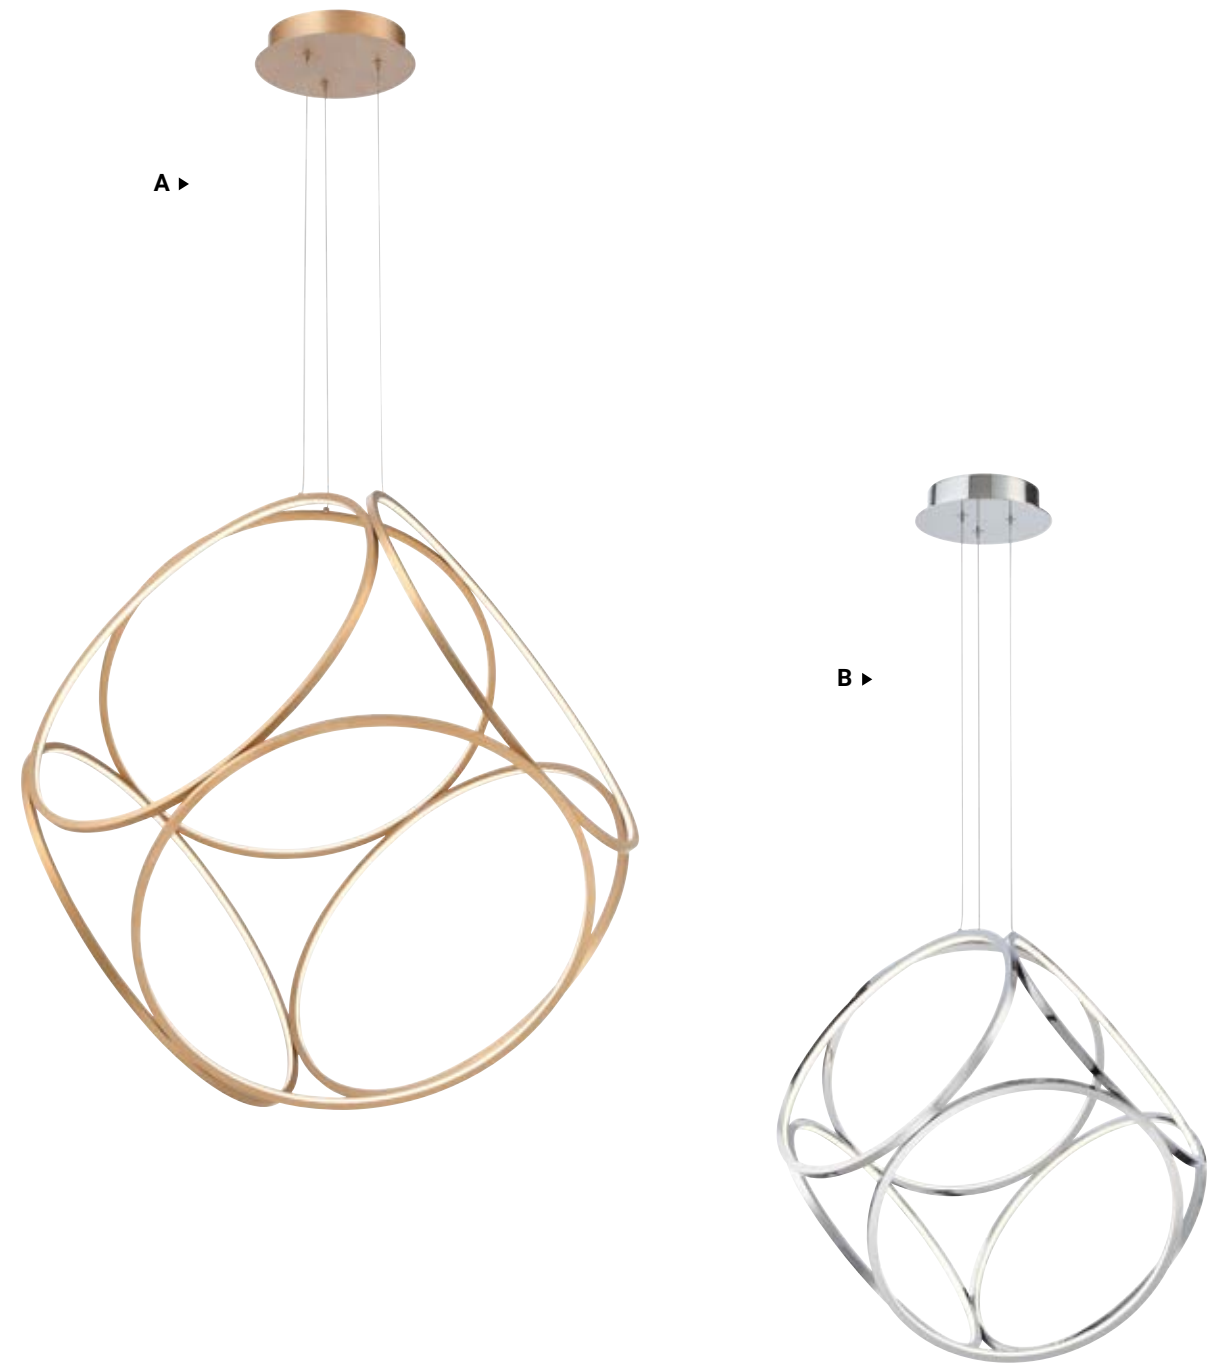

B **31860-017** **LED**
32" LED Pendant
Dia: 31.5" | H: 0.5"
Canopy: 7.5" | Max H: 74.25"
30W LED
3000K
△ 2250 Lumens
Dimmable

C **31861-014** **LED**
32" 2-Tier LED Pendant
Dia: 31.5" | H: 0.5"
Canopy: 8.25" | Max H: 74.25"
30w + 22W LED
3000K
△ 3900 Lumens
Dimmable

GLENVIEW

A super chic rounded cube is suspended from one of the corners creating a slight diamond shape. The cube, which is a formation of 6 LED rings, radiate ethereal grace. With its open caged design, the structure when viewed from different angles create different patterns of petals or butterfly wings.

INWARD LED RINGS

FLORAL FORM

GLENVIEW

CHROME | GOLD

A 37104 LED
34" Round LED Pendant

Dia: 34" | H: 33.5"
Canopy: 11" | Max H: 155"
70W LED
3000K
3500 Delivered Lumens
Dimmable

-016 CHROME -023 GOLD

B 37102 LED
24" Round LED Pendant

Dia: 24" | H: 23.25"
Canopy: 7.75" | Max H: 96.5"
40W LED
3000K
2000 Delivered Lumens
Dimmable

-012 CHROME -020 GOLD

TELA

Aluminum rings rotate around a central point simulating a spiral motion and adds a playful element to its design. Light-hearted and sprightly, these LED pendants can liven up your space.