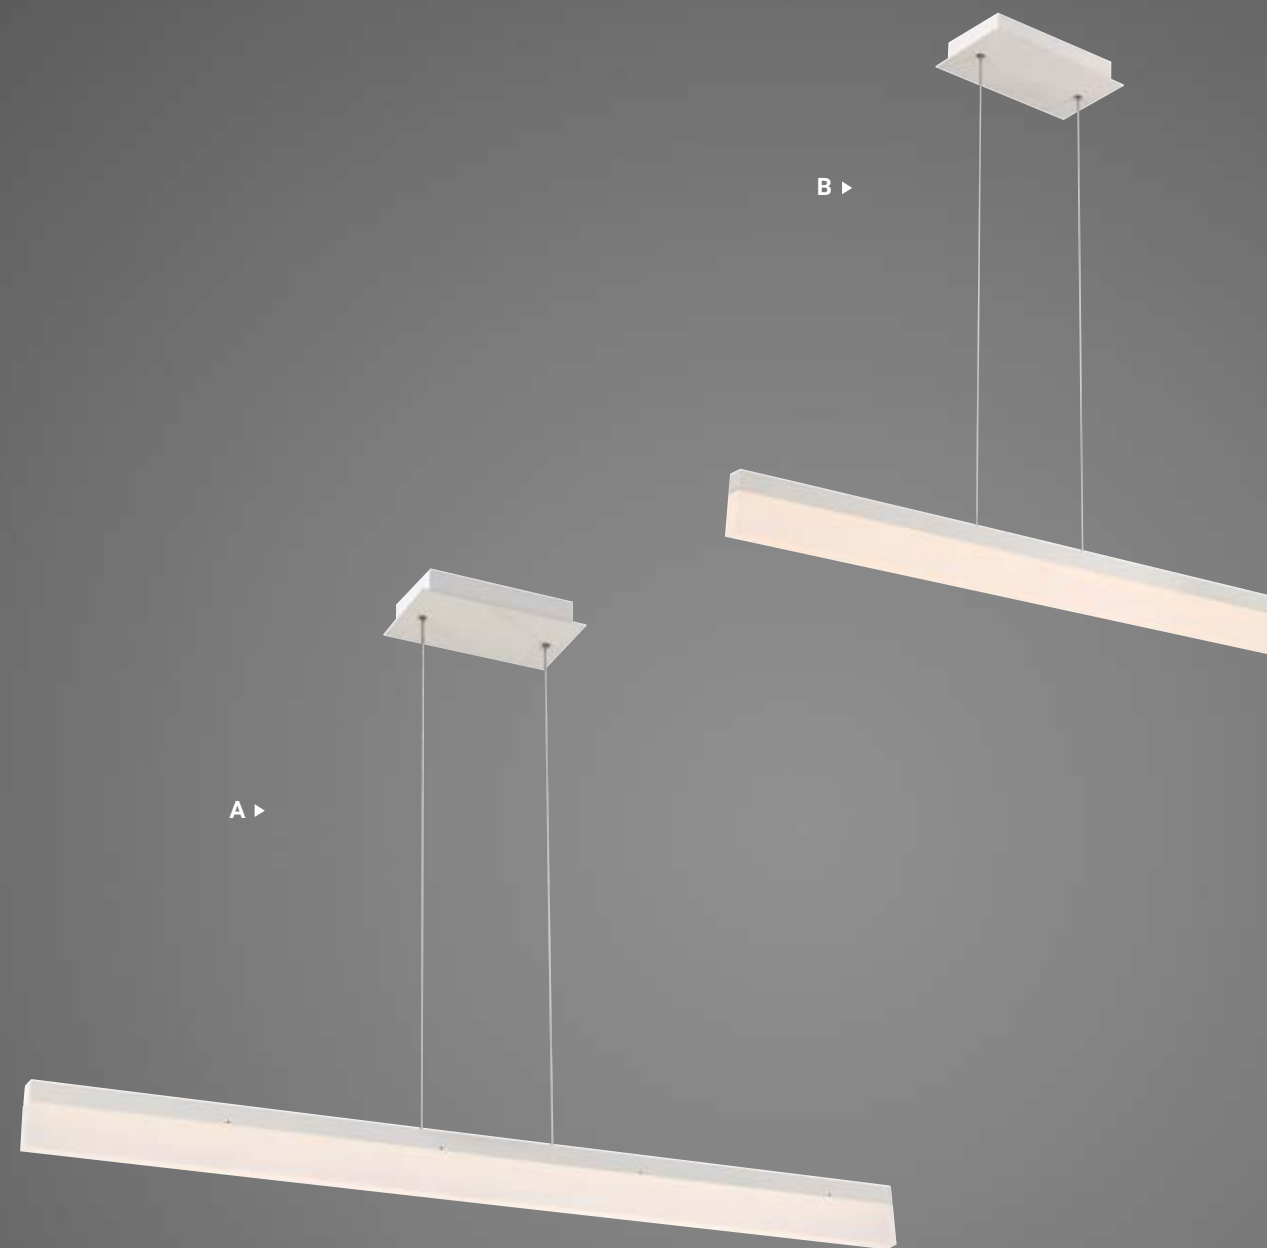

The extruded aluminum channel with a solid opal lens provides diffused LED illumination. Its minimalistic style delivers clean lines and a simple shape for various applications.

TUNNEL

WHITE

△ For delivered lumens please refer to eurofase.com