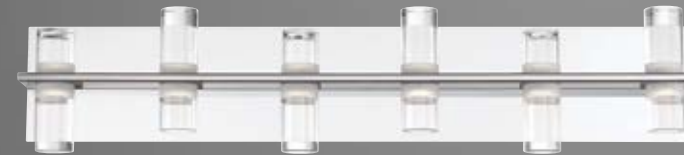

NETTO

CHROME

A ▶

B ▶

C ▶

D ▶

▲
E

▲
F

▲ For delivered lumens please refer to eurofase.com

A **33726-014** **LED**
41" 3-Tier LED Chandelier
Dia: 40.5" | H: 4"
Canopy: 13" | Max H: 185.75"
33 x 4W LED
3000K
▲ 9900 Lumens
Dimmable

B **33725-017** **LED**
33" LED Chandelier
Dia: 32.75" | H: 4"
Canopy: 8.25" | Max H: 185.75"
12 x 4W LED
3000K
▲ 3600 Lumens
Dimmable

C **33724-010** **LED**
25" LED Chandelier
Dia: 24.75" | H: 4"
Canopy: 7" | Max H: 101.75"
9 x 4W LED
3000K
▲ 2700 Lumens
Dimmable

D **33723-013** **LED**
42" Linear LED Chandelier
L: 41.5" | W: 3.25" | H: 13.25"
Canopy: 23" x 5.5" | Max H: 110.75"
8 x 4W LED
3000K
▲ 2400 Lumens
Dimmable

E **35959-014** **LED**
32" LED Bathbar
W: 31.5" | H: 6.75" | Ext: 3.75"
6 x 4W LED
3000K
1800 Delivered Lumens
Dimmable

F **35958-017** **LED**
20" LED Bathbar
W: 20" | H: 6.75" | Ext: 3.75"
4 x 4W LED
3000K
1200 Delivered Lumens
Dimmable