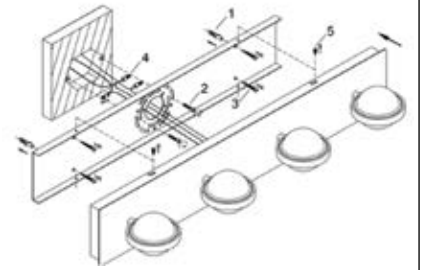

TAMAR

BLACK

EASY INSTALL*

▲
A