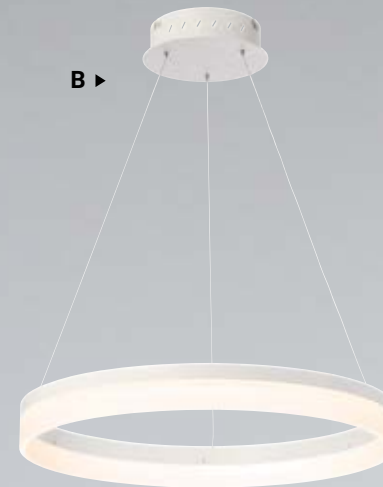

MINUTA

WHITE | BRONZE

A ▶

B ▶

D ▶

C ▶

△ For delivered lumens please refer to eurofase.com

A 31776 LED
18" LED Chandelier

Dia: 17.25" | H: 2.75"
Canopy: 8.25"
Max H: 76.75"
26W LED
3000K

△ 1900 Lumens
Dimmable

□ -011
WHITE

B 31777 LED
24" LED Chandelier

Dia: 23.25" | H: 2.75"
Canopy: 8.25"
Max H: 76.75"
37W LED
3000K

△ 2800 Lumens
Dimmable

□ -018
WHITE

C 31778 LED
32" LED Chandelier

Dia: 31.5" | H: 2.75"
Canopy: 11"
Max H: 76.75"
43W LED
3000K

△ 3200 Lumens
Dimmable

□ -015
WHITE

■ -022
BRONZE

D 31779 LED
48" 3-Tier LED Chandelier

Dia: 47.75" | H: 2.75"
Canopy: 13"
Max H: 76.75"
106W LED
3000K

△ 7400 Lumens
Dimmable

□ -012
WHITE

■ -029
BRONZE