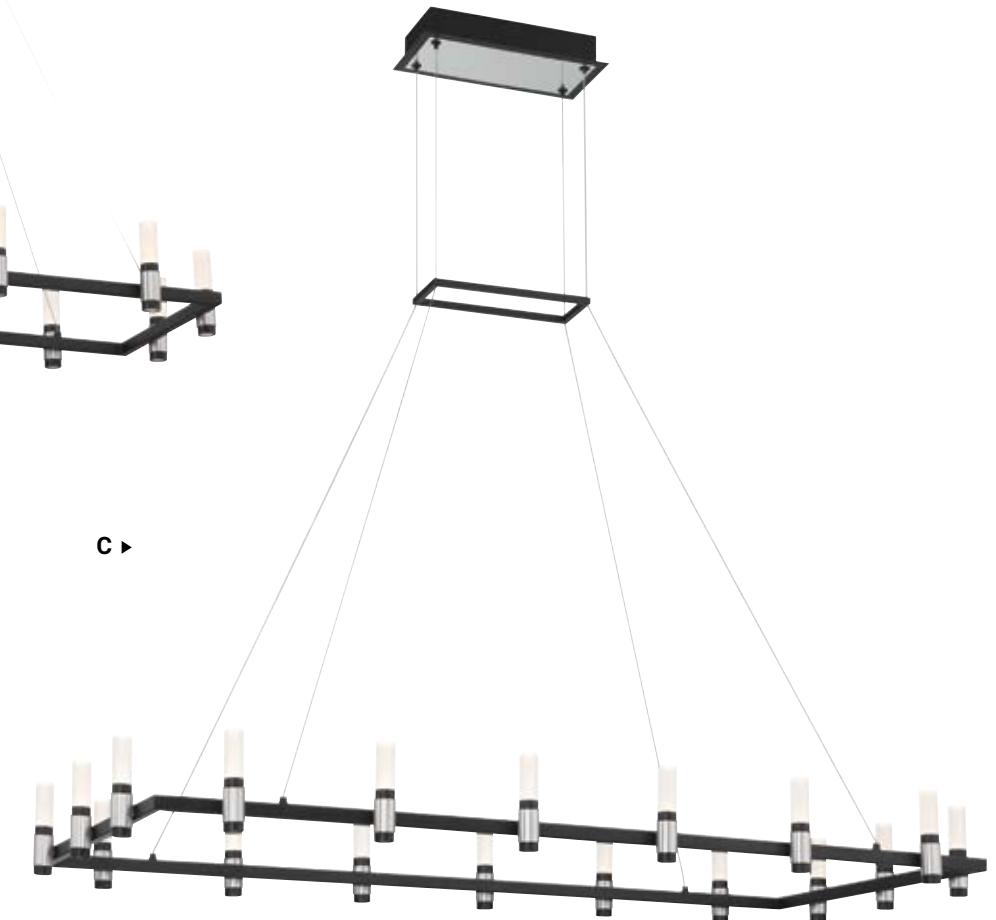

B **37047-016** **LED**
40" LED Chandelier
L: 39.75" | W: 15.75" | H: 5.25"
Canopy: 9" x 5.5" | Max H: 103"
54W LED
3000K
1920 Delivered Lumens
Dimmable

C ▶