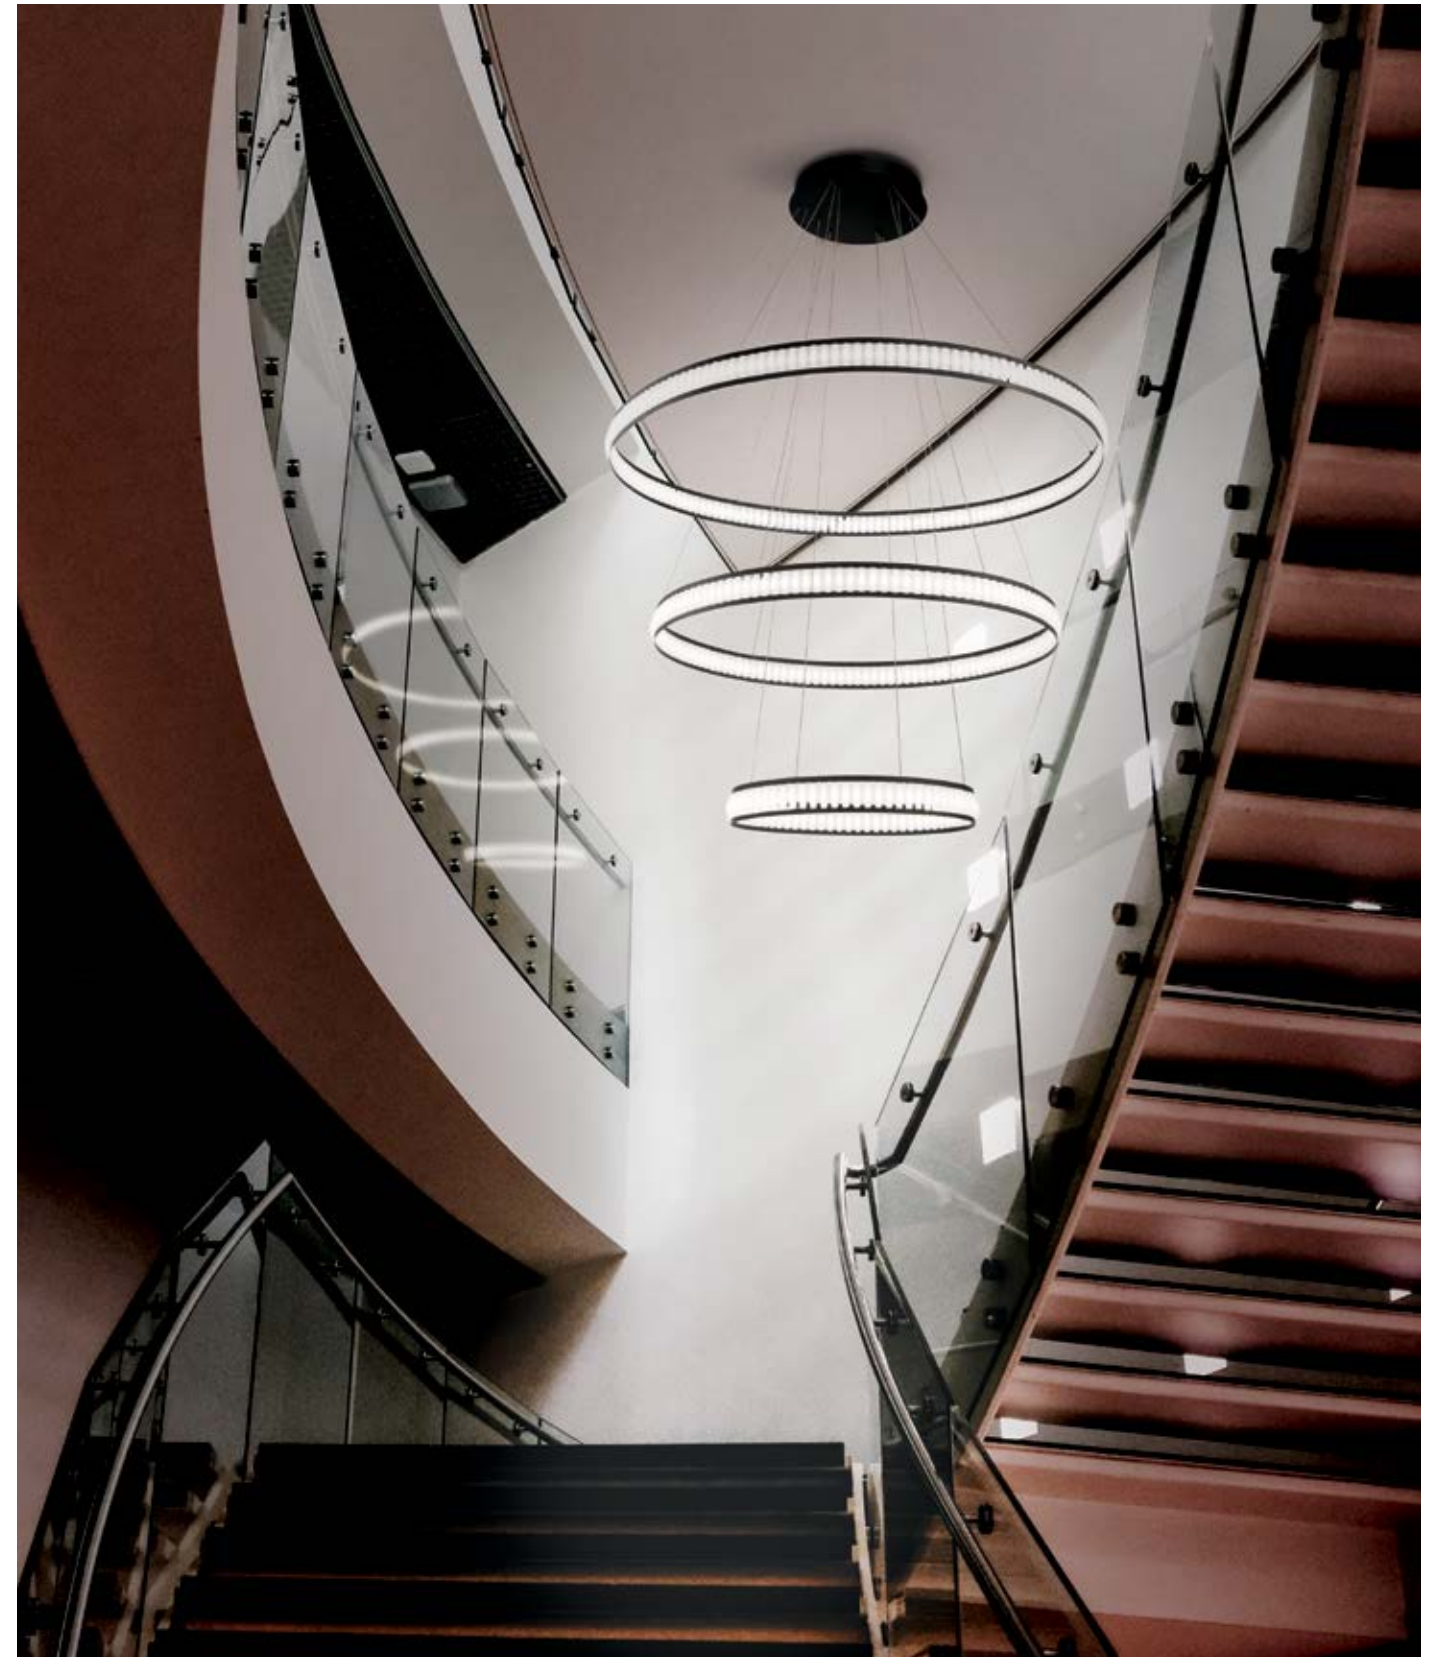

INDIVIDUAL
CAPSULE STYLE

WHITE ACRYLIC LED

FORSTER

Multiple white acrylic pieces form rings of LED light accented by black trim. The small detail in the halos add dimension and texture to the otherwise simple form. The dark edges create a slight rustic appearance to the overall design adding character and a soft industrial quality. Varied sizing offers 1-tier or 3-tier options.