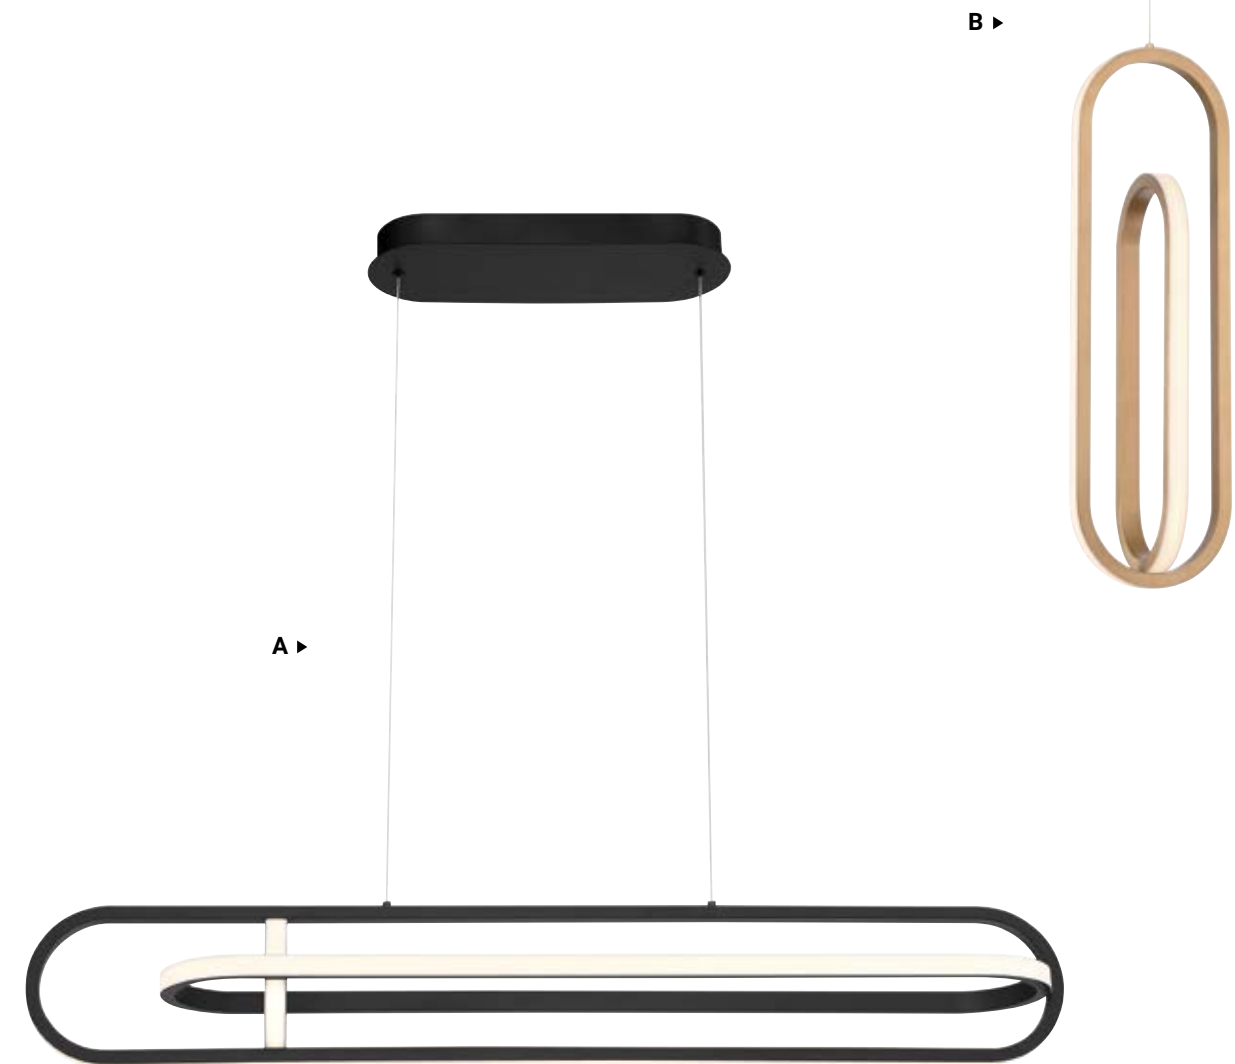

BERKLEY

BLACK | GOLD

A 37037 LED
47" Linear LED Pendant
L: 47" | W: 5.5" | H: 5.5"
Canopy: 16.25" x 5.5" | Max H: 103.25"
43W LED
3000K
2150 Delivered Lumens
Dimmable

■ -017 BLACK ■ -024 GOLD

B 37036 LED
36" Linear LED Pendant
L: 35.25" | W: 5.5" | H: 5.5"
Canopy: 12.5" x 5.5" | Max H: 103.25"
32W LED
3000K
1600 Delivered Lumens
Dimmable

■ -010 BLACK ■ -027 GOLD

C 37035 LED
21" LED Chandelier
L: 20.25" | W: 6.75" | H: 23.75"
Canopy: 10.5" x 5.5" | Max H: 121.5"
59W LED
3000K
2950 Delivered Lumens
Dimmable

■ -013 BLACK ■ -020 GOLD

DEMARK PENDANT
37038-021

DEMARK

Layers of LED rings overlap to form an engaging capsule design. This open framework creates the illusion of motion with the different placements and orientations of each ring. With every unobstructed curve of LED, you get a bright illumination from every angle.

DEMARK

BLACK | GOLD

A **37039** **LED**
43" Linear LED Chandelier
L: 42.25" | W: 6.5" | H: 7"
Canopy: 16.25" x 5.5" | Max H: 104.75"
58W LED
3000K
2900 Delivered Lumens
Dimmable

■ -011 BLACK ■ -028 GOLD

B **37038** **LED**
7" LED Pendant
L: 6.75" | W: 6" | H: 21.75"
Canopy: 7" | Max H: 119.5"
28W LED
3000K
1400 Delivered Lumens
Dimmable