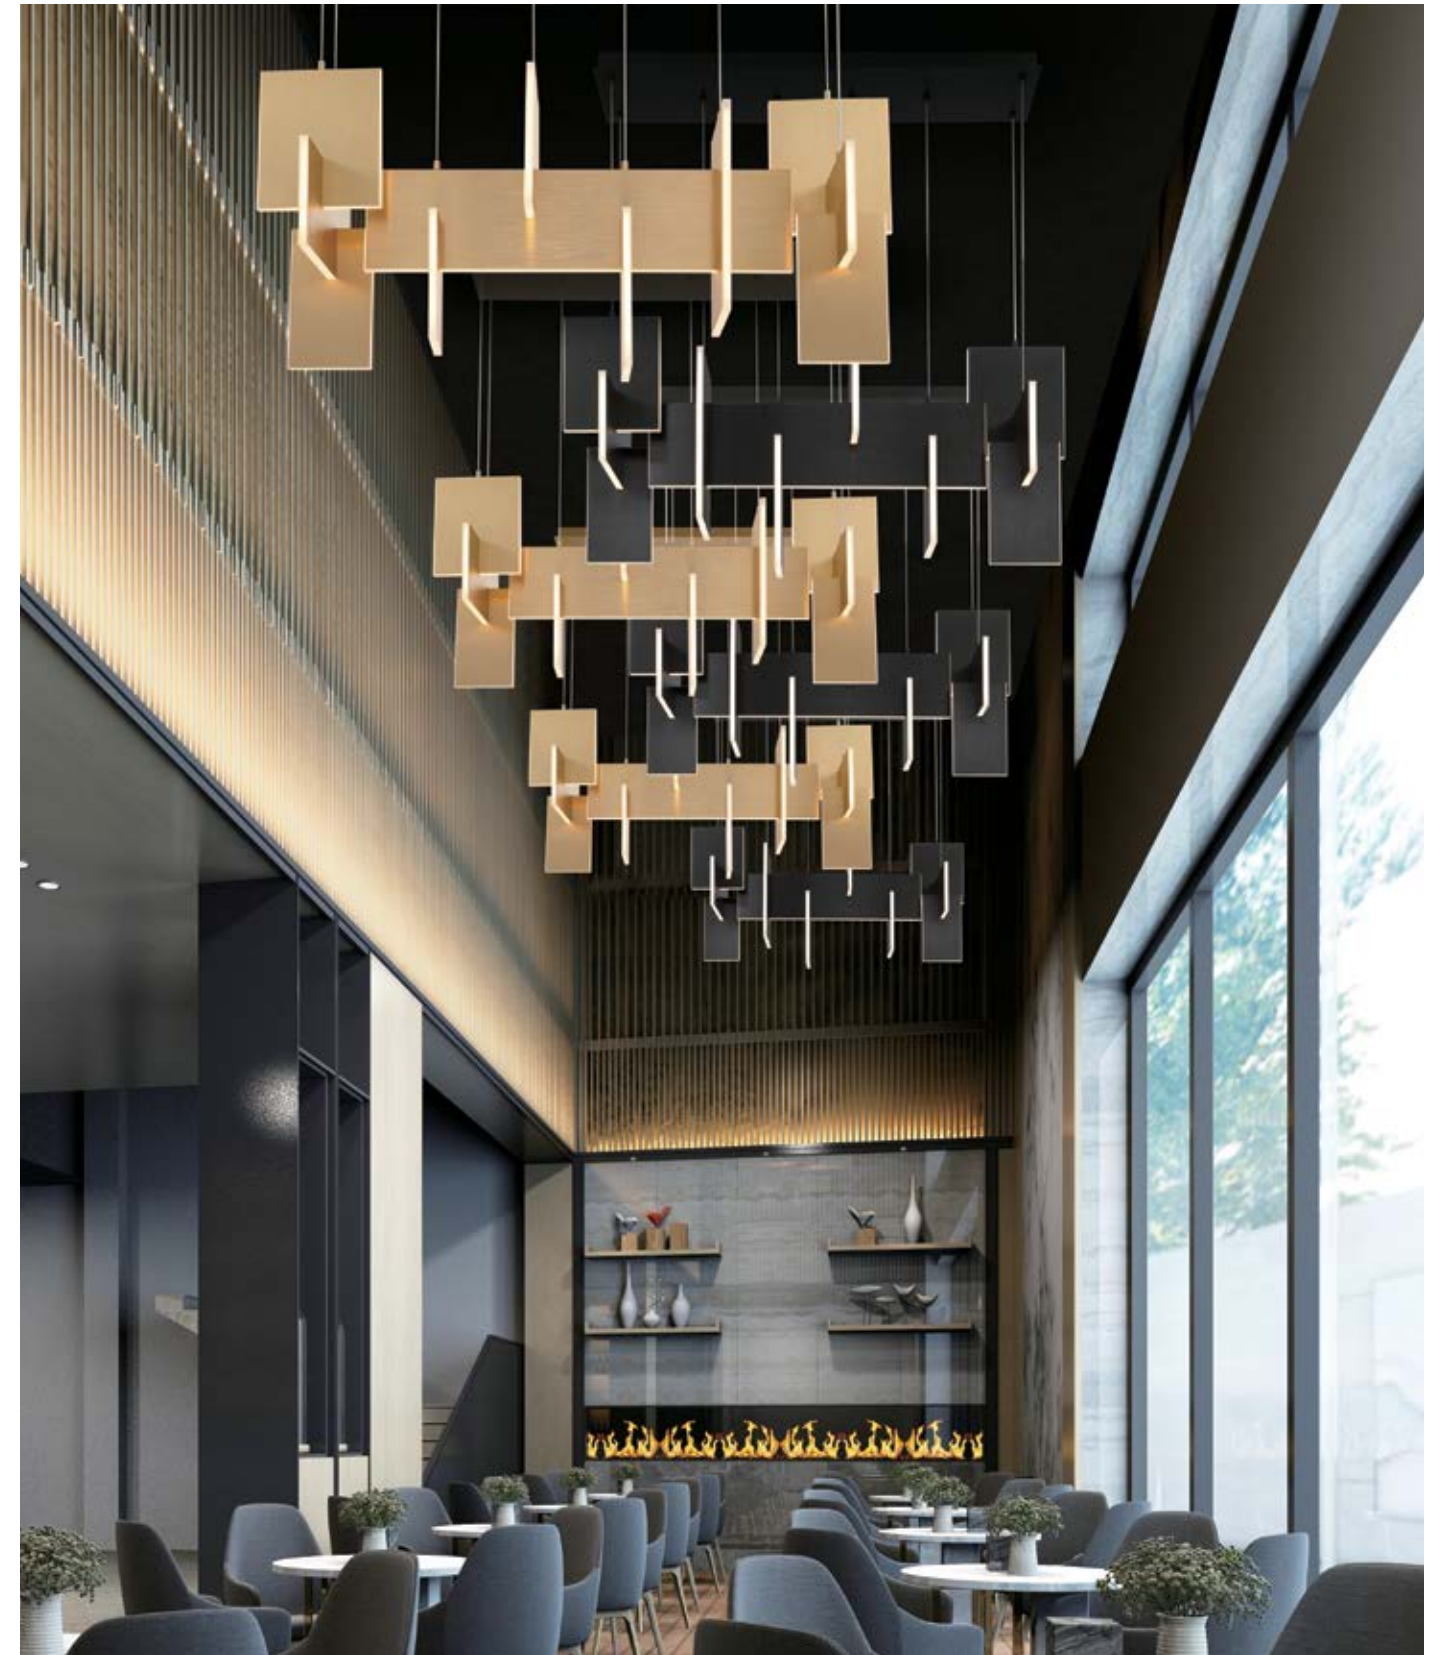

3000K

2700 Delivered Lumens

Dimmable

ANODIZED ALUMINUM

OUTWARD LED
LIGHT SOURCE

COBURG

Slim, edge-lit LED panels are creatively positioned to intersect in a dynamic, whimsically modern design. A continuous run of LED lights delivers seamless, multi-directional lighting. The interlocking aluminum panels are laser cut for added precision and anodized to create a durable, corrosion-resistant finish that's available in either gold or black.