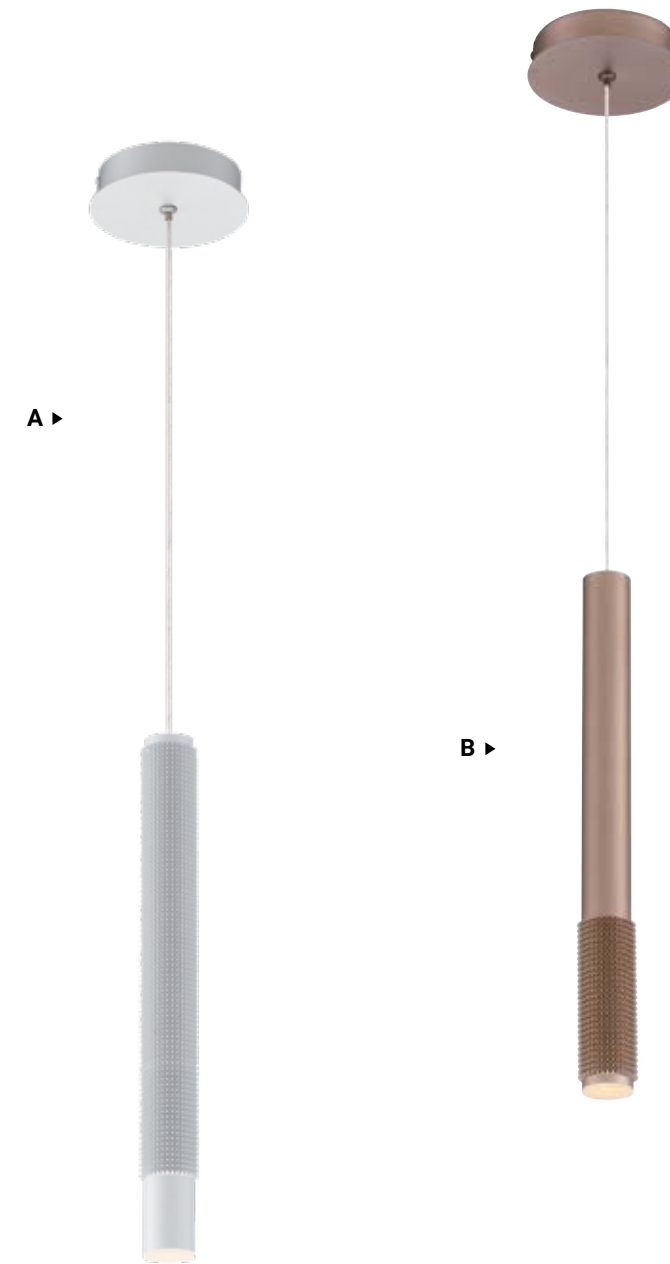

DAVENPORT

WHITE | BLACK | GOLD | CHAMPAGNE | ALUMINUM

A 35710 LED
17" LED Pendant with 14" Texture
Dia: 1.75" | H: 16.25"
Canopy: 5.25" | Max H: 113.5"
4.3W LED
3000K
255 Delivered Lumens

 -011 WHITE	 -035 GOLD	 -057 ALUMINUM
 -028 BLACK	 -042 CHAMPAGNE	

B 35709 LED
17" LED Pendant with 5" Texture
Dia: 1.75" | H: 16.25"
Canopy: 5.25" | Max H: 113.5"
4.3W LED
3000K
255 Delivered Lumens

 -015 WHITE	 -039 GOLD	 -053 ALUMINUM
 -022 BLACK	 -046 CHAMPAGNE