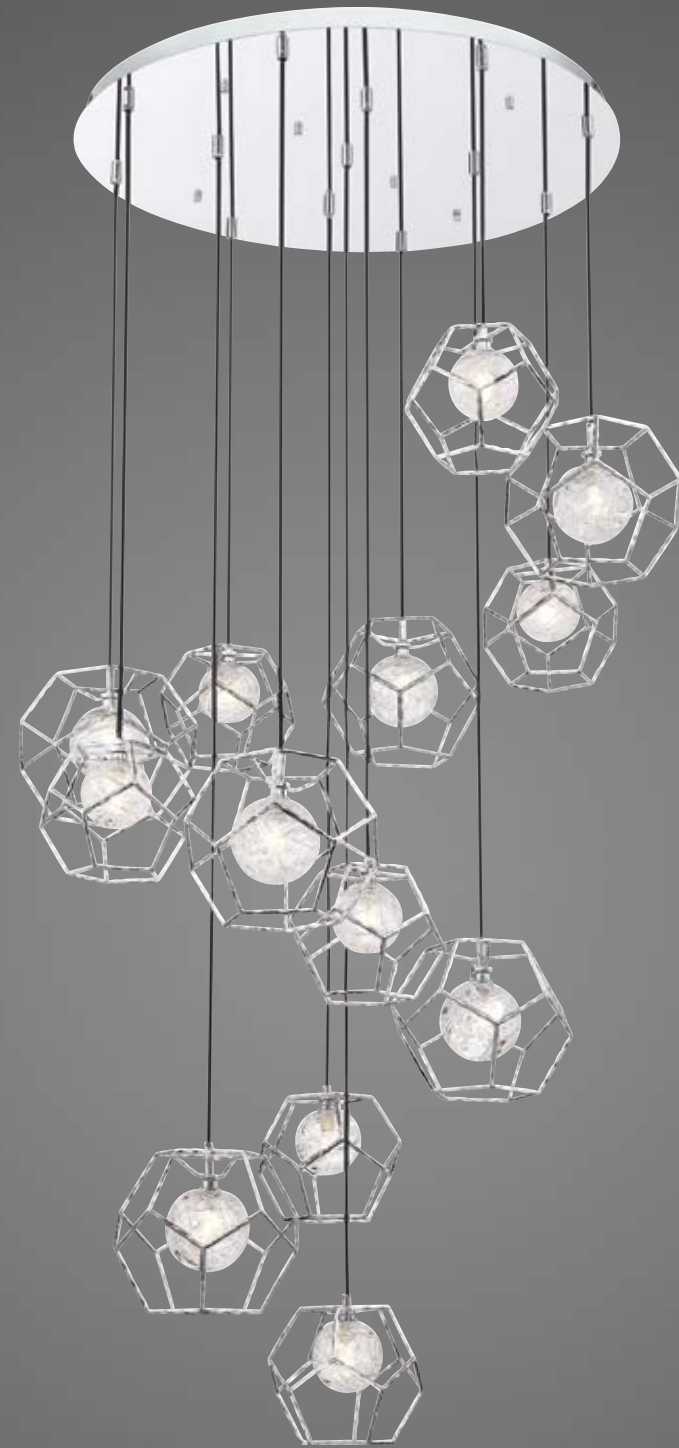

NORWAY

CHROME + ICE CRYSTAL

A ▶