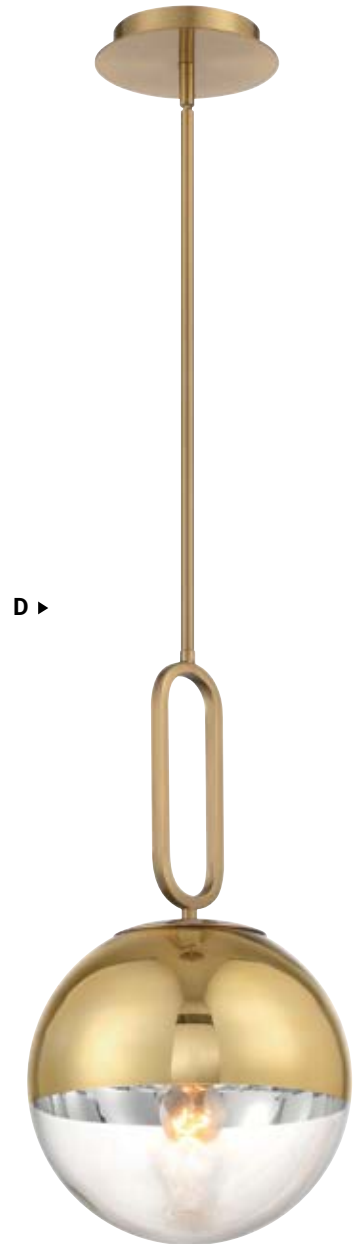

GLEAMING GOLD ACCENT

PROSPECT PENDANT
37231-019

PROSPECT

BLACK | SATIN NICKEL | GOLD
GOLD + CLEAR

A ▶

B ▶

C ▶

D ▶