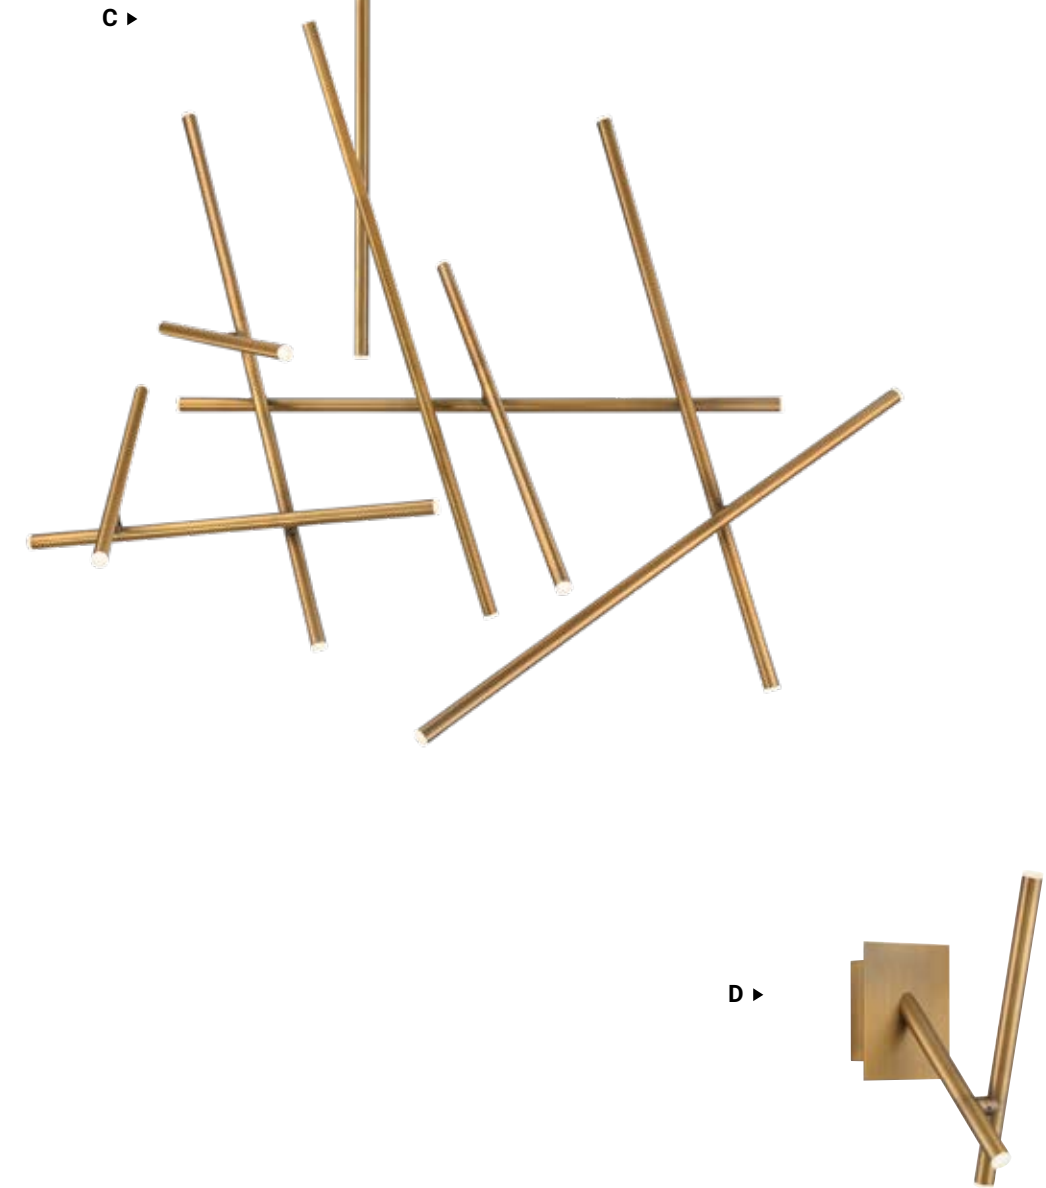

CROSSROADS

BLACK | SATIN NICKEL | ANTIQUE BRASS

A 36250 LED
47" LED Chandelier
L: 47" | W: 22" | H: 76.5
Canopy: 6.25" | Max H: 78"
10 x 1W LED
3000K
800 Delivered Lumens
Dimmable

-011 BLACK
 -028 SATIN NICKEL
 -035 ANTIQUE BRASS

B 36249 LED
57" LED Flushmount
L: 57" | W: 36.25" | H: 33
Canopy: 6.25" | Max H: 34.5"
9 x 1W LED
3000K
720 Delivered Lumens
Dimmable

-015 BLACK
 -022 SATIN NICKEL
 -039 ANTIQUE BRASS

C 36251 LED
60" LED Chandelier
L: 59.25" | W: 27" | H: 81.5
Canopy: 7.75" | Max H: 83"
18 x 1W LED
3000K
1440 Delivered Lumens
Dimmable

-018 BLACK
 -025 SATIN NICKEL
 -032 ANTIQUE BRASS

D 36252 LED
5" LED Wall Sconce
W: 4.75" | H: 12.75" | Ext: 9"
3 x 1W LED
3000K
240 Delivered Lumens
Dimmable

-015 BLACK
 -022 SATIN NICKEL
 -039 ANTIQUE BRASS