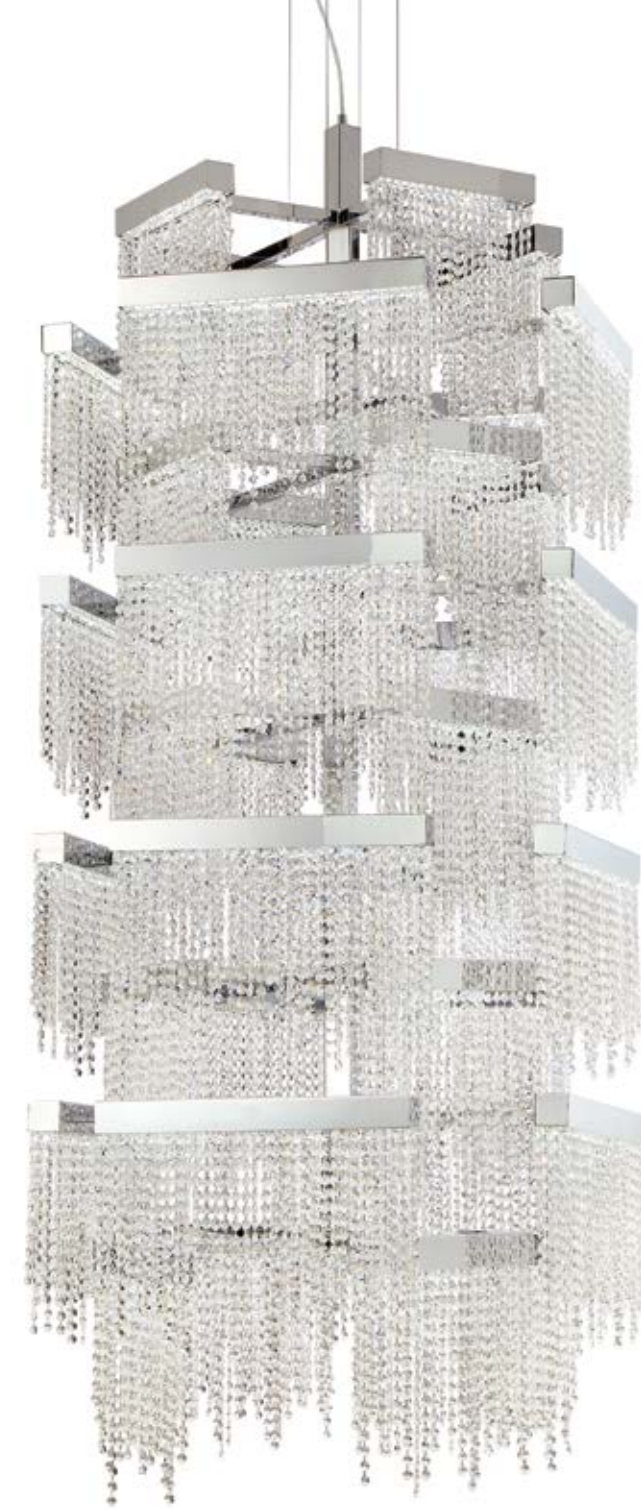

-016 GOLD -023 BLACK

B 39284 LED
 47" Linear LED Chandelier
 L: 47" | W: 2.75" | H: 18.5"
 Canopy: 21" x 6" | Max H: 116
 60W LED
 3000K
 2500 Delivered Lumens
 Dimmable

-013 GOLD -020 BLACK

GLEAMING CRYSTAL
BEADING

POLISHED CHROME
FRAME

ROSSI

Geometric curtains of gleaming crystal beading cascade from an LED lit polished chrome frame.

ROSSI CHANDELIER
30005-013

ROSSI

CHROME + CLEAR CRYSTAL

△ For delivered lumens please refer to eurofase.com

A **30005-013** **LED**
52" Linear LED Chandelier
L: 51.25" | W: 9" | H: 21.25"
Canopy: 16.5" x 5.5" | Max H: 94.25"
100W LED
3000K
△ 8000 Lumens
Dimmable

B **30004-016** **LED**
10" LED Pendant
L: 9.75" | W: 1.75" | H: 11.75"
Canopy: 5.5" x 5.5" | Max H: 84.75"
10W LED
3000K
△ 800 Lumens
Dimmable