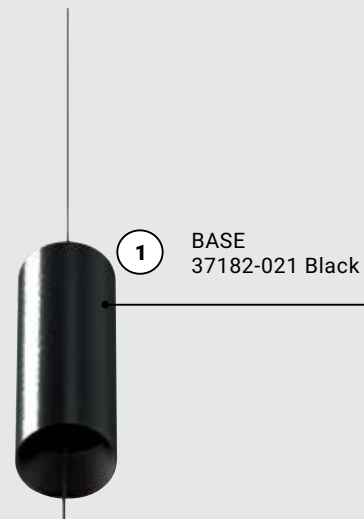

ORDERING GUIDE

1 BASE
37182-021 Black

1 Pick Lighting System Color	1-LIGHT PENDANT 37182	-014 WHITE	-021 BLACK	-038 GOLD
		LIGHTING SYSTEM BASE INCLUDES: 1 x 8" Shade (your choice of color) 1 x 60" Cable 1 x Black Canopy 1 x Detachable LED Module for Custom Configuration