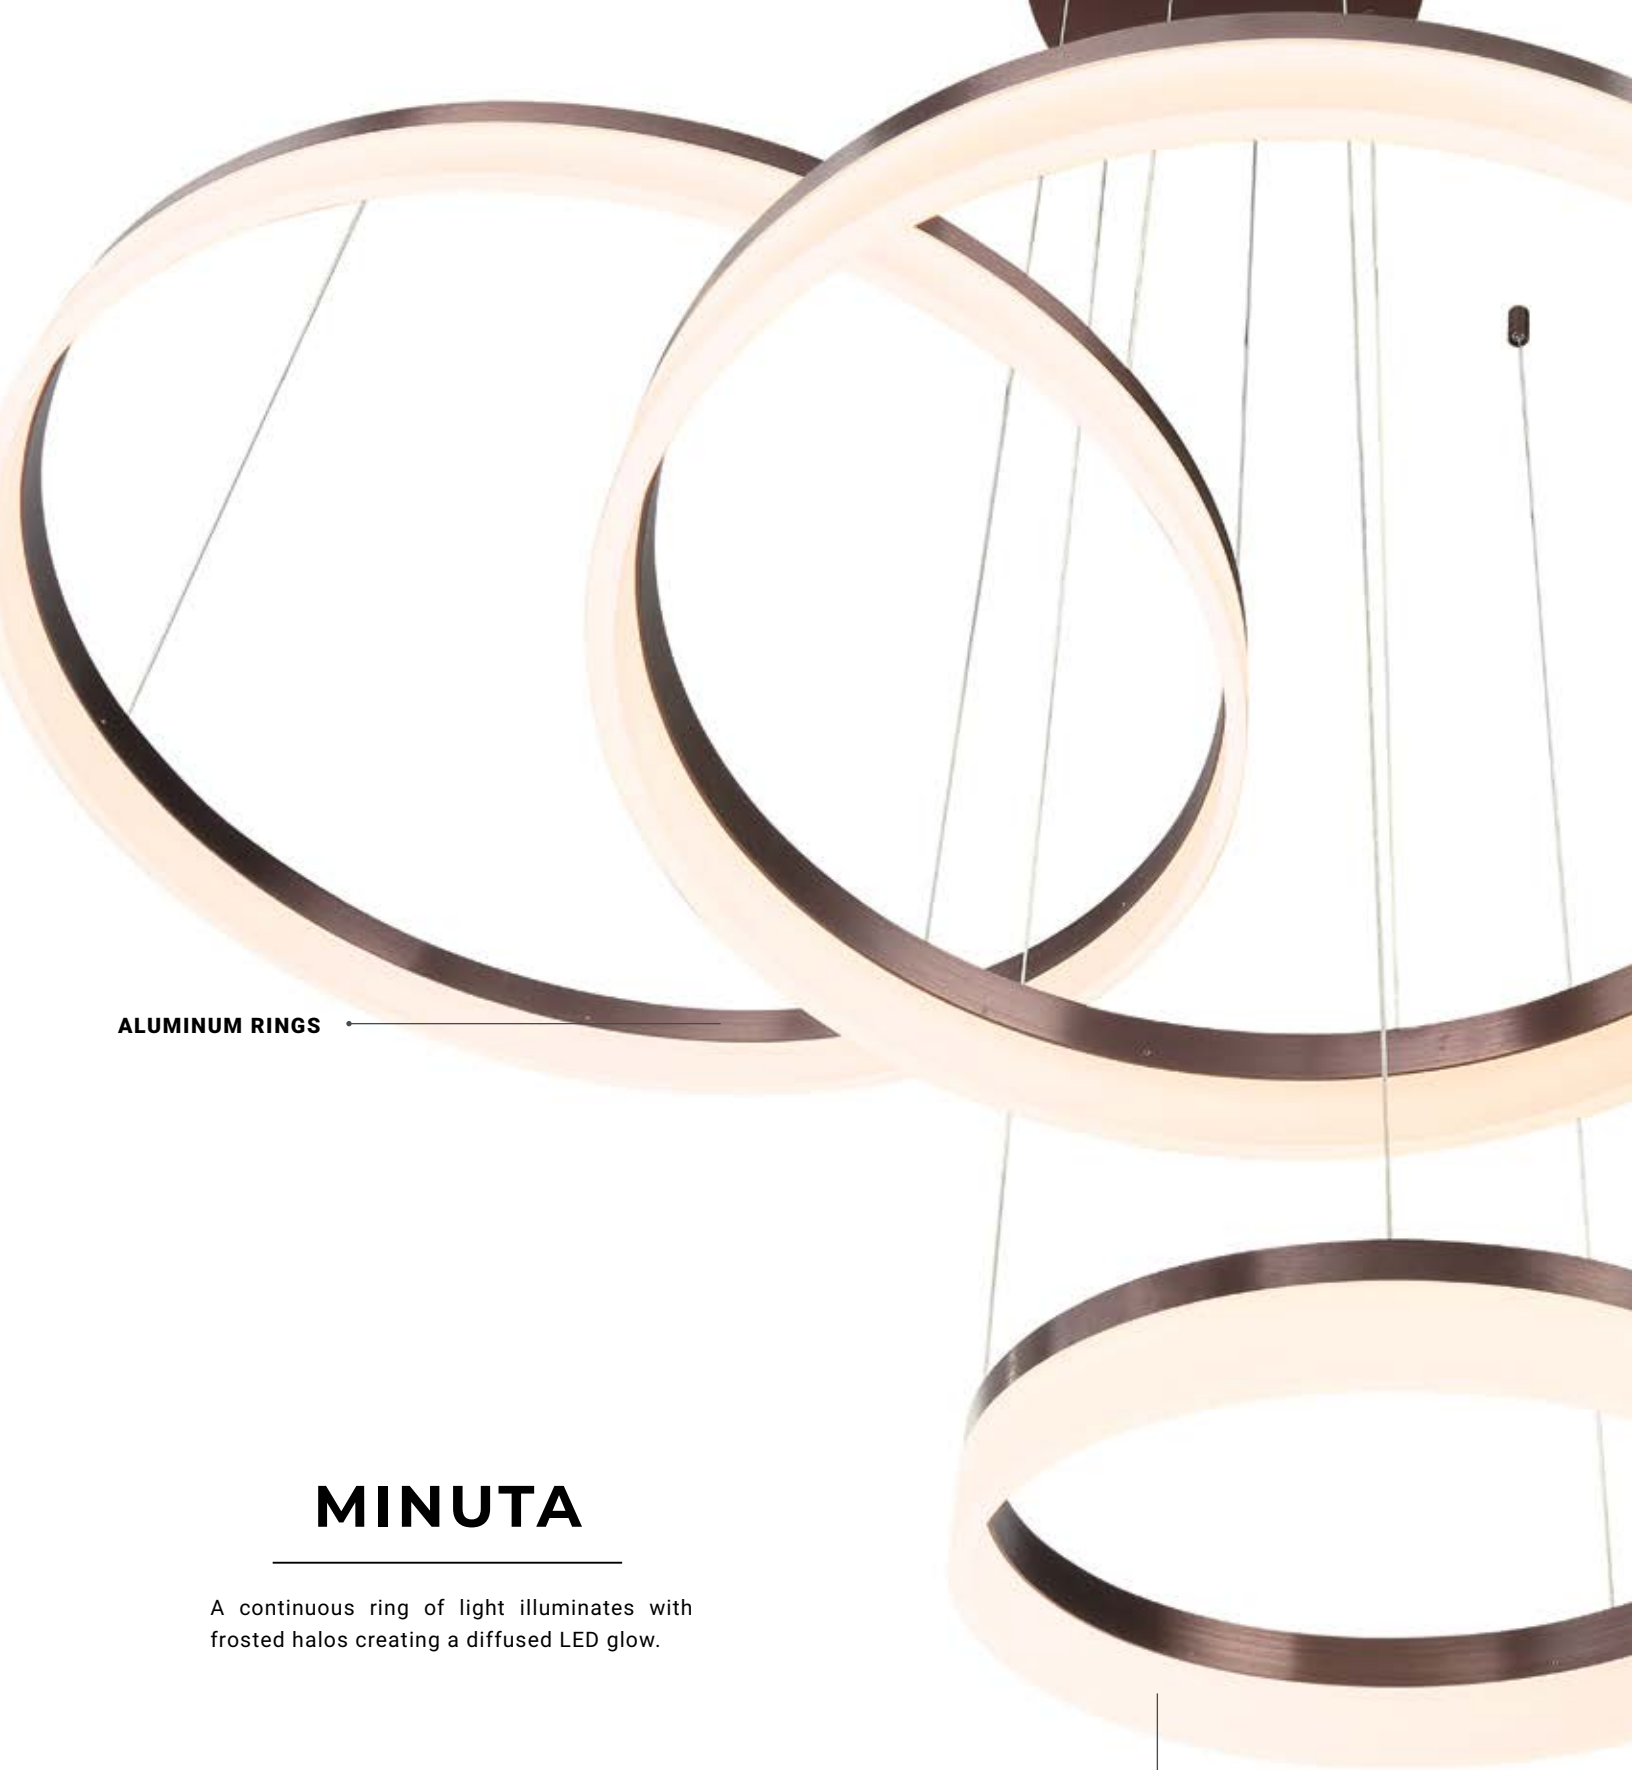

ALUMINUM RINGS

MINUTA

A continuous ring of light illuminates with frosted halos creating a diffused LED glow.

FROSTED HALOS