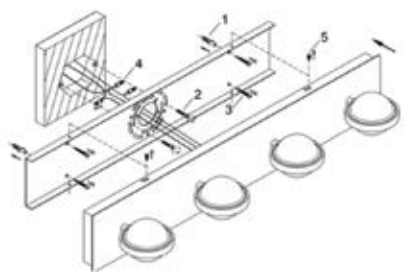

BALEWOOD

CHROME

EASY INSTALL*