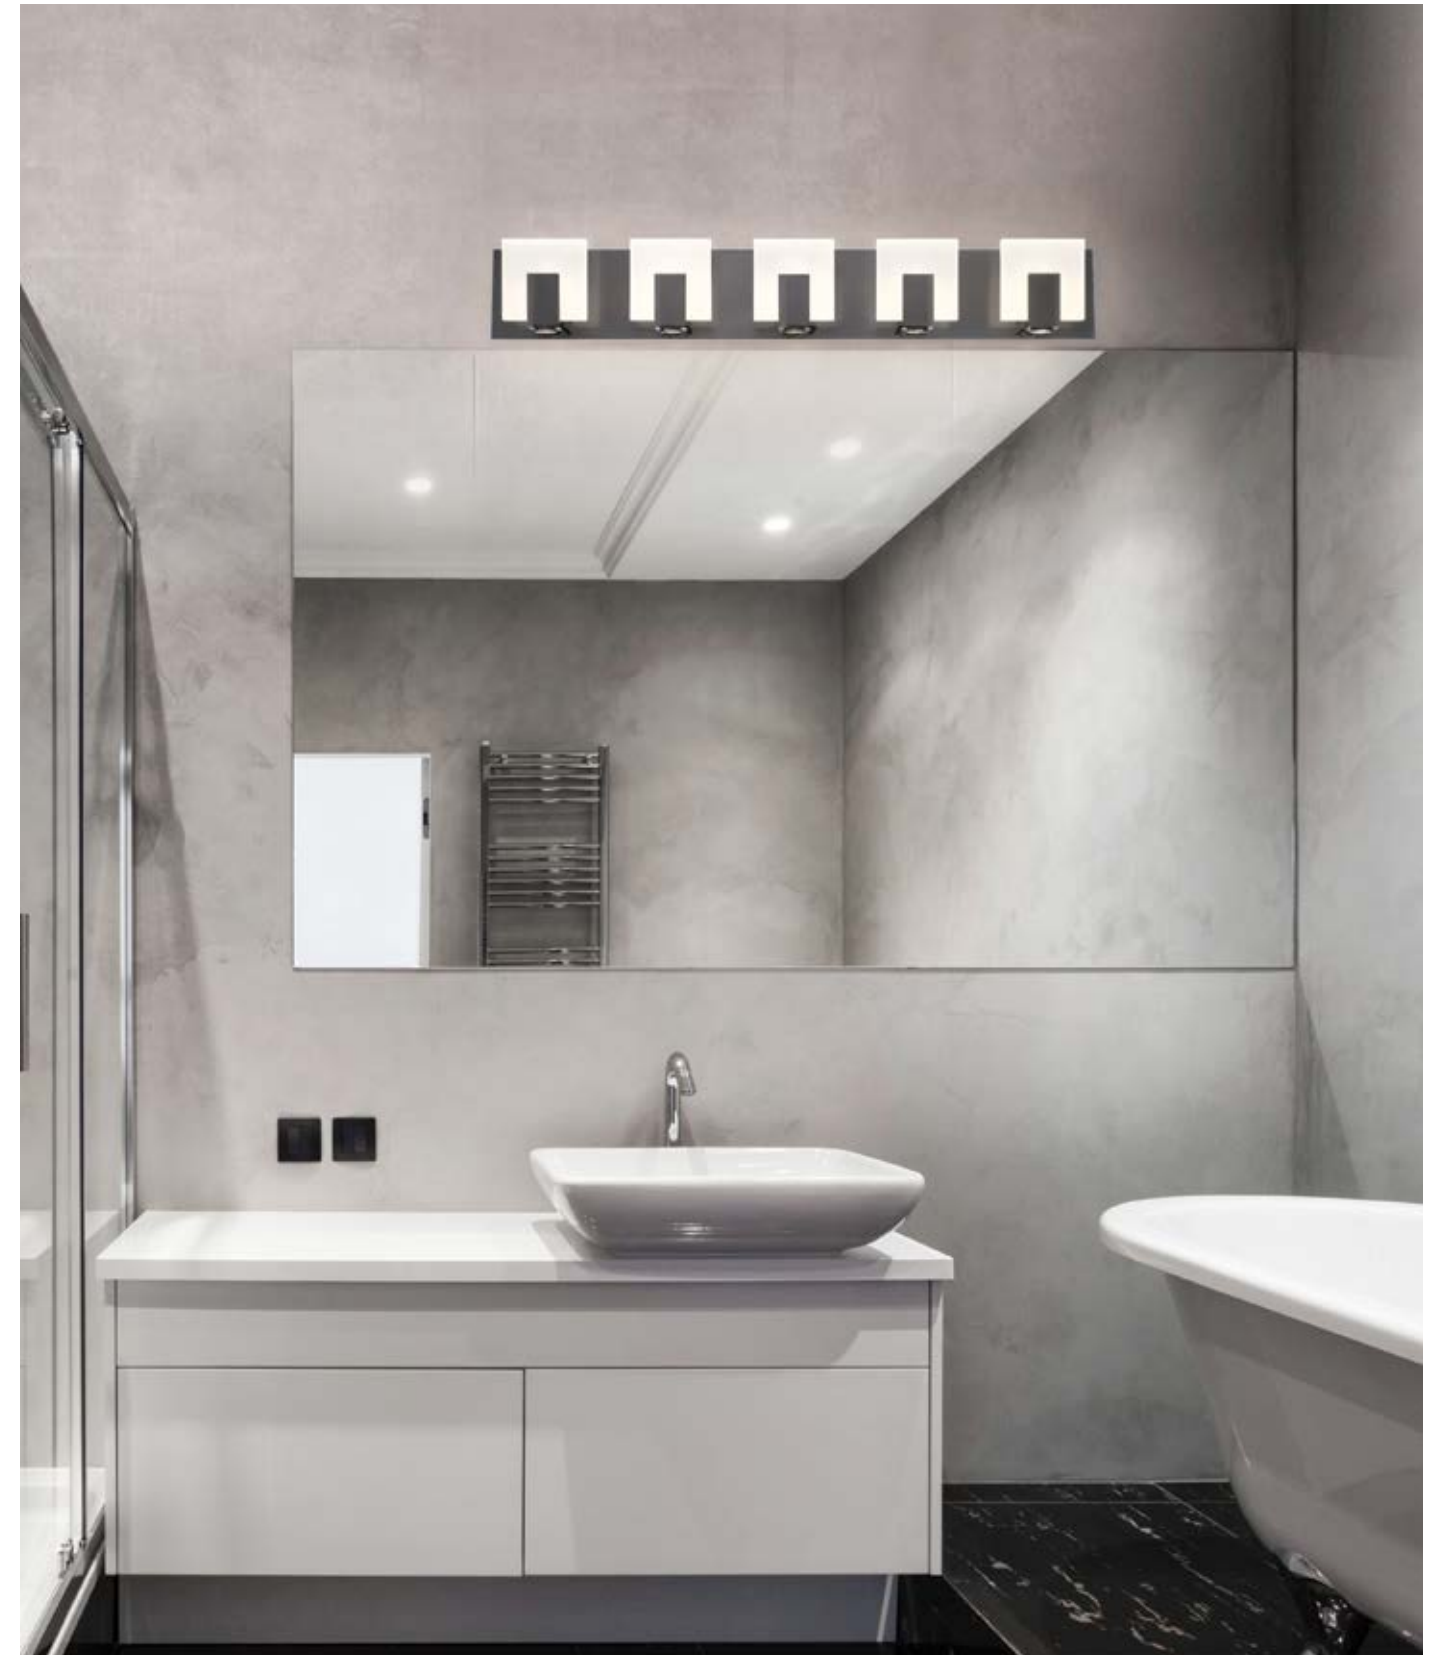

CANMORE

Illuminated acrylic diffusers are vertically seated on a chrome frame. The frosted acrylics provide a softened glow while the down light offers a more concentrated beam.

→ FROSTED ACRYLIC PRISMS

↓ DOWN LIGHT LED

CANMORE BATHBAR
34145-025