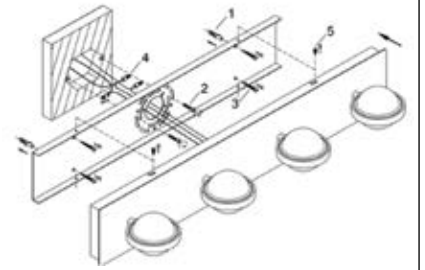

VIOLA

CHROME

EASY INSTALL*

▲
A