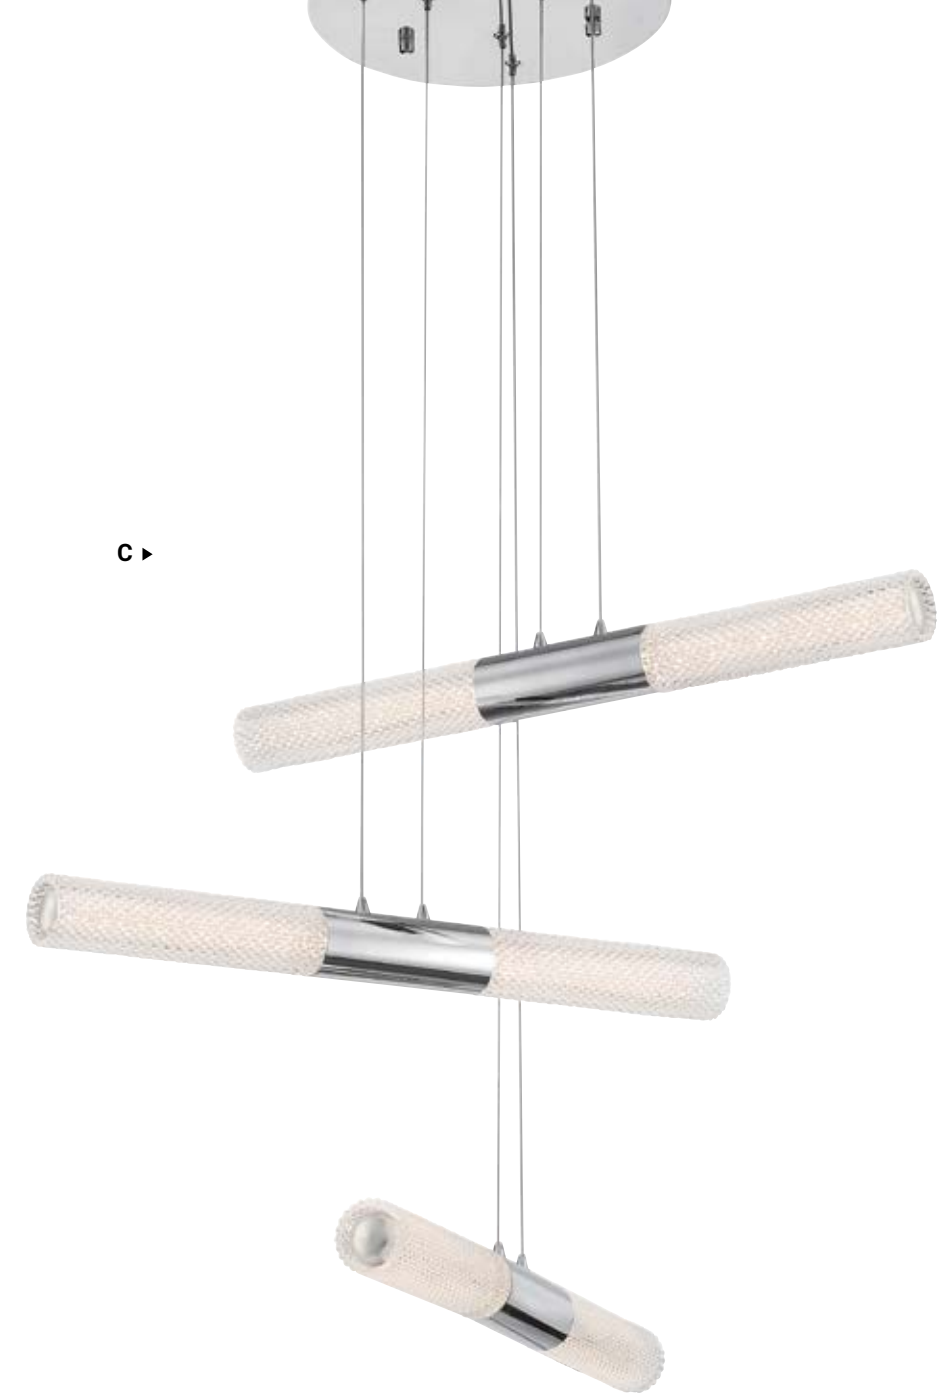

△ 3840 Lumens
Dimmable

C 35645-016* **LED**
39" Oval LED Chandelier

L: 39" | W: 13.75" | H: 19.75"
Canopy: 13.75" x 6" | Max H: 78"
42W LED
3000K

△ 3360 Lumens
Dimmable

CROSSLEY

A roll of crystal glass features tiny peaks that blanket its form. The LED from within accentuates the textured surface creating an opulent addition to your space. To finish off this elegant style, the Crossley collection is complemented by polished chrome.

CROSSLEY LINEAR PENDANT
39310-019

CROSSLEY

CHROME

A ▶

B ▶

C ▶

A **39310-019** **LED**
27" LED Linear Pendant
L: 26.5" | W: 2.5" | H: 3"
Canopy: 5.5" | Max H: 76.5"
13.5W LED
3000K
1210 Delivered Lumens
Dimmable

B **39312-013** **LED**
53" LED Linear Pendant
L: 52.5" | W: 2.5" | H: 3"
Canopy: 32" x 6" | Max H: 76.25"
27W LED
3000K
2420 Delivered Lumens
Dimmable

C **39313-010** **LED**
33" LED Chandelier
Dia: 32.5" | H: 9"
Canopy: 13" | Max H: 82.75"
40.5W LED
3000K
3630 Delivered Lumens
Dimmable