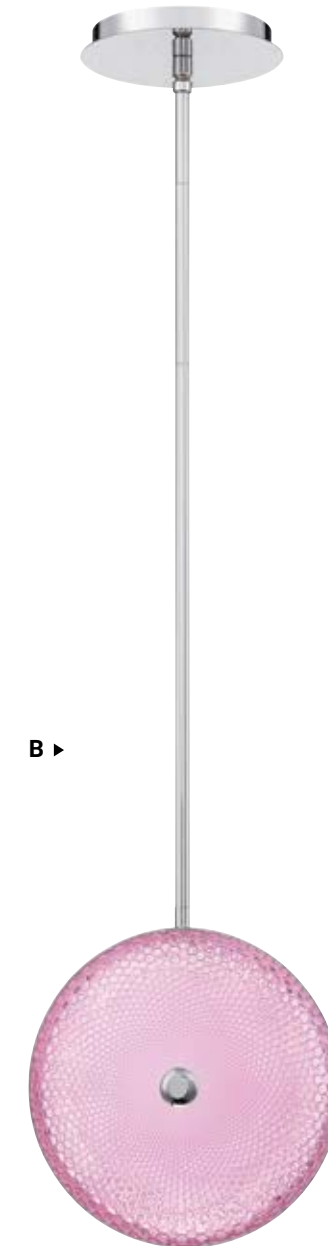

BRIGHT CANDY COLORS

HONEYCOMB GLASS

CALEDONIA

Bright, candy colored honeycomb glass in a radial design creates a playful environment. Like a lollipop, this pendant is a sweet treat to modern décor, adding vivacious sparkle with pops of color.

CALEDONIA

CLEAR | PINK | BLUE | YELLOW | ORANGE

A ▶

B ▶

*Comes with 3" + 6" + 12" + 18" + 18" extension rods

A 35914* **LED**
13" Pendant
L: 12.5" | W: 8.5" | H: 12.5"
Canopy: 6.75" | Max H: 71.25"
13W LED
4000K
1040 Delivered Lumens
Dimmable

- -013 CLEAR
- -037 BLUE
- -051 ORANGE
- -020 PINK
- -044 YELLOW

B 35913* **LED**
10" Pendant
L: 10" | W: 6.5" | H: 10.5"
Canopy: 6.75" | Max H: 68.75"
10W LED
4000K
800 Delivered Lumens
Dimmable

- -016 CLEAR
- -030 BLUE
- -054 ORANGE
- -023 PINK
- -047 YELLOW