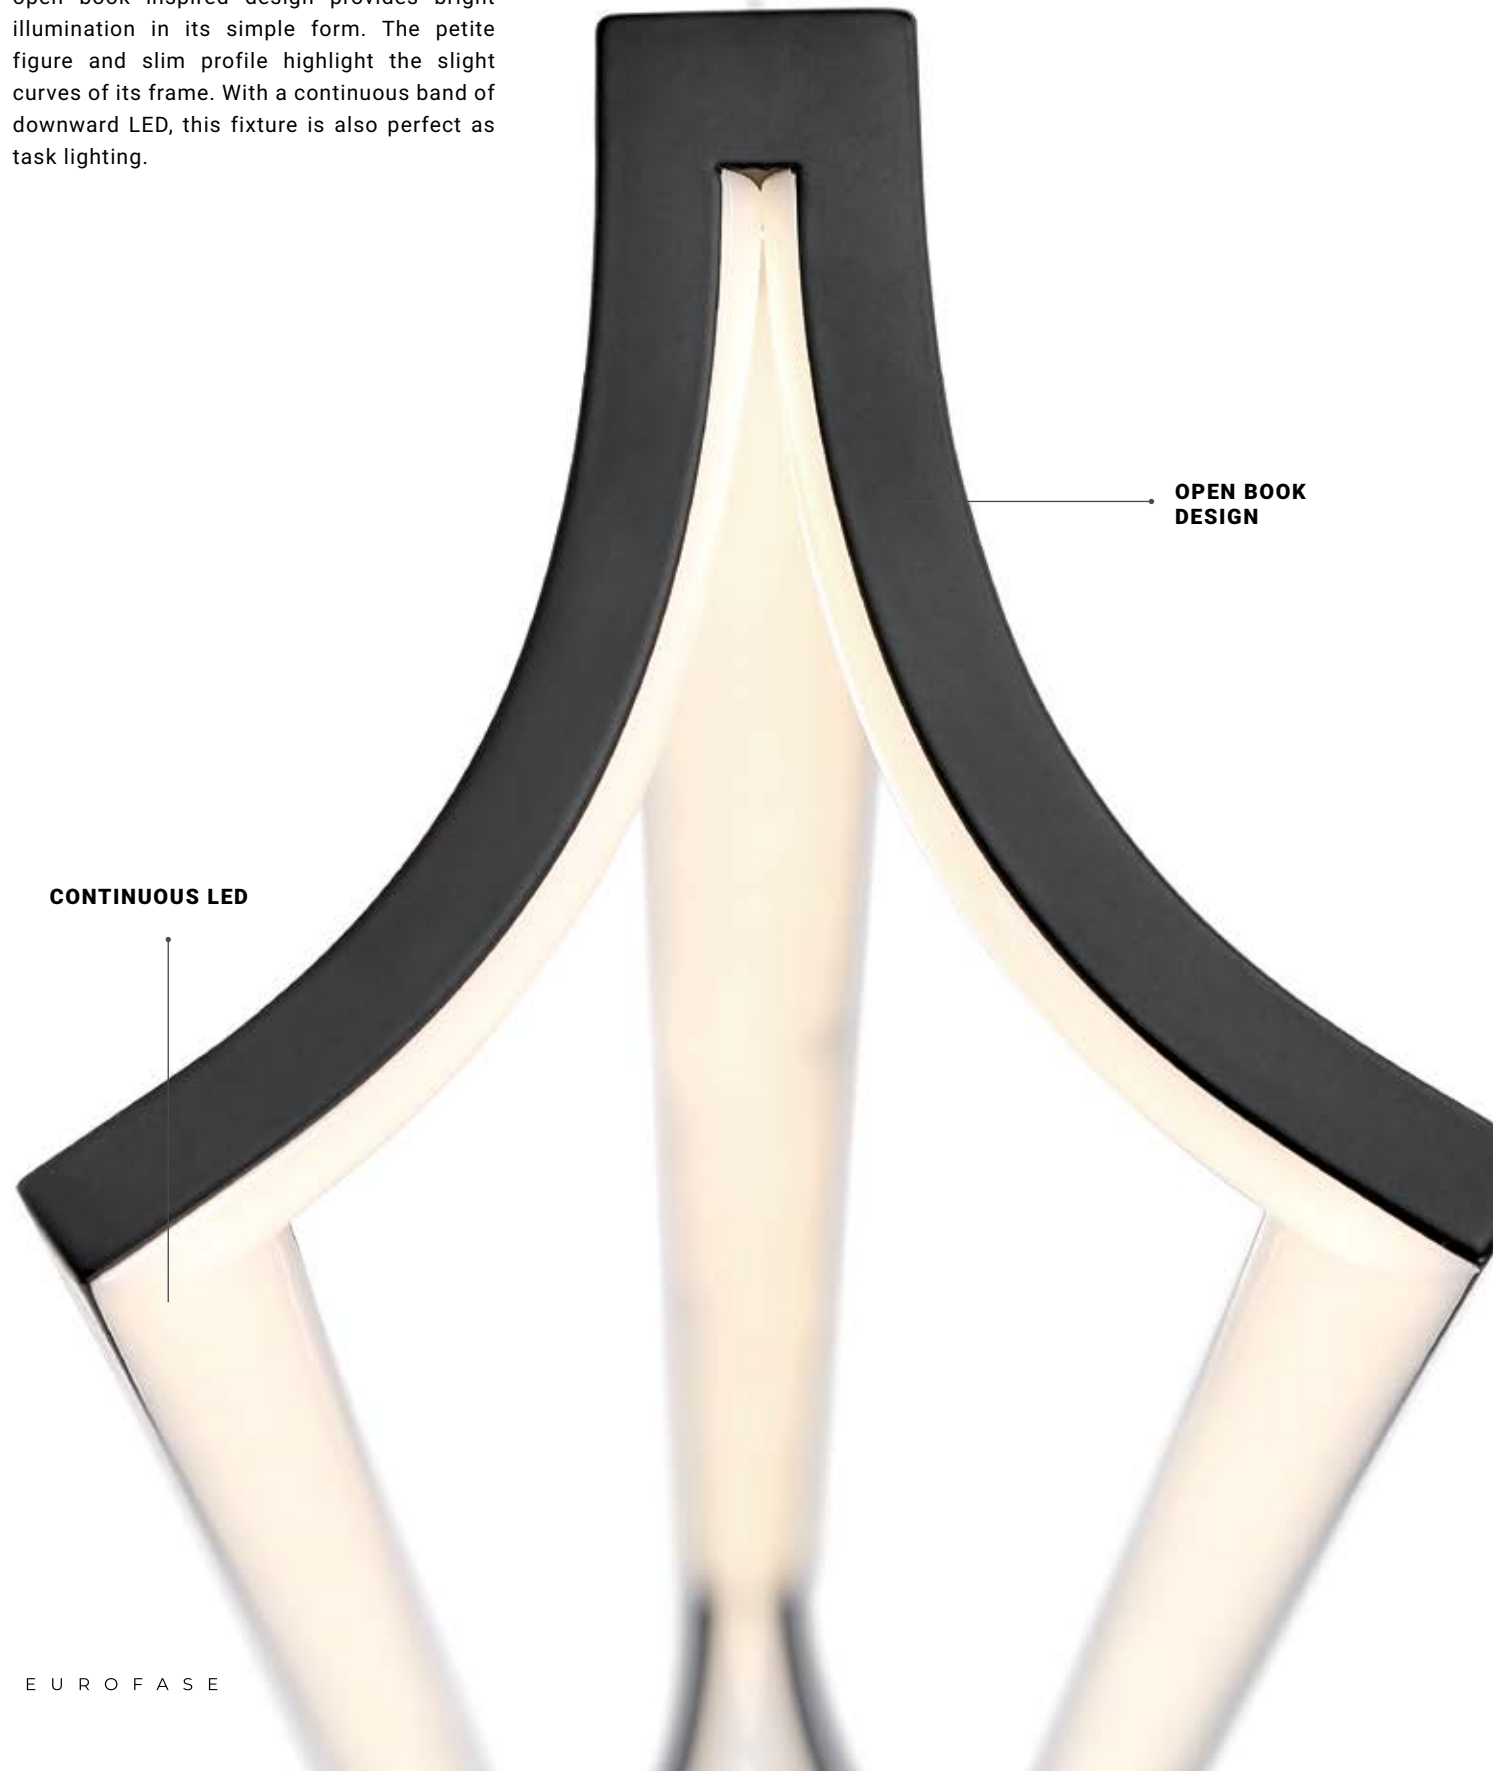

LOGAN

Free from mystery and complication, this open book inspired design provides bright illumination in its simple form. The petite figure and slim profile highlight the slight curves of its frame. With a continuous band of downward LED, this fixture is also perfect as task lighting.

CONTINUOUS LED

OPEN BOOK DESIGN