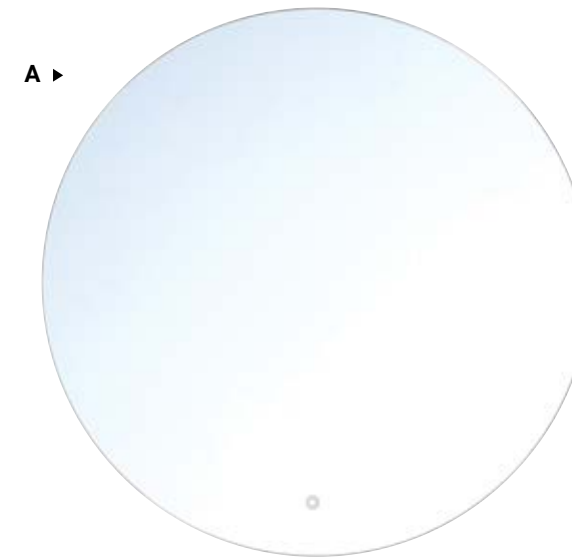

LED MIRROR

BACK-LIT WITH ROUNDED EDGES

A ▶