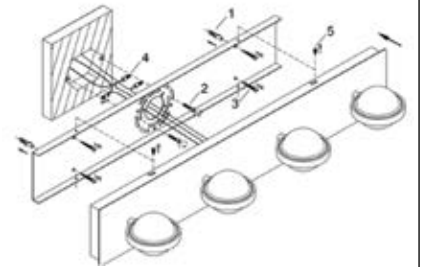

A ▶

POLISHED CHROME

PRESSED CRINKLE DESIGN

- A** **35696-018*** LED
 6" LED Wall Sconce
 W: 6" | H: 4.75" | Ext: 3.25"
 9W LED
 3000K
 720 Delivered Lumens
 Dimmable

NELSON

CHROME

EASY INSTALL*

▲
B