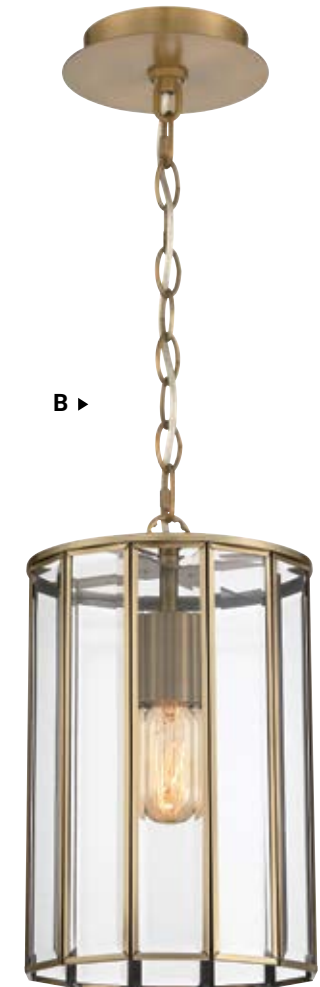

A 37085-018
13" Pendant
Dia: 12.25" | H: 18.75"
Canopy: 5.75" | Max H: 91.75"
3 x 60W
EDISON BULB E26
(included)

B 37084-011
8" Pendant
Dia: 7.75" | H: 13"
Canopy: 5.75" | Max H: 86"
1 x 60W
EDISON BULB E26
(included)