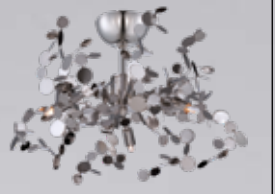

DIVO
POLISHED NICKEL

A ▶

A 25622-010*
61" Linear Pendant
L: 61" | W: 19.75" | H: 11"
Canopy: 45.25" x 6" | Max H: 67.5"
12 x 60W G9
(included)

*Comes with 6" + 12" + 18" + 18" extension rods

B 25623-017*
26" Pendant**
Dia: 26" | H: 13.5"
Canopy: 5" | Max H: 70.25"
5 x 60W G9
(included)

C 25616-019*
20" Pendant**
Dia: 19.75" | H: 11"
Canopy: 5" | Max H: 67.5"
3 x 60W G9
(included)

B ▶

C ▶

CONVERTIBLE**
Semi-Flushmount