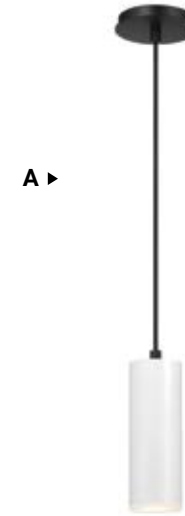

NEPTUNE

WHITE | BLACK | GOLD

A ▶

1 BASE SYSTEM

A 37182
3" LED Pendant Base
Dia: 3" | H: 8"
Canopy: 5.25" | Max H: 104.5"
7W LED
3000K
480 Delivered Lumens
Dimmable

-014 WHITE
-021 BLACK
-038 GOLD

2 ADDITIONAL HEIGHT

B 37185
8" Extension Tube
Dia: 3" | H: 8"

-015 WHITE
-039 BLACK
-022 GOLD

C 37186
12" Extension Tube
Dia: 3" | H: 12"

-012 WHITE
-036 BLACK
-029 GOLD

D 37187
16" Extension Tube
Dia: 3" | H: 16"

-019 WHITE
-033 BLACK
-026 GOLD

3 CONNECTION

E 37188
Joiner
Dia: 2.75" | H: 3.75"

-016 GOLD
-023 BLACK