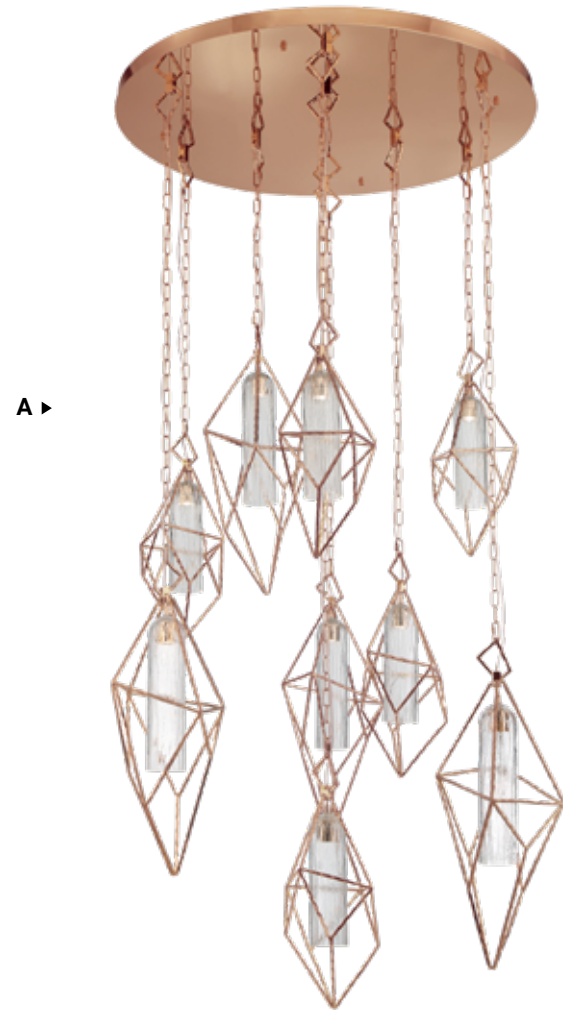

VERDINO

ROSE GOLD

A ▶