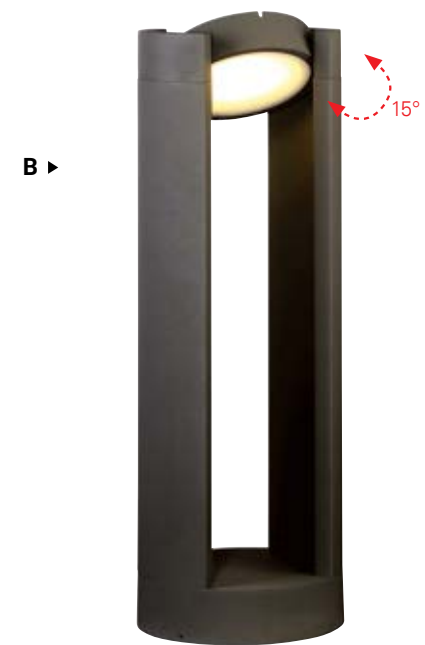

BOLLARD

GRAPHITE GRAY

A 31923-026 **LED**
32" LED Bollard
DIA: 6.81" | H: 31.5"
15W LED
3000K
720 Delivered Lumens
80+ CRI
LED Driver Included
Dimmable
Wet Rated IP65

B 31922-029 **LED**
20" LED Bollard
DIA: 6.81" | H: 19.69"
15W LED
3000K
720 Delivered Lumens
80+ CRI
LED Driver Included
Dimmable
Wet Rated IP65