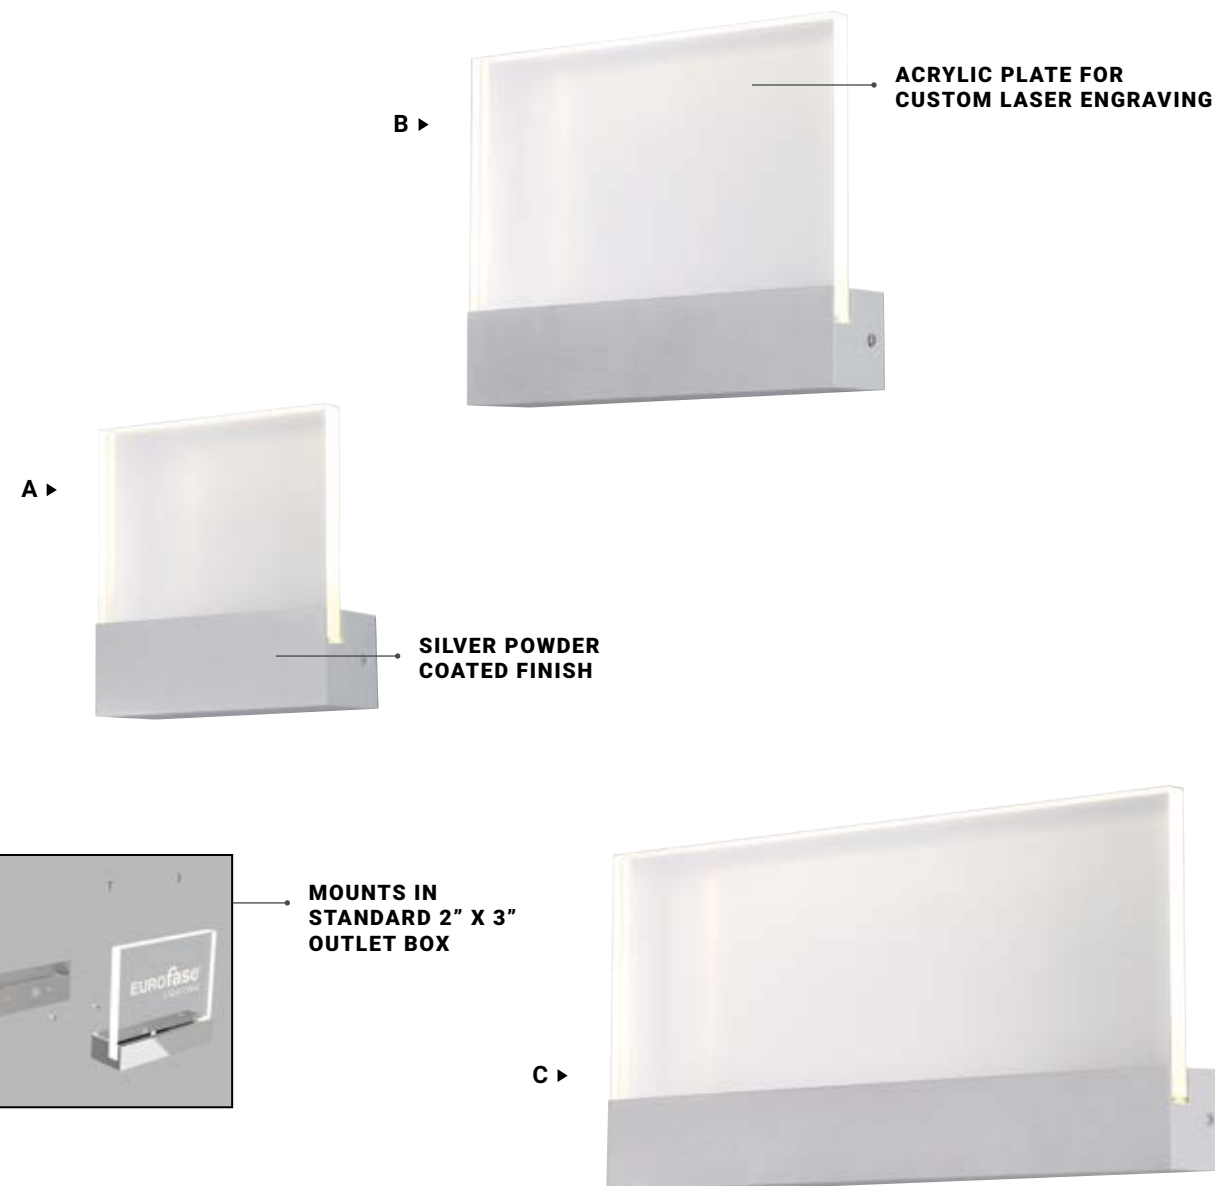

Etch your way to an LED display TODAY!

CUSTOM OUTDOOR LED SIGN

A clear acrylic sign is mounted on an integrated LED base to provide clear illumination. Customize your sign by adding approved text and graphics that can indicate your address or brand. This perfect wayfinding signage will promptly let your visitors know that they have arrived at their desired destination.

HALPERN EDGE-LIT SCONCE
31437-011

HALPERN

MARINE GRAY

A 31435-017 **LED**
7" LED Edge-Lit Sconce
W: 6.5" | H: 6.75" | EXT: 2"
3 x 1W LED
4000K
100 Delivered Lumens
80+ CRI
Wet Rated

B 31436-014 **LED**
10" LED Edge-Lit Sconce
W: 10" | H: 8" | EXT: 2"
4 x 1W LED
4000K
120 Delivered Lumens
80+ CRI
Wet Rated

C 31437-011 **LED**
16" LED Edge-Lit Sconce
W: 16" | H: 8" | EXT: 2"
6 x 1W LED
4000K
180 Delivered Lumens
80+ CRI
Wet Rated