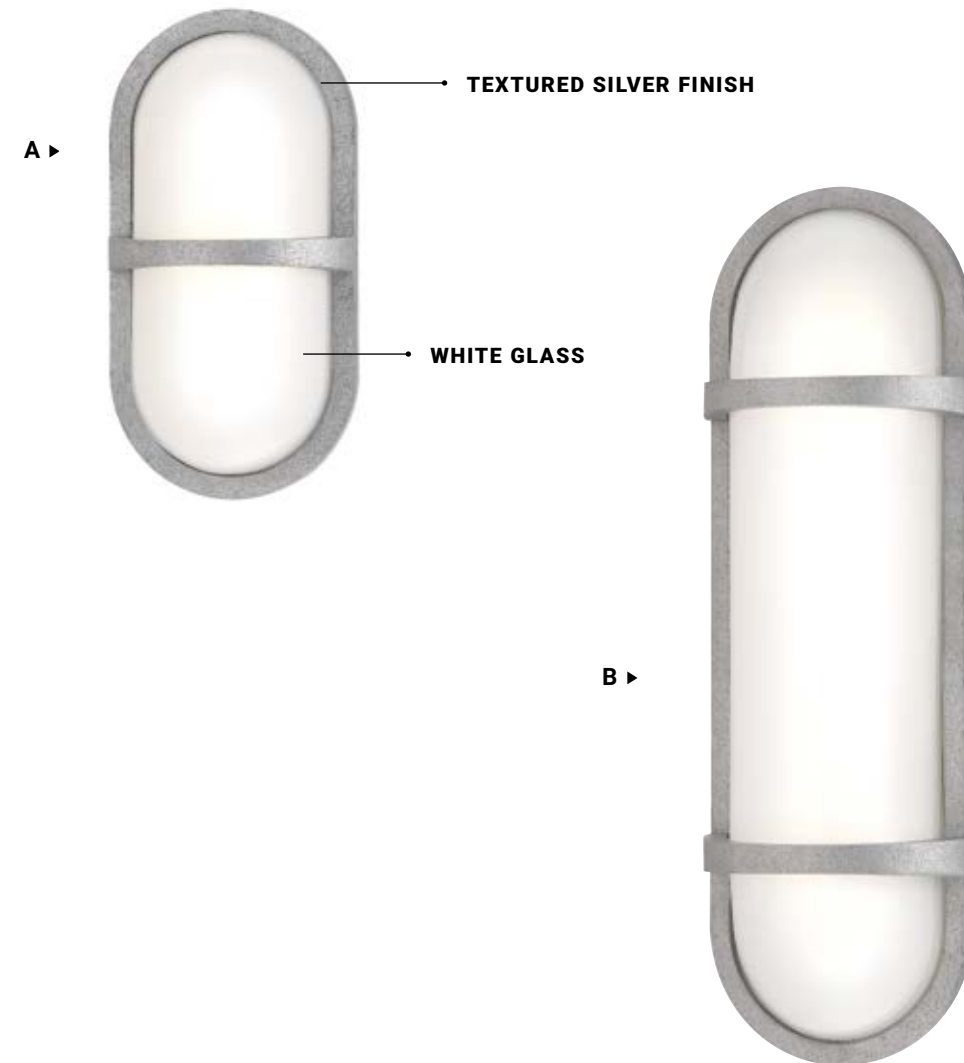

OSLER

TEXTURED SILVER

A **35988-014** **LED**
12" LED Wall Sconce
W: 6" | H: 11.75" | EXT: 3.25"
9W LED
3000K
350 Delivered Lumens
Dimmable
Wet Rated

B **35989-011** **LED**
19" LED Wall Sconce
W: 6" | H: 19" | EXT: 3.25"
18W LED
3000K
600 Delivered Lumens
Dimmable
Wet Rated