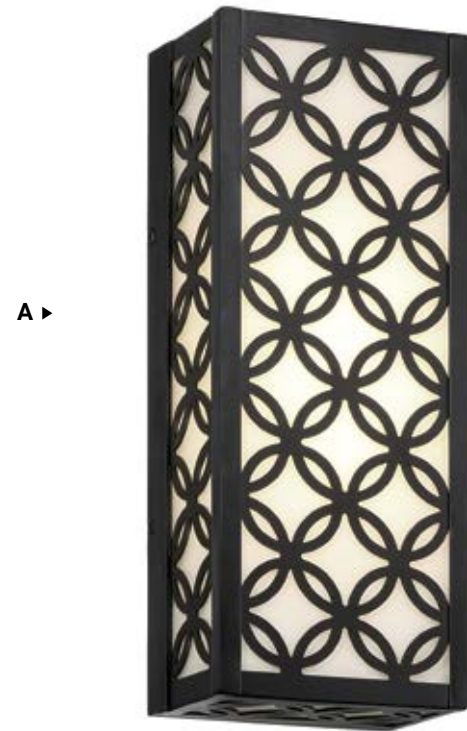

PATENT
PENDING

CLOVER

BLACK | AGED SILVER

A ▶