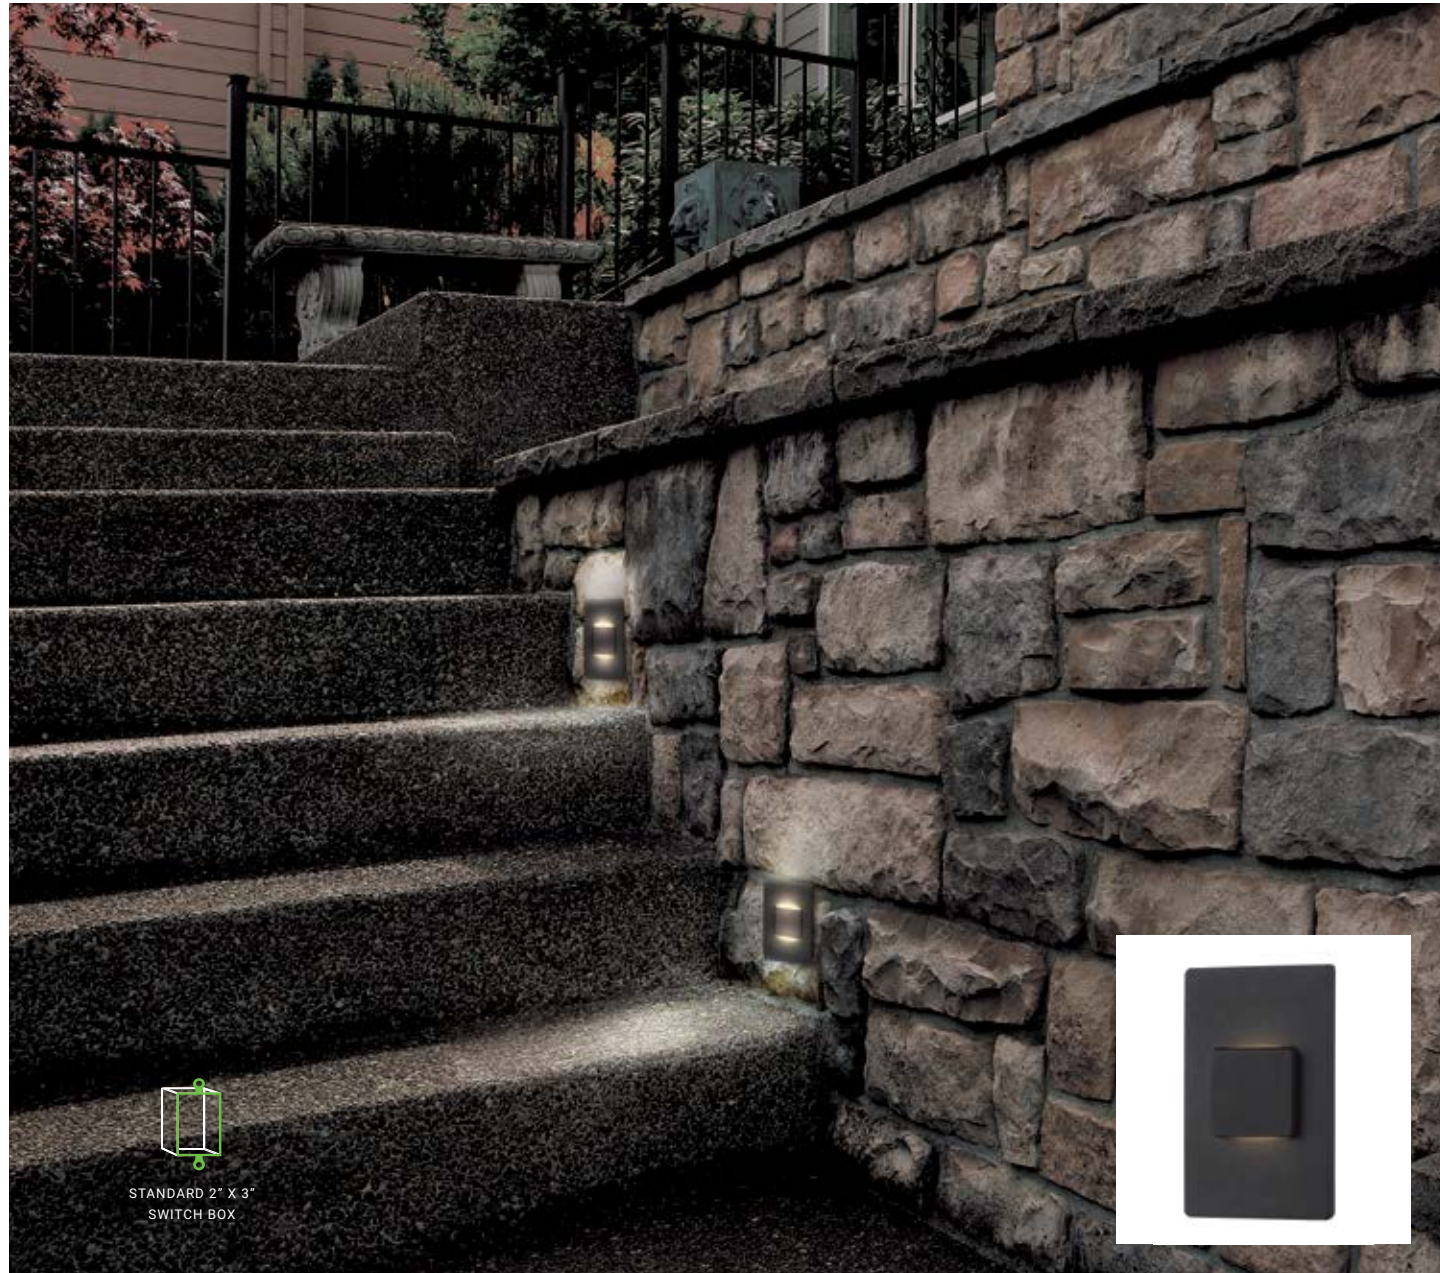

IN-WALL

BLACK

STANDARD 2" X 3"
SWITCH BOX

30287-020 LED
Outdoor LED In-Wall Light
L: 3" | W: 1.5" | H: 5" | EXT: 1.7 5"
1 x 3W LED
3000K
120 Delivered Lumens
80+ CRI
LED Driver Included
Dimmable
Wet Rated IP54

INDEX

ITEM #	PAGE #	ITEM #	PAGE #	ITEM #	PAGE #
14751-011	106	31919-029	99	35934-011	78
19206-011	92	31921-022	99	35935-018	78
19552-019	101	31922-029	96	35946-014	66
25602-012	64	31923-026	96	35947-011	66
25604-016	64	32150-018	105	35950-011	76
28053-019	62	32151-015	105	35951-018	76
28054-016	62	32188-011	102	35988-014	80
28055-013	62	32189-018	103	35989-011	80
28282-020	85	32190-014	103	36046-010	108
28285-021	91	32193-015	104	36046-025	108
28287-025	86	32194-012	104	36046-037	108
28290-025	89	33688-015	72	36051-039	108
28291-022	89	33689-012	72	37073-015	36
28292-029	90	33690-018	72	37074-012	36
28295-020	90	33692-012	74	37075-019	36
28296-027	88	33693-019	74	41904-015	68
28297-024	88	34125-014	38	41905-012	68
28301-011	91	34138-014	60	41956-014	24
30287-020	109	34139-011	60	41957-011	21
31435-017	82	35857-013	83	41958-018	21
31436-014	82	35887-010	58	41959-015	24
31437-011	82	35887-027	58	41960-011	24
31576-024	107	35888-017	58	41962-015	32
31578-028	86	35888-024	58	41963-012	34
31582-025	85	35889-014	70	41964-019	34
31909-027	94	35890-010	70	41965-016	34
31911-023	94	35891-017	56	41966-013	32
31916-028	100	35892-014	56	41967-010	26
31918-022	98	35933-014	78	41968-017	26