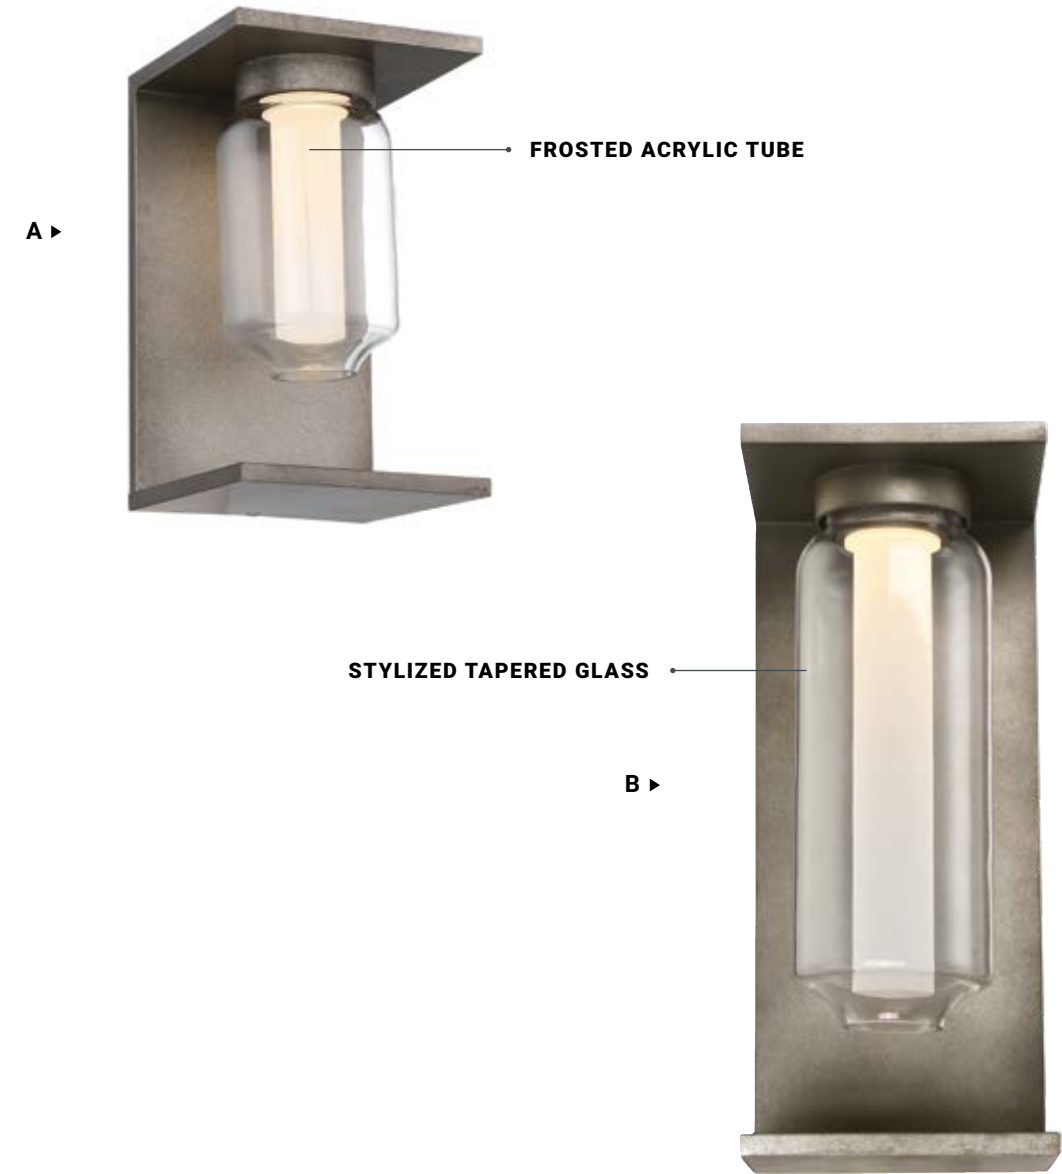

GRAYDON

ANTIQUE GRAY

A **35950-011** **LED**
10" LED Wall Sconce
W: 6" | H: 9.5" | EXT: 6"
5W LED
3000K
250 Delivered Lumens
Dimmable
Wet Rated

B **35951-018** **LED**
14" LED Wall Sconce
W: 6" | H: 14" | EXT: 6"
5W LED
3000K
250 Delivered Lumens
Dimmable
Wet Rated