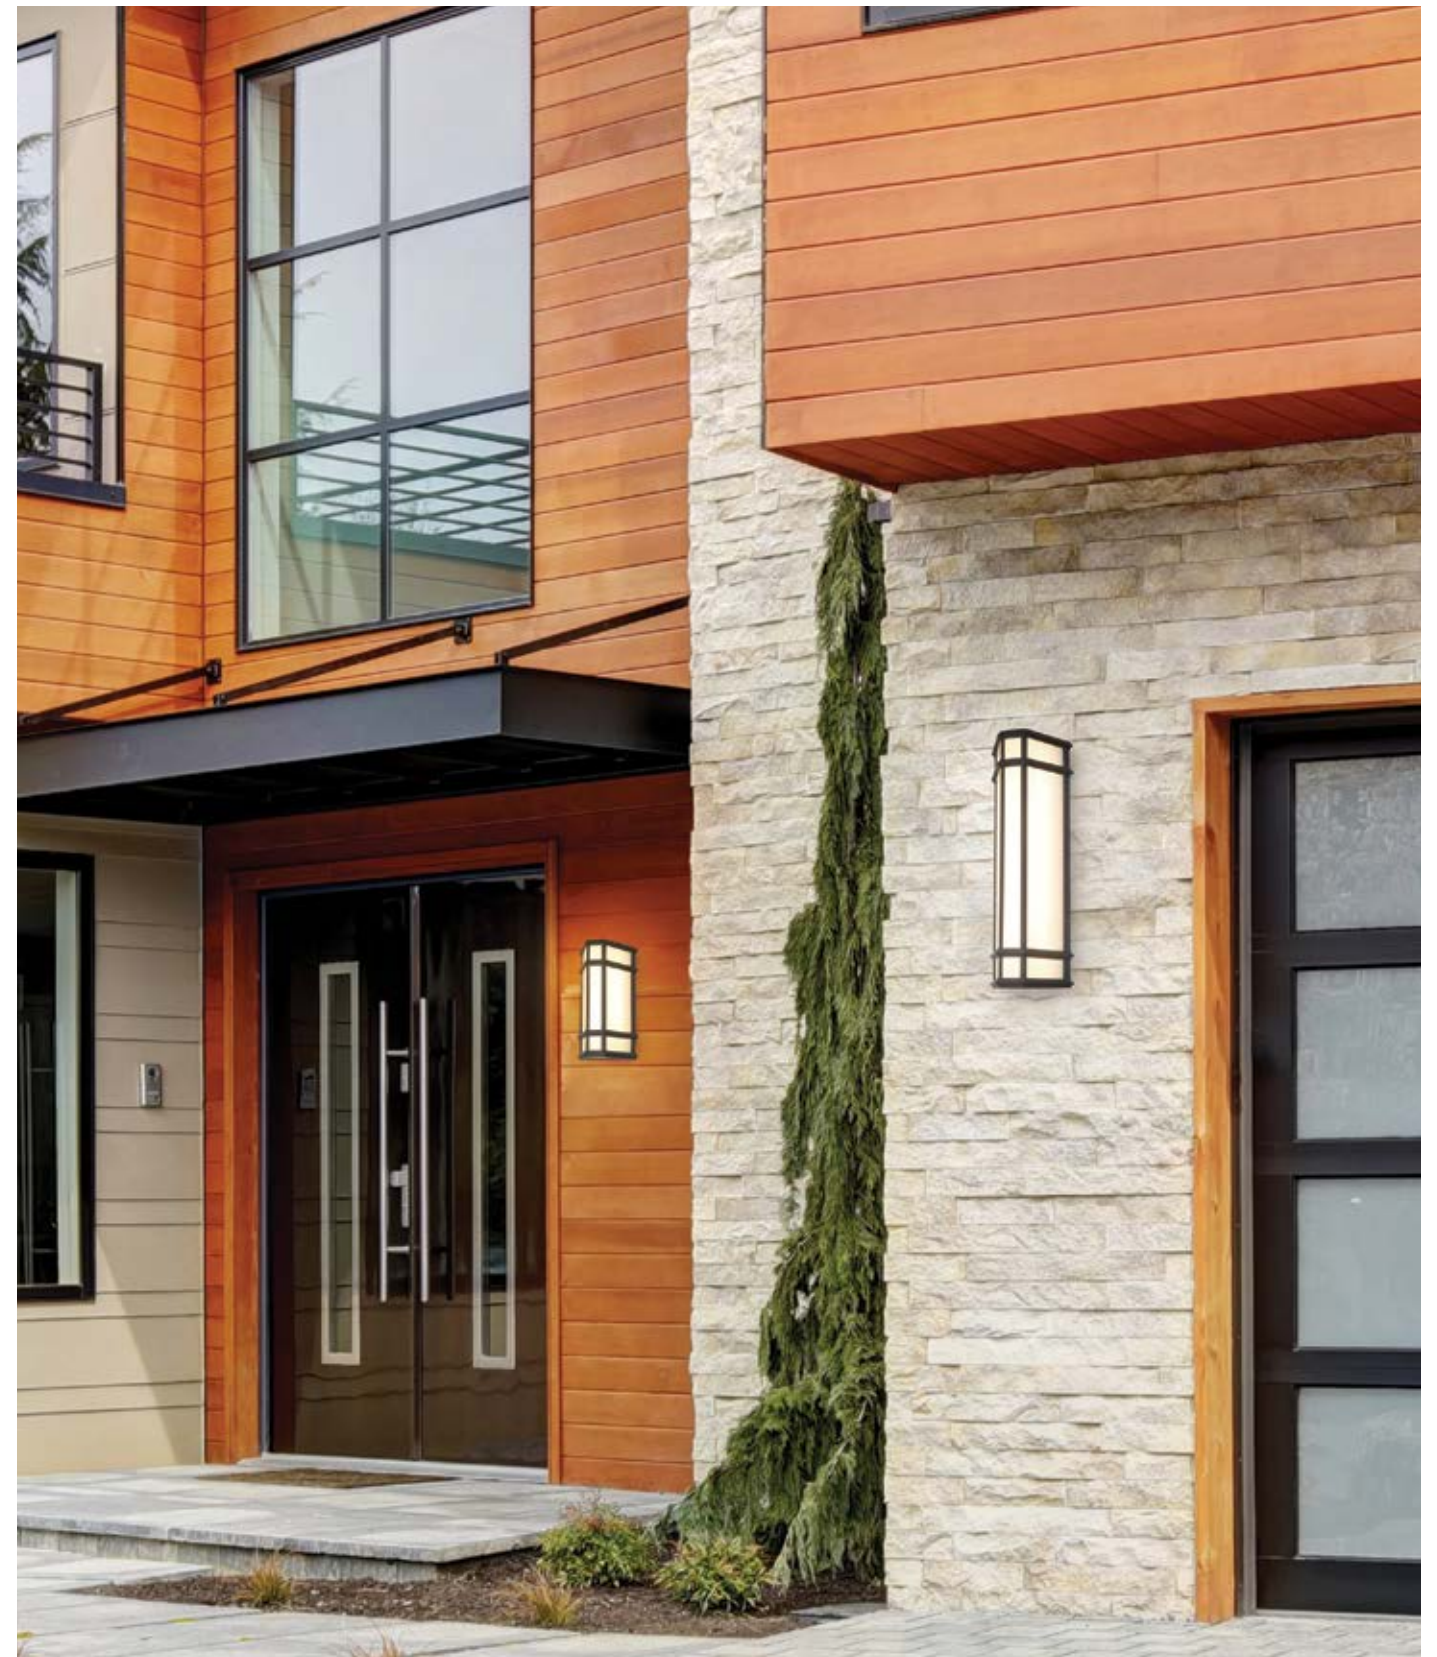

MONTÉ WALL SCONCE
42688-013

MONTÉ WALL SCONCE
42687-016