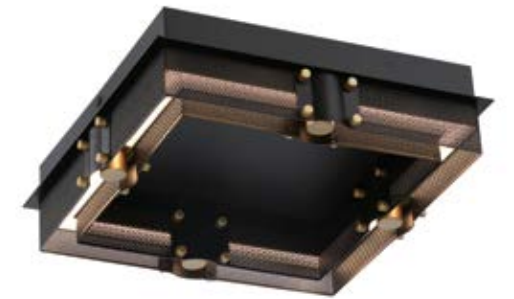

METAL RIVET ACCENTS

FILIGREED METAL

ADMIRAL LED WALL SCONCE
42711-018

ADMIRAL LED WALL SCENCE
42716-013

PATENT
PENDING

ADMIRAL

MATTE BLACK + GOLD

▲
D