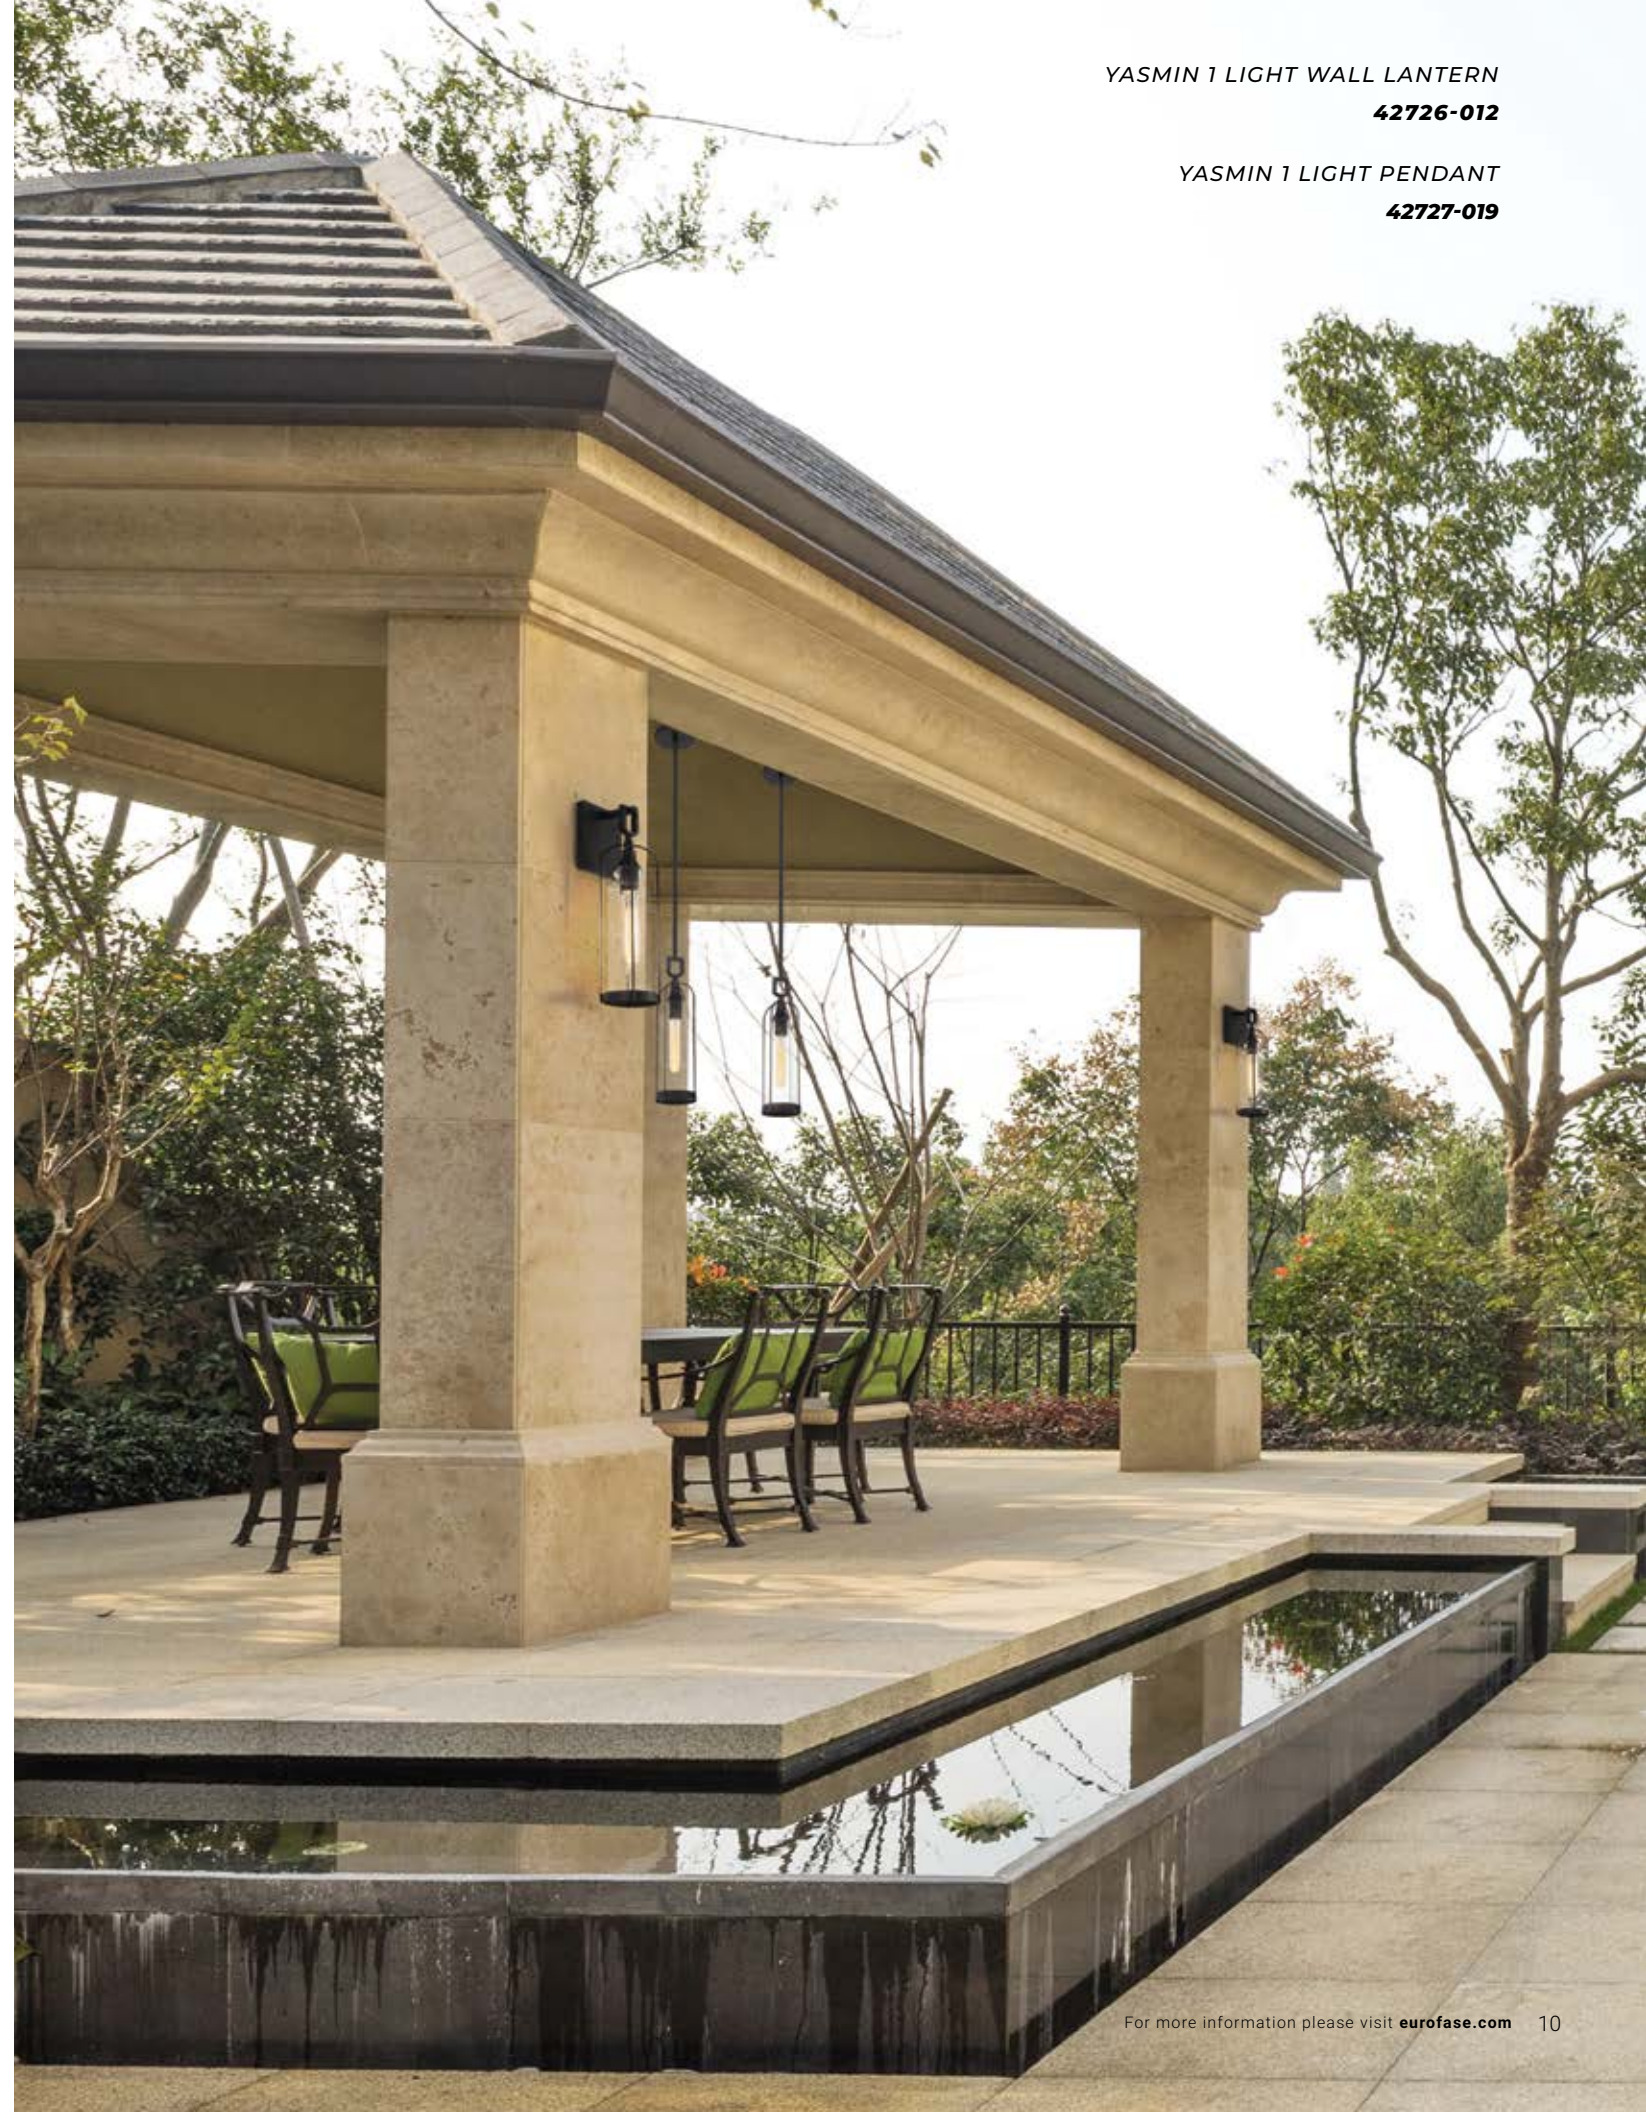

INDOOR + OUTDOOR

*Comes with 3" + 6" + 12" + 18" + 18" extension rods

A 42725
13" 1 Light Wall Lantern
W: 4.75" | H: 13" | EXT: 6.25"
1 x 60W
T14 E26
Wet Rated

■ -015 SATIN BLACK   ■ -026 AGED GOLD

B 42726
17" 1 Light Wall Lantern
W: 4.75" | H: 17" | EXT: 6.25"
1 x 60W
T10 E26
Wet Rated

■ -012 SATIN BLACK   ■ -025 AGED GOLD

C 42727*
17" 1 Light Pendant
H: 16.75" | DIA: 5"
Canopy: 4.75" | Max H: 73.75"
1 x 60W
T10 E26
Wet Rated

■ -019 SATIN BLACK   ■ -026 AGED GOLD

YASMIN 1 LIGHT WALL LANTERN
42726-012

YASMIN 1 LIGHT PENDANT
42727-019