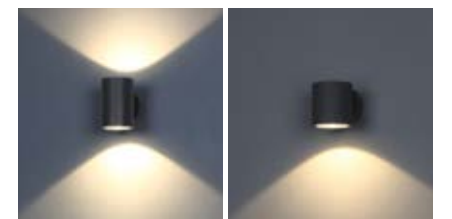

GLEN + VOLUME

GRAPHITE GRAY

UP & DOWN LIGHT*

C **28295-020*** **LED**
Glen LED Wall Mount
L: 2.5" | W: 3.25" | H: 3.75" | EXT: 3.25"
1 X 7W LED
3000K
470 Delivered Lumens
80+ CRI
LED Driver Included
Dimmable
Wet Rated IP54

D **28292-029** **LED**
Volume LED Wall Mount
DIA: 3.5" | H: 4" | EXT: 5.25"
1 X 7W LED
3000K
500 Delivered Lumens
80+ CRI
LED Driver Included
Dimmable
Wet Rated IP54