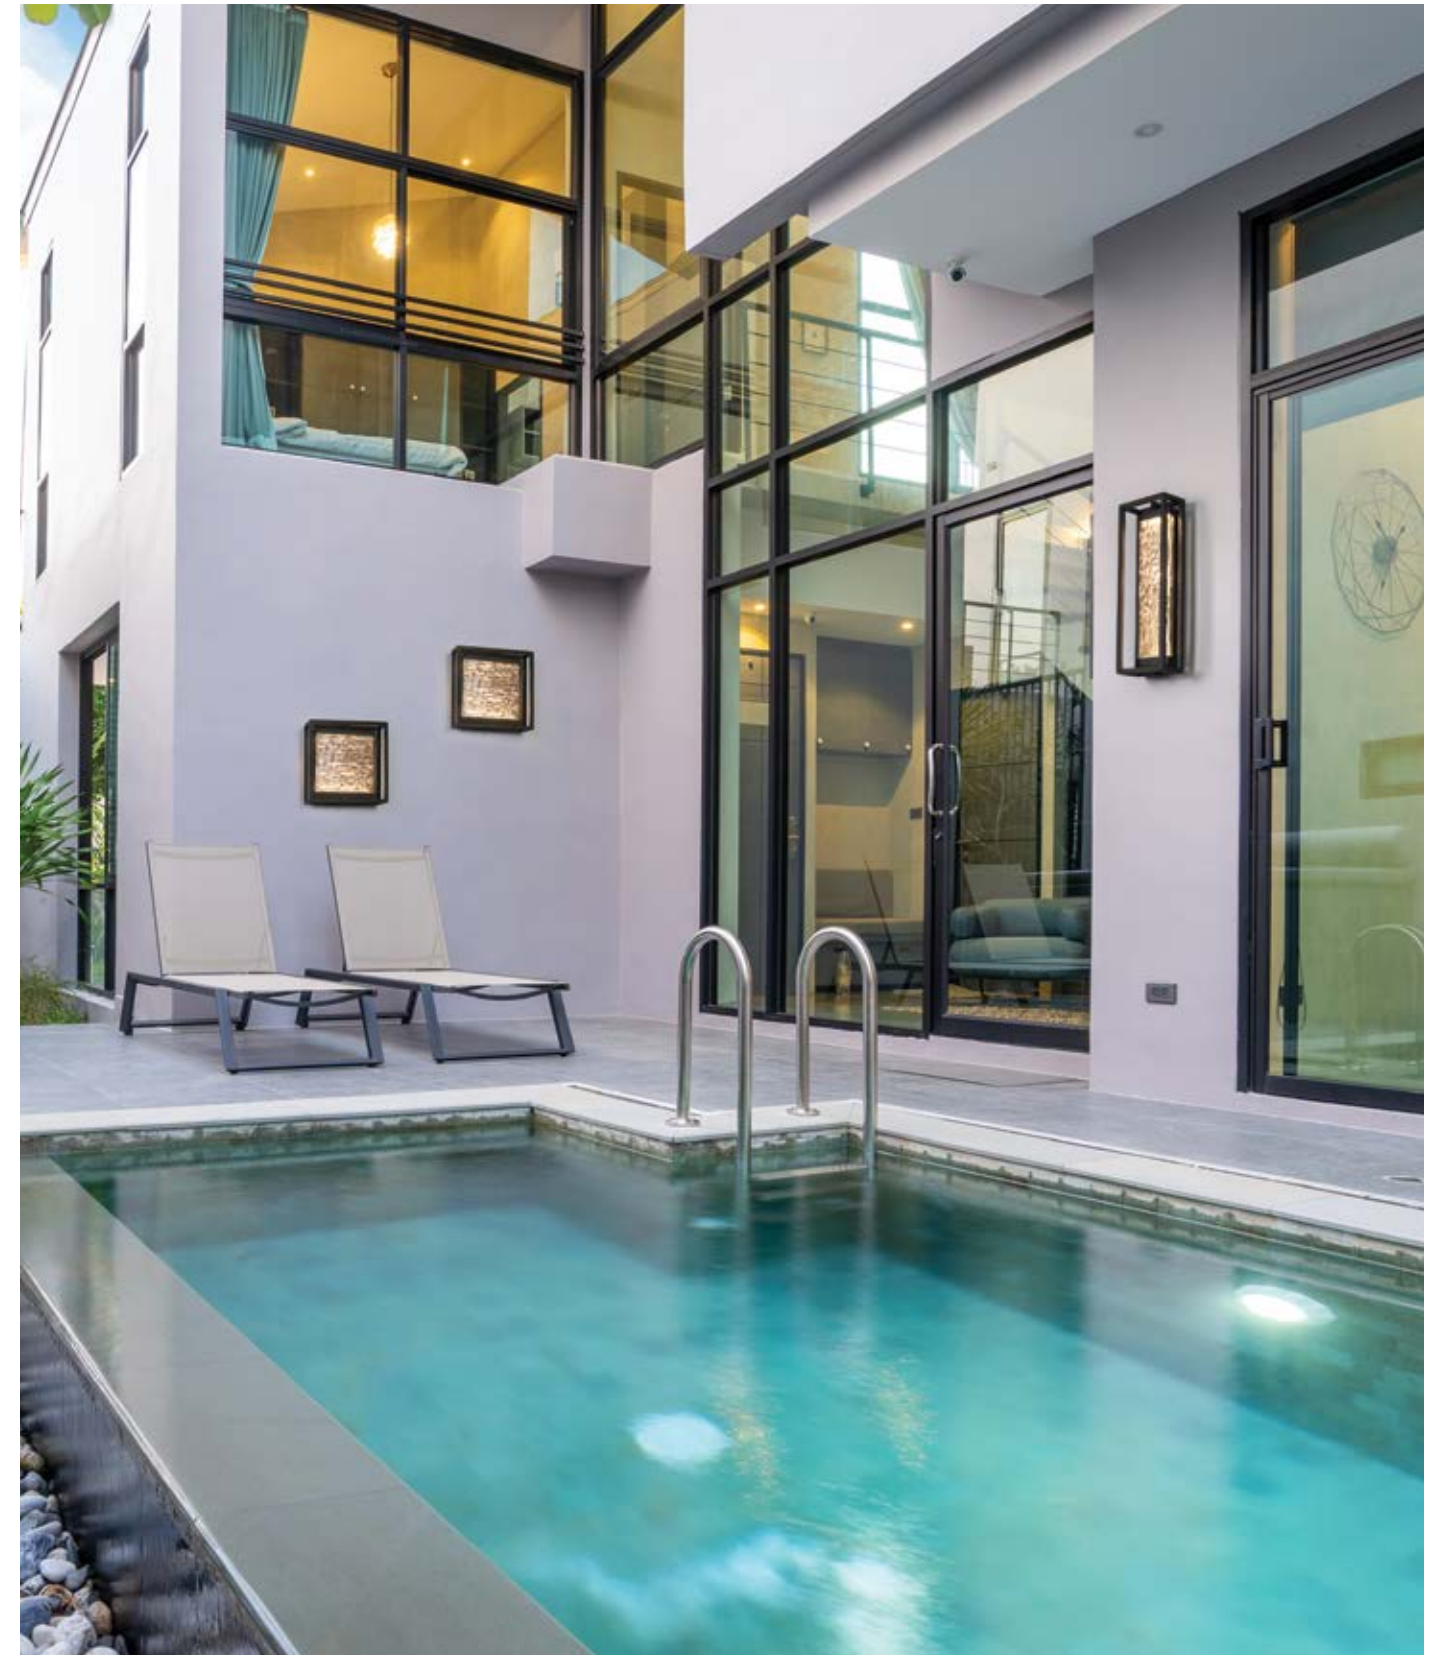

ILYA

A modern tray-like design showcases strong lines and a structured composition. The satin black framework adds to its refined style, securely harboring a uniquely textured, rippled glass within.

POWDER COATED FINISH

PRESSED GLASS

TEXTURED RIPPLE SURFACE

ILYA LED FLUSHMOUNT / WALL MOUNT
42701-019

ILYA LED WALL SCONCE
42705-017