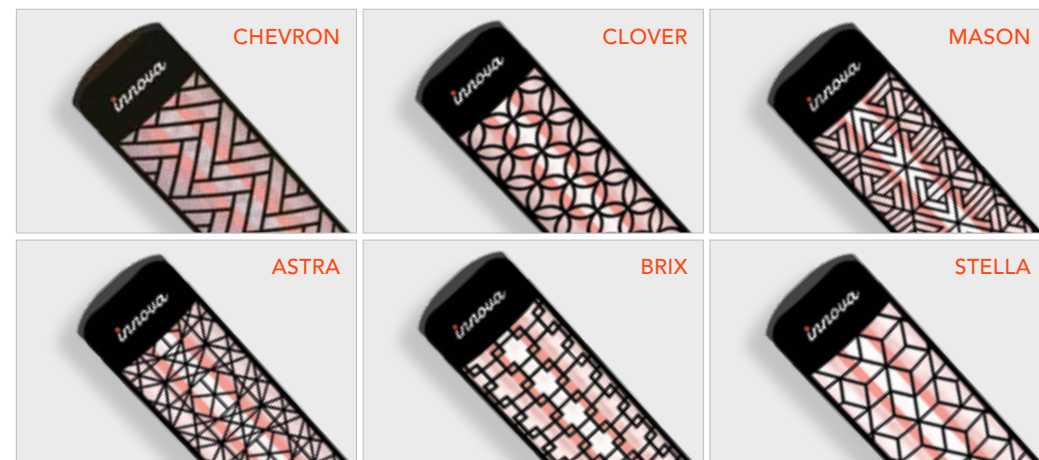

AVAILABLE SIZES*
39" and 61" lengths

AVAILABLE WATTAGES*
4000W, 5000W, 6000W

COMPATIBLE VOLTAGES
208V, 240V, 277V, 480V

COLOR OPTIONS

● Stainless Steel ● Black ○ White ● Custom color

DÉCOR PLATE OPTIONS

FEATURES