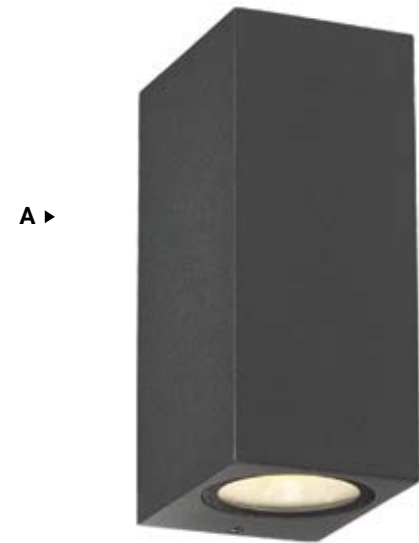

DALE + TREK

GRAPHITE GRAY

UP & DOWN LIGHT*

A **28290-025*** **LED**
Dale LED Wall Mount
W: 2.5" | H: 5.75" | EXT: 3.25"
2 x 7W LED
3000K
870 Delivered Lumens
80+ CRI
Dimmable
Wet Rated IP54

B **28291-022** **LED**
Trek LED Wall Mount
W: 2.5" | H: 3.75" | EXT: 3.25"
1 X 7W LED
3000K
470 Delivered Lumens
80+ CRI
Dimmable
Wet Rated IP54