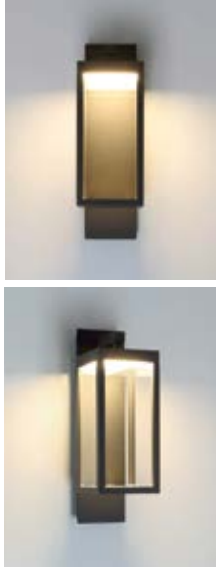

CORA

GRAPHITE GRAY

34125-014* LED

LED Lantern

L: 4.75" | W: 6.5" | H: 15"

13W LED

3000K

750 Delivered Lumens

Dimmable

Wet Rated IP54

*Cover plate included for standard junction box