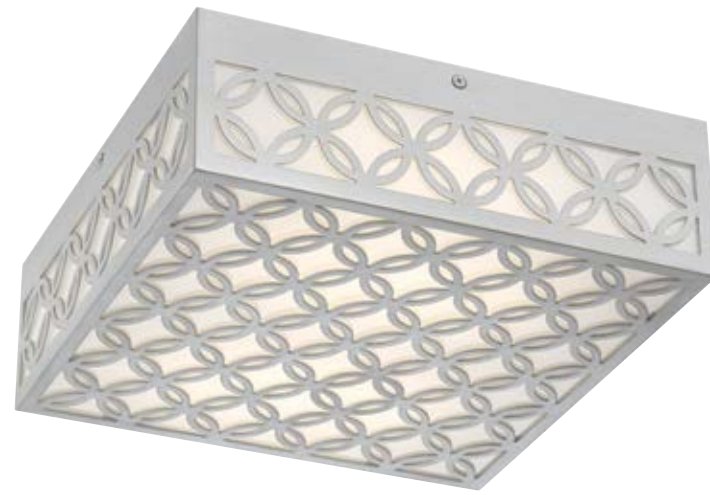

PATENT
PENDING

CLOVER

BLACK | AGED SILVER

A ▶

B ▶

D ▶

C ▶

E ▶

F 43691
3" Post Light Pillar Adapter Set

A 42698 **LED**
13" LED Wall Sconce
W: 5" | H: 13" | EXT: 3.75"
10W LED
3000K
350 Delivered Lumens
Dimmable
Wet Rated

■ -012 BLACK   ■ -024 AGED SILVER

B 42699 **LED**
21" LED Wall Sconce
W: 7.5" | H: 20.5" | EXT: 3.75"
18W LED
3000K
550 Delivered Lumens
Dimmable
Wet Rated

■ -019 BLACK   ■ -026 AGED SILVER

C 42700 **LED**
19" LED Post Light
L: 7.5" | W: 7.5" | H: 18.5"
37W LED
3000K
1100 Delivered Lumens
Dimmable
Wet Rated

■ -012 BLACK   ■ -025 AGED SILVER

D 42696 **LED**
12" LED Flushmount
L: 12" | W: 12" | H: 4"
19W LED
3000K
450 Delivered Lumens
Dimmable
Wet Rated

■ -018 BLACK   ■ -026 AGED SILVER

E 42697 **LED**
8" LED Pendant
L: 7.5" | W: 7.5" | H: 17.5"
Canopy: 4.75" x 4.75" | Max H: 89.5"
37W LED
3000K
1100 Delivered Lumens
Dimmable
Wet Rated

■ -015 BLACK   ■ -021 AGED SILVER