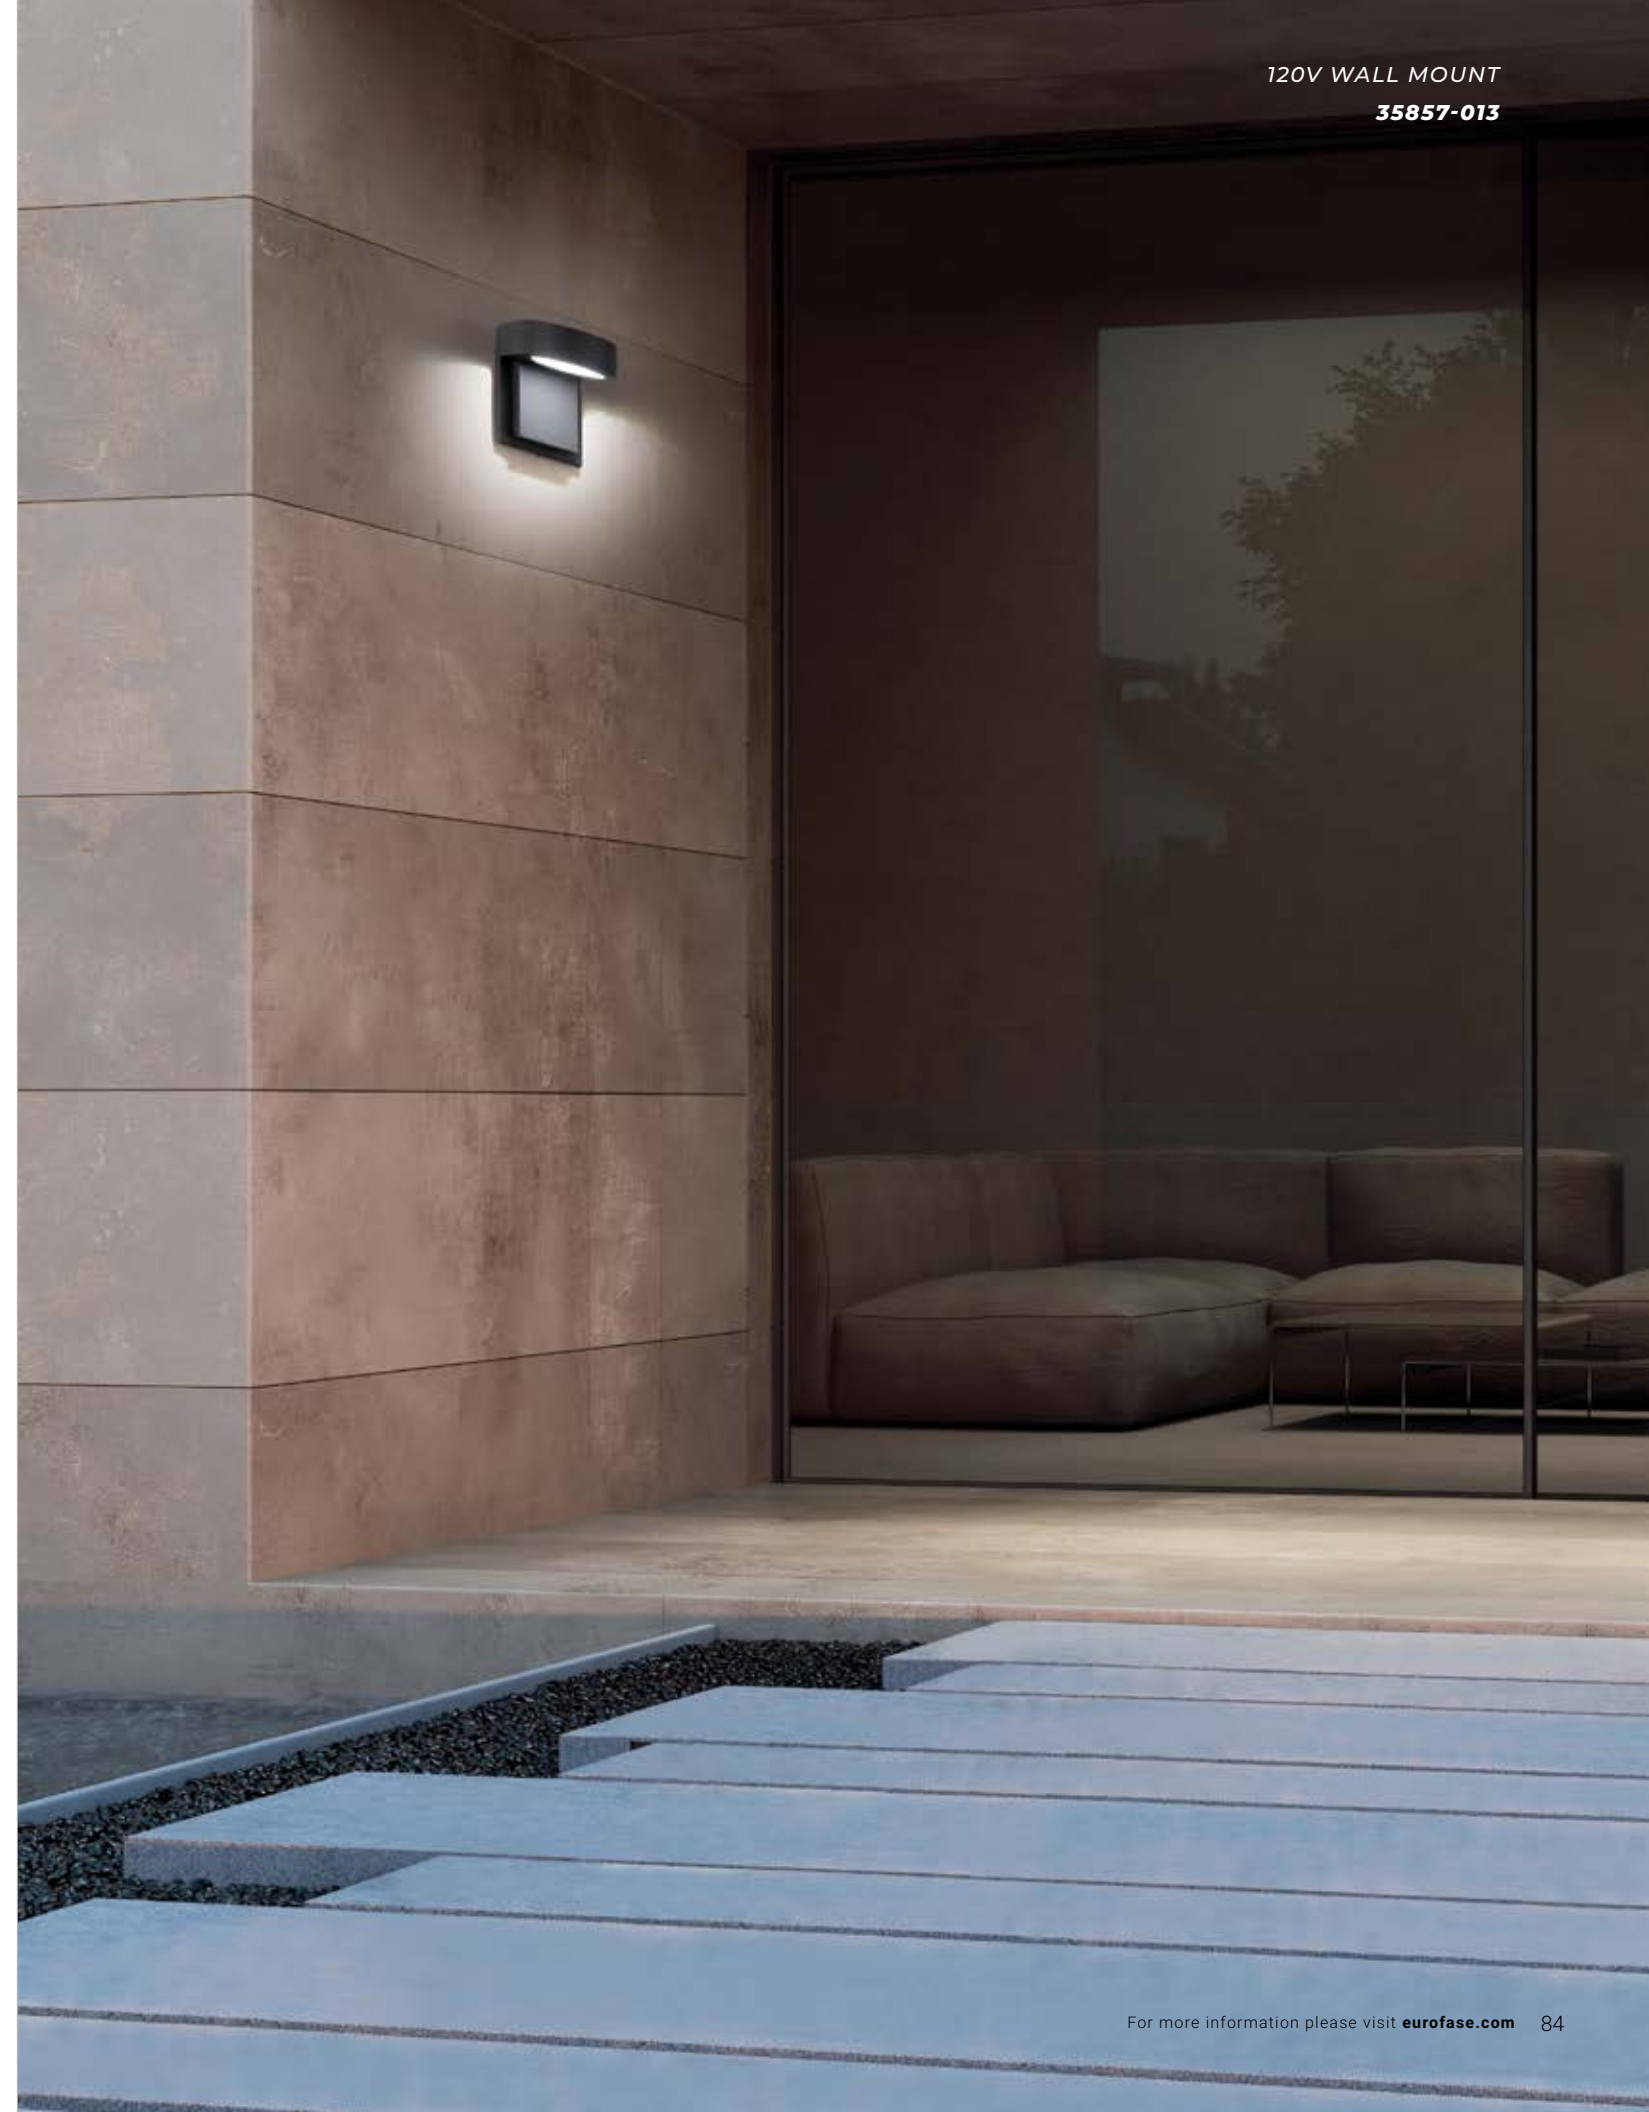

35857-013 LED
LED Wall Mount
L: 4.75" | W: 7.75" | H: 5"
10W LED
3000K
600 Delivered Lumens
90+ CRI
Dimmable
Wet Rated IP65

120V WALL MOUNT

35857-013