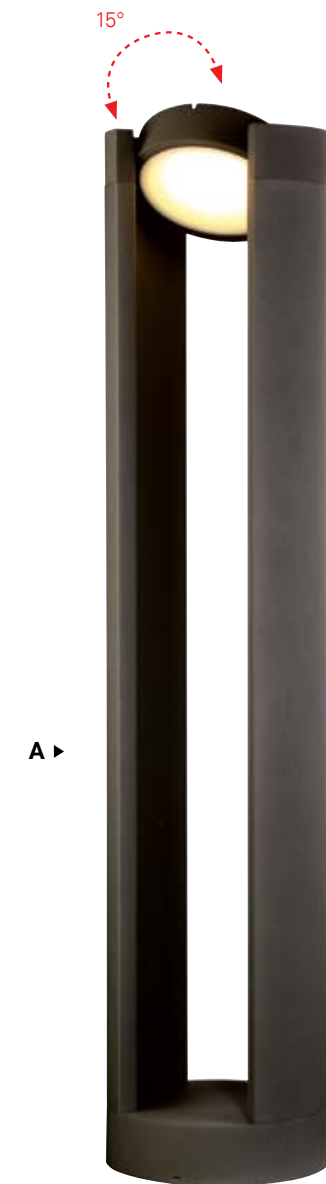

BOLLARD

GRAPHITE GRAY

A 31923-026 **LED**
32" LED Bollard
DIA: 6.81" | H: 31.5"
15W LED
3000K
720 Delivered Lumens
80+ CRI
LED Driver Included
Dimmable
Wet Rated IP65

B 31922-029 **LED**
20" LED Bollard
DIA: 6.81" | H: 19.69"
15W LED
3000K
720 Delivered Lumens
80+ CRI
LED Driver Included
Dimmable
Wet Rated IP65