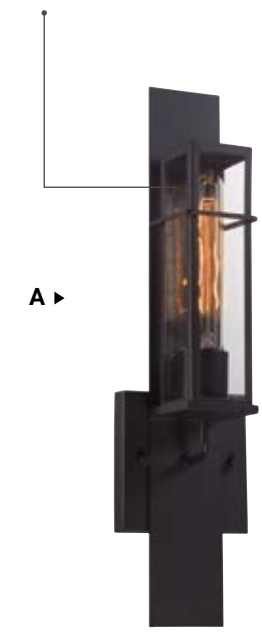

INDUSTRIAL DESIGN

MULLER

Clean and linear industrialist-inspired design is exhibited through this weathered bronze and iron-like fixture. A combination of thick and thin bronze bars accentuate the warm glow of the Edison-style bulbs within.

MULLER 2 LIGHT WALL SCONCE
28054-016

A 28053-019
19" 1 Light Wall Sconce
W: 5" | H: 19" | EXT: 3.75"
1 x 60W
Edison E26
(included)
Wet Rated

B 28055-013
14" 2 Light Flushmount
L: 14" | W: 14" | H: 5"
2 x 60W
Edison E26
(included)
Wet Rated

C 28054-016
19" 2 Light Wall Sconce
W: 6.5" | H: 19" | EXT: 3.75"
2 x 60W
Edison E26
(included)
Wet Rated