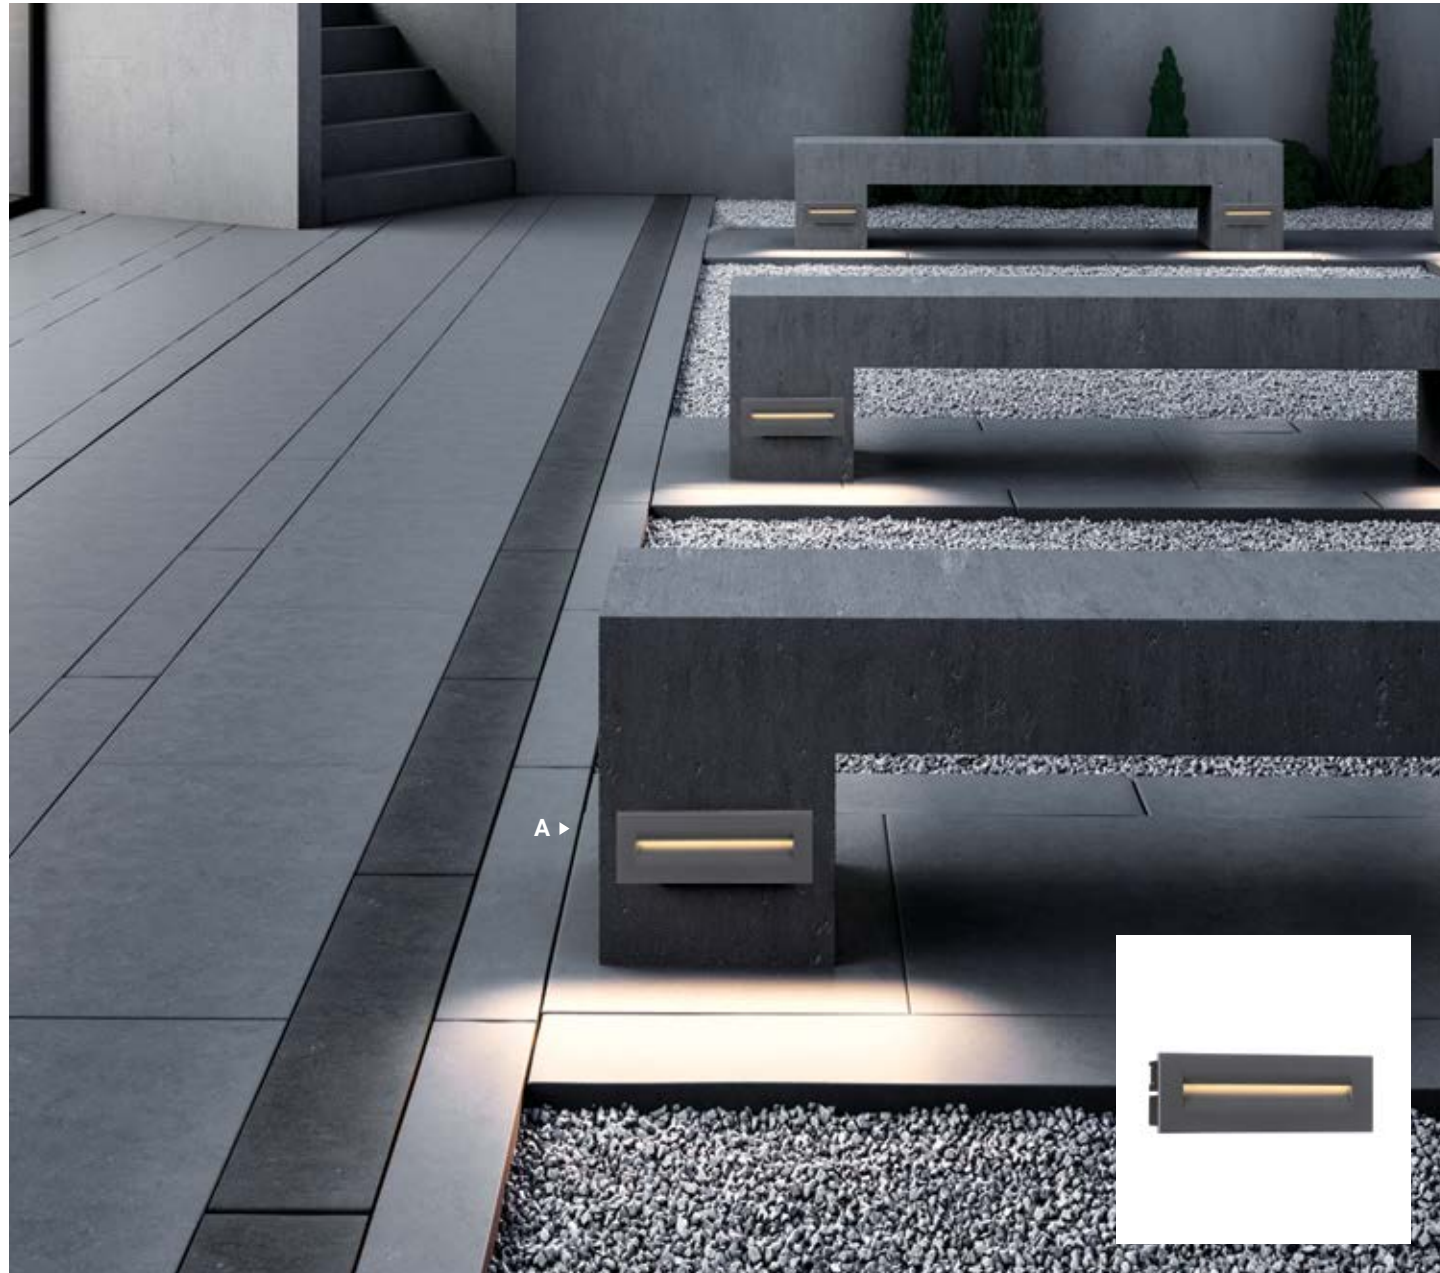

IN-WALL

GRAPHITE GRAY

A ▶

A 31576-024 LED
LED In-Wall Light
L: 9.88" | W: 2.88" | H: 3.44"
Cut Hole: 9.5" x 2.88"
8.5W LED
3000K
190 Delivered Lumens
80+ CRI
LED Driver Included
Dimmable
Wet Rated IP65