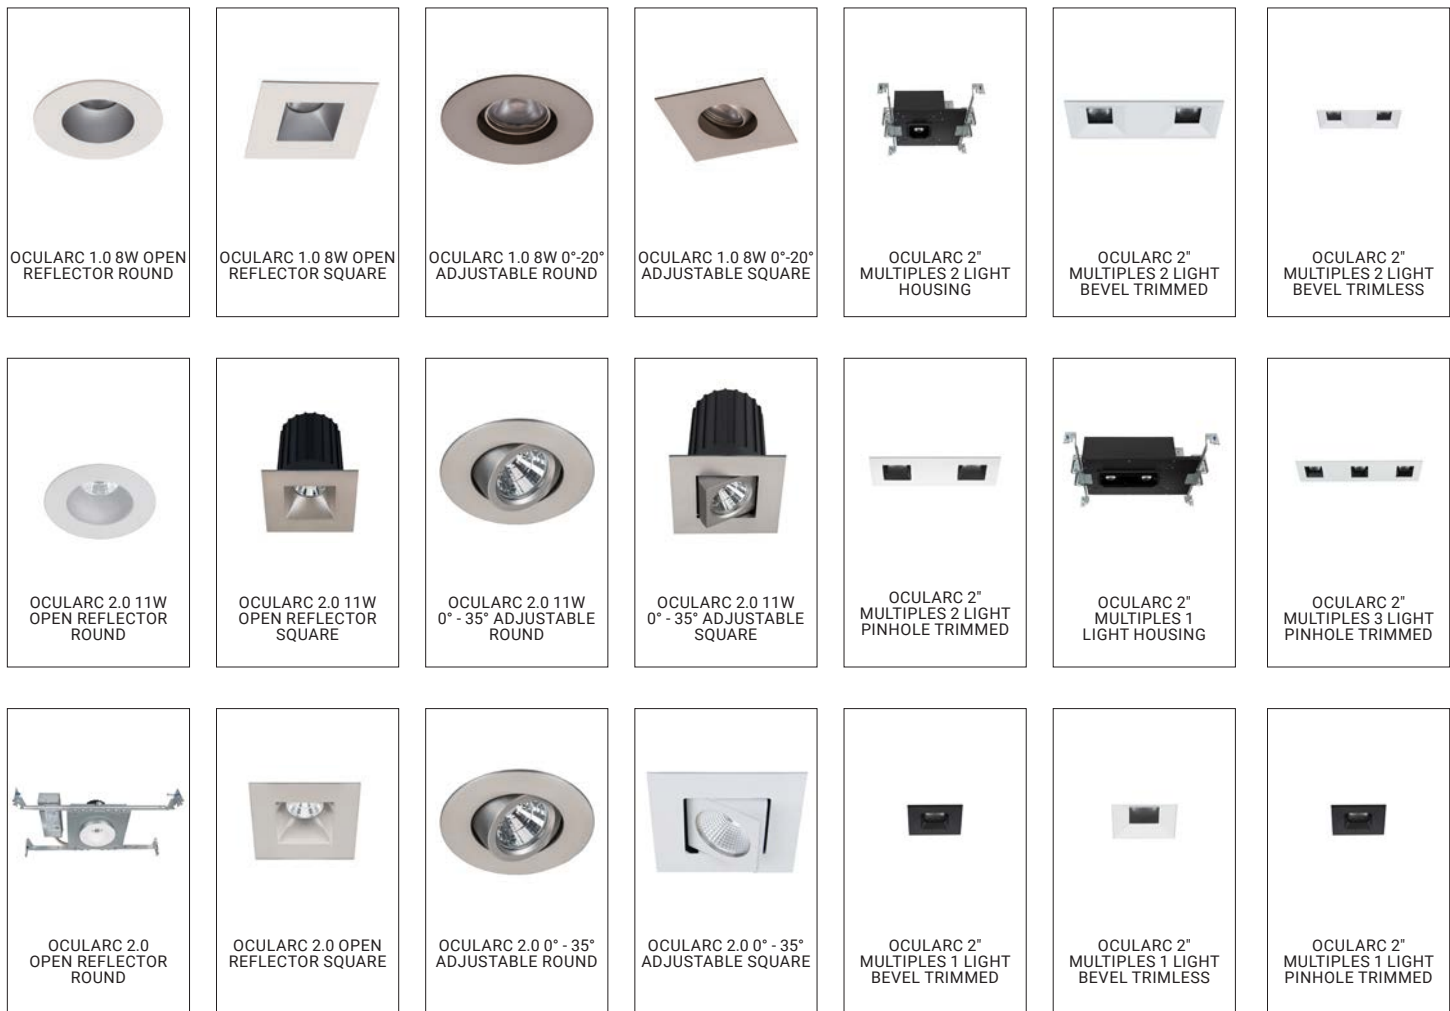

AETHER

OCULARC