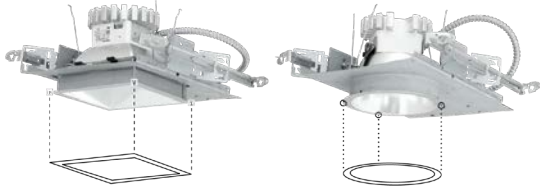

BASE BUILDING / SUITE RECESSED DOWNLIGHTS-ARCHITECTURAL SPEC-HIGH END

LF Series

SQUARE AND ROUND SHAPE OPTIONS

Choose the shape that fits the aesthetic of the space without sacrificing quality. Both square and round offer the exceptional performance desired, so every space can be tied together top to bottom and illuminated perfectly.

APERTURE OPTIONS IN ROUND AND SQUARE