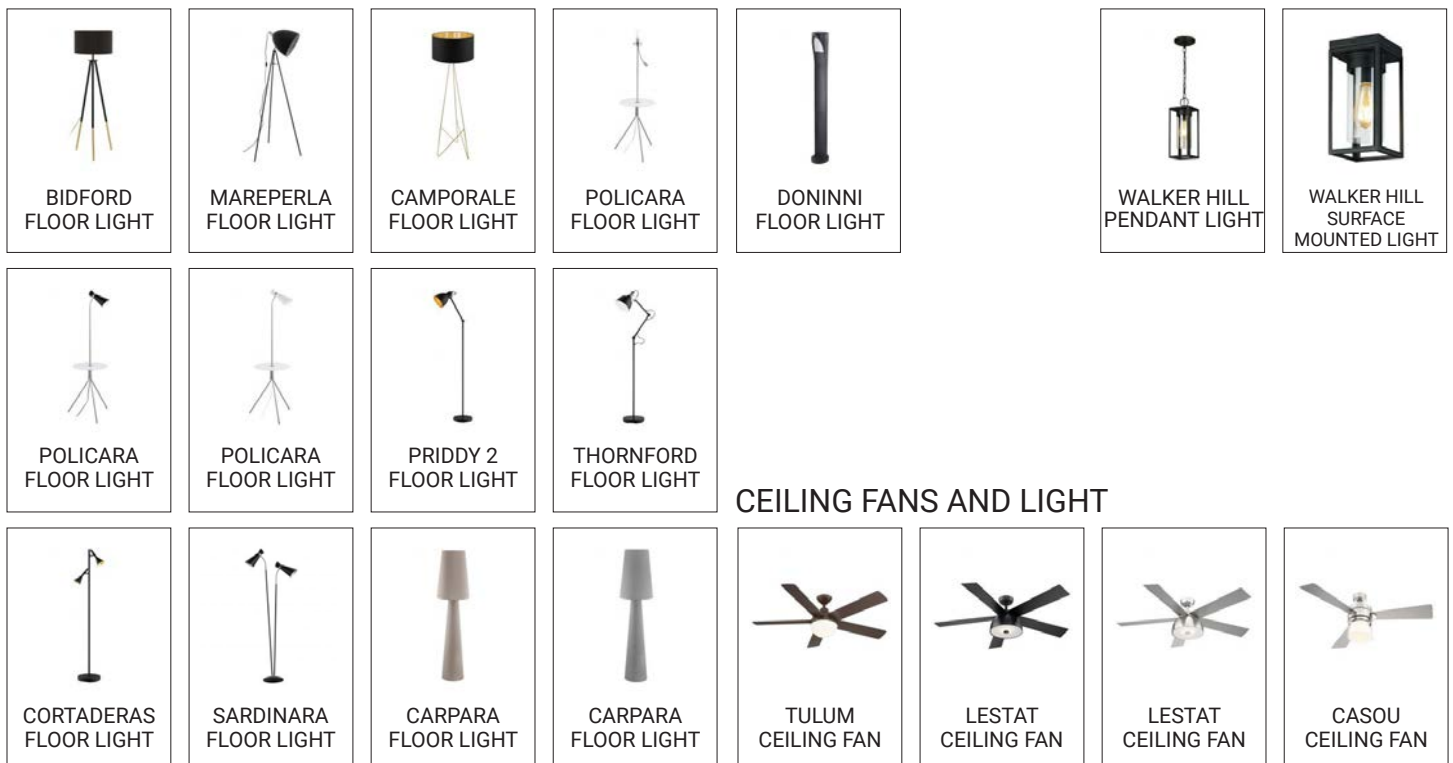

OUTDOOR PATH LIGHTS

OUTDOOR CEILING LIGHTS

CEILING FANS AND LIGHT