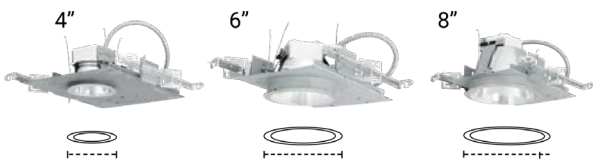

BASE BUILDING / SUITE RECESSED DOWNLIGHTS-ARCHITECTURAL SPEC-HIGH END

LF Series

SQUARE AND ROUND SHAPE OPTIONS

Choose the shape that fits the aesthetic of the space without sacrificing quality. Both square and round offer the exceptional performance desired, so every space can be tied together top to bottom and illuminated perfectly.

APERTURE OPTIONS IN ROUND AND SQUARE

Our squares are offered in both 4" and 6" apertures with up to a 3000 Lumen LED module.

FINISH OPTIONS

Prescolite includes a wide variety of finish options, from Specular, which creates a crisp quiet ceiling plane, to Softsheen™ and Softglow®, which enhance the aesthetic of the ceiling plane.

CONE COLOR OPTIONS

We offer an array of anodized and painted cone colors that, with our finish options, will enhance the tone and color within your space.

LITEISTRY™ 3" Round Remodel Lensed Wall Wash

Lumination® LRXD
Downlights, Recessed, Retrofit Kits

LiteBox® Edge-Lit Square Fixed CCT Direct J-Box Mount

LITEISTRY™ 6" Round Downlight

Lumination® LDX Small Aperture
Downlights, Recessed, Architectural

365DisInFx™ LDU
Disinfection, Downlights, Recessed

LITEISTRY™ 3" Square Adjustable

LITEISTRY™ 6" Round Adjustable

Lumination® LMM
Downlights, Recessed, Architectural

Lumination® LRC
Downlights, Recessed, Architectural, Retrofit Kits

LITEISTRY™ 3" Round Downlight

LITEISTRY™ 4" Round Shower Downlight

Lumination® LDX
Downlights, Recessed, Architectural

Lumination® LRXG
Downlights, Recessed, Retrofit Kits

LITEISTRY™ 4" Round Downlight

LiteBox® Edge-Lit Round Fixed CCT Direct J-Box Mount

Lumination® LED RS Can
Downlights

Lumination® LRX
Downlights, Recessed, Retrofit Kits

VISIT COMPANY WEBSITE FOR COMPLETE FIXTURE OFFERING