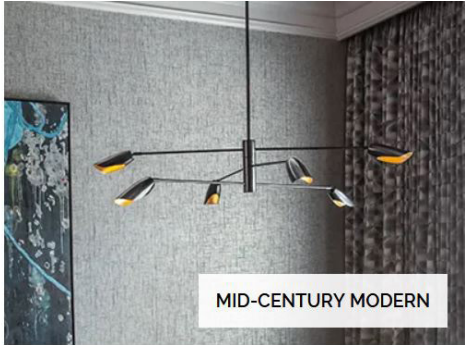

HINKLEY

FIND LIGHTING YOU WILL LOVE

Whether your project calls for a simple fixture upgrade, major remodel or a new build, lighting packs a visual punch that will turn your design dreams into reality. Our simple Style Chart breaks down the most popular interior design trends and makes it easy to discover lighting that shows off your personal style in a space that is uniquely yours.

VISIT COMPANY WEBSITE FOR COMPLETE FIXTURE OFFERING