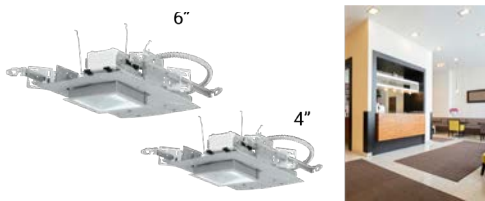

Our squares are offered in both 4" and 6" apertures with up to a 3000 Lumen LED module.